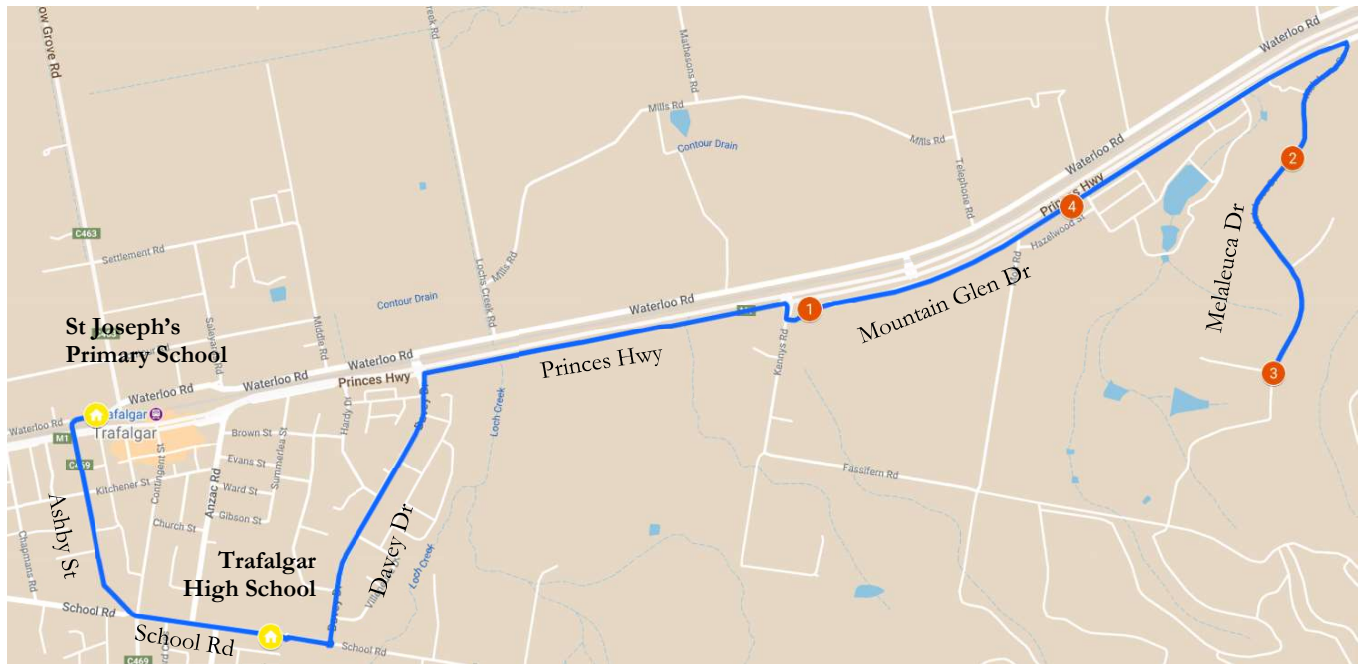

Trafalgar East – Morning Route

Trafalgar High School

Stop	Description	Time
1	Corner of Kenneys Road & Mountain Glen Drive	8:23
2	57-59 Melaleuca Dr	8:25
3	Corner of Melaleuca Dr & Waratah Way	8:27
4	Mountain Glen Dr & Cemetery Rd (PTV stop)	8:31
	Trafalgar High School	8:38
	St Joseph's Primary School	8:42

Trafalgar East – Afternoon Route

Trafalgar High School

Stop	Description	Time
	St Joseph's Primary School	4:07
	Trafalgar High School	4:10
1	Corner of Kenneys Road & Mountain Glen Drive	4:16
2	57-59 Melaleuca Dr	4:20
3	Corner of Melaleuca Dr & Waratah Way	4:23
4	Mountain Glen Dr & Cemetery Rd (PTV stop)	4:28