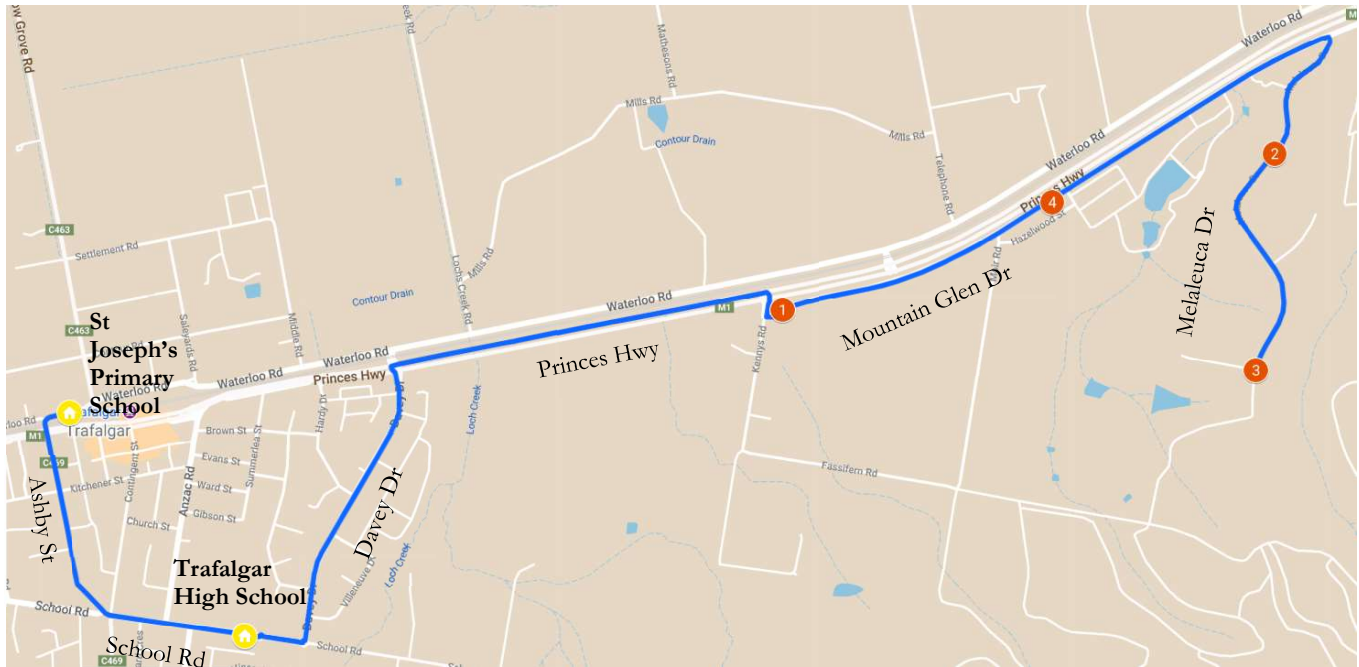

Trafalgar East – Morning Route

Trafalgar High School

Stop	Description	Time
1	Corner of Kenneys Road & Mountain Glen Drive	8:23
2	57-59 Melaleuca Dr	8:25
3	Corner of Melaleuca Dr & Waratah Way	8:27
4	Mountain Glen Dr & Cemetery Rd (PTV stop)	8:31
	Trafalgar High School	8:38
	St Joseph's Primary School	8:42

Trafalgar East – Afternoon Route

Trafalgar High School

Stop	Description	Time
	St Joseph's Primary School	4:07
	Trafalgar High School	4:10
1	Corner of Kenneys Road & Mountain Glen Drive	4:16
2	57-59 Melaleuca Dr	4:20
3	Corner of Melaleuca Dr & Waratah Way	4:23
4	Mountain Glen Dr & Cemetery Rd (PTV stop)	4:28