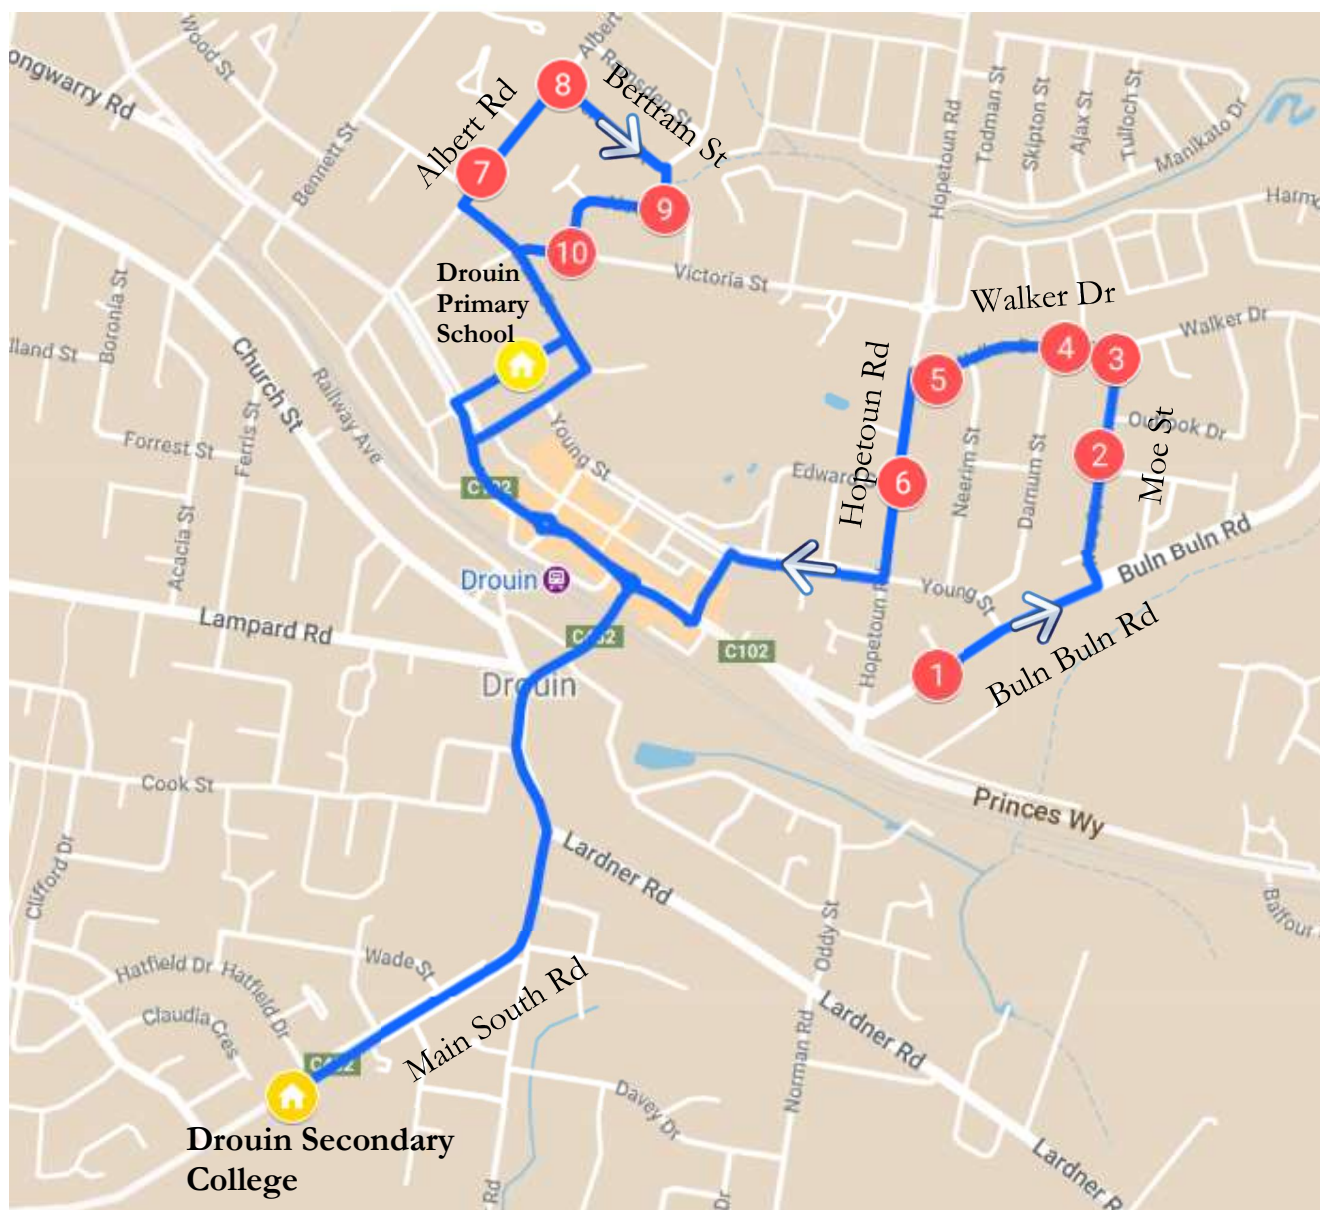

# Town Run #39 – Morning Route

Drouin East – Drouin Secondary College

| Stop | Description                         | Time |
|------|-------------------------------------|------|
| 1    | 17 Buln Buln Rd                     | 8:30 |
| 2    | Corner of Moe St & Monaghan Ave     | 8:31 |
| 3    | Corner of Walker & Outlook Dr       | 8:32 |
| 4    | Corner of Walker Dr & Darnum St     | 8:33 |
| 5    | Corner of Walker Dr & Hopetoun Rd   | 8:34 |
| 6    | Corner of Hopetoun Rd & Edward St   | 8:35 |
|      | Drouin Primary School               | 8:37 |
| 7    | Corner of Albert Rd & Armstrong Ave | 8:38 |
| 8    | Corner of Albert Rd & Bertram St    | 8:39 |
| 9    | Corner of Boanyoo & Alcorn St       | 8:40 |
| 10   | Corner of Gulai & Victoria St       | 8:41 |
|      | Drouin Secondary College            | 8:45 |

# Town Run #39 – Afternoon Route

Drouin Secondary College – Drouin East

| Stop | Description                         | Time |
|------|-------------------------------------|------|
|      | Drouin Secondary College            | 3:30 |
| 1    | Drouin Train Station                | 3:34 |
|      | Drouin Primary School               | 3:38 |
| 2    | Corner of Albert Rd & Armstrong Ave | 3:39 |
| 3    | Corner of Albert Rd & Bertram St    | 3:40 |
| 4    | Corner of Boanyoo & Alcorn St       | 3:41 |
| 5    | Corner of Gulai & Victoria St       | 3:42 |
| 6    | Corner of Victoria St & Lawrence Rd | 3:43 |
| 7    | Corner of Victoria St & Hopetoun Rd | 3:44 |
| 8    | Corner of Hopetoun Rd & Walker Dr   | 3:45 |
| 9    | Corner of Walker & Outlook Dr       | 3:46 |
| 10   | Corner of Moe St & Monaghan Ave     | 3:47 |
| 11   | Corner of Young St & Hopetoun Rd    | 3:48 |