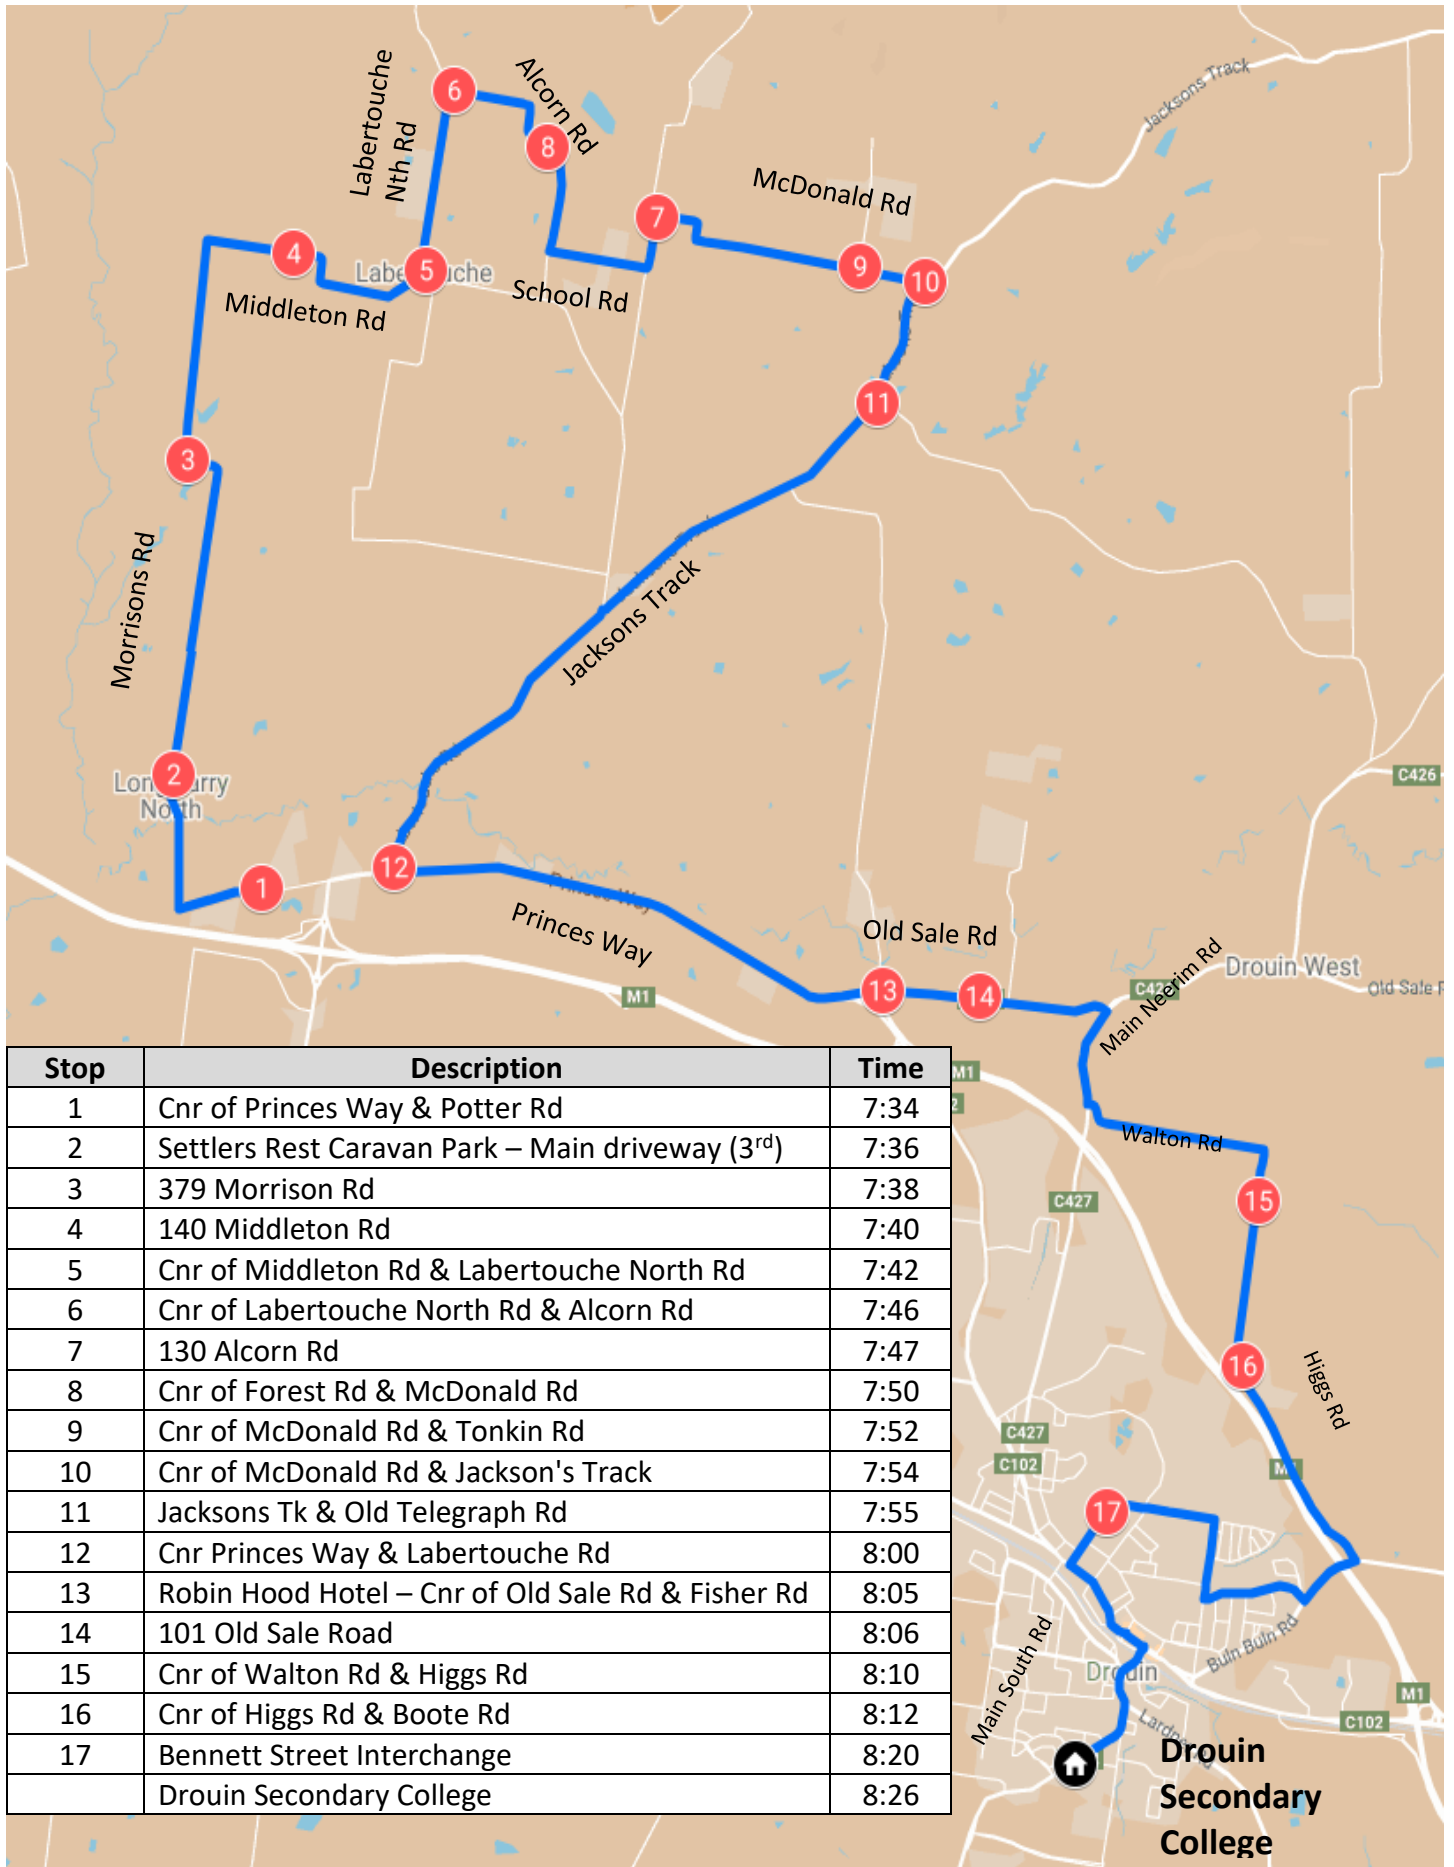

Labertouche – Morning Route

Drouin Secondary College

Labertouche – Afternoon Route

Drouin Secondary College