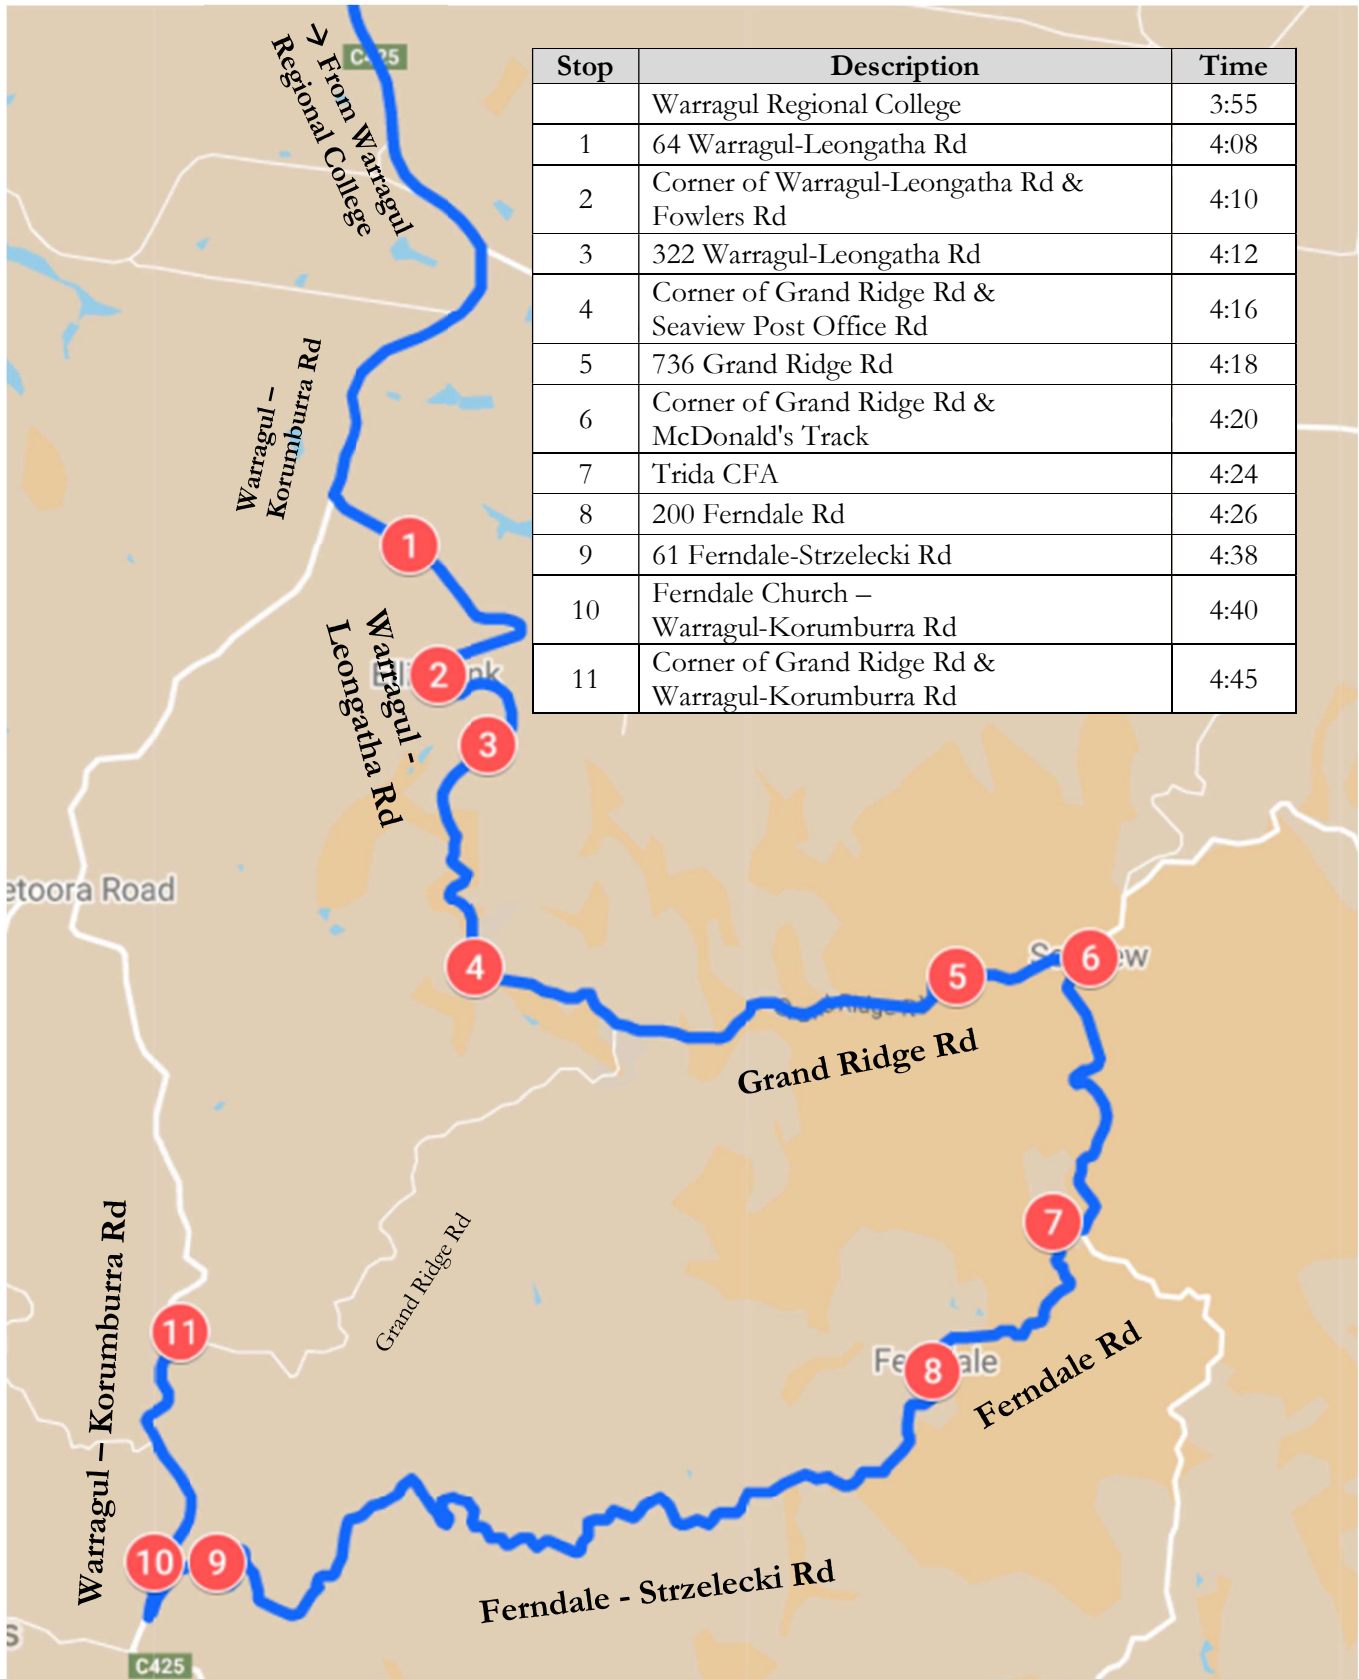

Seaview – Morning Route

Warragul Regional College

Seaview – Afternoon Route

Warragul Regional College

Stop	Description	Time
	Warragul Regional College	3:55
1	64 Warragul-Leongatha Rd	4:08
2	Corner of Warragul-Leongatha Rd & Fowlers Rd	4:10
3	322 Warragul-Leongatha Rd	4:12
4	Corner of Grand Ridge Rd & Seaview Post Office Rd	4:16
5	736 Grand Ridge Rd	4:18
6	Corner of Grand Ridge Rd & McDonald's Track	4:20
7	Trida CFA	4:24
8	200 Ferndale Rd	4:26
9	61 Ferndale-Strzelecki Rd	4:38
10	Ferndale Church – Warragul-Korumburra Rd	4:40
11	Corner of Grand Ridge Rd & Warragul-Korumburra Rd	4:45