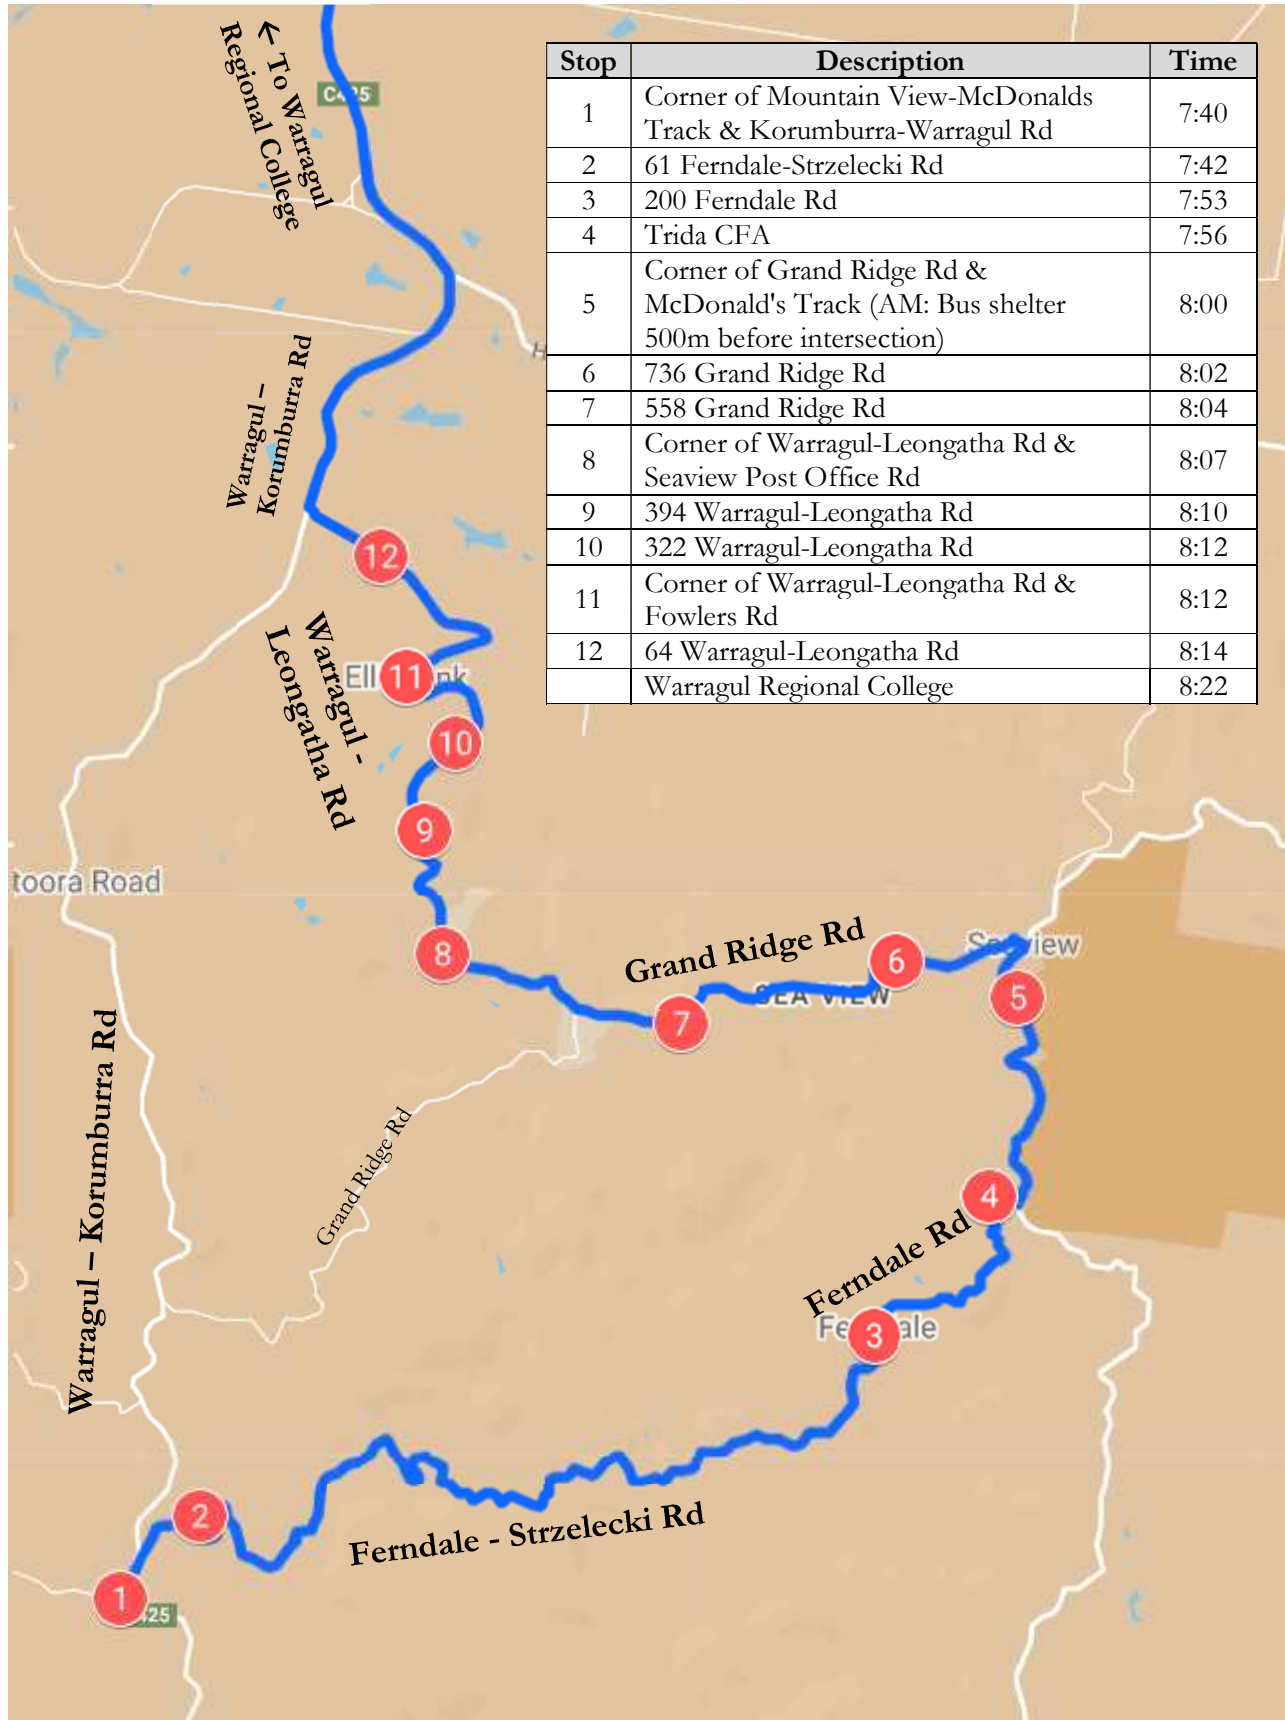

Seaview – Morning Route

Warragul Regional College

Seaview – Afternoon Route

Warragul Regional College

Stop	Description	Time
	Warragul Regional College	3:55
1	64 Warragul-Leongatha Rd	4:08
2	Corner of Warragul-Leongatha Rd & Fowlers Rd	4:10
3	322 Warragul-Leongatha Rd	4:12
4	Corner of Grand Ridge Rd & Seaview Post Office Rd	4:16
5	736 Grand Ridge Rd	4:18
6	Corner of Grand Ridge Rd & McDonald's Track	4:20
7	Trida CFA	4:24
8	200 Ferndale Rd	4:26
9	61 Ferndale-Strzelecki Rd	4:38
10	Ferndale Church – Warragul-Korumburra Rd	4:40
11	Corner of Grand Ridge Rd & Warragul-Korumburra Rd	4:45