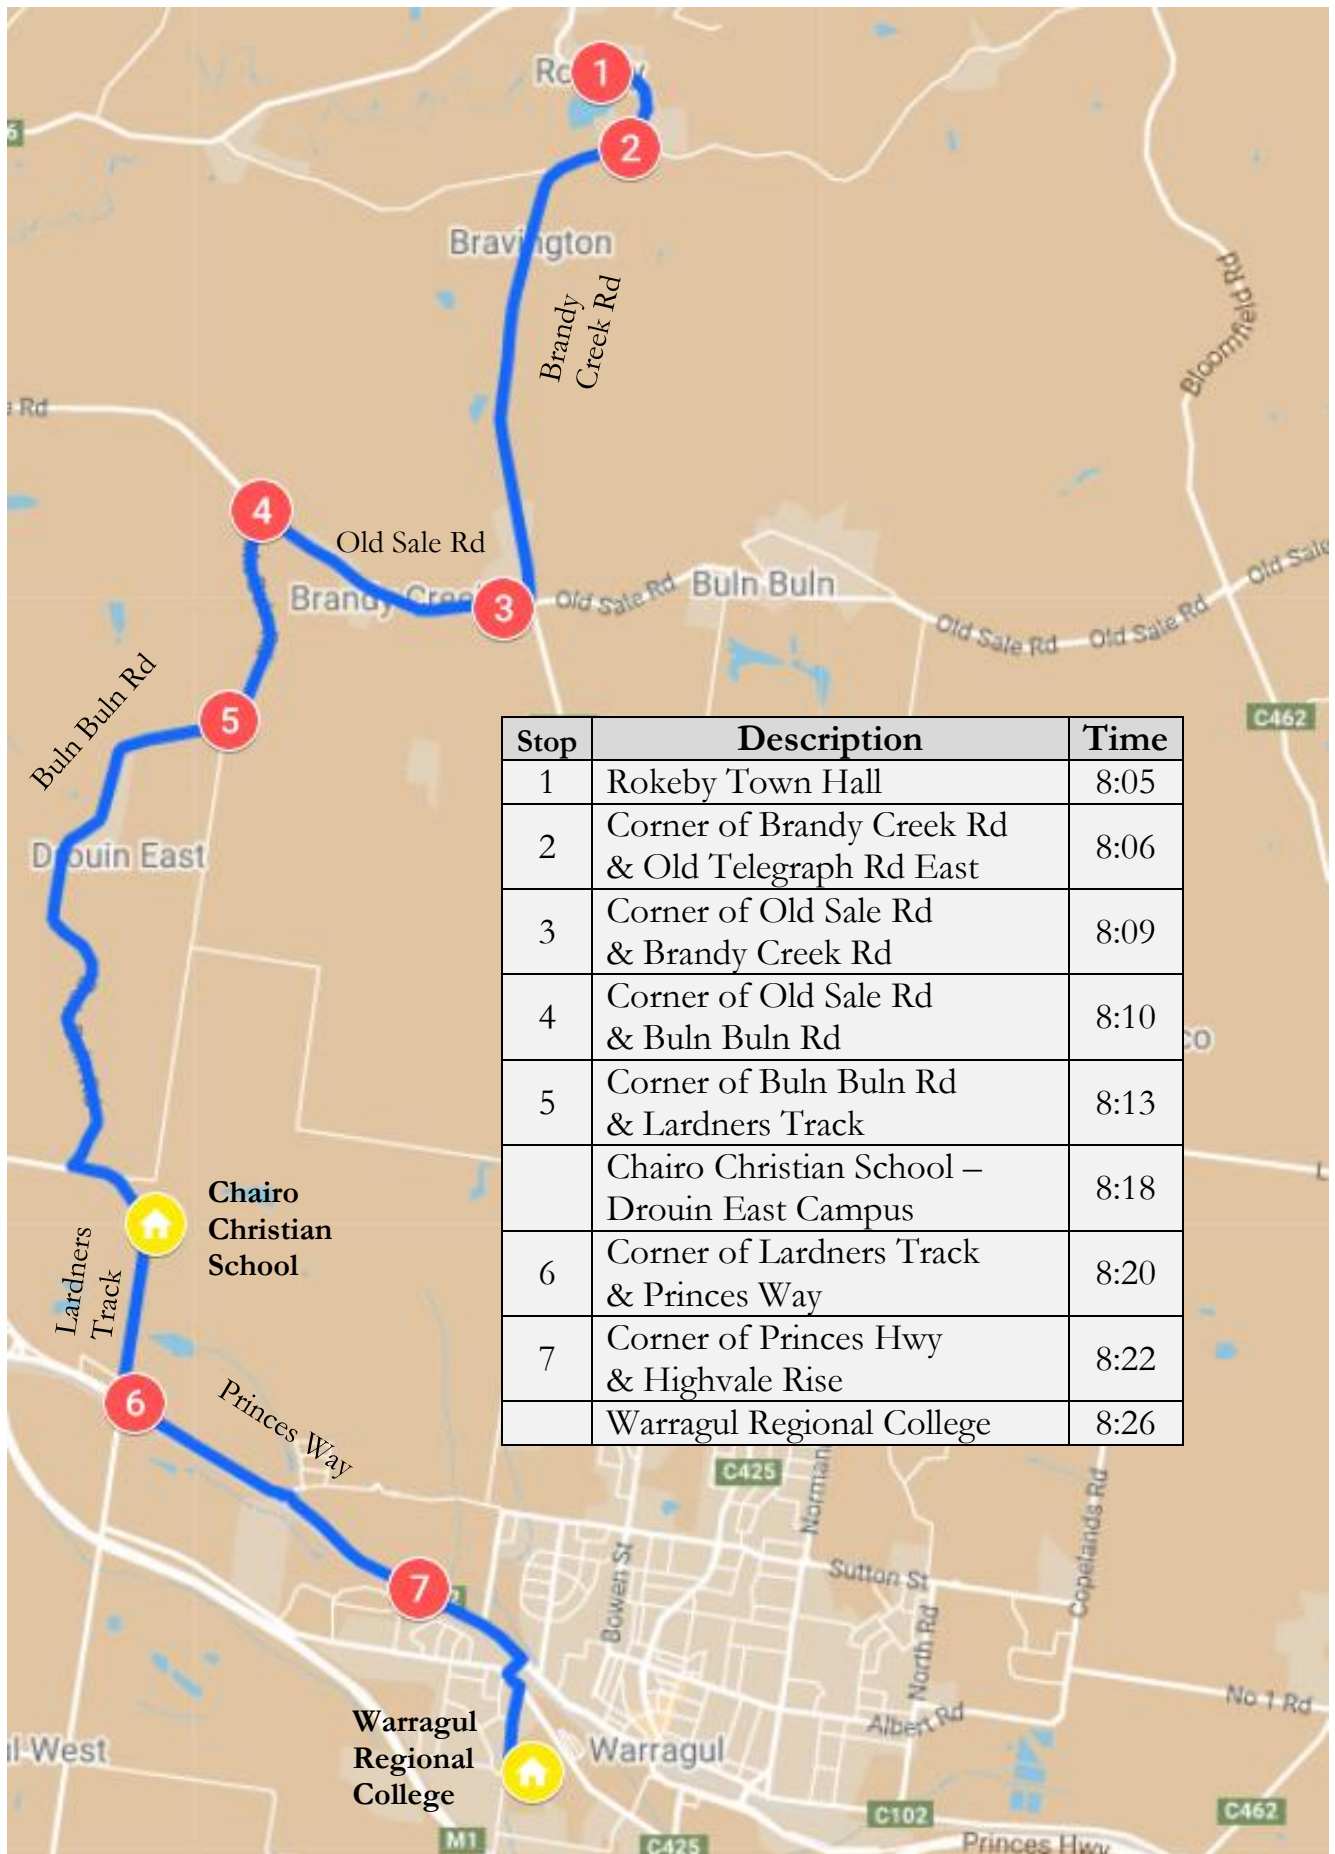

Rokeby – Morning Route

Warragul Regional College

Rokeby – Afternoon Route

Warragul Regional College