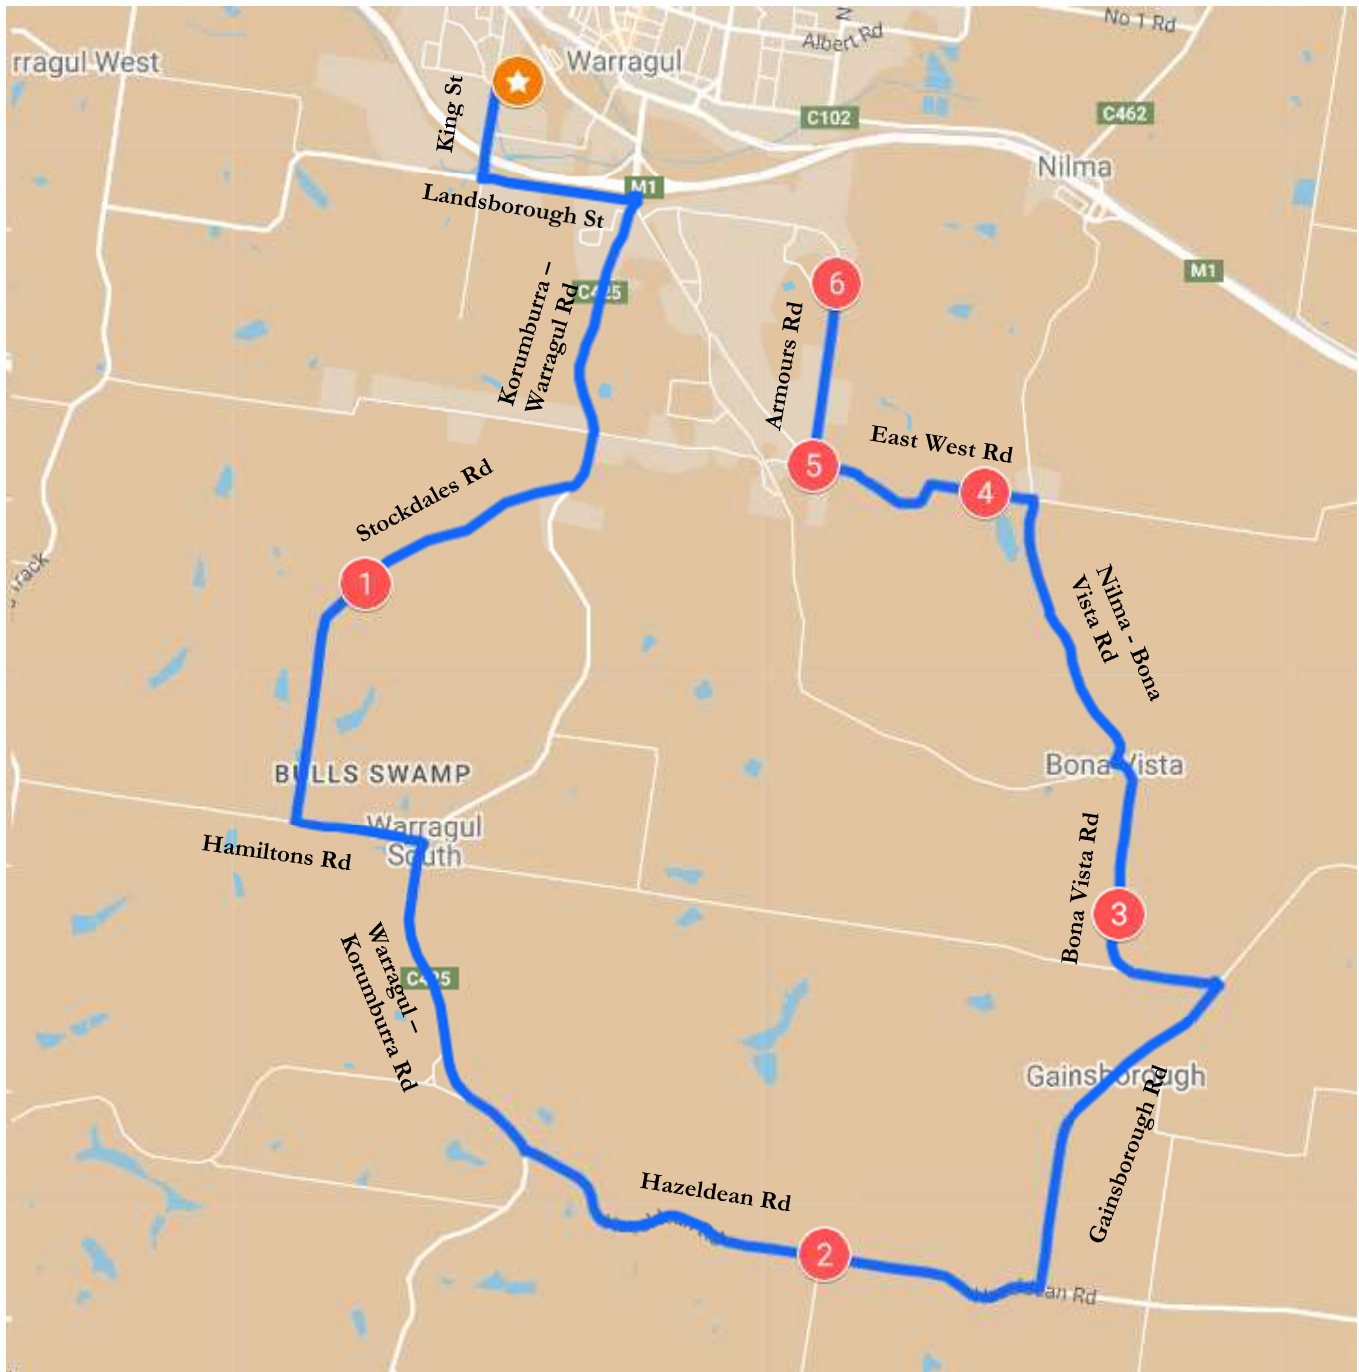

# Ellinbank – Morning Route

Warragul Regional College

Stop	Description	Time
1	171 Stockdales Rd	7:50
2	Corner of Hazeldean & Cropleys Rd	8:00
3	749 Bona Vista Rd	8:05
4	East West Rd – 300m from Nilma-Bona Vista Rd	8:10
5	Corner of East West & Armours Rd	8:12
6	175 Armours Rd	8:14
	Warragul Regional College	8:20

# Ellinbank – Afternoon Route

Warragul Regional College

Stop	Description	Time
	Warragul Regional College	4:00
1	171 Stockdales Rd	4:08
2	Corner of Hazeldean & Cropleys Rd	4:12
3	749 Bona Vista Rd	4:16
4	East West Rd – 300m from Nilma-Bona Vista Rd	4:18
5	Corner of East West & Armours Rd	4:20
6	175 Armours Rd	4:22