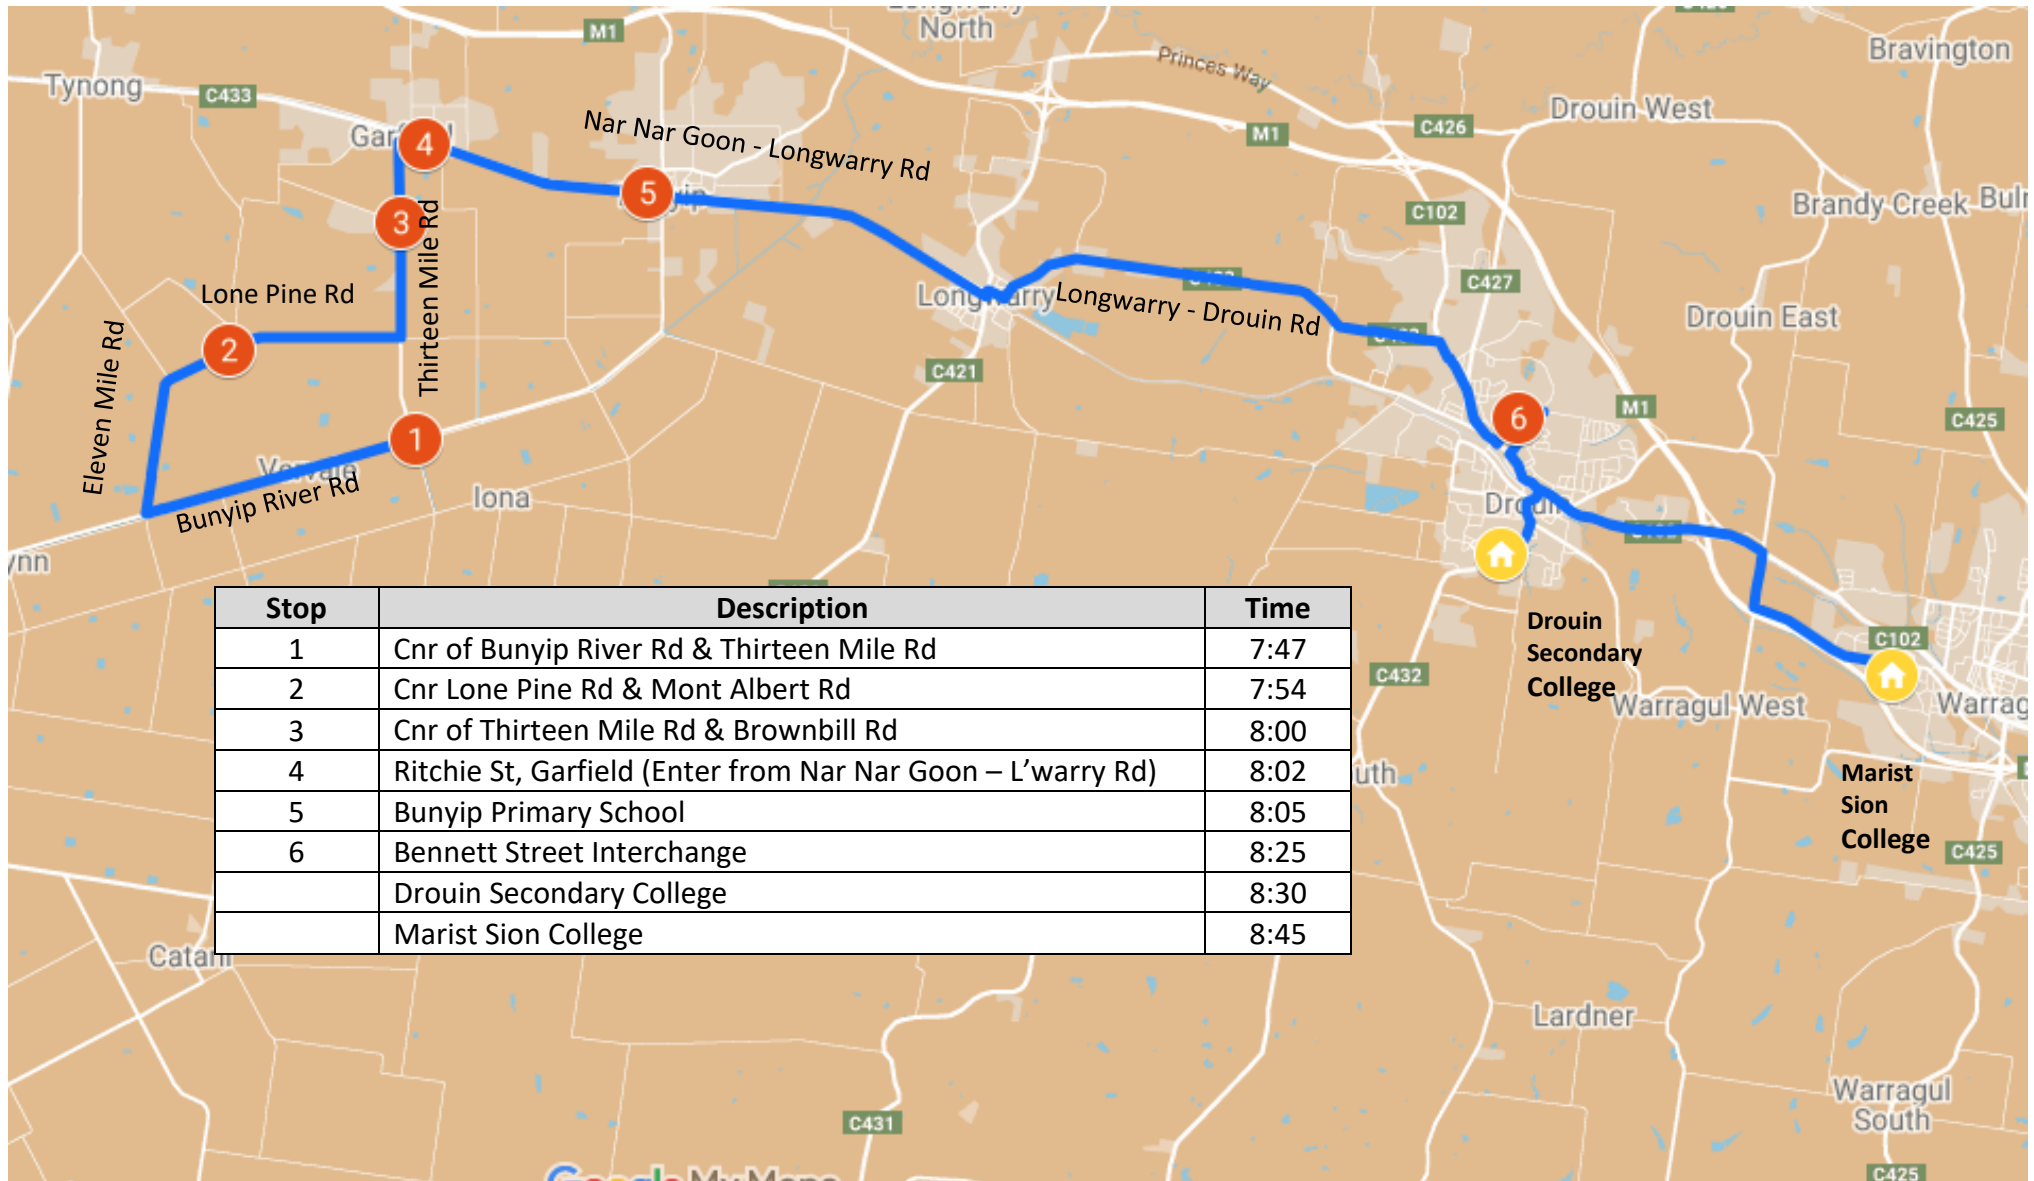

Vervale – Morning Route

Drouin Secondary College

Stop	Description	Time
1	Cnr of Bunyip River Rd & Thirteen Mile Rd	7:47
2	Cnr Lone Pine Rd & Mont Albert Rd	7:54
3	Cnr of Thirteen Mile Rd & Brownbill Rd	8:00
4	Ritchie St, Garfield (Enter from Nar Nar Goon – L'warry Rd)	8:02
5	Bunyip Primary School	8:05
6	Bennett Street Interchange	8:25
	Drouin Secondary College	8:30
	Marist Sion College	8:45

Vervale – Afternoon Route

Drouin Secondary College