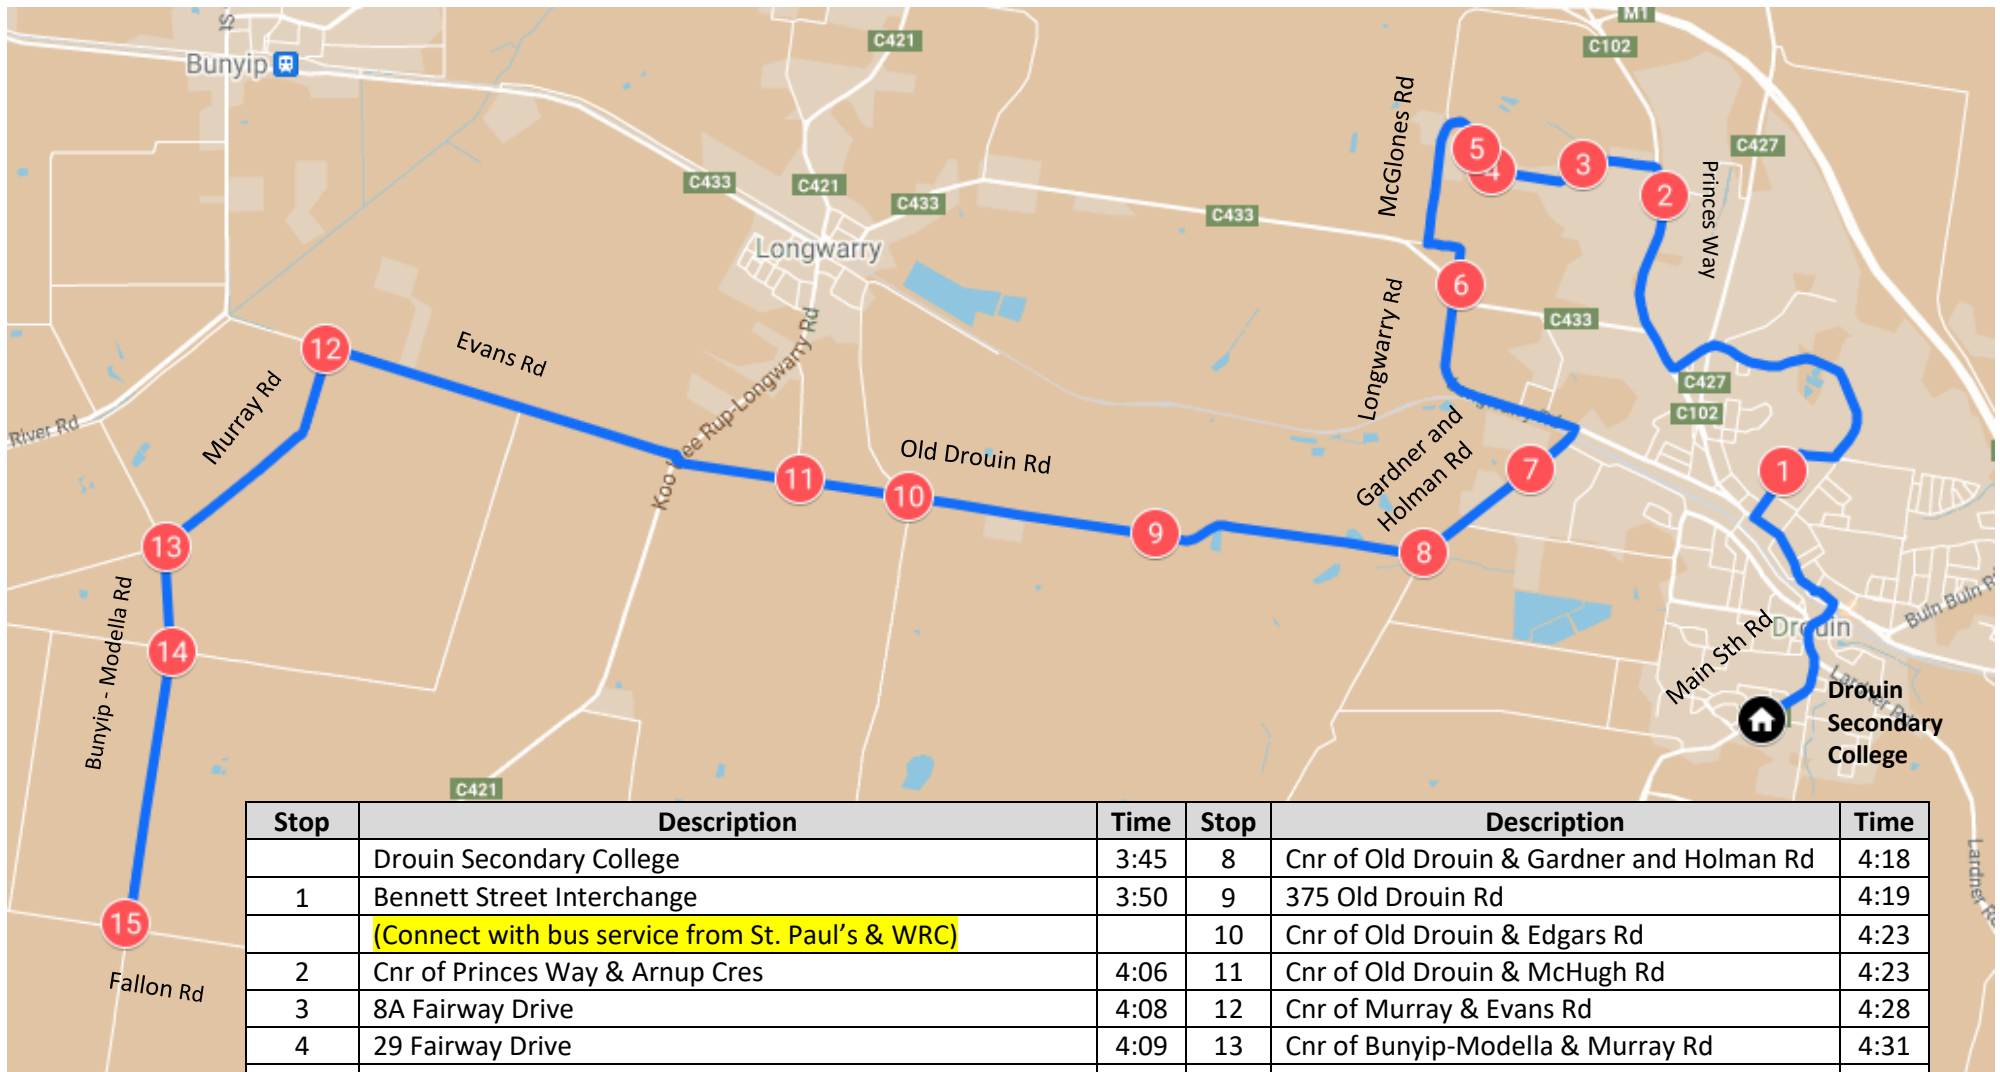

# Modella – Morning Route

## Drouin Secondary College

Stop	Description	Time	Stop	Description	Time
1	Cnr of Bunyip-Modella & Fallon Rd	7:49	10	Cnr of McGlones & Longwarry - Drouin Rd	8:11
2	Cnr of Bunyip-Modella & Parish Rd	7:51	11	52 Fairway Drive	8:13
3	Cnr of Bunyip-Modella & Murray Rd	7:52	12	29 Fairway Drive	8:15
4	Cnr of Murray & Evans Rd	7:55	13	10 Fairway Drive	8:16
5	Cnr Old Drouin Rd & McHugh Rd	8:00	14	Cnr of Princes Way & Arnup Cres	8:19
6	Cnr of Old Drouin & Edgars Rd	8:01	15	Bennett Street Interchange	8:22
7	375 Old Drouin Rd	8:04		Drouin Primary School	8:26
8	Cnr of Old Drouin & Gardner and Holman Rd	8:07		Drouin Secondary College	8:30
9	Cnr of Gardner and Holman & Oxley Ct	8:08			

# Modella – Afternoon Route

Drouin Secondary College

Stop	Description	Time	Stop	Description	Time
	Drouin Secondary College	3:45	8	Cnr of Old Drouin & Gardner and Holman Rd	4:18
1	Bennett Street Interchange	3:50	9	375 Old Drouin Rd	4:19
	(Connect with bus service from St. Paul's & WRC)		10	Cnr of Old Drouin & Edgars Rd	4:23
2	Cnr of Princes Way & Arnup Cres	4:06	11	Cnr of Old Drouin & McHugh Rd	4:23
3	8A Fairway Drive	4:08	12	Cnr of Murray & Evans Rd	4:28
4	29 Fairway Drive	4:09	13	Cnr of Bunyip-Modella & Murray Rd	4:31
5	52 Fairway Drive	4:10	14	Cnr of Bunyip-Modella & Parish Rd	4:32
6	Cnr of McGlones & Longwarry - Drouin Rd	4:14	15	Cnr of Bunyip-Modella & Fallon Rd	4:34
7	Cnr of Gardner and Holman & Oxley Ct (Stop before Oxley)				