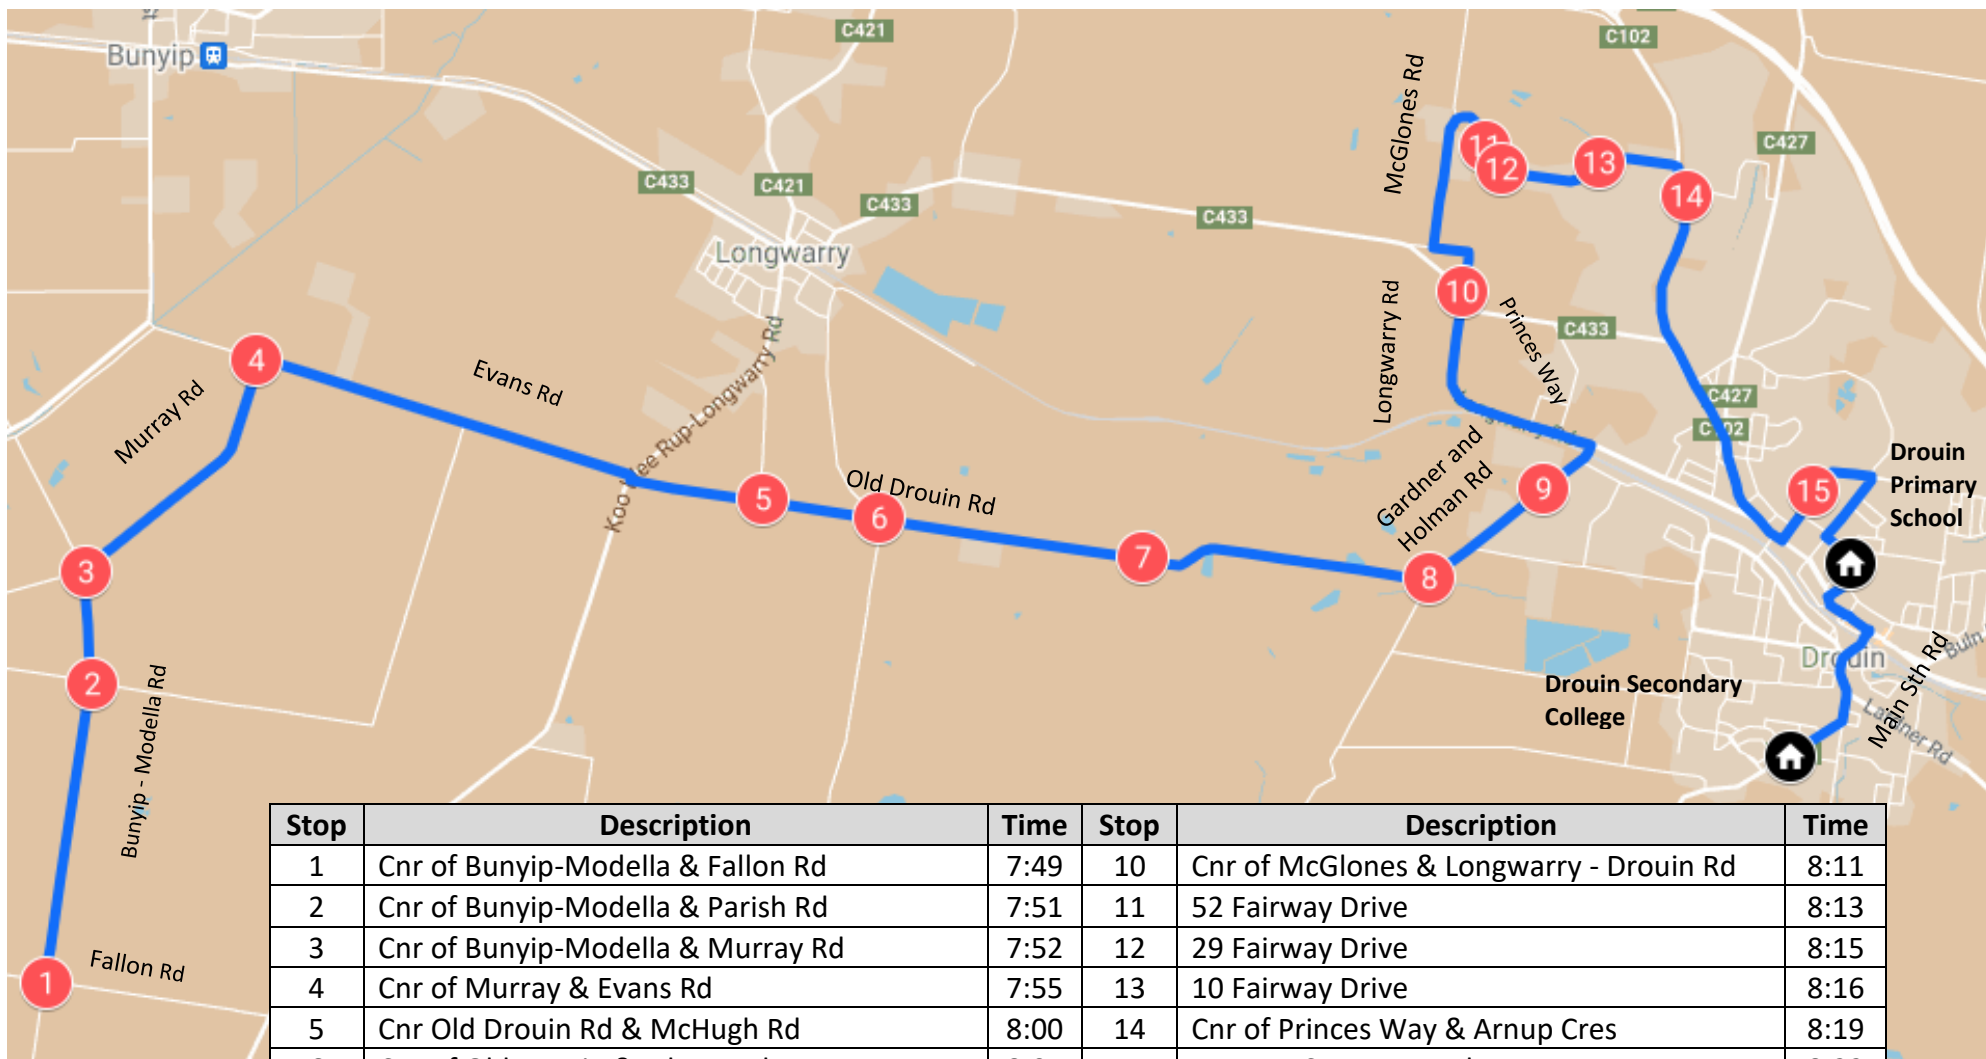

# Modella – Morning Route

## Drouin Secondary College

Stop	Description	Time	Stop	Description	Time
1	Cnr of Bunyip-Modella & Fallon Rd	7:49	10	Cnr of McGlones & Longwarry - Drouin Rd	8:11
2	Cnr of Bunyip-Modella & Parish Rd	7:51	11	52 Fairway Drive	8:13
3	Cnr of Bunyip-Modella & Murray Rd	7:52	12	29 Fairway Drive	8:15
4	Cnr of Murray & Evans Rd	7:55	13	10 Fairway Drive	8:16
5	Cnr Old Drouin Rd & McHugh Rd	8:00	14	Cnr of Princes Way & Arnup Cres	8:19
6	Cnr of Old Drouin & Edgars Rd	8:01	15	Bennett Street Interchange	8:22
7	375 Old Drouin Rd	8:04		Drouin Primary School	8:26
8	Cnr of Old Drouin & Gardner and Holman Rd	8:07		Drouin Secondary College	8:30
9	Cnr of Gardner and Holman & Oxley Ct	8:08			

# Modella – Afternoon Route

Drouin Secondary College

Stop	Description	Time	Stop	Description	Time
	Drouin Secondary College	3:45	8	Cnr of Old Drouin & Gardner and Holman Rd	4:18
1	Bennett Street Interchange	3:50	9	375 Old Drouin Rd	4:19
	(Connect with bus service from St. Paul's & WRC)		10	Cnr of Old Drouin & Edgars Rd	4:23
2	Cnr of Princes Way & Arnup Cres	4:06	11	Cnr of Old Drouin & McHugh Rd	4:23
3	8A Fairway Drive	4:08	12	Cnr of Murray & Evans Rd	4:28
4	29 Fairway Drive	4:09	13	Cnr of Bunyip-Modella & Murray Rd	4:31
5	52 Fairway Drive	4:10	14	Cnr of Bunyip-Modella & Parish Rd	4:32
6	Cnr of McGlones & Longwarry - Drouin Rd	4:14	15	Cnr of Bunyip-Modella & Fallon Rd	4:34
7	Cnr of Gardner and Holman & Oxley Ct (Stop before Oxley)				