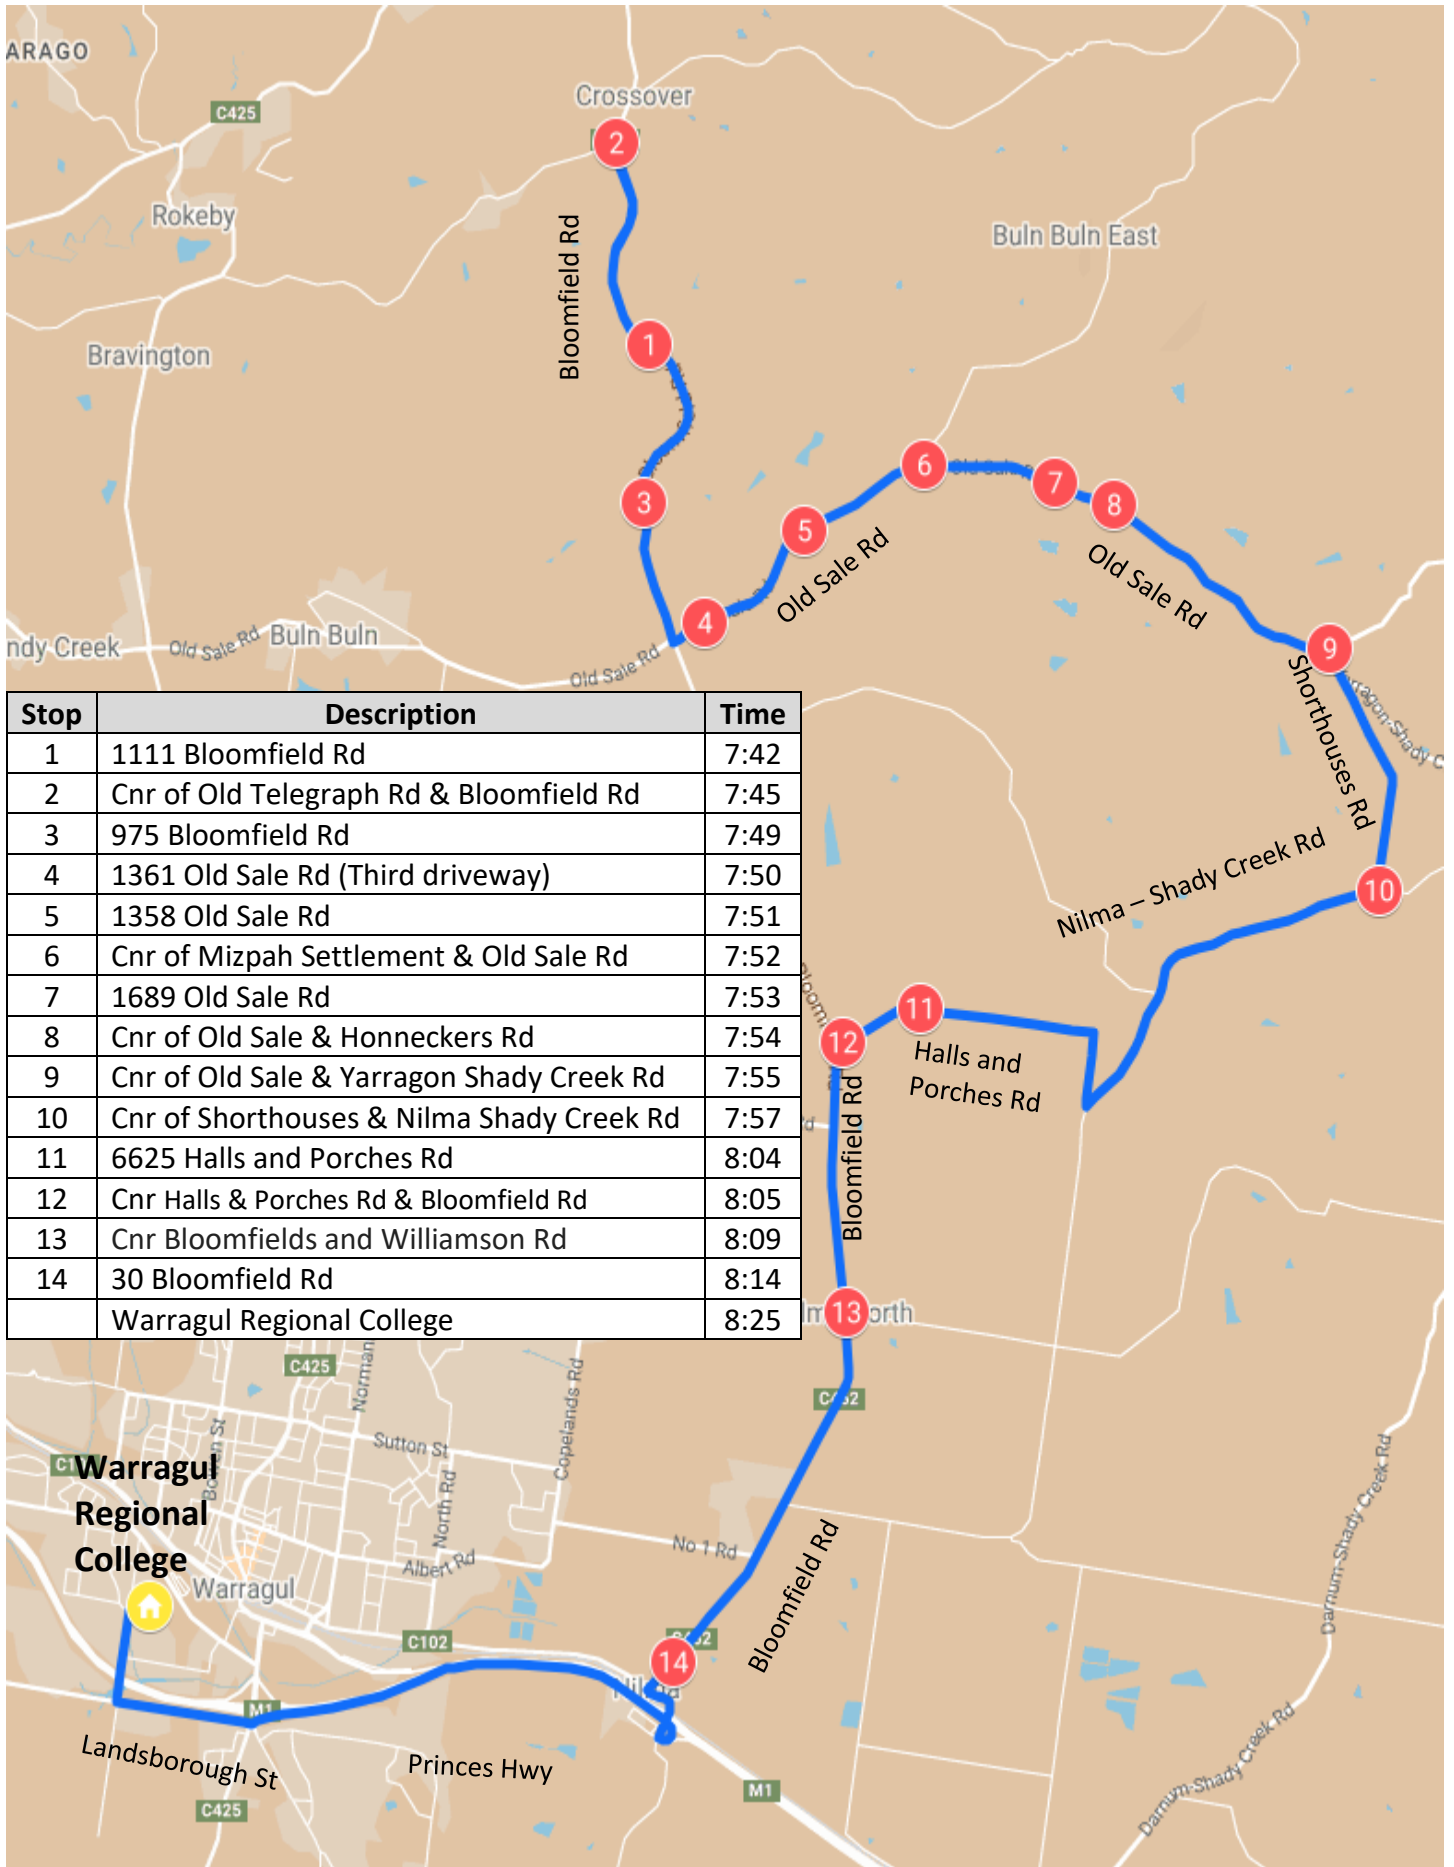

Buln Buln East – Morning Route

Warragul Regional College

Stop	Description	Time
1	1111 Bloomfield Rd	7:42
2	Cnr of Old Telegraph Rd & Bloomfield Rd	7:45
3	975 Bloomfield Rd	7:49
4	1361 Old Sale Rd (Third driveway)	7:50
5	1358 Old Sale Rd	7:51
6	Cnr of Mizpah Settlement & Old Sale Rd	7:52
7	1689 Old Sale Rd	7:53
8	Cnr of Old Sale & Honneckers Rd	7:54
9	Cnr of Old Sale & Yarragon Shady Creek Rd	7:55
10	Cnr of Shorthouses & Nilma Shady Creek Rd	7:57
11	6625 Halls and Porches Rd	8:04
12	Cnr Halls & Porches Rd & Bloomfield Rd	8:05
13	Cnr Bloomfields and Williamson Rd	8:09
14	30 Bloomfield Rd	8:14
	Warragul Regional College	8:25

Buln Buln East – Afternoon Route

Warragul Regional College