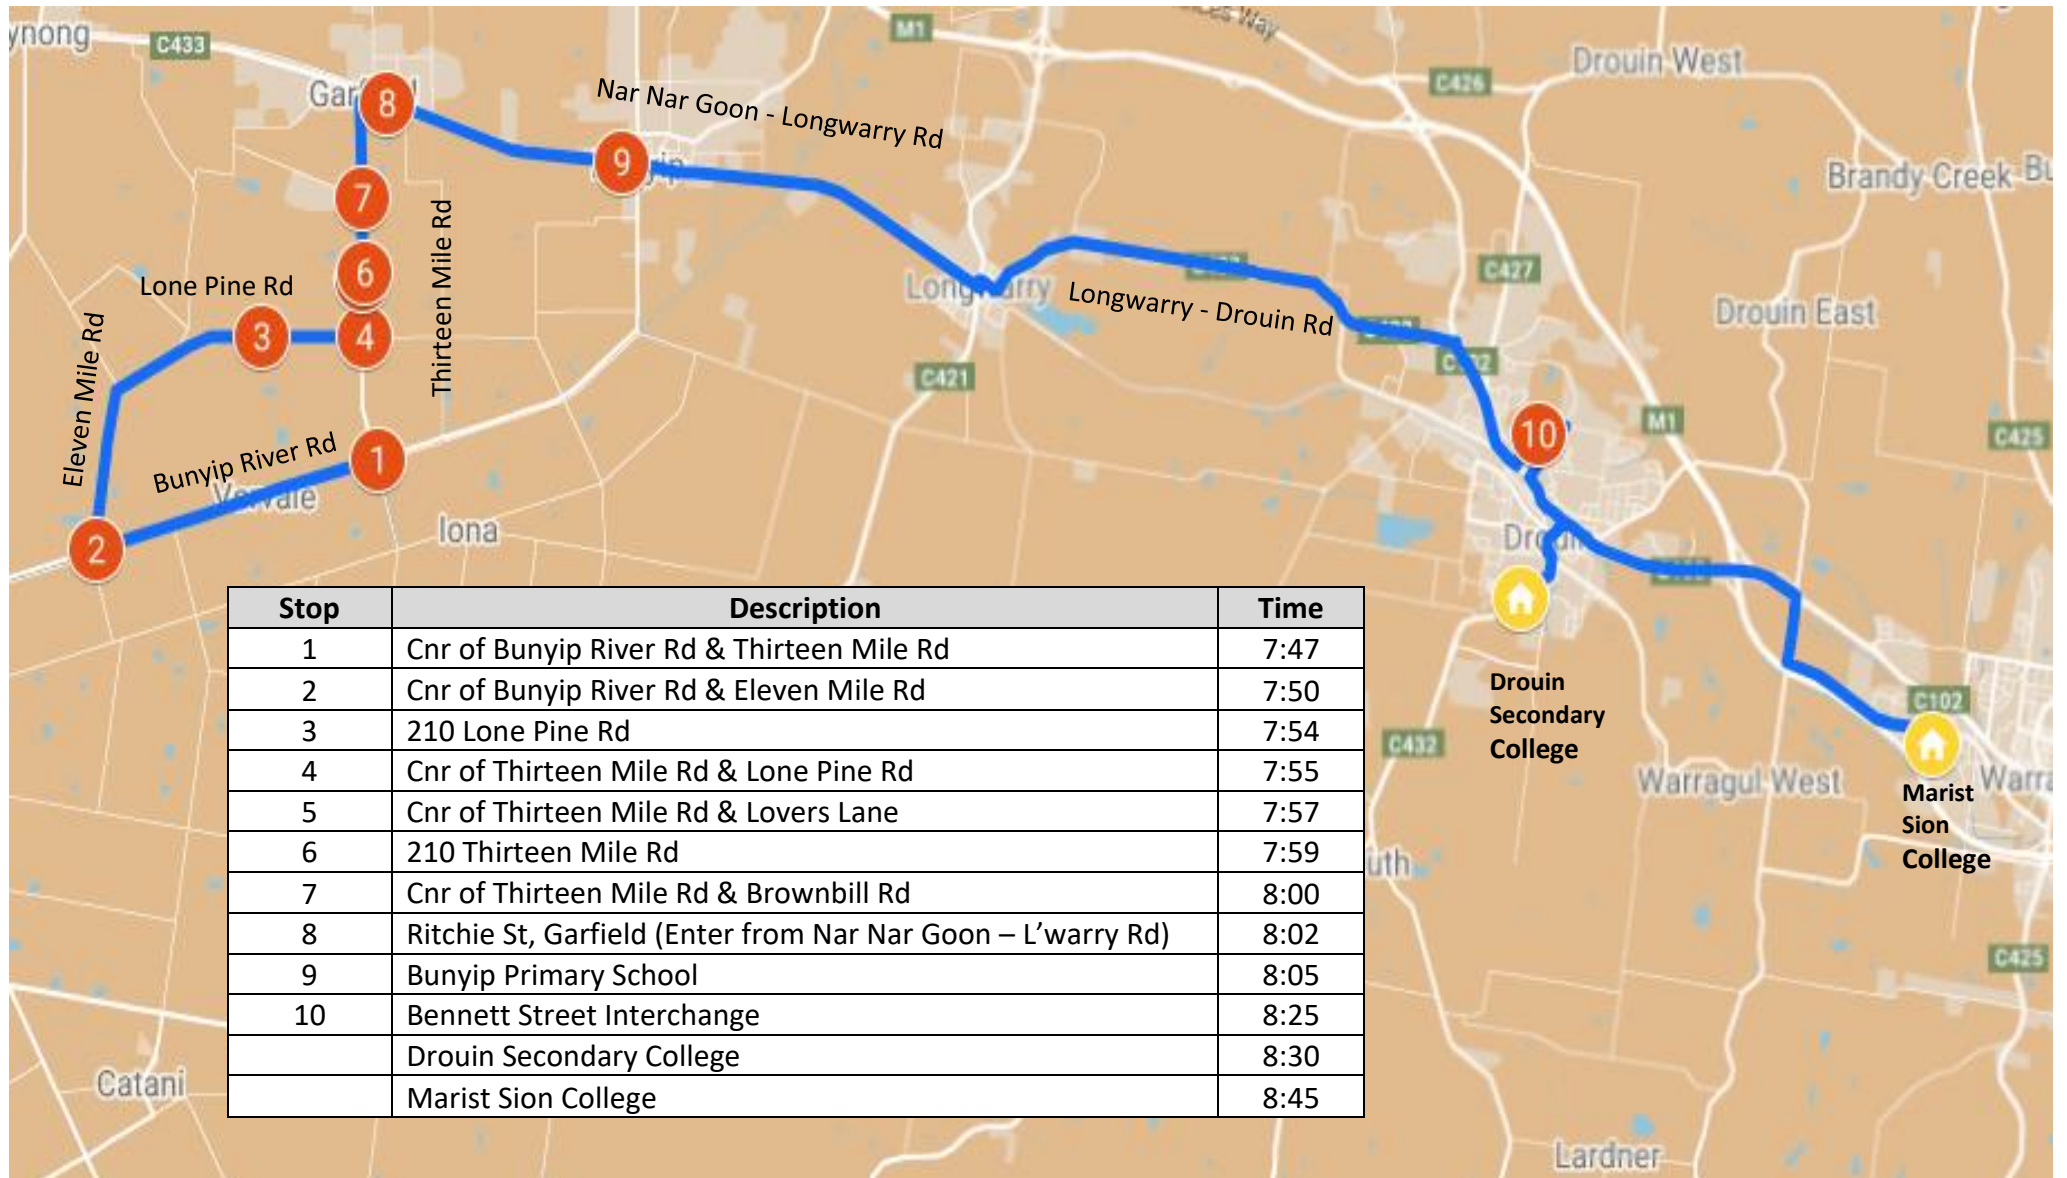

Vervale – Morning Route

Drouin Secondary College

Vervale – Afternoon Route

Drouin Secondary College