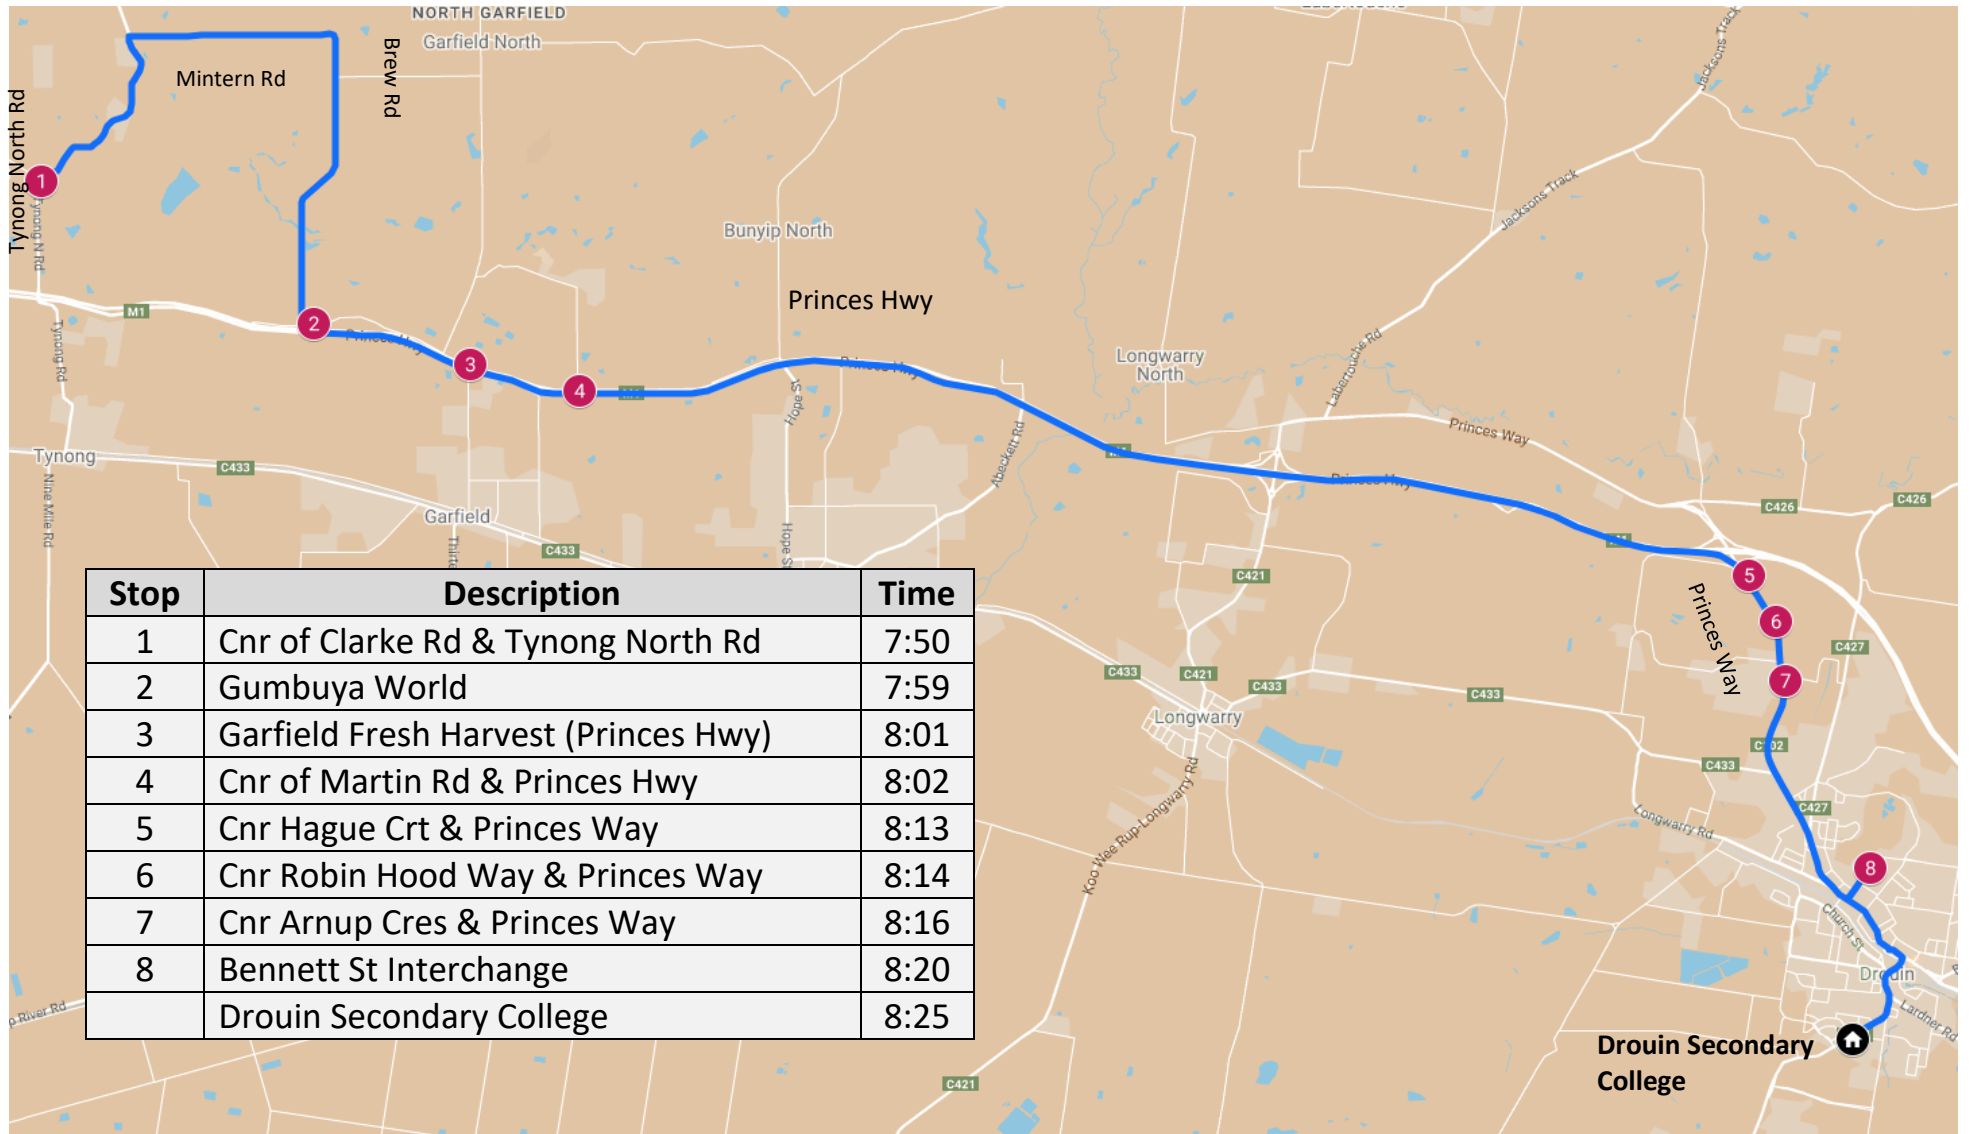

Tynong North – Morning Route

Drouin Secondary College

Tynong North – Afternoon Route

Drouin Secondary College

Drouin Secondary College