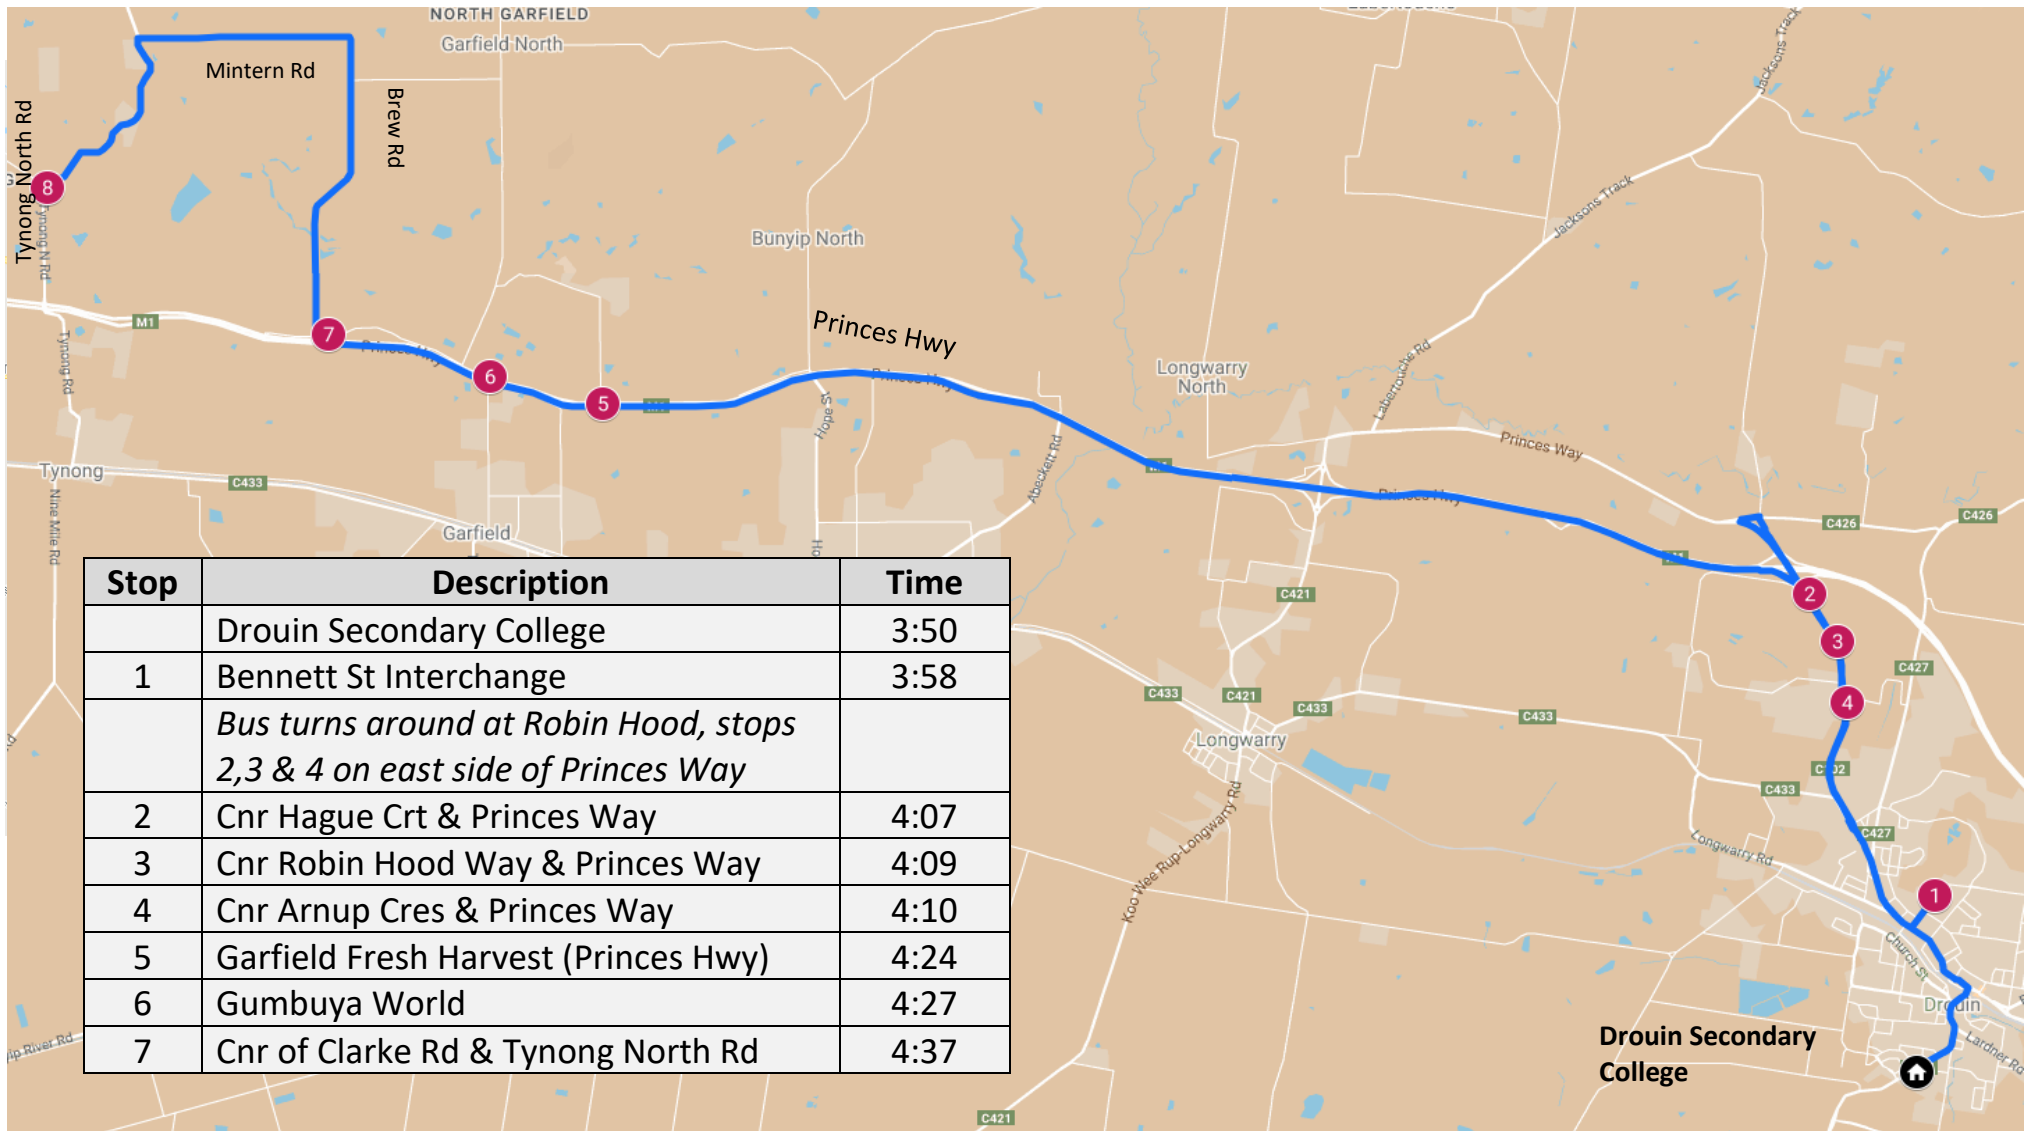

Tynong North – Morning Route

Drouin Secondary College

Tynong North – Afternoon Route

Drouin Secondary College

Drouin Secondary College