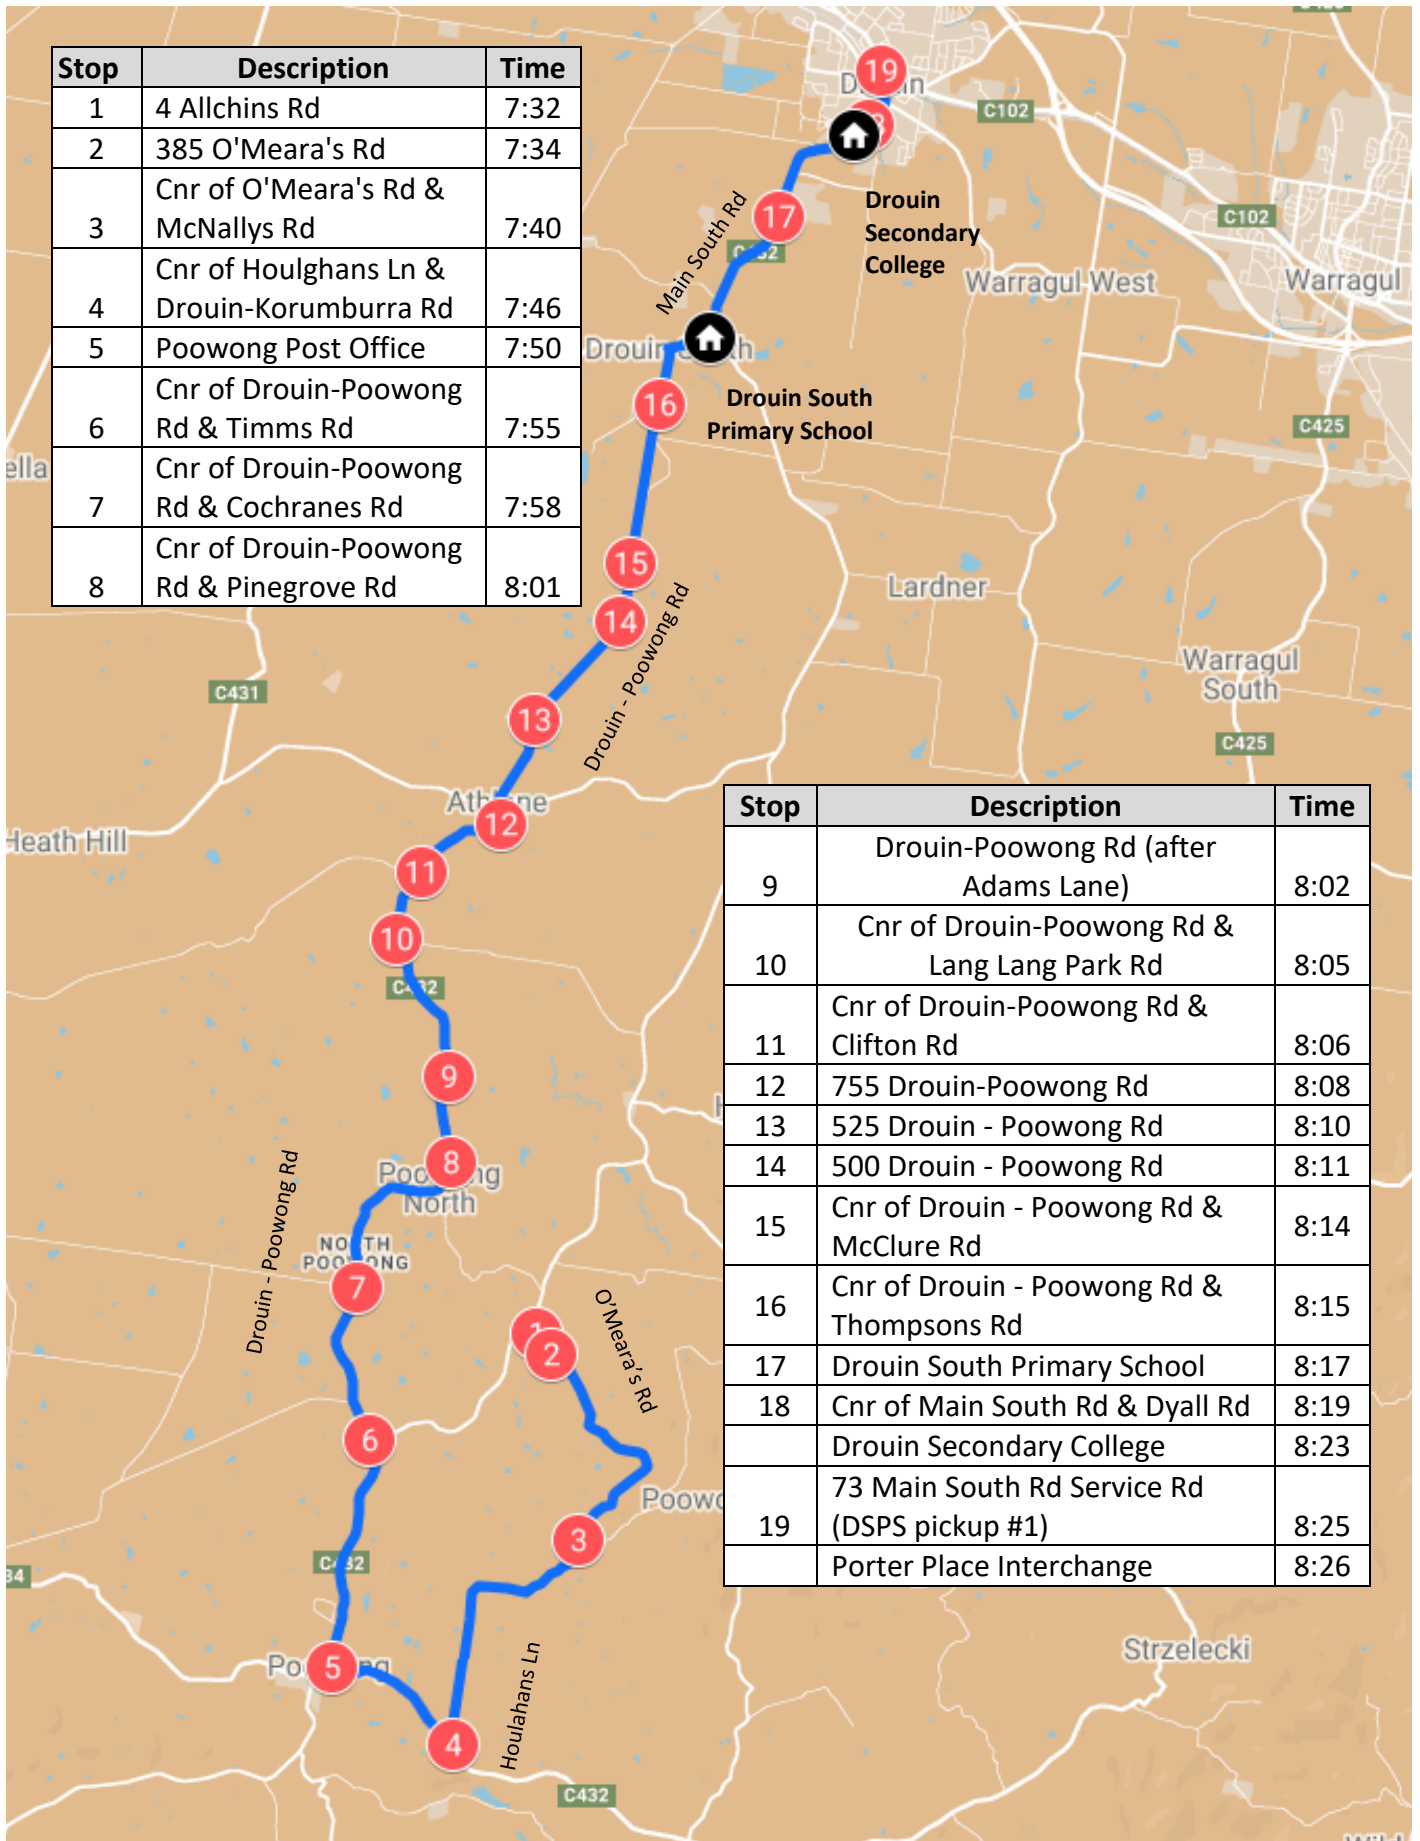

Poowong North – Morning Route

Drouin Secondary College

Stop	Description	Time
1	4 Allchins Rd	7:32
2	385 O'Meara's Rd	7:34
3	Cnr of O'Meara's Rd & McNallys Rd	7:40
4	Cnr of Houlghans Ln & Drouin-Korumburra Rd	7:46
5	Poowong Post Office	7:50
6	Cnr of Drouin-Poowong Rd & Timms Rd	7:55
7	Cnr of Drouin-Poowong Rd & Cochranes Rd	7:58
8	Cnr of Drouin-Poowong Rd & Pinegrove Rd	8:01

Stop	Description	Time
9	Drouin-Poowong Rd (after Adams Lane)	8:02
10	Cnr of Drouin-Poowong Rd & Lang Lang Park Rd	8:05
11	Cnr of Drouin-Poowong Rd & Clifton Rd	8:06
12	755 Drouin-Poowong Rd	8:08
13	525 Drouin - Poowong Rd	8:10
14	500 Drouin - Poowong Rd	8:11
15	Cnr of Drouin - Poowong Rd & McClure Rd	8:14
16	Cnr of Drouin - Poowong Rd & Thompsons Rd	8:15
17	Drouin South Primary School	8:17
18	Cnr of Main South Rd & Dyall Rd	8:19
	Drouin Secondary College	8:23
19	73 Main South Rd Service Rd (DSPA pickup #1)	8:25
	Porter Place Interchange	8:26

Poowong North – Afternoon Route

Drouin Secondary College

Stop	Description	Time
1	Porter Place Interchange	3:45
	Drouin Secondary College	3:50
2	Cnr of Main South Rd & Dyall Rd (DSPA drop off)	3:53
	Drouin South Primary School	3:55
3	Cnr of Drouin - Poowong Rd & Thompsons Rd	4:02
4	Cnr of Drouin - Poowong Rd & McClure Rd	4:04
5	500 Drouin - Poowong Rd	4:05
6	525 Drouin - Poowong Rd	4:06
7	Cnr of Invermay Rd West & Poowong Rd	4:11
8	755 Drouin-Poowong Rd	4:12

Stop	Description	Time
9	Cnr of Drouin-Poowong Rd & Clifton Rd	4:13
10	Cnr of Drouin-Poowong Rd & Lang Lang Park Rd	4:15
11	Drouin-Poowong Rd (after Adams Lane)	4:17
12	Cnr of Drouin-Poowong Rd & Pinegrove Rd	4:18
13	Cnr of Drouin-Poowong Rd & Cochranes Rd	4:20
14	Cnr of Drouin-Poowong Rd & Timms Rd	4:26
15	Poowong Post Office	4:37
16	Cnr of Houghans Ln & Poowong-Ranceby Rd	4:38
17	Cnr of O'Meara's Rd & McNallys Rd	4:40
18	385 O'Meara's Rd	4:42
19	4 Allchins Rd	4:43