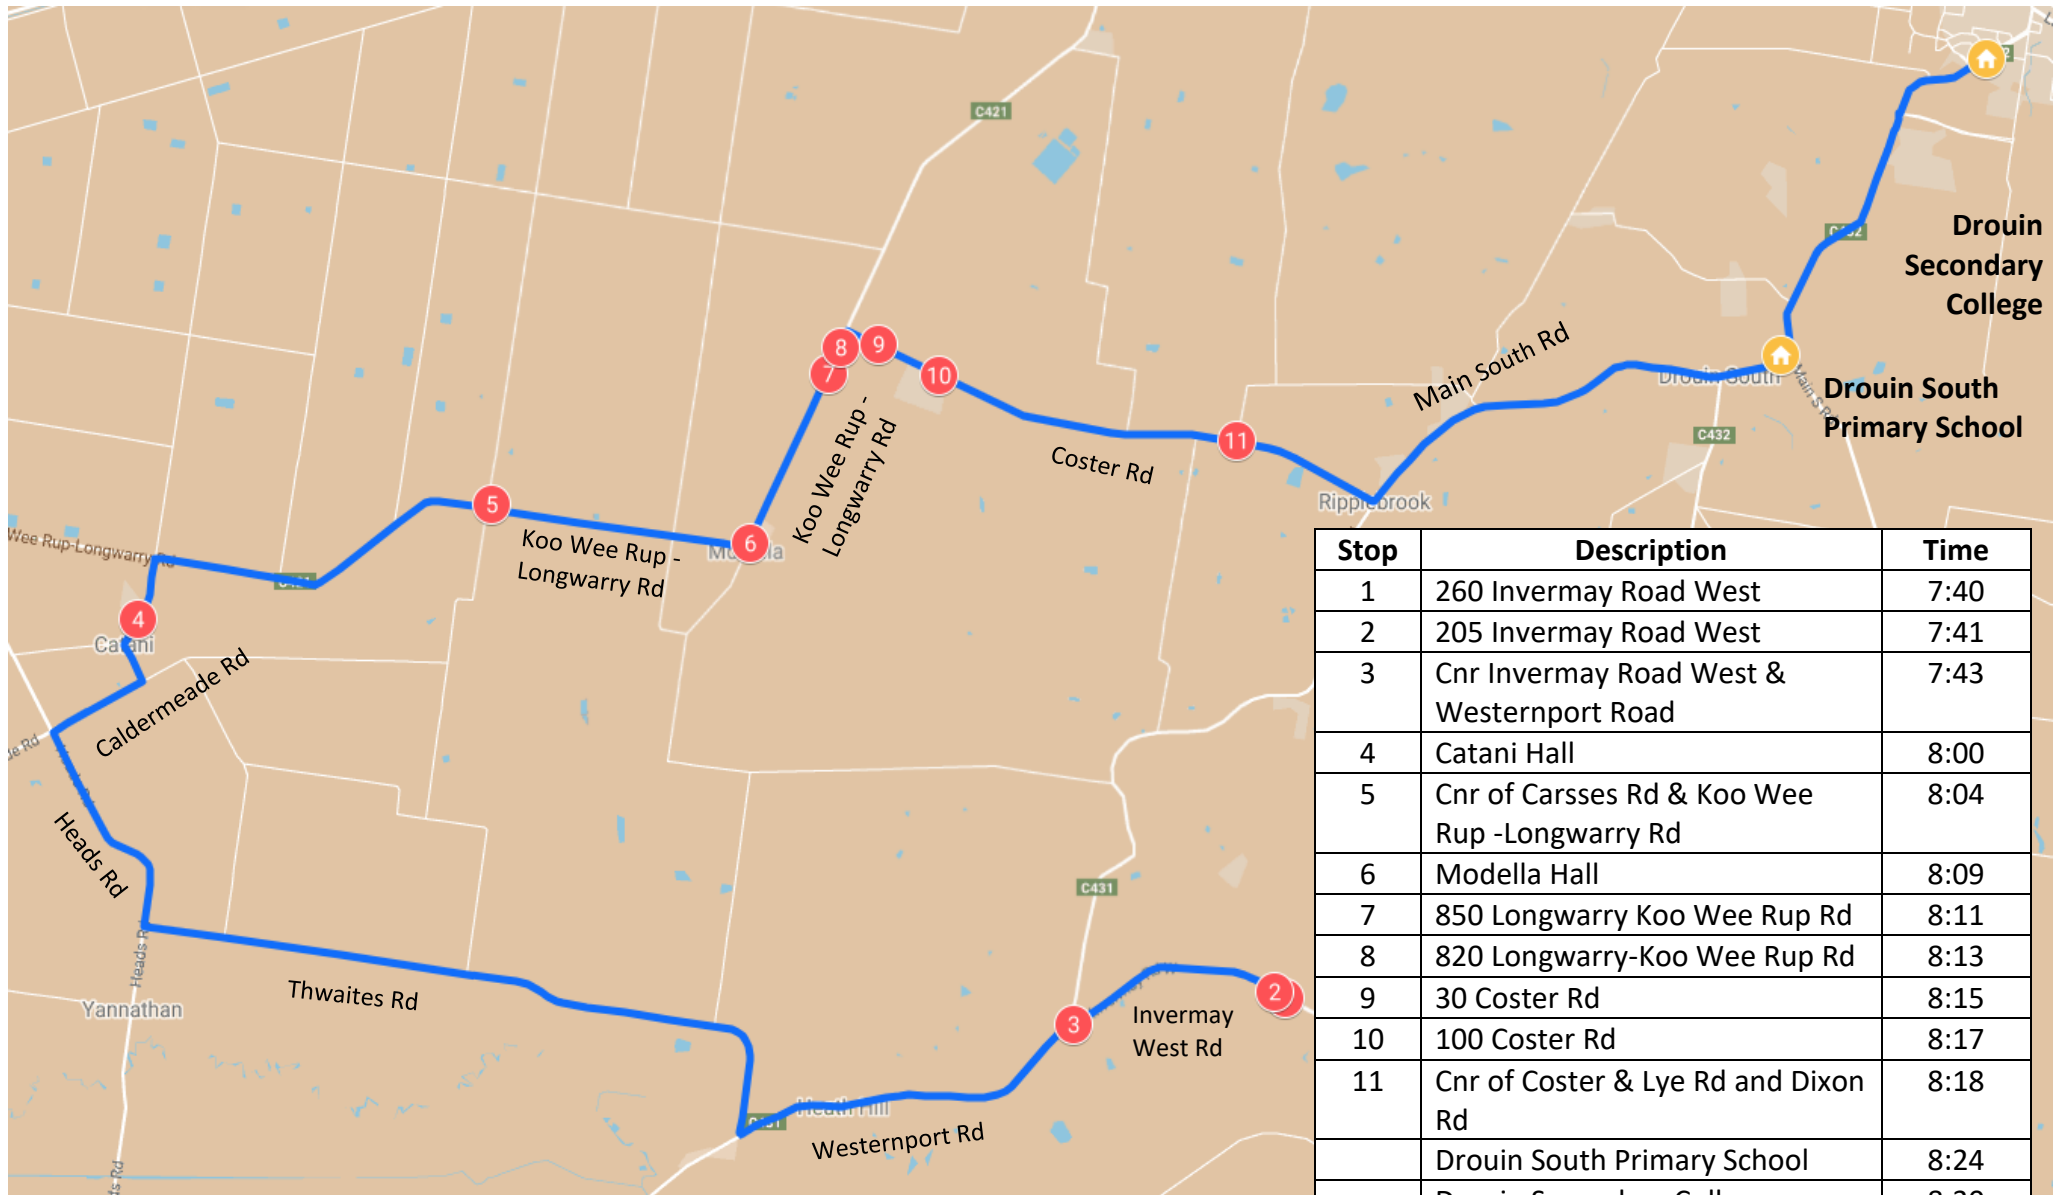

Heath Hill – Morning Route

Drouin Secondary College

Stop	Description	Time
1	260 Invermay Road West	7:40
2	205 Invermay Road West	7:41
3	Cnr Invermay Road West & Westernport Road	7:43
4	Catani Hall	8:00
5	Cnr of Carsses Rd & Koo Wee Rup -Longwarry Rd	8:04
6	Modella Hall	8:09
7	850 Longwarry Koo Wee Rup Rd	8:11
8	820 Longwarry-Koo Wee Rup Rd	8:13
9	30 Coster Rd	8:15
10	100 Coster Rd	8:17
11	Cnr of Coster & Lye Rd and Dixon Rd	8:18
	Drouin South Primary School	8:24
	Drouin Secondary College	8:30

Heath Hill – Afternoon Route

Drouin Secondary College

Stop	Description	Time
	Drouin Secondary College	3:55
	Drouin South Primary School	4:00
1	Cnr of Coster & Lye Rd and Dixon Rd	4:03
2	100 Coster Rd	4:10
3	30 Coster Rd	4:12
4	820 Longwarry-Koo Wee Rup Rd	4:13
5	850 Longwarry Koo Wee Rup Rd	4:14
6	Modella Hall	4:15
7	Cnr of Carsses Rd & Koo Wee Rup - Longwarry Rd	4:20
8	Catani Hall	4:23
9	Cnr Invermay Road West & Westernport Road	4:37
10	205 Invermay Road West	4:41
11	260 Invermay Road West	4:43