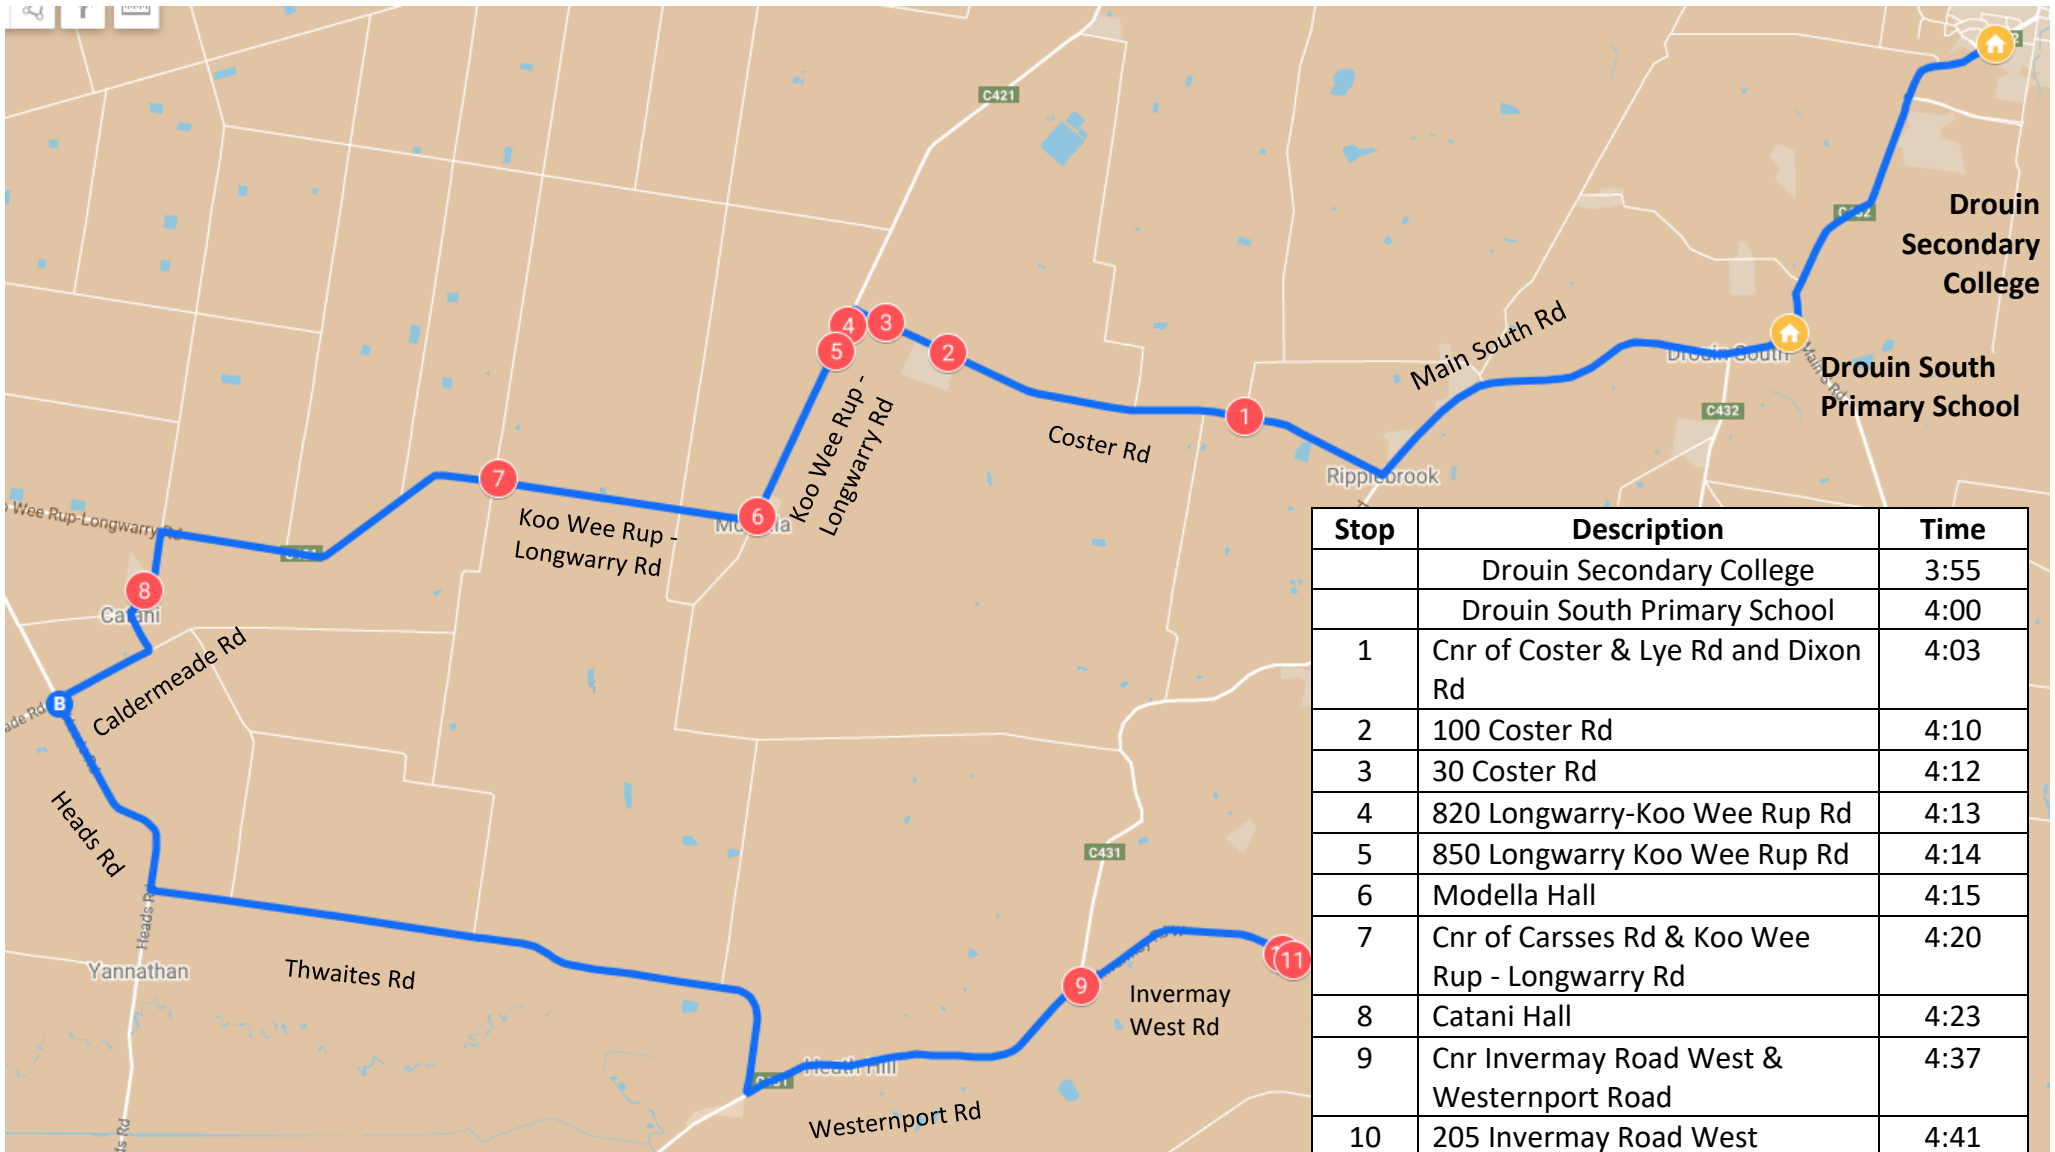

Heath Hill – Morning Route

Drouin Secondary College

Stop	Description	Time
1	260 Invermay Road West	7:40
2	205 Invermay Road West	7:41
3	Cnr Invermay Road West & Westernport Road	7:43
4	Catani Hall	8:00
5	Cnr of Carsses Rd & Koo Wee Rup -Longwarry Rd	8:04
6	Modella Hall	8:09
7	850 Longwarry Koo Wee Rup Rd	8:11
8	820 Longwarry-Koo Wee Rup Rd	8:13
9	30 Coster Rd	8:15
10	100 Coster Rd	8:17
11	Cnr of Coster & Lye Rd and Dixon Rd	8:18
	Drouin South Primary School	8:24
	Drouin Secondary College	8:30

Heath Hill – Afternoon Route

Drouin Secondary College

Stop	Description	Time
	Drouin Secondary College	3:55
	Drouin South Primary School	4:00
1	Cnr of Coster & Lye Rd and Dixon Rd	4:03
2	100 Coster Rd	4:10
3	30 Coster Rd	4:12
4	820 Longwarry-Koo Wee Rup Rd	4:13
5	850 Longwarry Koo Wee Rup Rd	4:14
6	Modella Hall	4:15
7	Cnr of Carsses Rd & Koo Wee Rup - Longwarry Rd	4:20
8	Catani Hall	4:23
9	Cnr Invermay Road West & Westernport Road	4:37
10	205 Invermay Road West	4:41
11	260 Invermay Road West	4:43