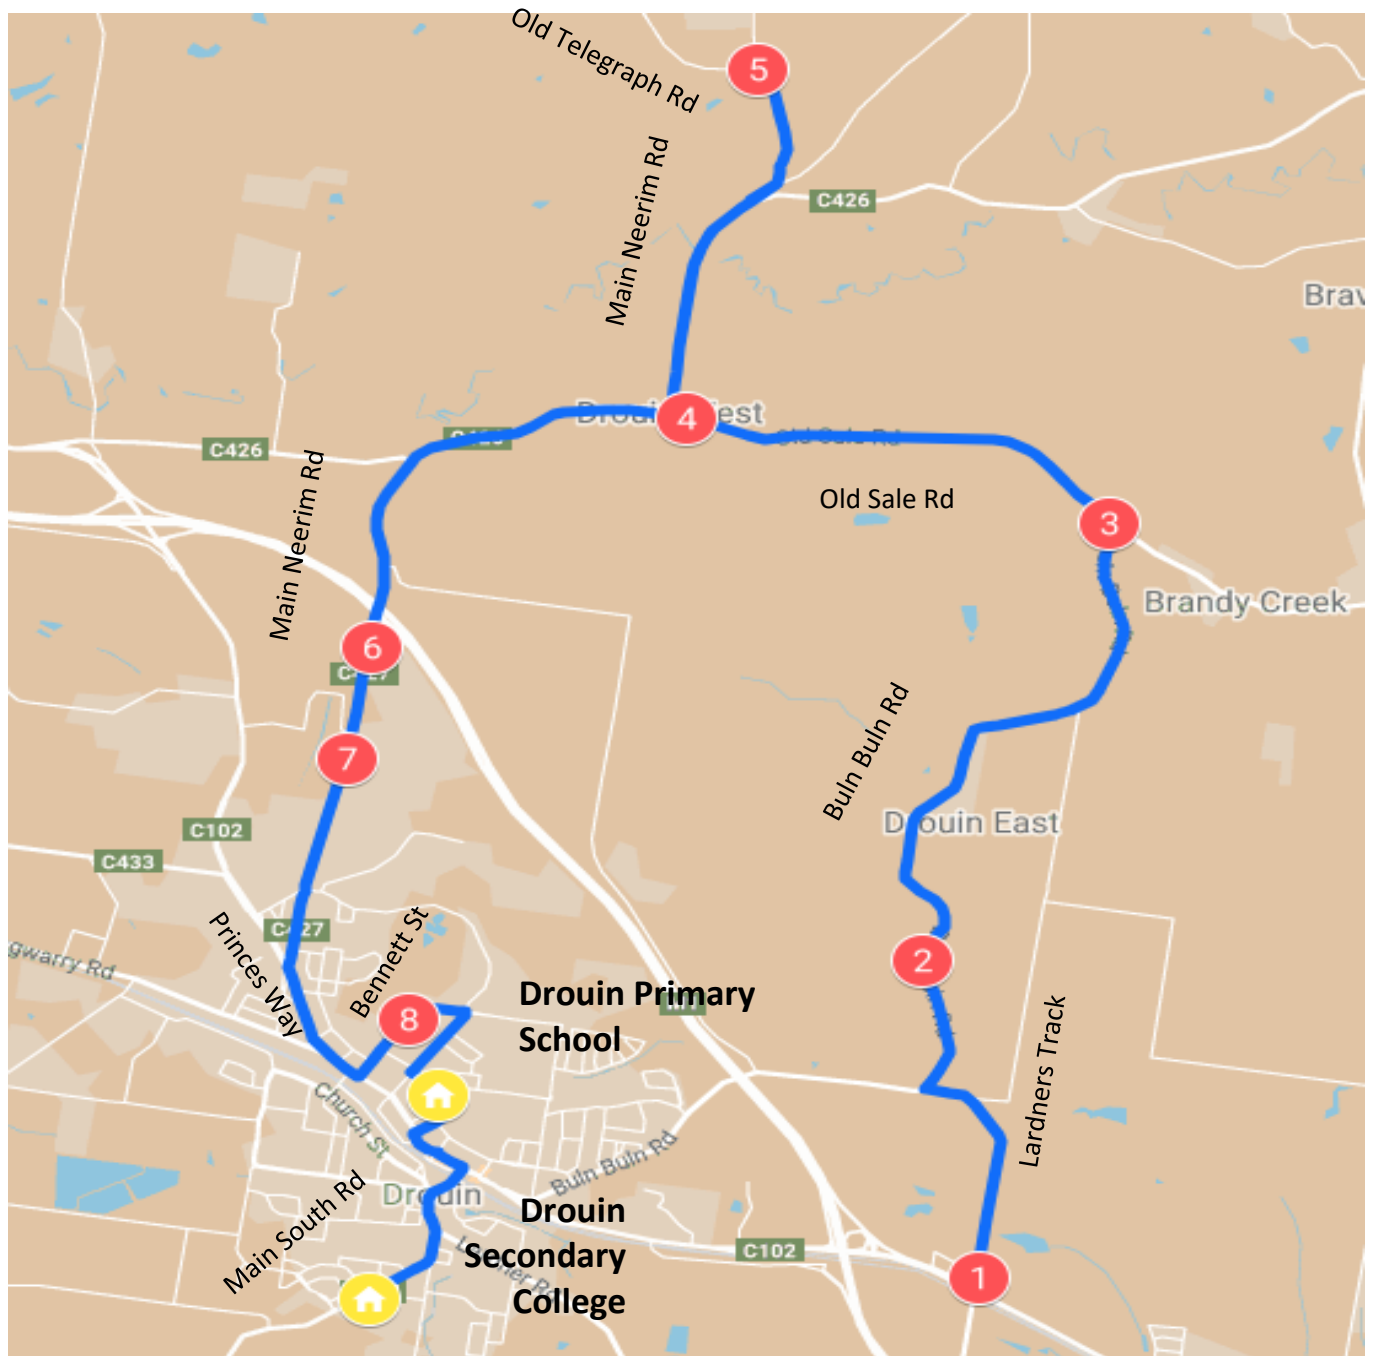

Drouin West – Morning Route

Drouin Secondary College

Stop	Description	Time
1	Corner of Lardners Track & Princes Way	7:50
2	355 Buln Buln Rd	7:52
3	Corner of Buln Buln Rd & Old Sale Rd	7:55
4	490 Old Sale Rd	8:00
5	Corner of Old Telegraph Rd & West Jindivick Rd	8:05
6	Corner of Pepperell Dve & Main Neerim Road	8:12
7	Corner of Ablett Crt & Main Neerim Road	8:14
8	Bennett Street Interchange	8:20
9	Drouin Primary School	8:23
10	Drouin Secondary College	8:25

Drouin West – Afternoon Route

Drouin Secondary College

Stop	Description	Time
	Drouin Secondary College	3:40
1	Bennett Street Interchange	3:45
2	Corner of Ablett Crt & Main Neerim Road	3:49
3	Corner of Pepperell Dve & Main Neerim Road	3:51
4	Corner of Old Telegraph Rd & West Jindivick Rd	3:57
5	490 Old Sale Rd	4:03
6	Corner of Buln Buln & Old Sale Rd	4:08
7	Corner of (390) Buln Buln Rd & Red Dog Lane	4:11
8	Corner of Lardners Trk & Princes way	4:13