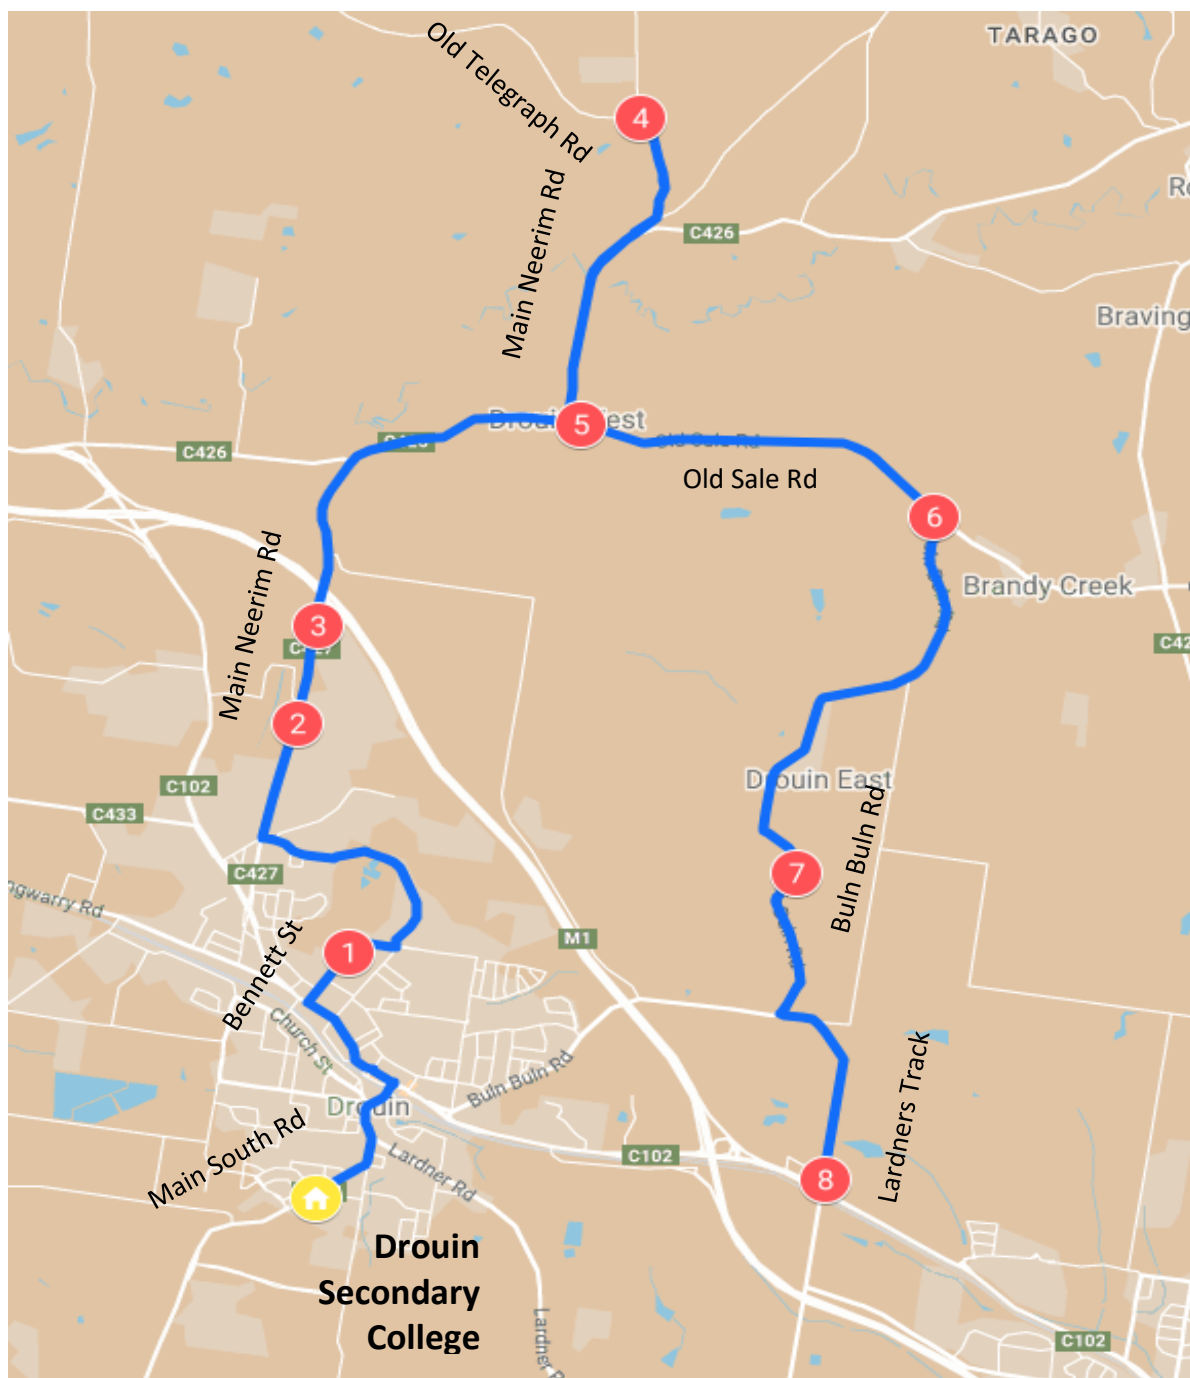

Drouin West – Morning Route

Drouin Secondary College

Stop	Description	Time
1	Corner of Lardners Track & Princes Way	7:50
2	355 Buln Buln Rd	7:52
3	Corner of Buln Buln Rd & Old Sale Rd	7:55
4	490 Old Sale Rd	8:00
5	Corner of Old Telegraph Rd & West Jindivick Rd	8:05
6	Corner of Pepperell Dve & Main Neerim Road	8:12
7	Corner of Ablett Crt & Main Neerim Road	8:14
8	Bennett Street Interchange	8:20
9	Drouin Primary School	8:23
10	Drouin Secondary College	8:25

Drouin West – Afternoon Route

Drouin Secondary College

Stop	Description	Time
	Drouin Secondary College	3:40
1	Bennett Street Interchange	3:45
2	Corner of Ablett Crt & Main Neerim Road	3:49
3	Corner of Pepperell Dve & Main Neerim Road	3:51
4	Corner of Old Telegraph Rd & West Jindivick Rd	3:57
5	490 Old Sale Rd	4:03
6	Corner of Buln Buln & Old Sale Rd	4:08
7	Corner of (390) Buln Buln Rd & Red Dog Lane	4:11
8	Corner of Lardners Trk & Princes way	4:13