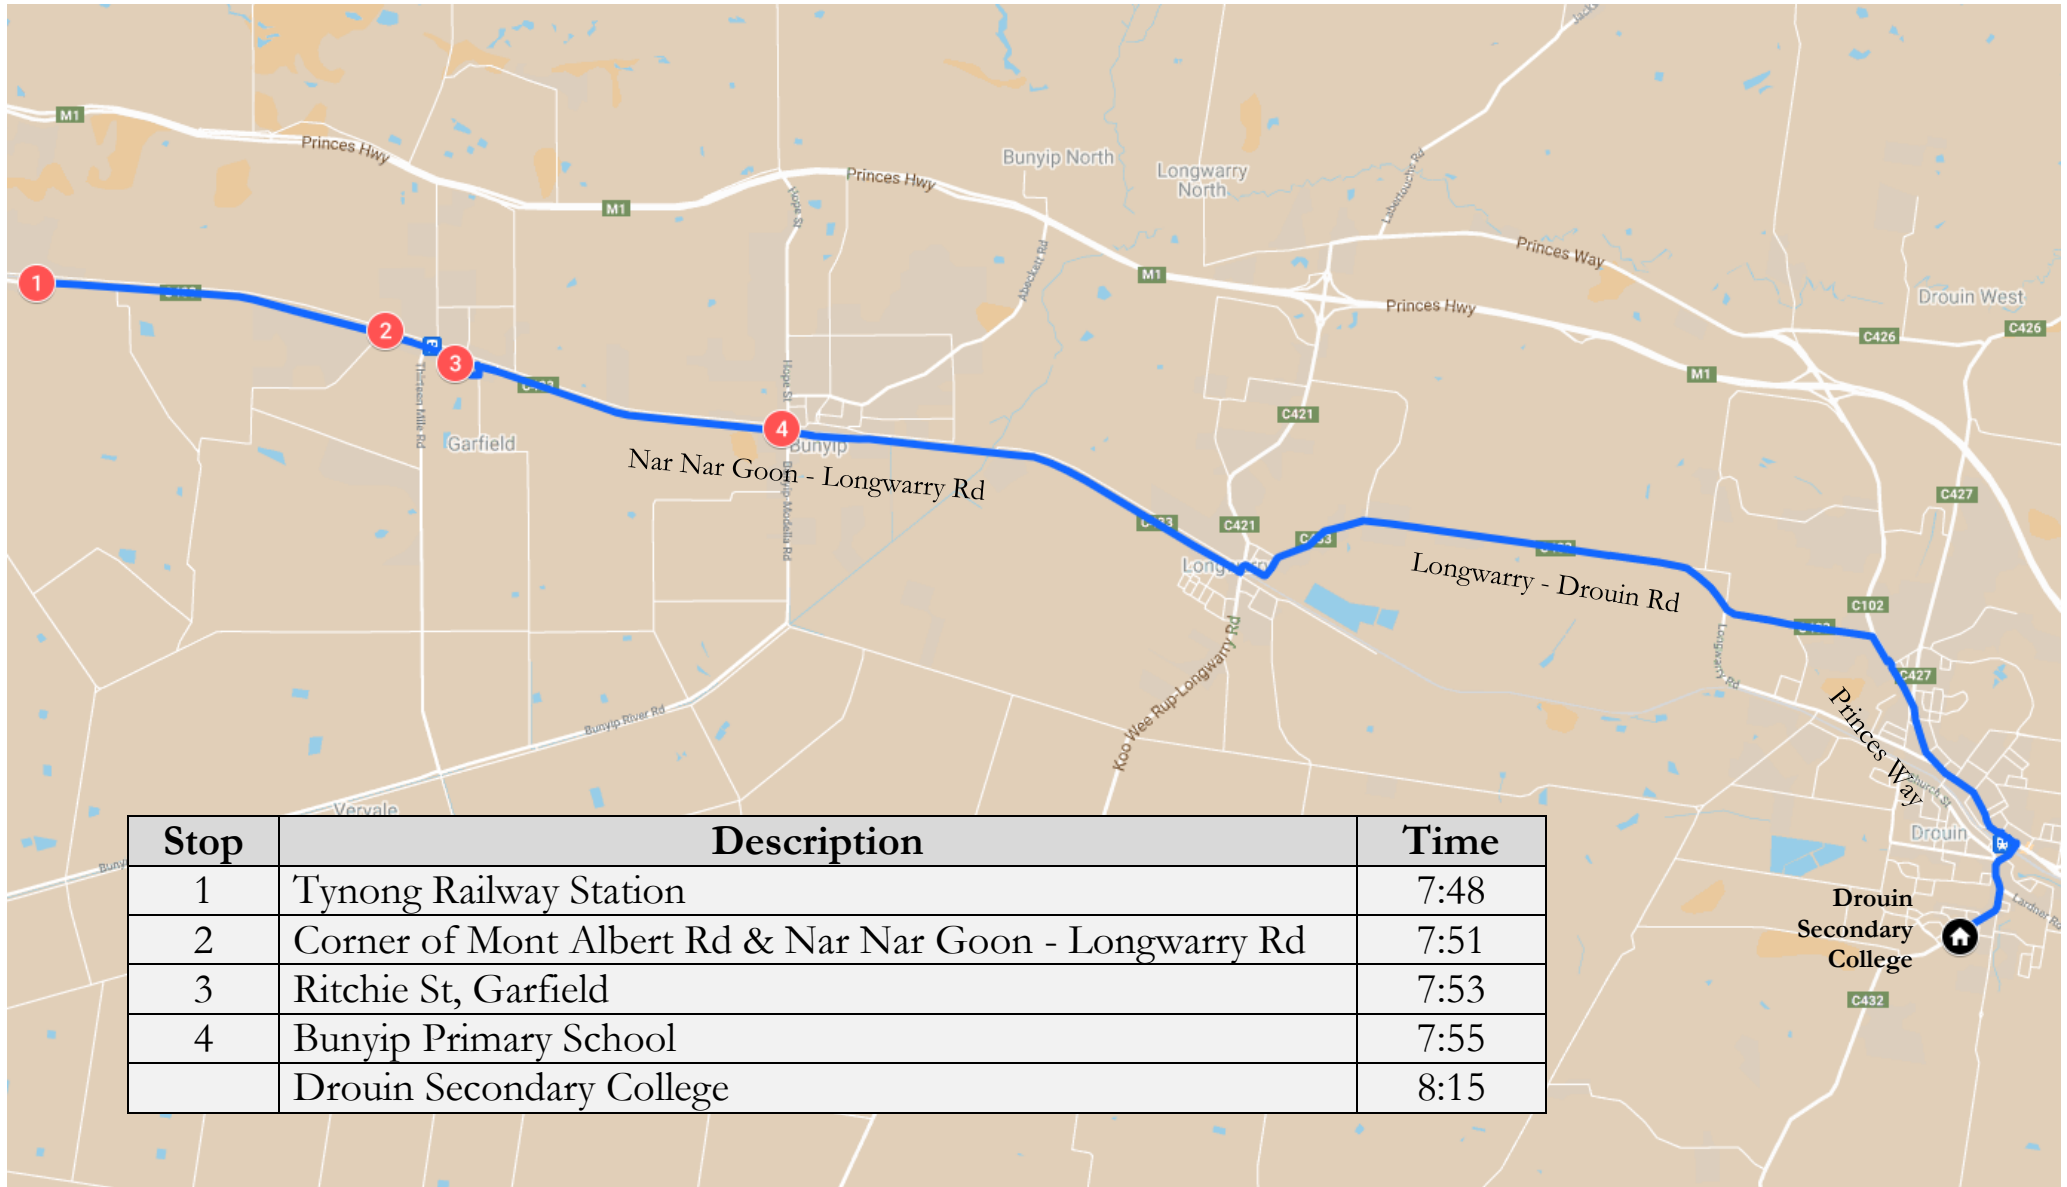

# Tynong – Morning Route

Drouin Secondary College

Stop	Description	Time
1	Tynong Railway Station	7:48
2	Corner of Mont Albert Rd & Nar Nar Goon - Longwarry Rd	7:51
3	Ritchie St, Garfield	7:53
4	Bunyip Primary School	7:55
	Drouin Secondary College	8:15

# Tynong – Afternoon Route

Drouin Secondary College