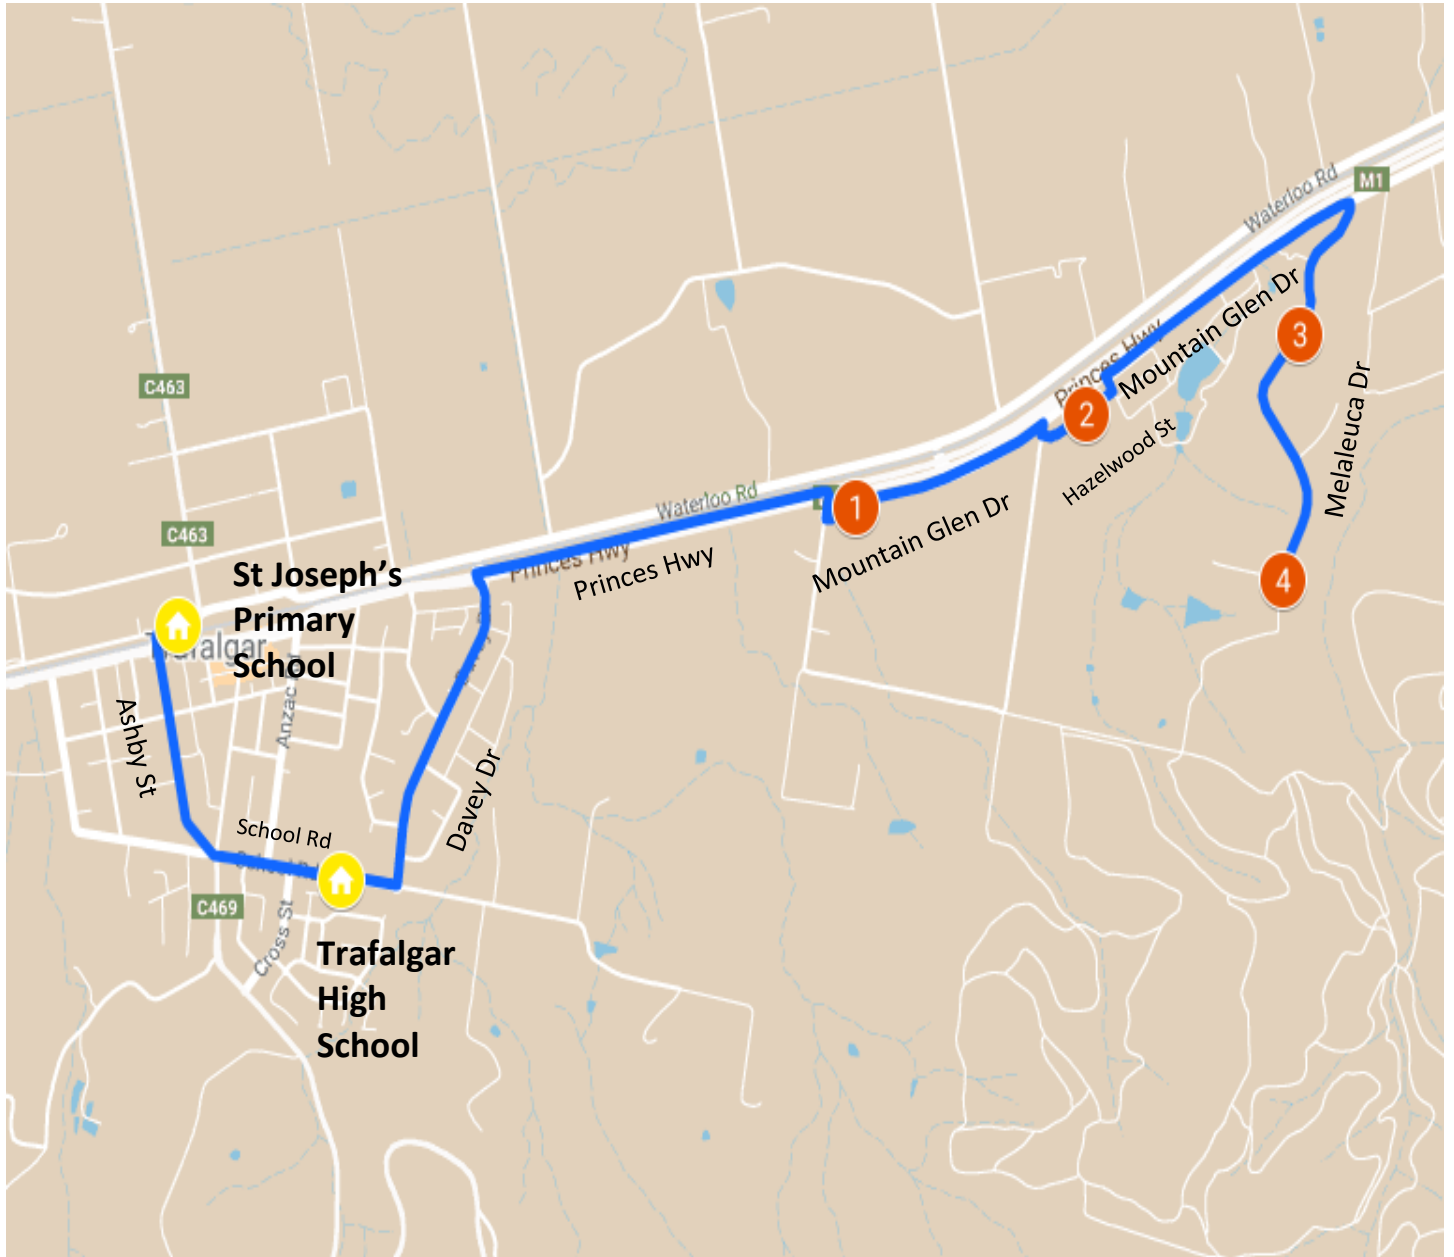

# Trafalgar – Morning Route

Trafalgar High School

Stop	Description	Time
1	Cnr Kenneys Road & Mountain Glen Drive	8:23
2	Cnr of Melaleuca Dr & Waratah Way	8:25
3	57 & 59 Melaleuca Dr	8:26
4	12 Hazelwood St	8:28
	Trafalgar High School	8:33
	St Joseph's Primary School	8:36

# Trafalgar – Afternoon Route

Trafalgar High School

Stop	Description	Time
	St Joseph's Primary School	4:07
	Trafalgar High School	4:10
1	Cnr Kenneys Road & Mountain Glen Drive	4:13
2	12 Hazelwood St	4:15
3	57 & 59 Melaleuca Dr	4:17
4	Cnr of Melaleuca Dr & Waratah Way	4:20