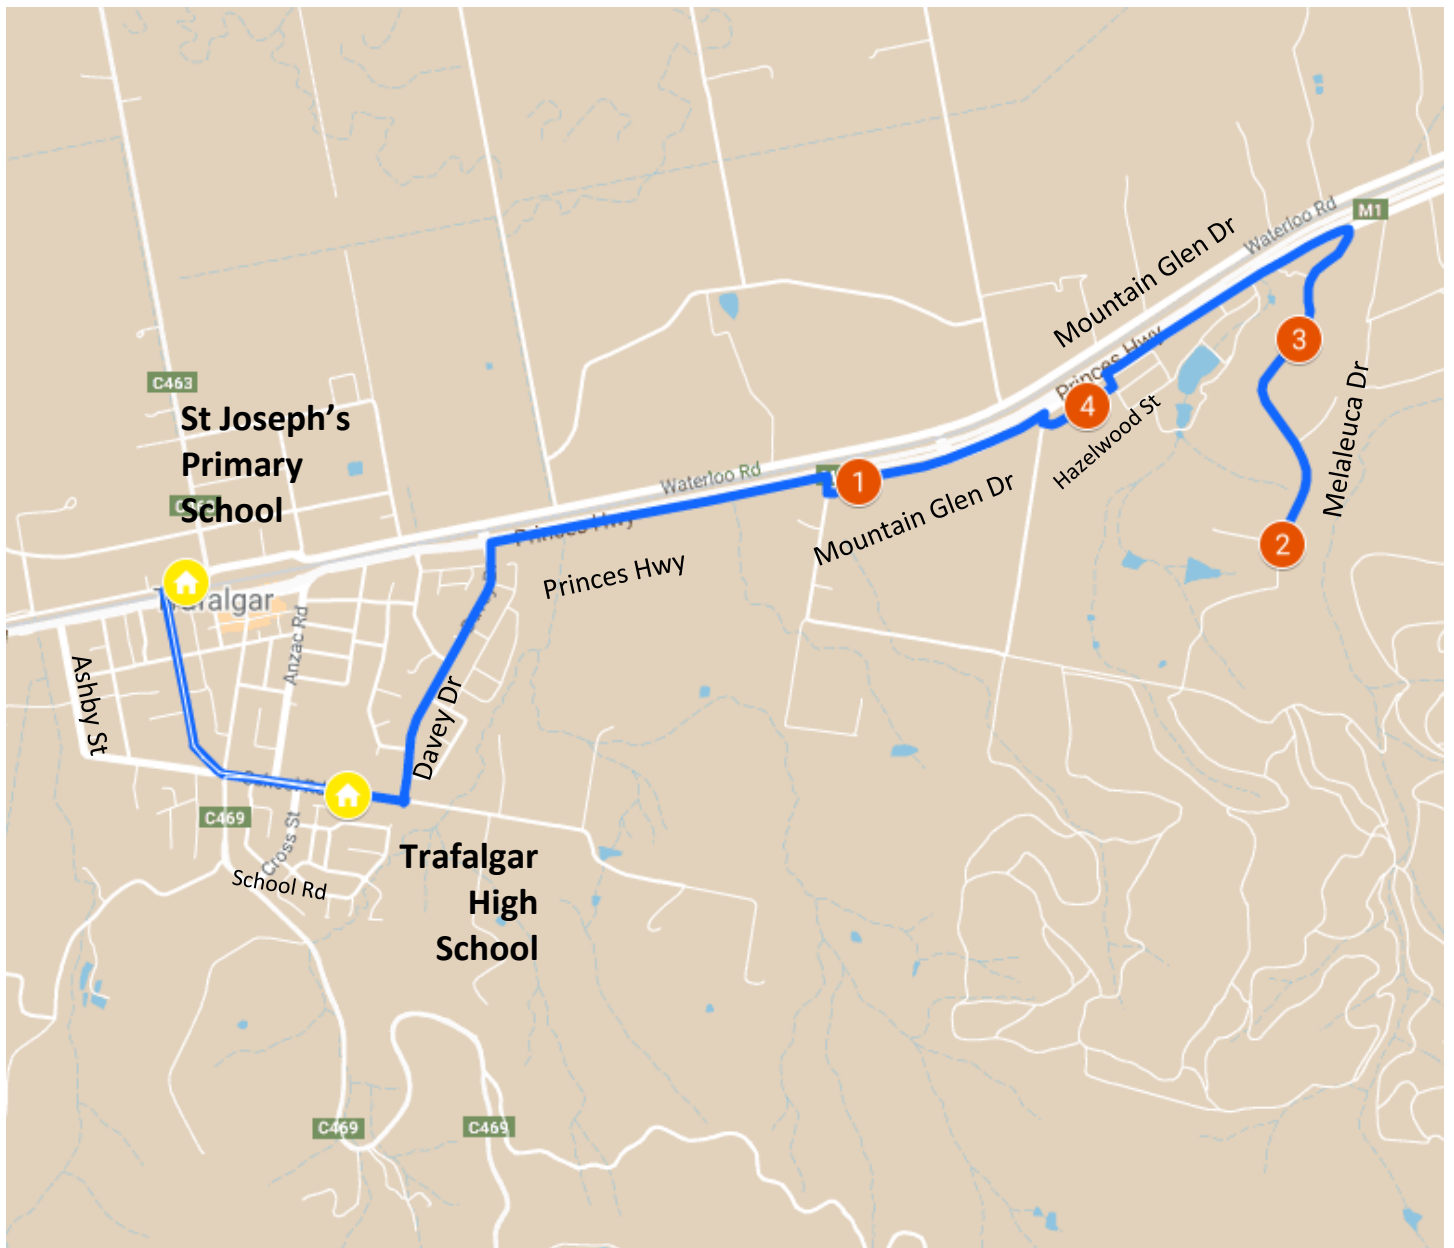

# Trafalgar – Morning Route

Trafalgar High School

Stop	Description	Time
1	Cnr Kenneys Road & Mountain Glen Drive	8:23
2	Cnr of Melaleuca Dr & Waratah Way	8:25
3	57 & 59 Melaleuca Dr	8:26
4	12 Hazelwood St	8:28
	Trafalgar High School	8:33
	St Joseph's Primary School	8:36

# Trafalgar – Afternoon Route

Trafalgar High School

Stop	Description	Time
	St Joseph's Primary School	4:07
	Trafalgar High School	4:10
1	Cnr Kenneys Road & Mountain Glen Drive	4:13
2	12 Hazelwood St	4:15
3	57 & 59 Melaleuca Dr	4:17
4	Cnr of Melaleuca Dr & Waratah Way	4:20