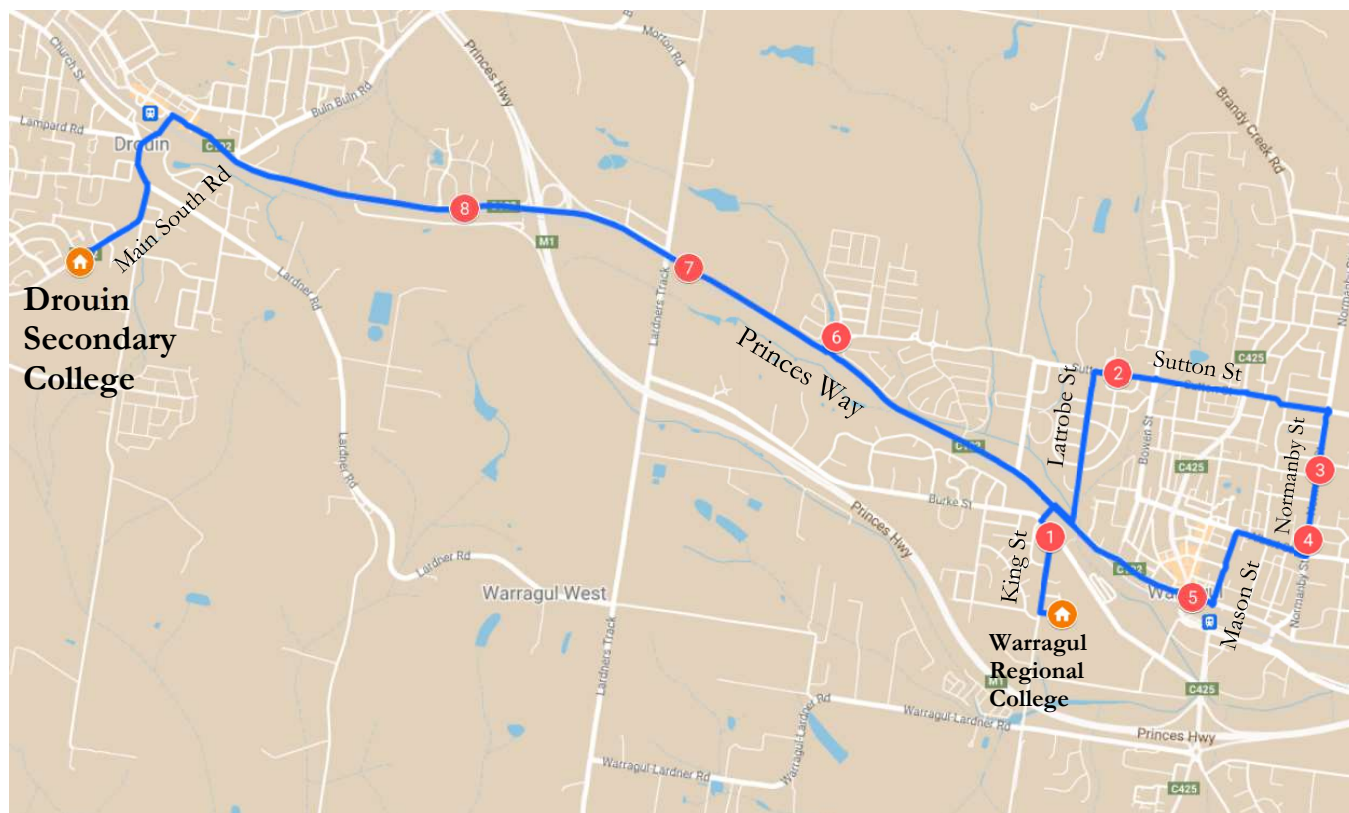

Town Run #40 – Morning

Warragul – Drouin Secondary College

Stop	Description	Time
	Warragul Regional College	8:20
1	9 King St	8:22
2	57 Sutton St	8:25
3	Corner of Normanby & Stoffers St	8:28
4	Opposite 115 Normanby St	8:29
5	Queen St PTV Bus Stop	8:31
6	Waterford Rise Estate - Crole Dr	8:34
7	Princes Way & Lardners Track (PTV Bus Stop)	8:36
8	Crystal Waters	8:38
	Drouin Secondary College	8:45

Town Run #40 – Afternoon Route

Drouin Secondary College - Warragul

Stop	Description	Time
	Drouin Secondary College	3:30
1	Crystal Waters	3:37
2	Princes Way & Lardners Track (PTV Bus Stop)	3:39
3	Waterford Rise Estate - Crole Dr	3:41
4	57 Sutton St	3:46
5	137 Sutton St	3:51
6	Corner of Normanby & Stoffers St	3:53
7	Opposite 115 Normanby St	3:54
8	Queen St PTV Bus Stop	3:57
9	9 King St	3:59
	Warragul Regional College	4:00