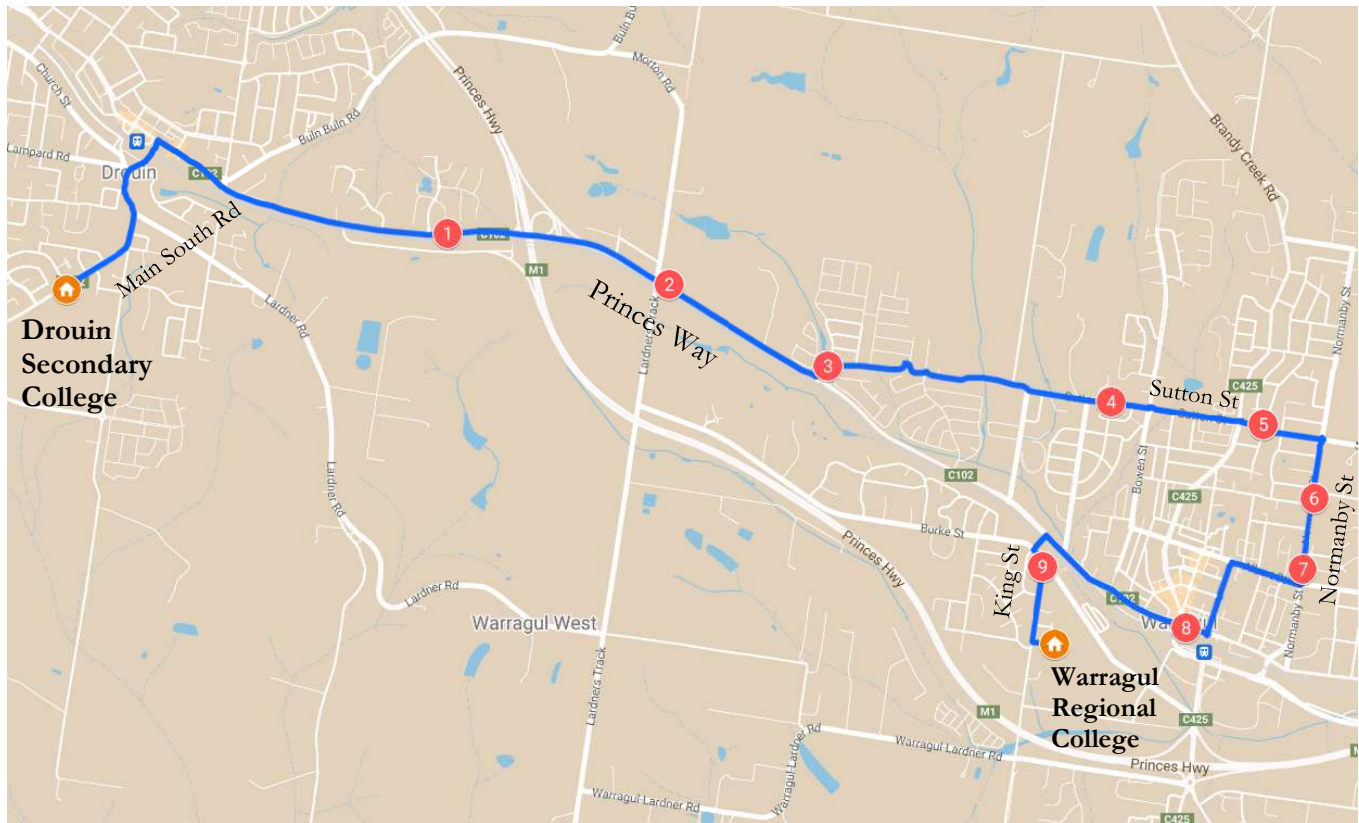

Town Run #40 – Morning

Warragul – Drouin Secondary College

Stop	Description	Time
	Warragul Regional College	8:20
1	9 King St	8:22
2	57 Sutton St	8:25
3	Corner of Normanby & Stoffers St	8:28
4	Opposite 115 Normanby St	8:29
5	Queen St PTV Bus Stop	8:31
6	Waterford Rise Estate - Crole Dr	8:34
7	Princes Way & Lardners Track (PTV Bus Stop)	8:36
8	Crystal Waters	8:38
	Drouin Secondary College	8:45

Town Run #40 – Afternoon Route

Drouin Secondary College - Warragul

Stop	Description	Time
	Drouin Secondary College	3:30
1	Crystal Waters	3:37
2	Princes Way & Lardners Track (PTV Bus Stop)	3:39
3	Waterford Rise Estate - Crole Dr	3:41
4	57 Sutton St	3:46
5	137 Sutton St	3:51
6	Corner of Normanby & Stoffers St	3:53
7	Opposite 115 Normanby St	3:54
8	Queen St PTV Bus Stop	3:57
9	9 King St	3:59
	Warragul Regional College	4:00