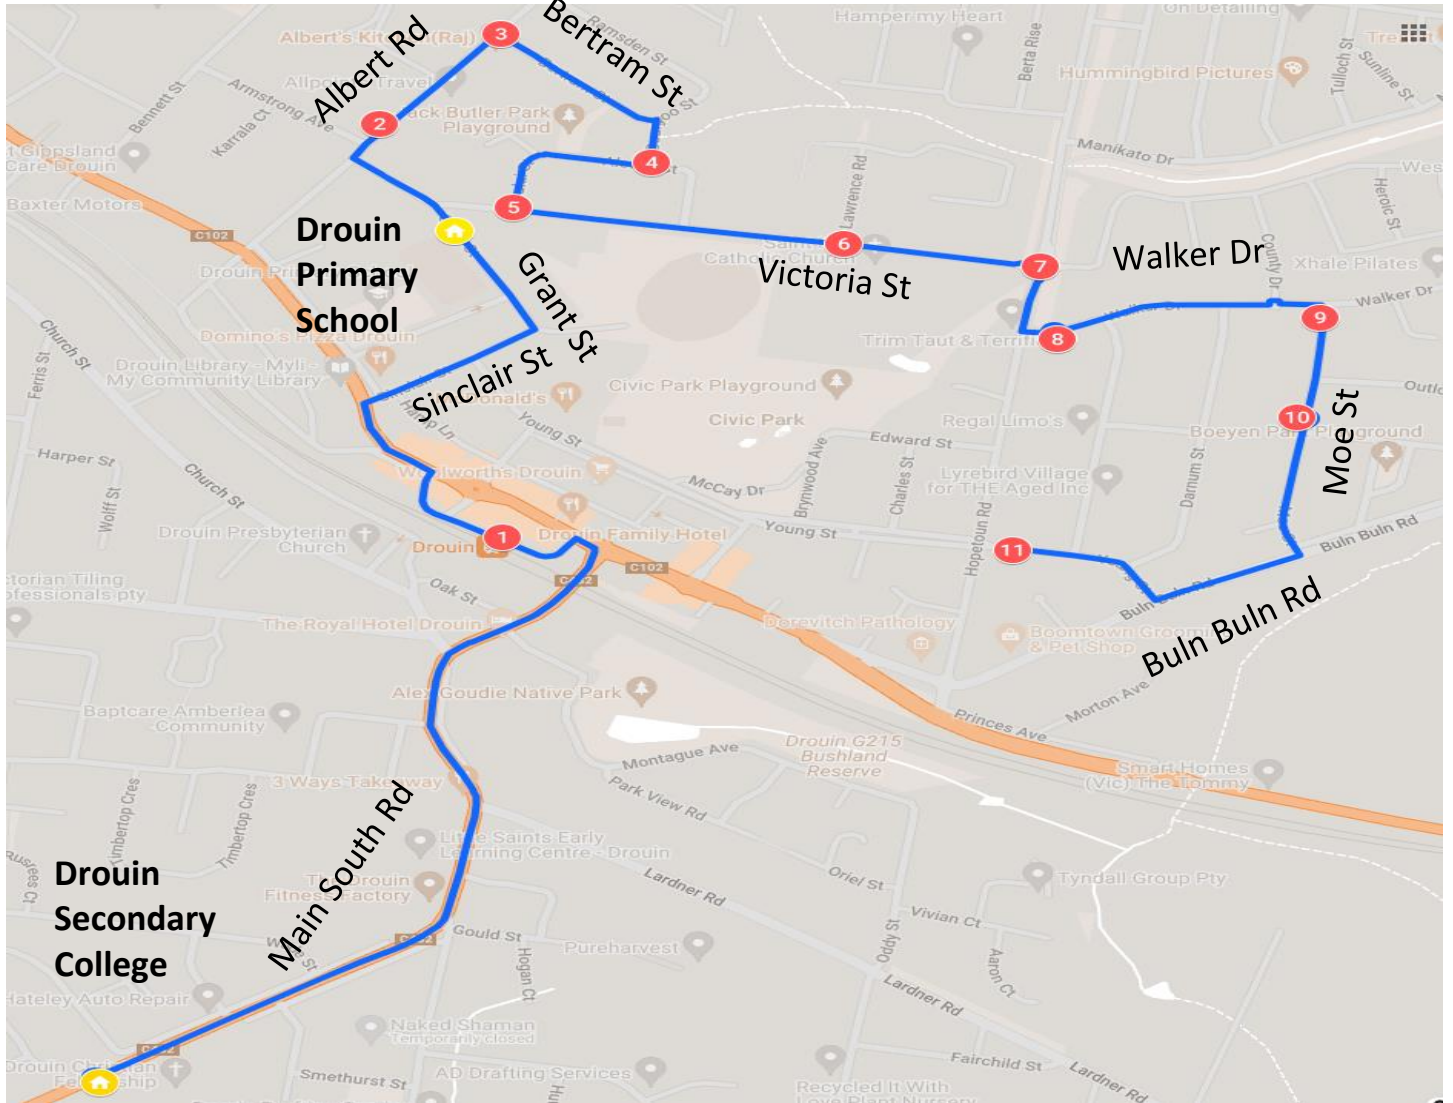

Town Run #39 – Morning Route

Drouin East – Drouin Secondary College

Stop	Description	Time
1	17 Buln Buln Rd	8:30
2	Corner of Moe St & Monaghan Ave	8:31
3	Corner of Walker & Outlook Dr	8:32
4	Corner of Walker Dr & Darnum St	8:33
5	Corner of Walker Dr & Hopetoun Rd	8:34
6	Corner of Hopetoun Rd & Edward St	8:35
	Drouin Primary School	8:37
7	Corner of Albert Rd & Armstrong Ave	8:38
8	Corner of Albert Rd & Bertram St	8:39
9	Corner of Boanyoo & Alcorn St	8:40
10	Corner of Gulai & Victoria St	8:41
	Drouin Secondary College	8:45

Town Run #39 – Afternoon Route

Drouin Secondary College – Drouin East

Stop	Description	Time
	Drouin Secondary College	3:35
1	Drouin Train Station	3:37
	Drouin Primary School	3:38
2	Corner of Albert Rd & Armstrong Ave	3:39
3	Corner of Albert Rd & Bertram St	3:40
4	Corner of Boanyoo & Alcorn St	3:41
5	Corner of Gulai & Victoria St	3:42
6	Corner of Victoria St & Lawrence Rd	3:43
7	Corner of Victoria St & Hopetoun Rd	3:44
8	Corner of Hopetoun Rd & Walker Dr	3:45
9	Corner of Walker & Outlook Dr	3:46
10	Corner of Moe St & Monaghan Ave	3:47
11	Corner of Young St & Hopetoun Rd	3:48