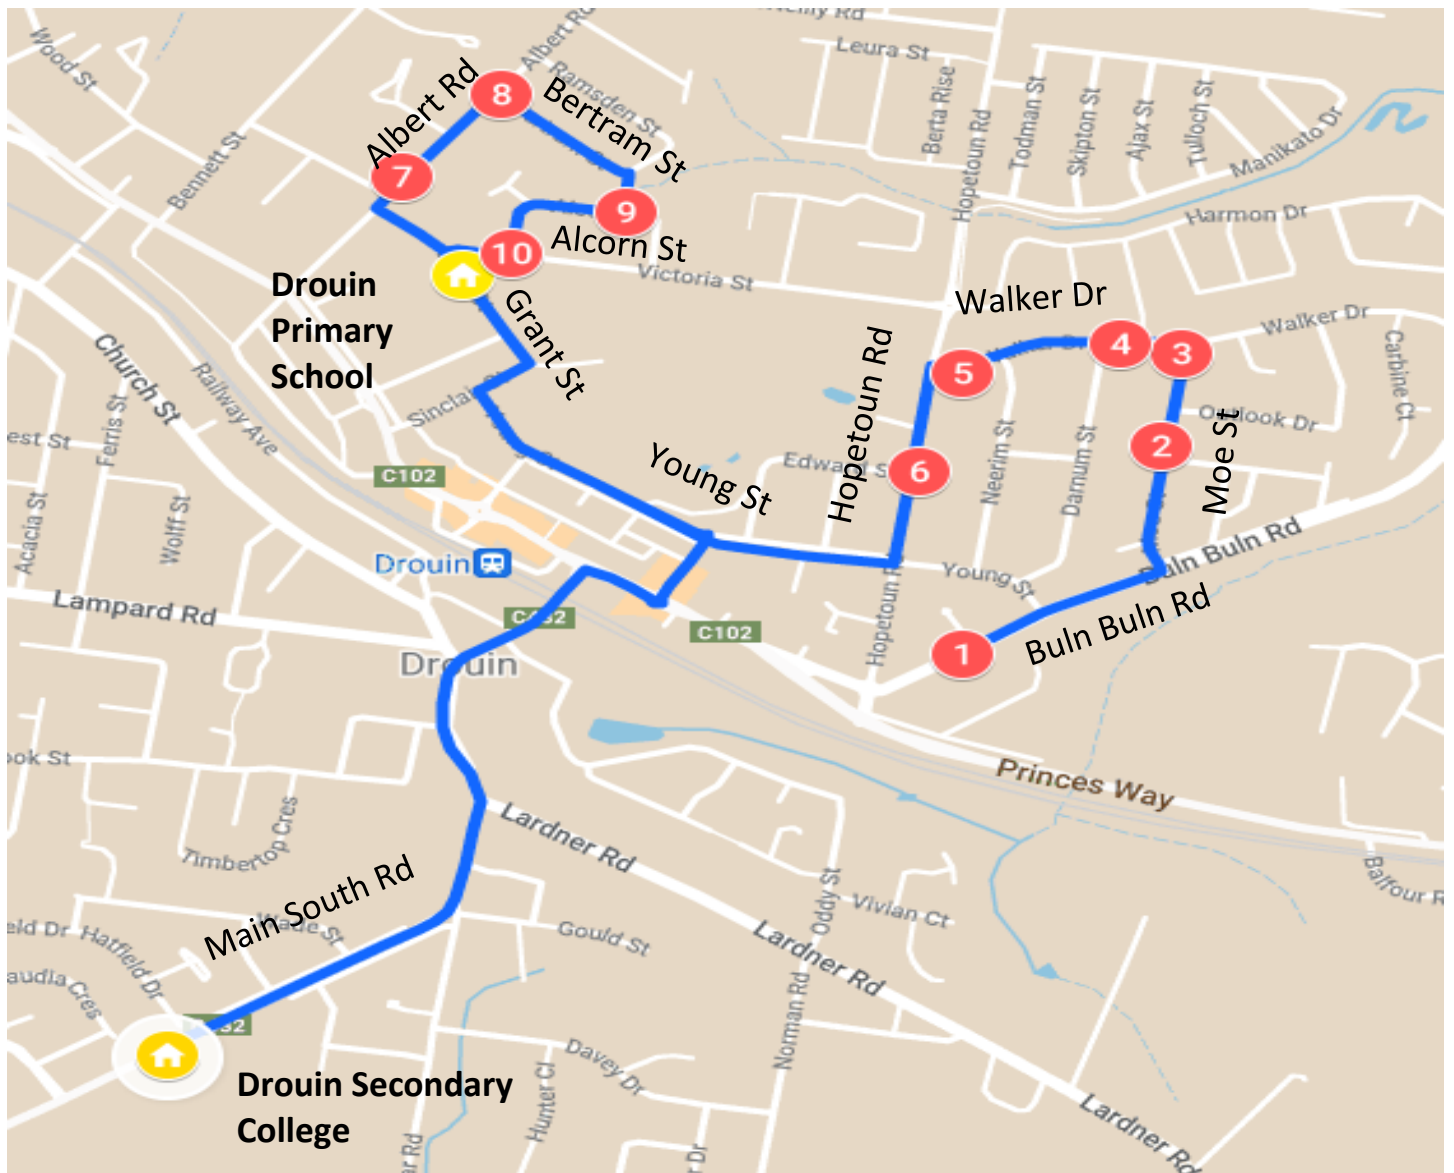

Town Run #39 – Morning Route

Drouin East – Drouin Secondary College

Stop	Description	Time
1	17 Buln Buln Rd	8:30
2	Corner of Moe St & Monaghan Ave	8:31
3	Corner of Walker & Outlook Dr	8:32
4	Corner of Walker Dr & Darnum St	8:33
5	Corner of Walker Dr & Hopetoun Rd	8:34
6	Corner of Hopetoun Rd & Edward St	8:35
	Drouin Primary School	8:37
7	Corner of Albert Rd & Armstrong Ave	8:38
8	Corner of Albert Rd & Bertram St	8:39
9	Corner of Boanyoo & Alcorn St	8:40
10	Corner of Gulai & Victoria St	8:41
	Drouin Secondary College	8:45

Town Run #39 – Afternoon Route

Drouin Secondary College – Drouin East

Stop	Description	Time
	Drouin Secondary College	3:35
1	Drouin Train Station	3:37
	Drouin Primary School	3:38
2	Corner of Albert Rd & Armstrong Ave	3:39
3	Corner of Albert Rd & Bertram St	3:40
4	Corner of Boanyoo & Alcorn St	3:41
5	Corner of Gulai & Victoria St	3:42
6	Corner of Victoria St & Lawrence Rd	3:43
7	Corner of Victoria St & Hopetoun Rd	3:44
8	Corner of Hopetoun Rd & Walker Dr	3:45
9	Corner of Walker & Outlook Dr	3:46
10	Corner of Moe St & Monaghan Ave	3:47
11	Corner of Young St & Hopetoun Rd	3:48