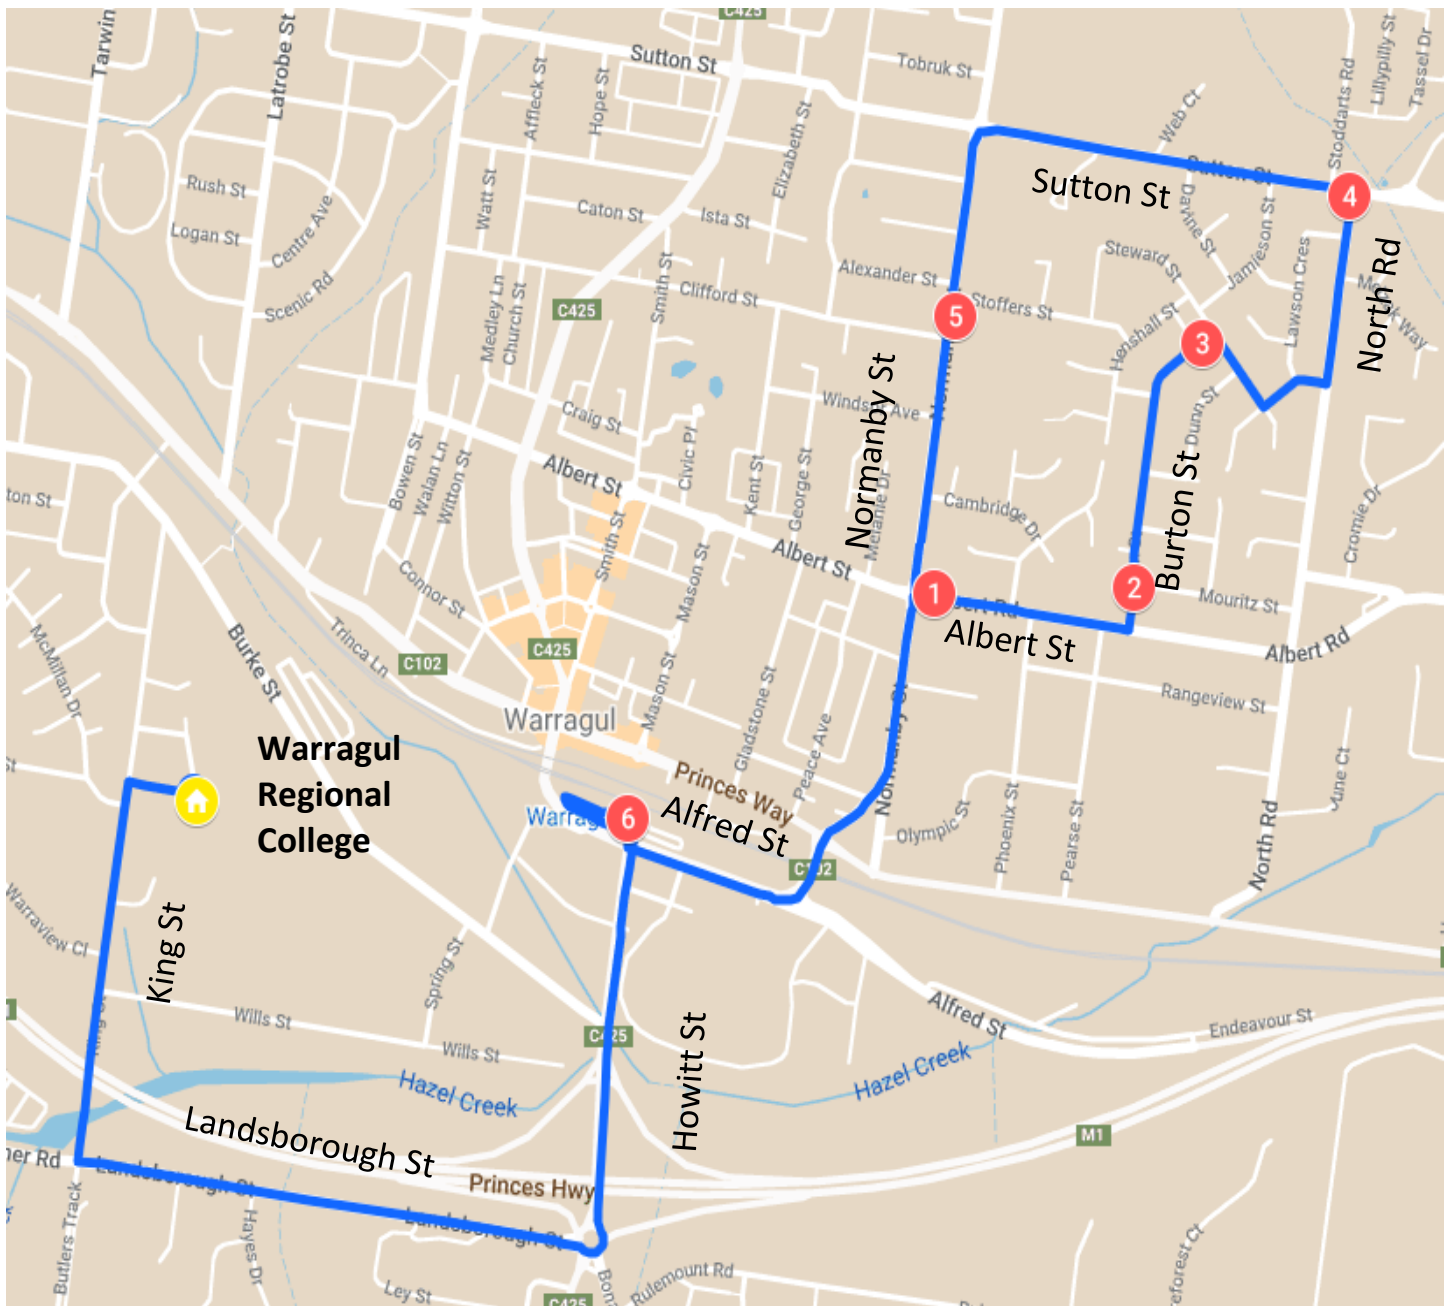

Town Run #37 – Morning Route

Warragul East – Warragul Regional College

Stop	Description	Time
1	Corner of Albert St & Normanby St	8:30
2	Corner of Burton St & Mouritz St	8:31
3	Corner of Burton St & Steward St	8:32
4	Corner of North Rd & Sutton St	8:35
5	Corner of Normanby St & Stoffers St	8:37
6	Warragul Station Terminal	8:40
	Warragul Regional College	8:45

Town Run #37 – Afternoon Route

Warragul Regional College – Warragul East

Stop	Description	Time
	Warragul Regional College	3:25
1	Warragul Station Terminal	3:30
2	Corner of Albert St & Normanby St	3:33
3	Corner of Burton St & Mouritz St	3:34
4	Corner of Burton St & Steward St	3:35
5	Corner of North Rd & Sutton St	3:38
6	Corner of Normanby St & Stoffers St	3:40