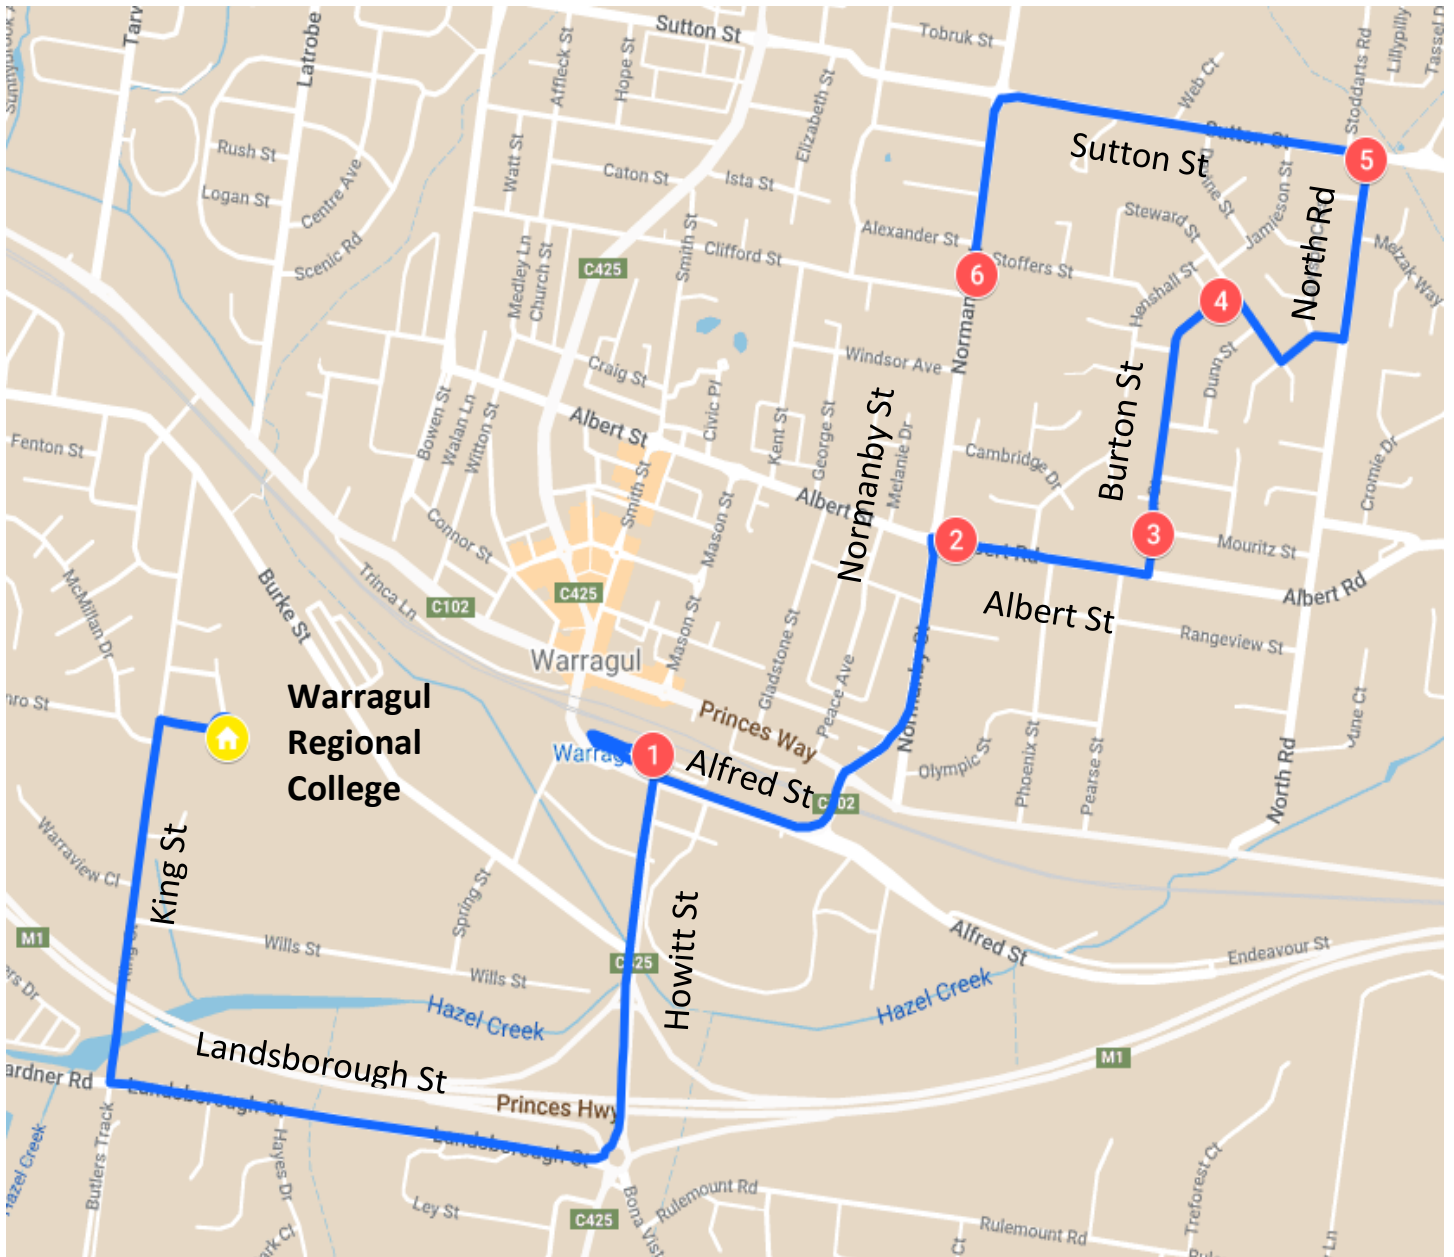

Town Run #37 – Morning Route

Warragul East – Warragul Regional College

Stop	Description	Time
1	Corner of Albert St & Normanby St	8:30
2	Corner of Burton St & Mouritz St	8:31
3	Corner of Burton St & Steward St	8:32
4	Corner of North Rd & Sutton St	8:35
5	Corner of Normanby St & Stoffers St	8:37
6	Warragul Station Terminal	8:40
	Warragul Regional College	8:45

Town Run #37 – Afternoon Route

Warragul Regional College – Warragul East

Stop	Description	Time
	Warragul Regional College	3:25
1	Warragul Station Terminal	3:30
2	Corner of Albert St & Normanby St	3:33
3	Corner of Burton St & Mouritz St	3:34
4	Corner of Burton St & Steward St	3:35
5	Corner of North Rd & Sutton St	3:38
6	Corner of Normanby St & Stoffers St	3:40