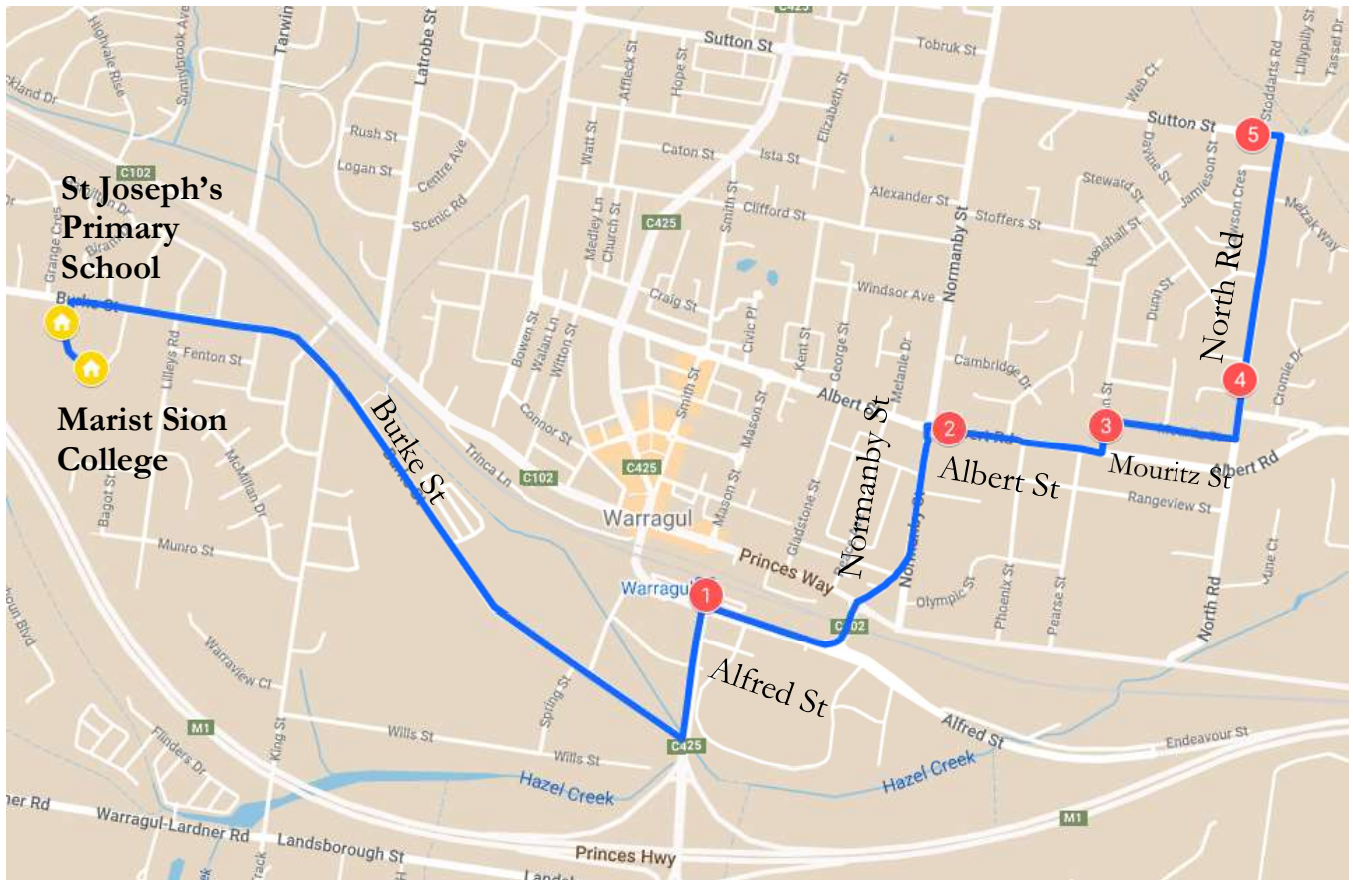

Town Run #36 – Morning

Warragul East - Marist Sion College

Stop	Description	Time
1	Corner of Albert St & Normanby St	8:30
2	Corner of Burton St & Mouritz St	8:31
3	71 North Rd	8:32
4	262 Sutton St	8:35
5	Warragul Station Terminal	8:38
	Marist Sion College	8:44
	St Joesphs Primary School	8:45

Town Run #36 – Afternoon Route

Marist Sion College – Warragul East

Stop	Description	Time
	Marist Sion College	3:30
	St Joesphs Primary School	3:31
1	Warragul Station Terminal	3:37
2	Corner of Albert St & Normanby St	3:40
3	Corner of Burton St & Mouritz St	3:41
4	71 North Rd	3:42
5	262 Sutton St	3:44