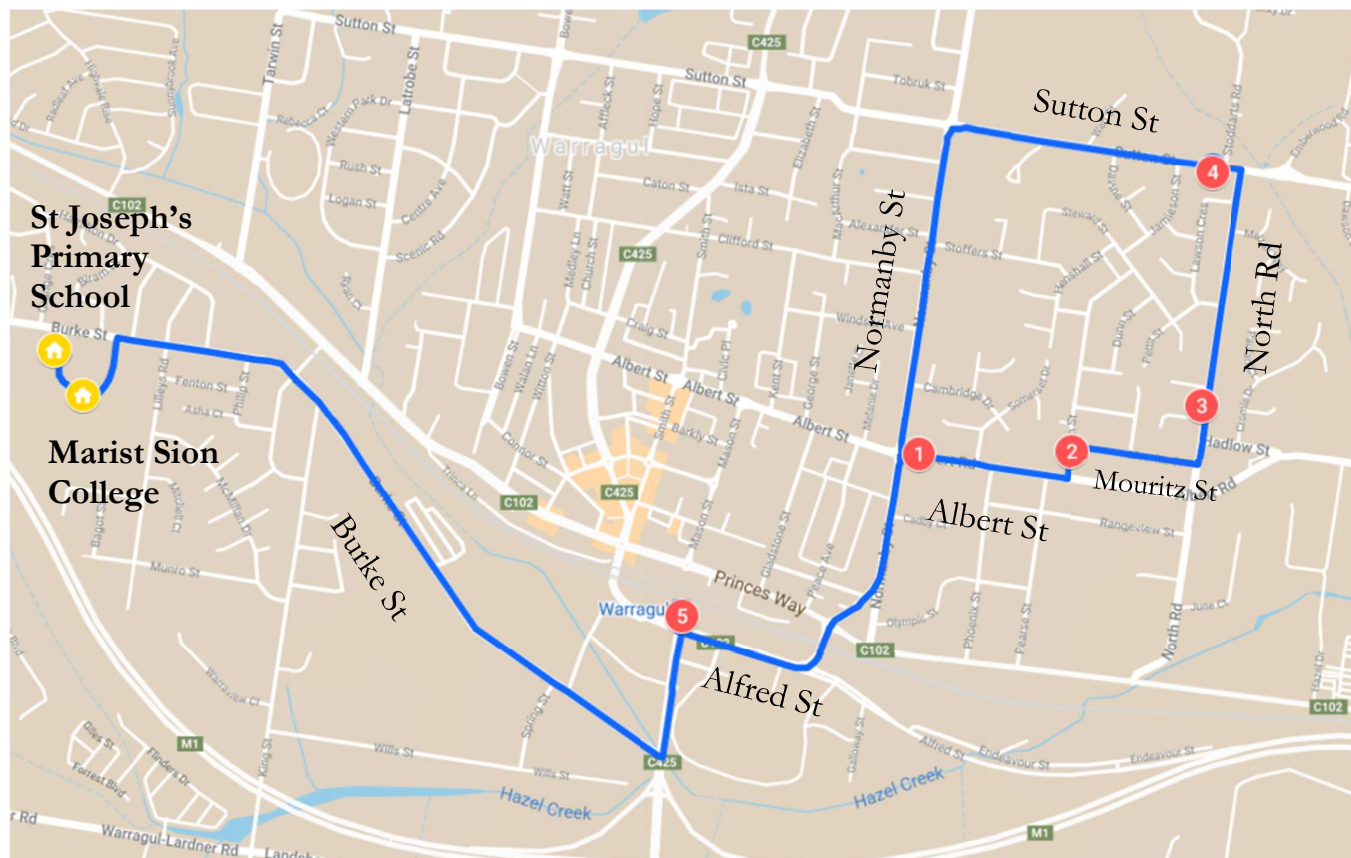

Town Run #36 – Morning

Warragul East - Marist Sion College

Stop	Description	Time
1	Corner of Albert St & Normanby St	8:30
2	Corner of Burton St & Mouritz St	8:31
3	71 North Rd	8:32
4	262 Sutton St	8:35
5	Warragul Station Terminal	8:38
	Marist Sion College	8:44
	St Joesphs Primary School	8:45

Town Run #36 – Afternoon Route

Marist Sion College – Warragul East

Stop	Description	Time
	Marist Sion College	3:30
	St Joesphs Primary School	3:31
1	Warragul Station Terminal	3:37
2	Corner of Albert St & Normanby St	3:40
3	Corner of Burton St & Mouritz St	3:41
4	71 North Rd	3:42
5	262 Sutton St	3:44