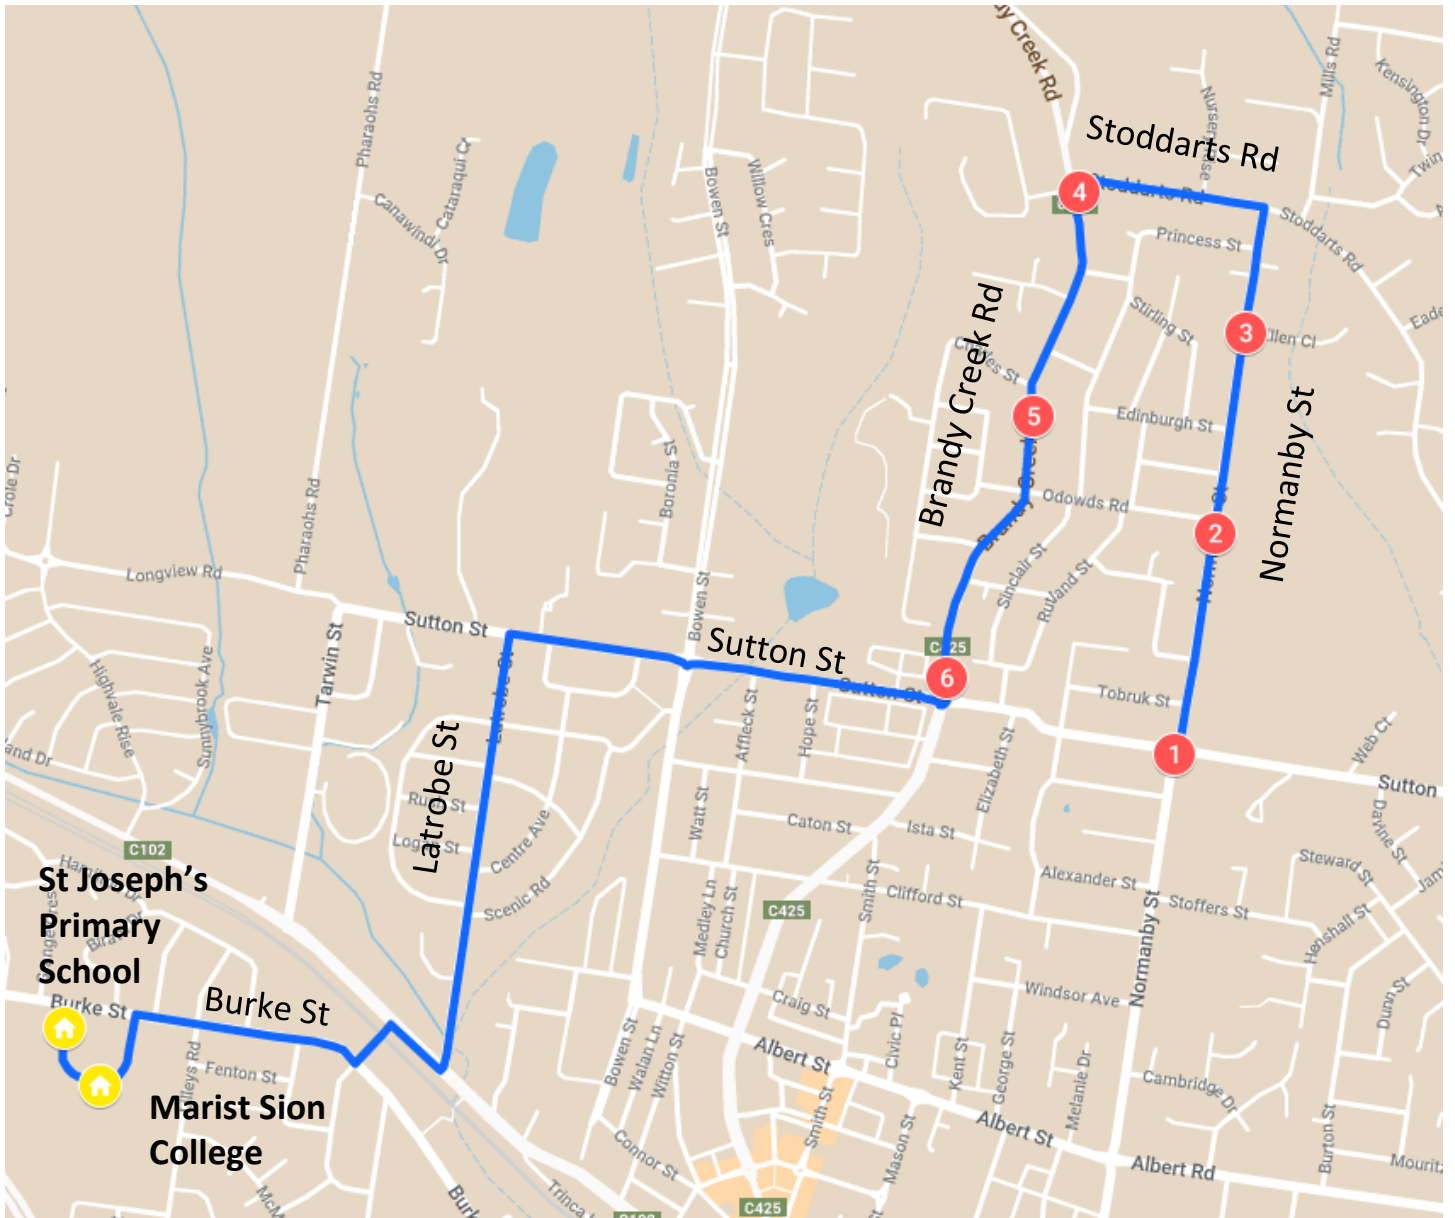

Town Run #34 – Morning Route

Warragul North - Marist Sion College

Stop	Description	Time
1	Corner of Normanby & Sutton St	8:30
2	Corner of Normanby & O'Dowds Rd	8:31
3	Normanby St (opposite Ellen Cl)	8:32
4	Corner of Brandy Creek & Stoddarts Rd	8:33
5	Brandy Creek Rd (opposite service station)	8:34
6	4 Brandy Creek Rd	8:35
	Marist Sion College	8:43
	St Joesphs Primary School	8:44

Town Run #34 – Afternoon Route

Marist Sion College – Warragul North

Stop	Description	Time
	Marist Sion College	3:30
	St Joesphs Primary School	3:31
1	Corner of Normanby & Sutton St	3:39
2	Corner of Normanby & O'Dowds Rd	3:40
3	Normanby St (opposite Ellen Cl)	3:41
4	Corner of Brandy Creek & Stoddarts Rd	3:42
5	Brandy Creek Rd (opposite service station)	3:43
6	4 Brandy Creek Rd	3:44