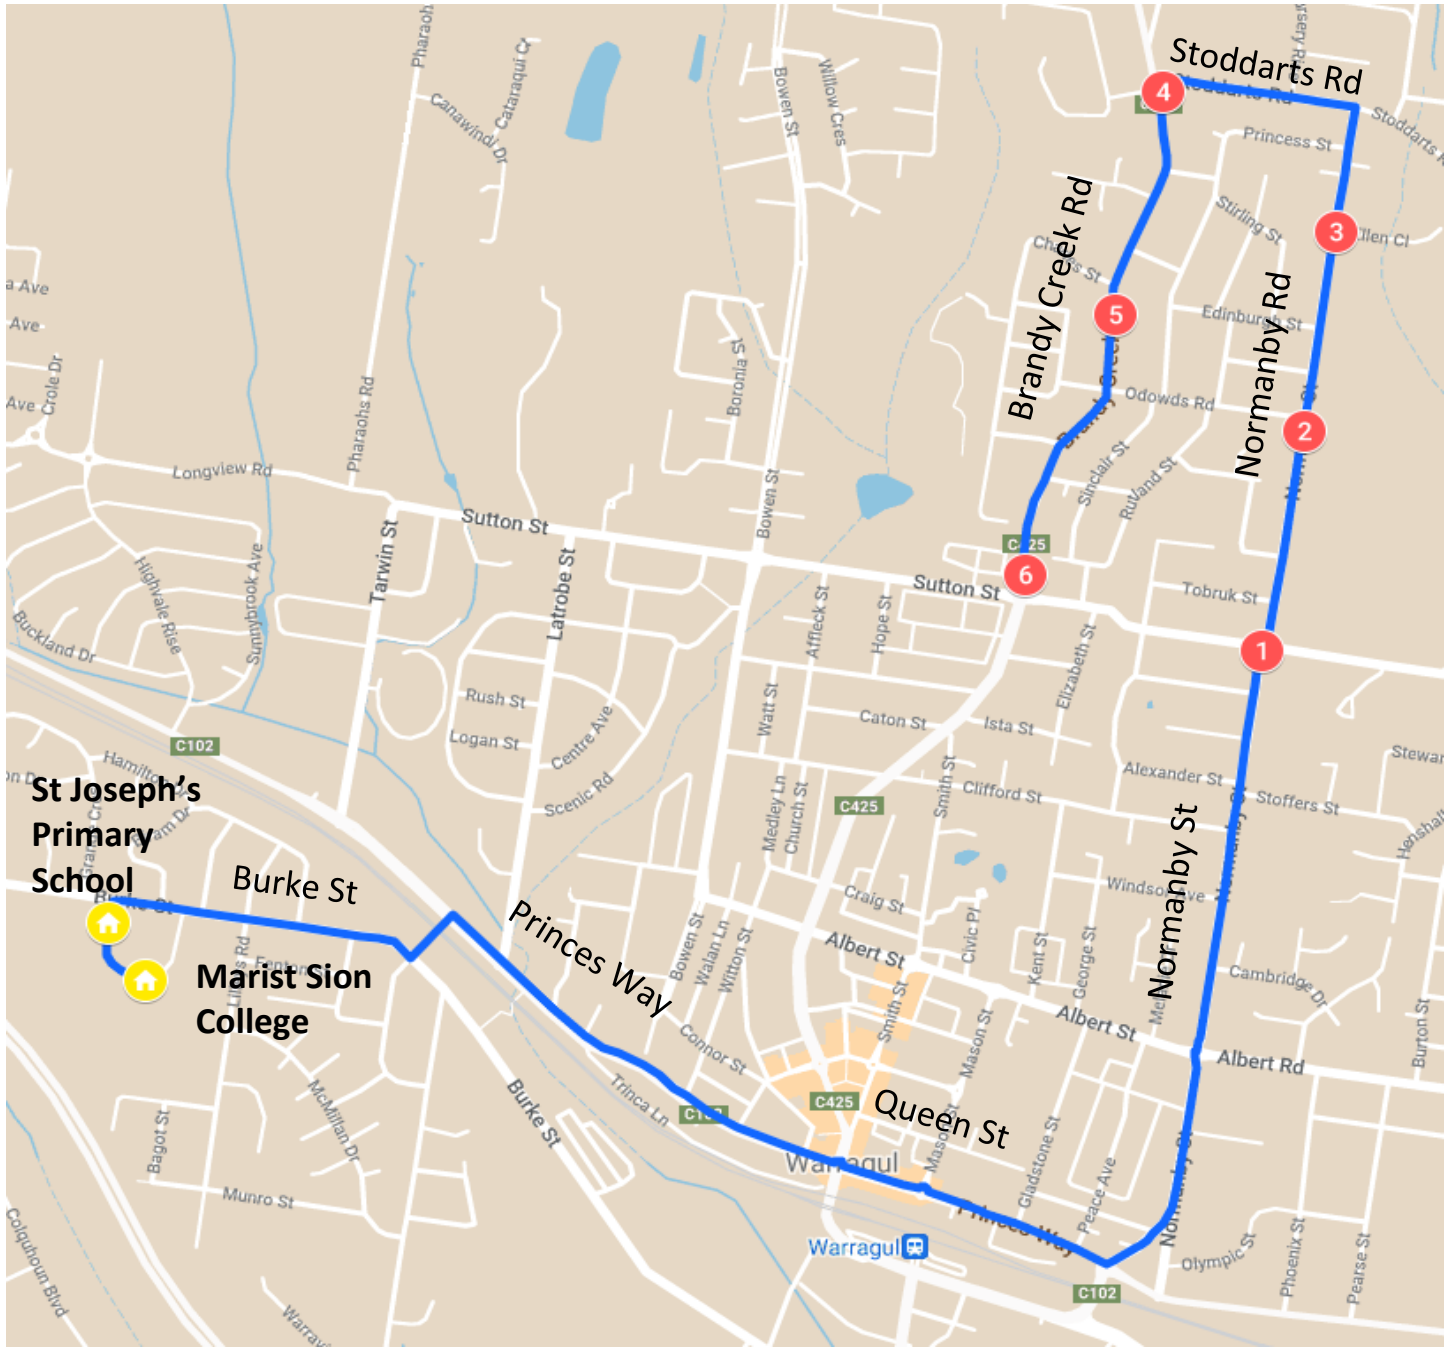

Town Run #34 – Morning Route

Warragul North - Marist Sion College

Stop	Description	Time
1	Corner of Normanby & Sutton St	8:30
2	Corner of Normanby & O'Dowds Rd	8:31
3	Normanby St (opposite Ellen Cl)	8:32
4	Corner of Brandy Creek & Stoddarts Rd	8:33
5	Brandy Creek Rd (opposite service station)	8:34
6	4 Brandy Creek Rd	8:35
	Marist Sion College	8:43
	St Joesphs Primary School	8:44

Town Run #34 – Afternoon Route

Marist Sion College – Warragul North

Stop	Description	Time
	Marist Sion College	3:30
	St Joesphs Primary School	3:31
1	Corner of Normanby & Sutton St	3:39
2	Corner of Normanby & O'Dowds Rd	3:40
3	Normanby St (opposite Ellen Cl)	3:41
4	Corner of Brandy Creek & Stoddarts Rd	3:42
5	Brandy Creek Rd (opposite service station)	3:43
6	4 Brandy Creek Rd	3:44