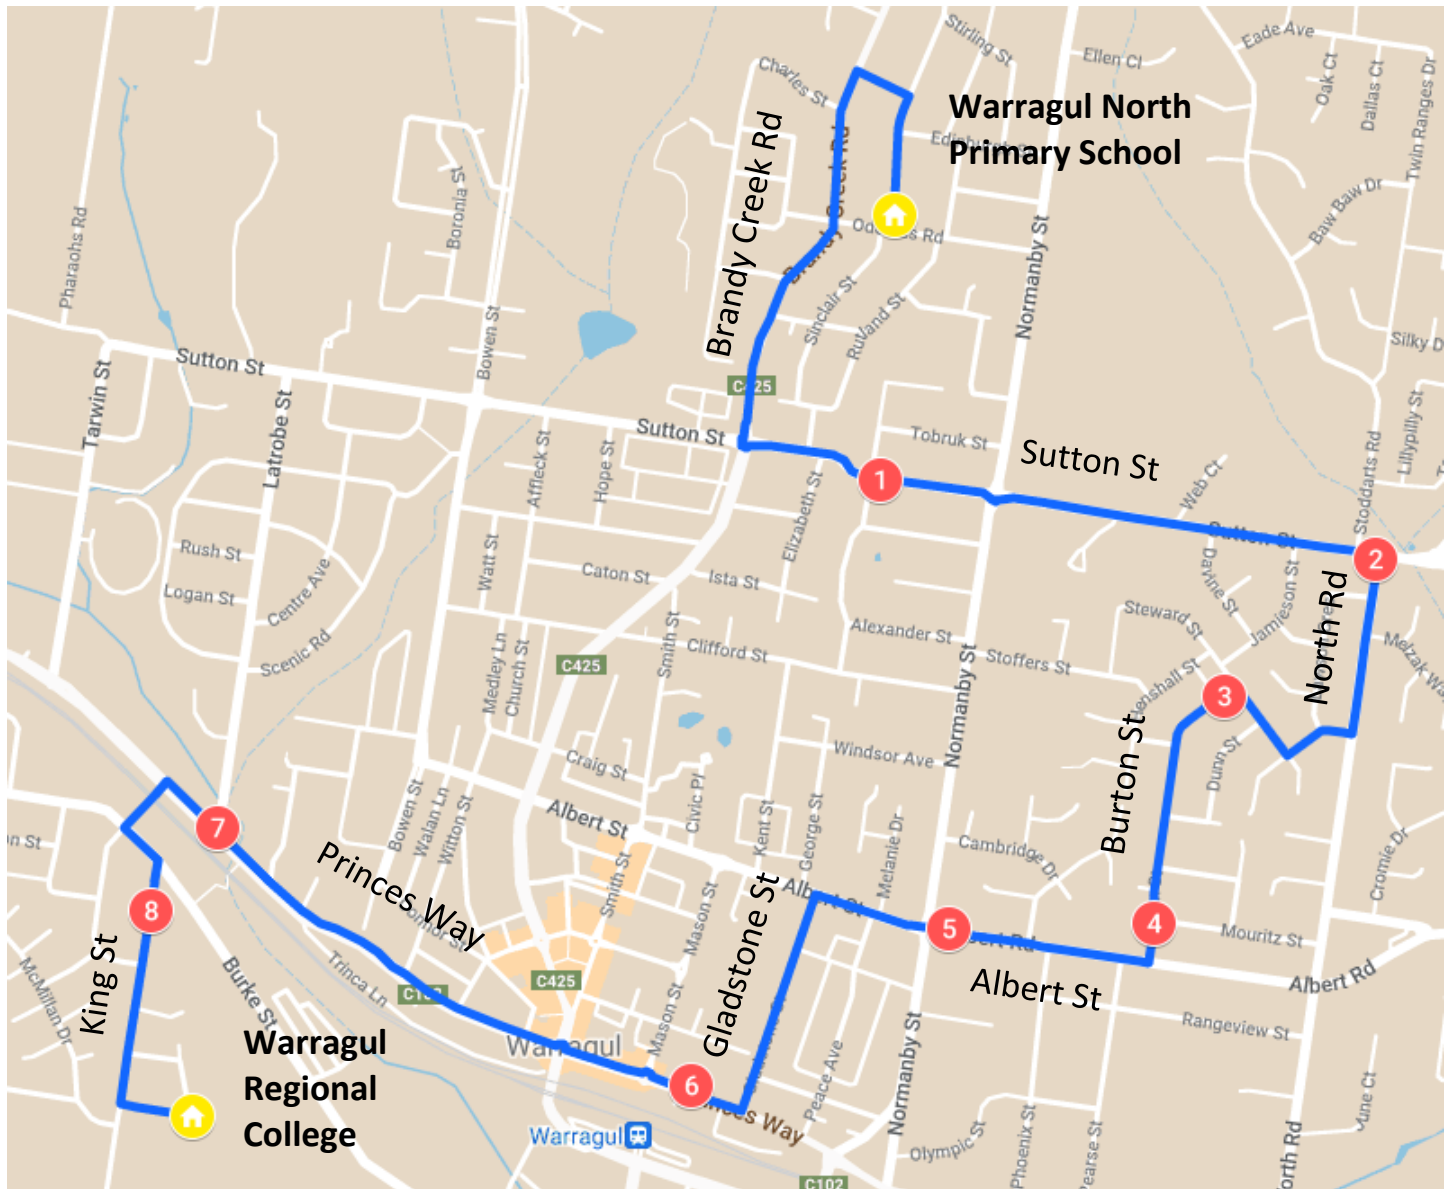

Town Run #33 – Morning Route

Warragul East – Warragul North Primary School

Stop	Description	Time
	Warragul Regional College	8:30
1	9 King St	8:31
2	Corner of Princes Way & Toorak Ave	8:32
3	Princes Way - between Mason & Gladstone St	8:33
4	Corner of Albert St & Normanby St	8:34
5	Corner or Burton St & Mouritz St	8:35
6	Corner of Burton St & Stewart St	8:37
7	Corner of North Rd & Sutton St	8:40
8	Corner of MacArthur St & Sutton St	8:41
	Warragul North Primary School	8:43

Town Run #33 – Afternoon Route

Warragul North Primary School – Warragul East

Stop	Description	Time
	Warragul North Primary School	3:30
1	Corner of MacArthur St & Sutton St	3:32
2	Corner of North Rd & Sutton St	3:33
3	Corner of Burton St & Stewart St	3:36
4	Corner of Burton St & Mouritz St	3:38
5	Corner of Albert St & Normanby St	3:39
6	Princes Way - between Mason & Gladstone St	3:40
7	Princess Way – opposite Latrobe St	3:41
8	8 King St	3:42
	Warragul Regional College	3:43