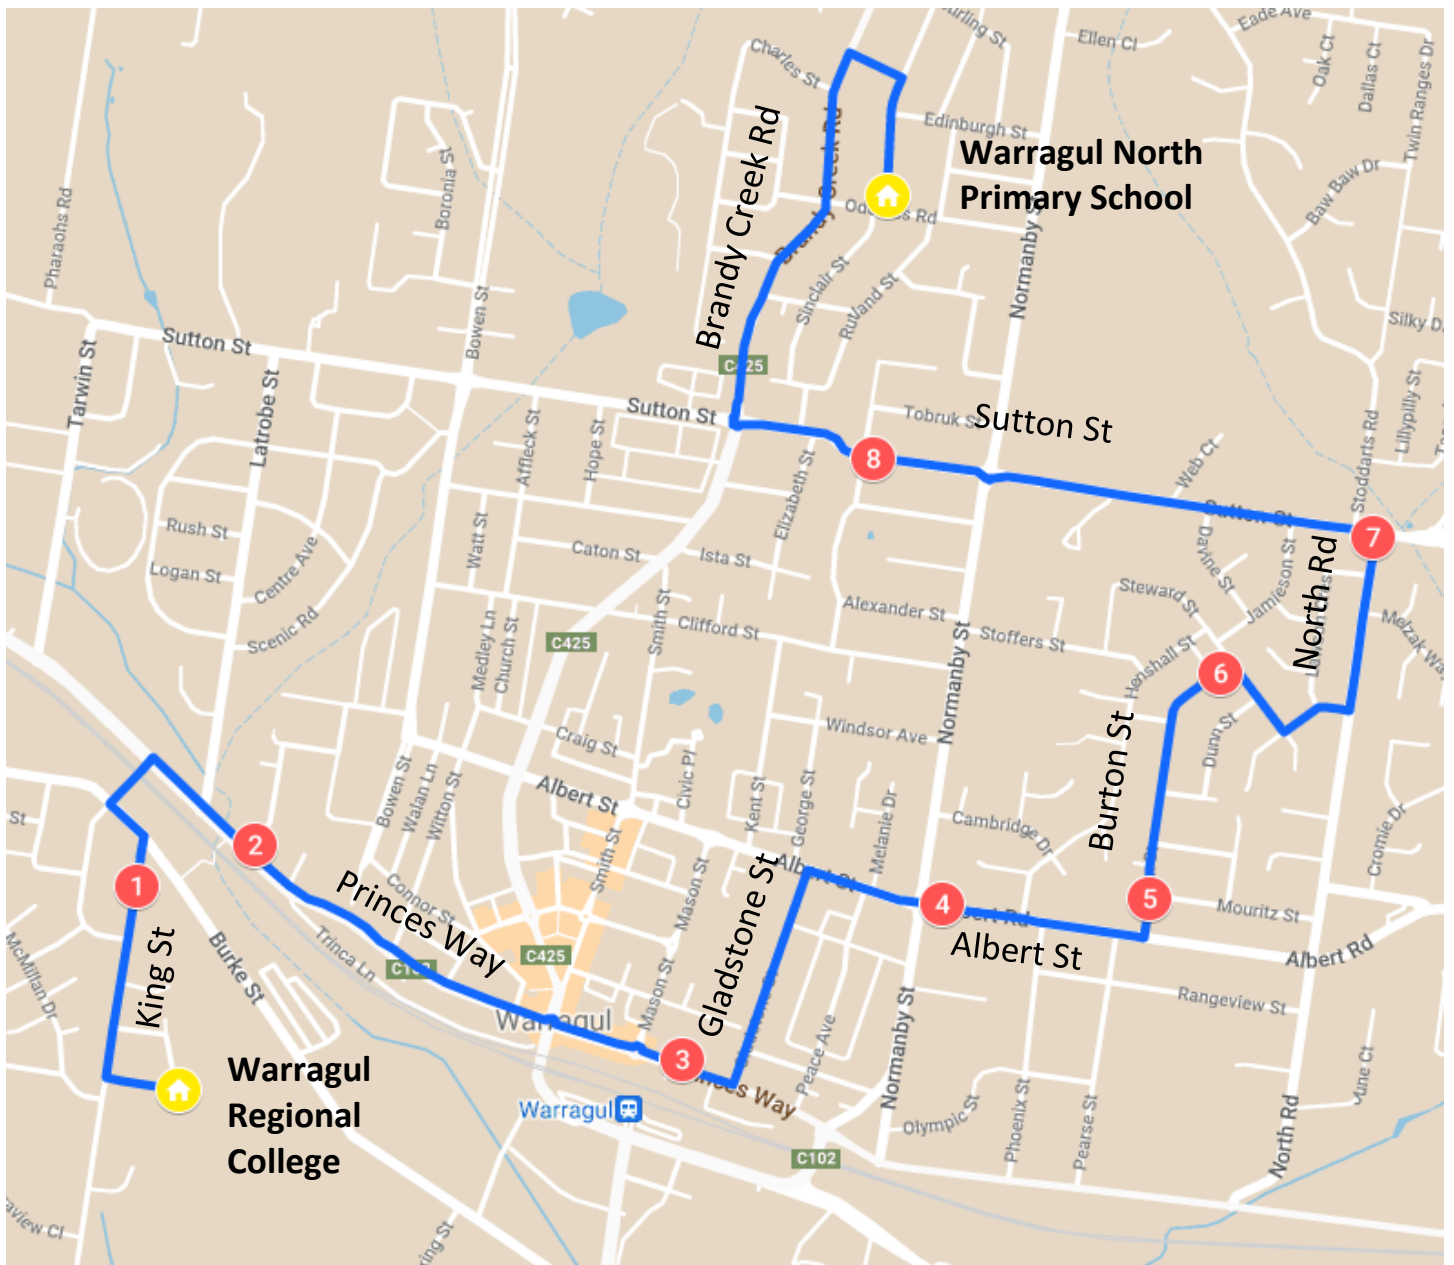

Town Run #33 – Morning Route

Warragul East – Warragul North Primary School

Stop	Description	Time
	Warragul Regional College	8:30
1	9 King St	8:31
2	Corner of Princes Way & Toorak Ave	8:32
3	Princes Way - between Mason & Gladstone St	8:33
4	Corner of Albert St & Normanby St	8:34
5	Corner or Burton St & Mouritz St	8:35
6	Corner of Burton St & Stewart St	8:37
7	Corner of North Rd & Sutton St	8:40
8	Corner of MacArthur St & Sutton St	8:41
	Warragul North Primary School	8:43

Town Run #33 – Afternoon Route

Warragul North Primary School – Warragul East

Stop	Description	Time
	Warragul North Primary School	3:30
1	Corner of MacArthur St & Sutton St	3:32
2	Corner of North Rd & Sutton St	3:33
3	Corner of Burton St & Stewart St	3:36
4	Corner of Burton St & Mouritz St	3:38
5	Corner of Albert St & Normanby St	3:39
6	Princes Way - between Mason & Gladstone St	3:40
7	Princess Way – opposite Latrobe St	3:41
8	8 King St	3:42
	Warragul Regional College	3:43