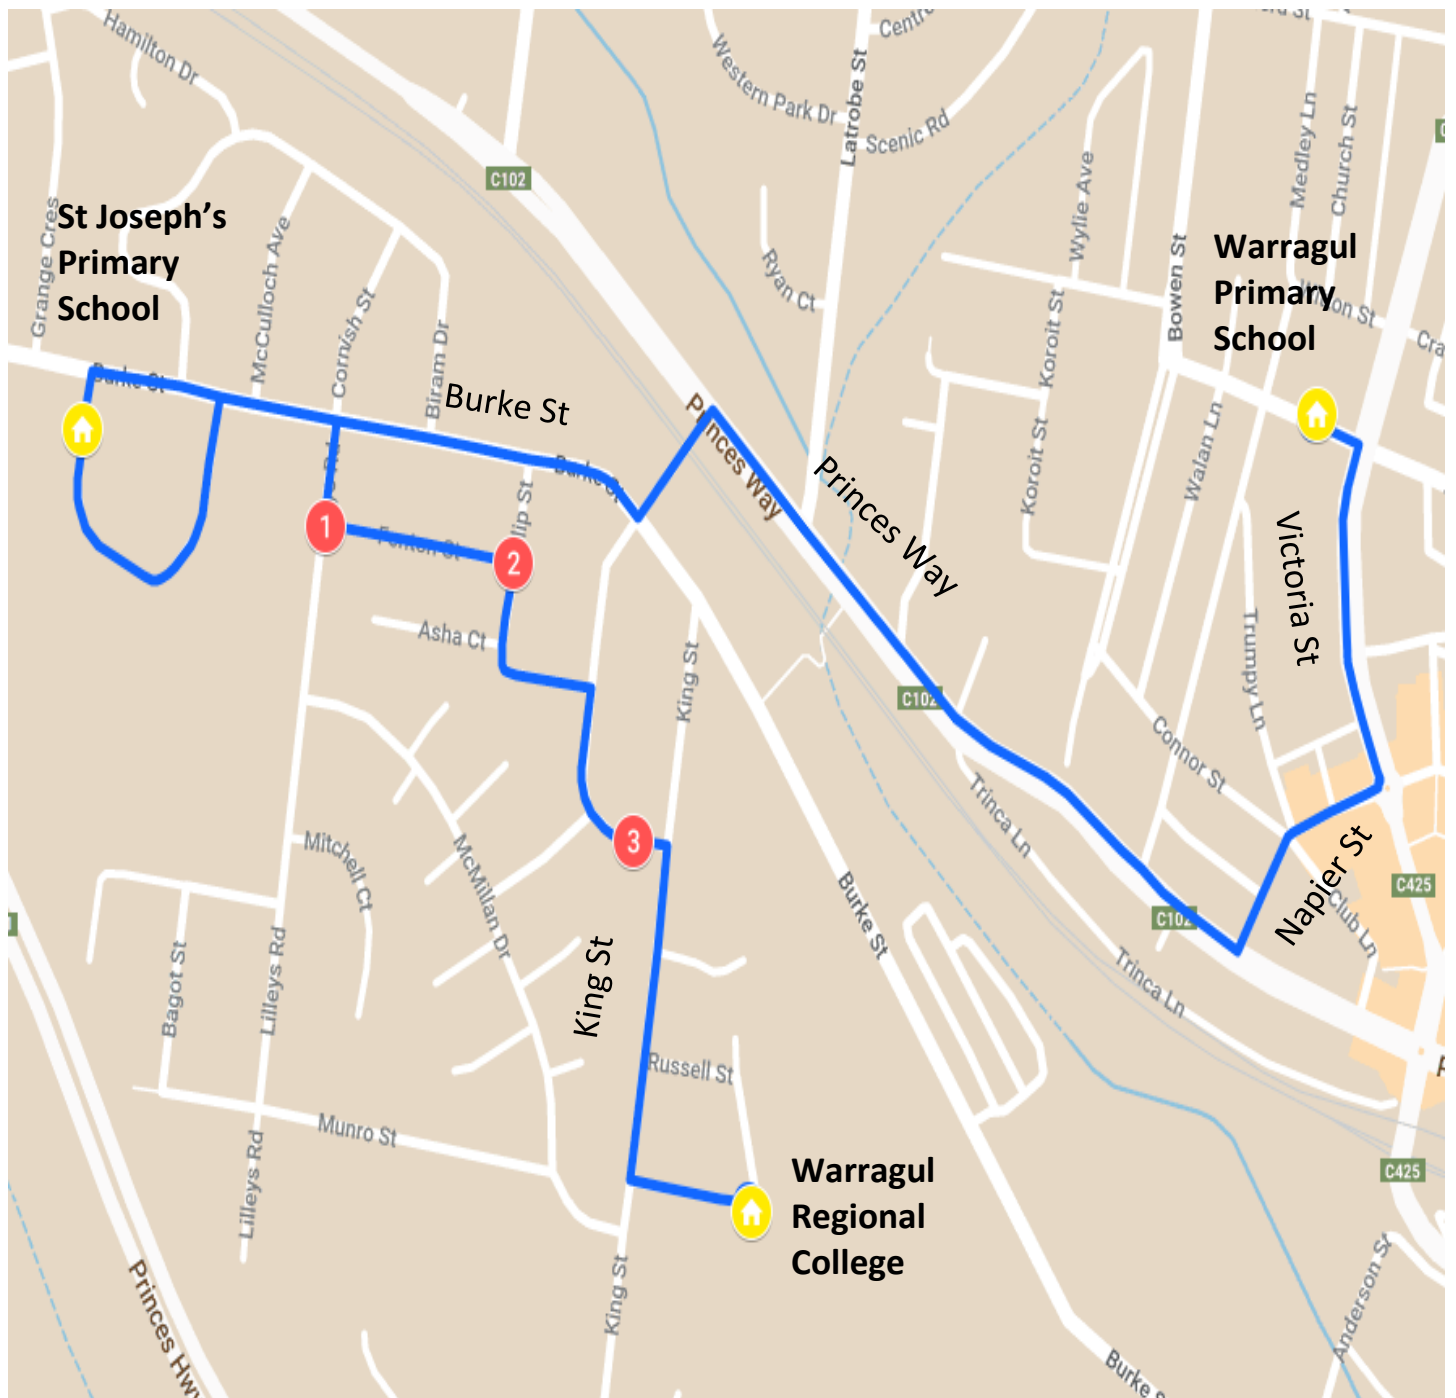

# Town Run #32 – Morning Route

St Joesphs Transfer – Warragul Primary School

Stop	Description	Time
	Warragul Regional College	8:30
1	2 Colman St	8:32
2	Corner of Phillip & Fenton St	8:34
3	Corner of Fenton St & Lilleys Rd	8:35
	St Joes Primary School	8:37
	Warragul Primary School	8:43

# Town Run #32 – Afternoon Route

Warragul Primary School - St Joseph's Transfer

Stop	Description	Time
	Warragul Primary School	3:30
	St Joes Primary School	3:36
1	Corner of Fenton St & Lilleys Rd	3:38
2	Corner of Phillip & Fenton St	3:39
3	2 Colman St	3:41
	Warragul Regional College	3:44