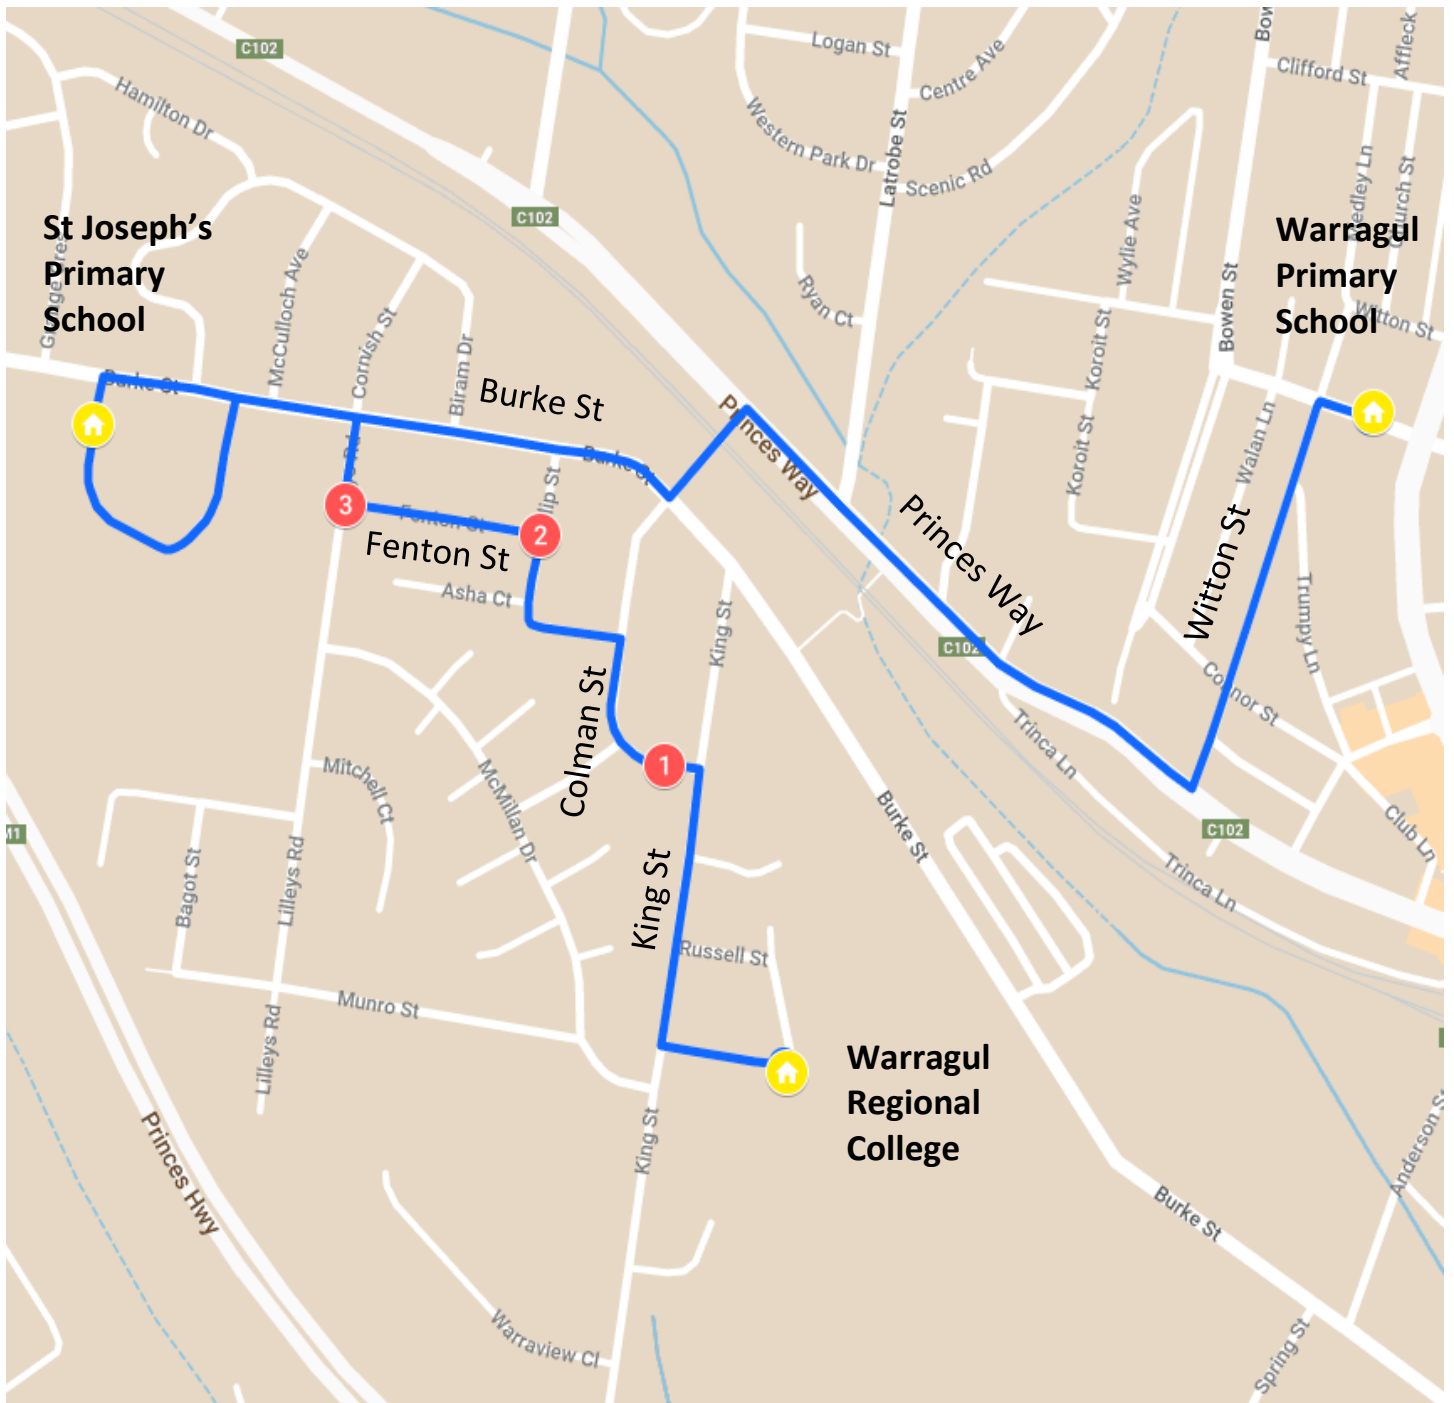

# Town Run #32 – Morning Route

St Joesphs Transfer – Warragul Primary School

Stop	Description	Time
	Warragul Regional College	8:30
1	2 Colman St	8:32
2	Corner of Phillip & Fenton St	8:34
3	Corner of Fenton St & Lilleys Rd	8:35
	St Joes Primary School	8:37
	Warragul Primary School	8:43

# Town Run #32 – Afternoon Route

Warragul Primary School - St Joseph's Transfer

Stop	Description	Time
	Warragul Primary School	3:30
	St Joes Primary School	3:36
1	Corner of Fenton St & Lilleys Rd	3:38
2	Corner of Phillip & Fenton St	3:39
3	2 Colman St	3:41
	Warragul Regional College	3:44