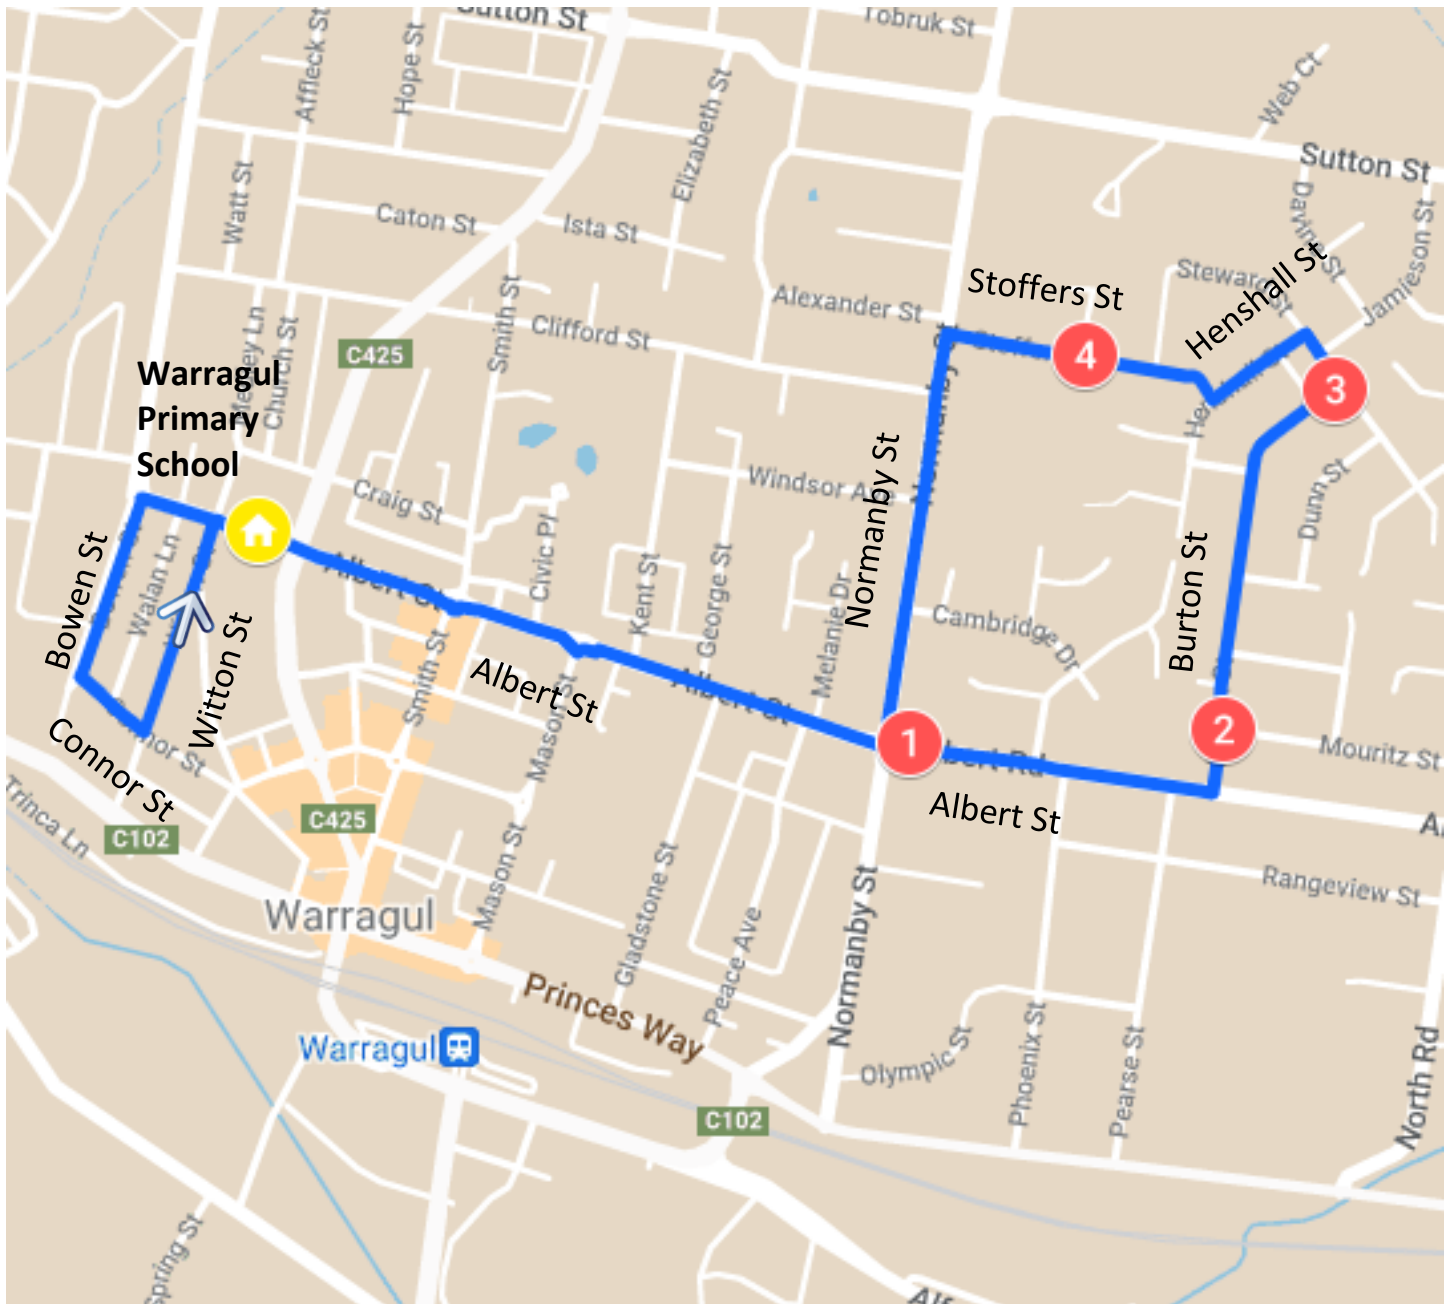

# Town Run #31 – Morning Route

Warragul East – Warragul Primary School

Stop	Description	Time
1	Corner of Albert St & Normanby St	8:30
2	Corner of Burton St & Mouritz St	8:32
3	Corner of Burton St & Stewart St	8:35
4	Corner of Stoffers St & Stoll St	8:38
	Warragul Primary School	8:43

# Town Run #31 – Afternoon Route

Warragul Primary School – Warragul East

Stop	Description	Time
	Warragul Primary School	3:30
1	Corner of Albert St & Normanby St	3:35
2	Corner of Burton St & Mouritz St	3:37
3	Corner of Burton St & Stewart St	3:40
4	Corner of Stoffers St & Stoll St	3:43