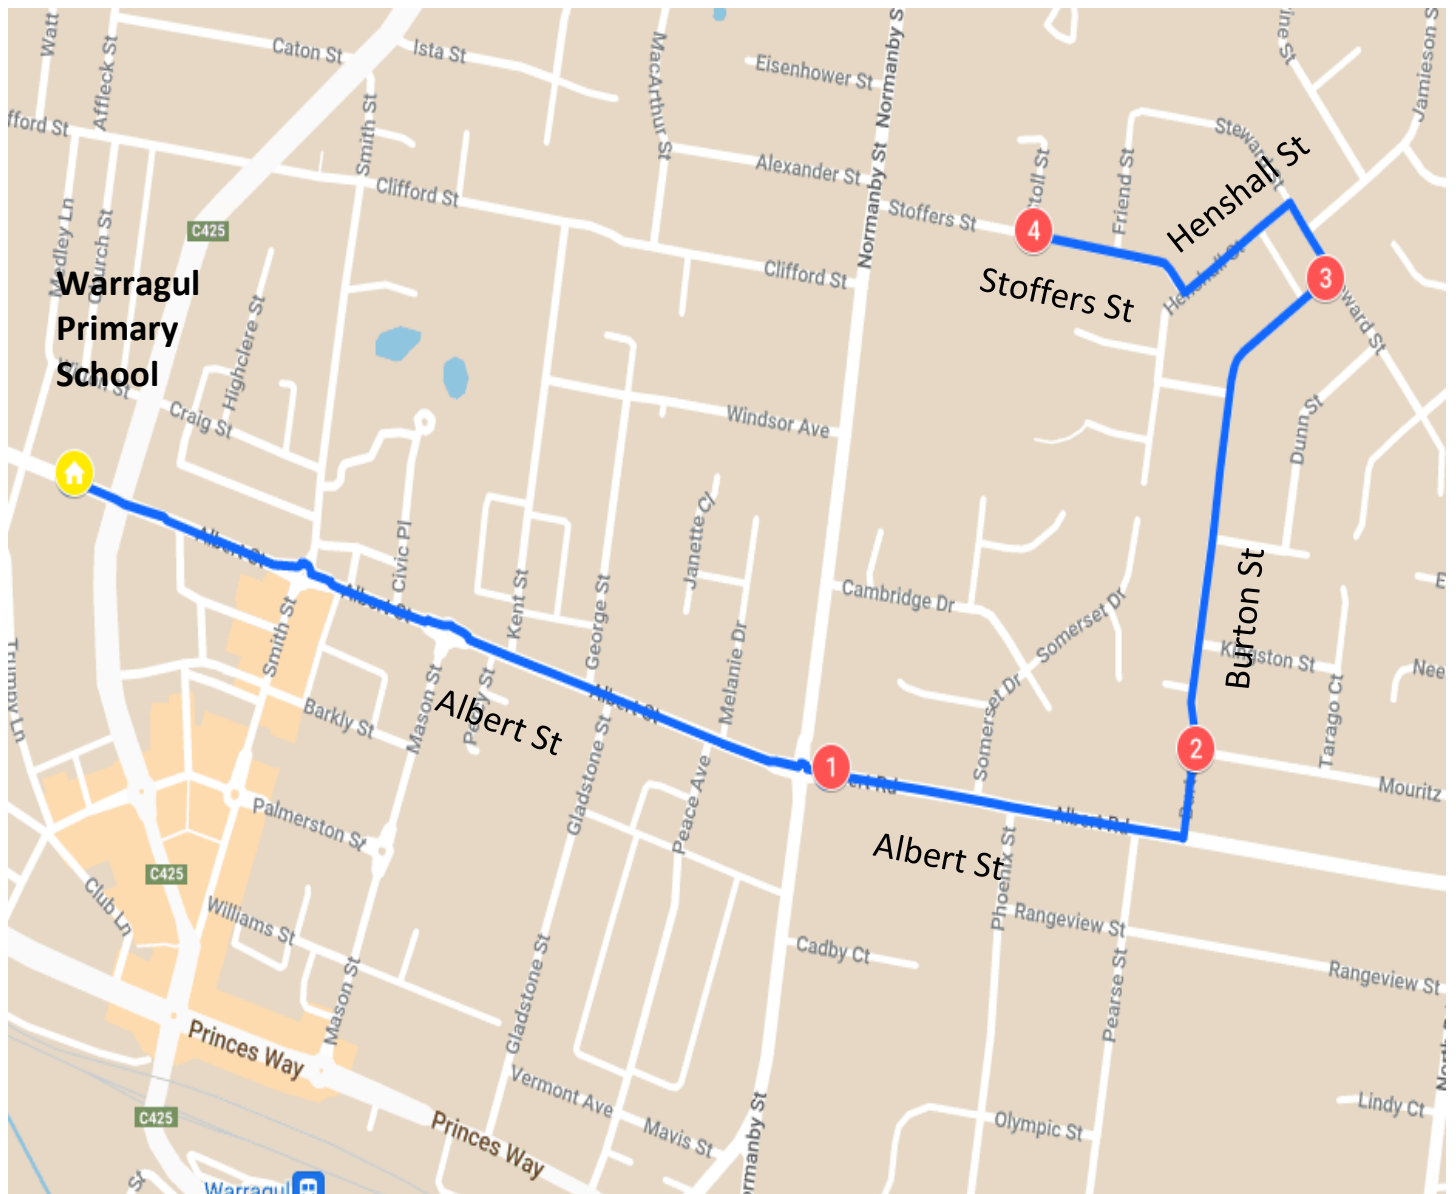

# Town Run #31 – Morning Route

Warragul East – Warragul Primary School

Stop	Description	Time
1	Corner of Albert St & Normanby St	8:30
2	Corner of Burton St & Mouritz St	8:32
3	Corner of Burton St & Stewart St	8:35
4	Corner of Stoffers St & Stoll St	8:38
	Warragul Primary School	8:43

# Town Run #31 – Afternoon Route

Warragul Primary School – Warragul East

Stop	Description	Time
	Warragul Primary School	3:30
1	Corner of Albert St & Normanby St	3:35
2	Corner of Burton St & Mouritz St	3:37
3	Corner of Burton St & Stewart St	3:40
4	Corner of Stoffers St & Stoll St	3:43