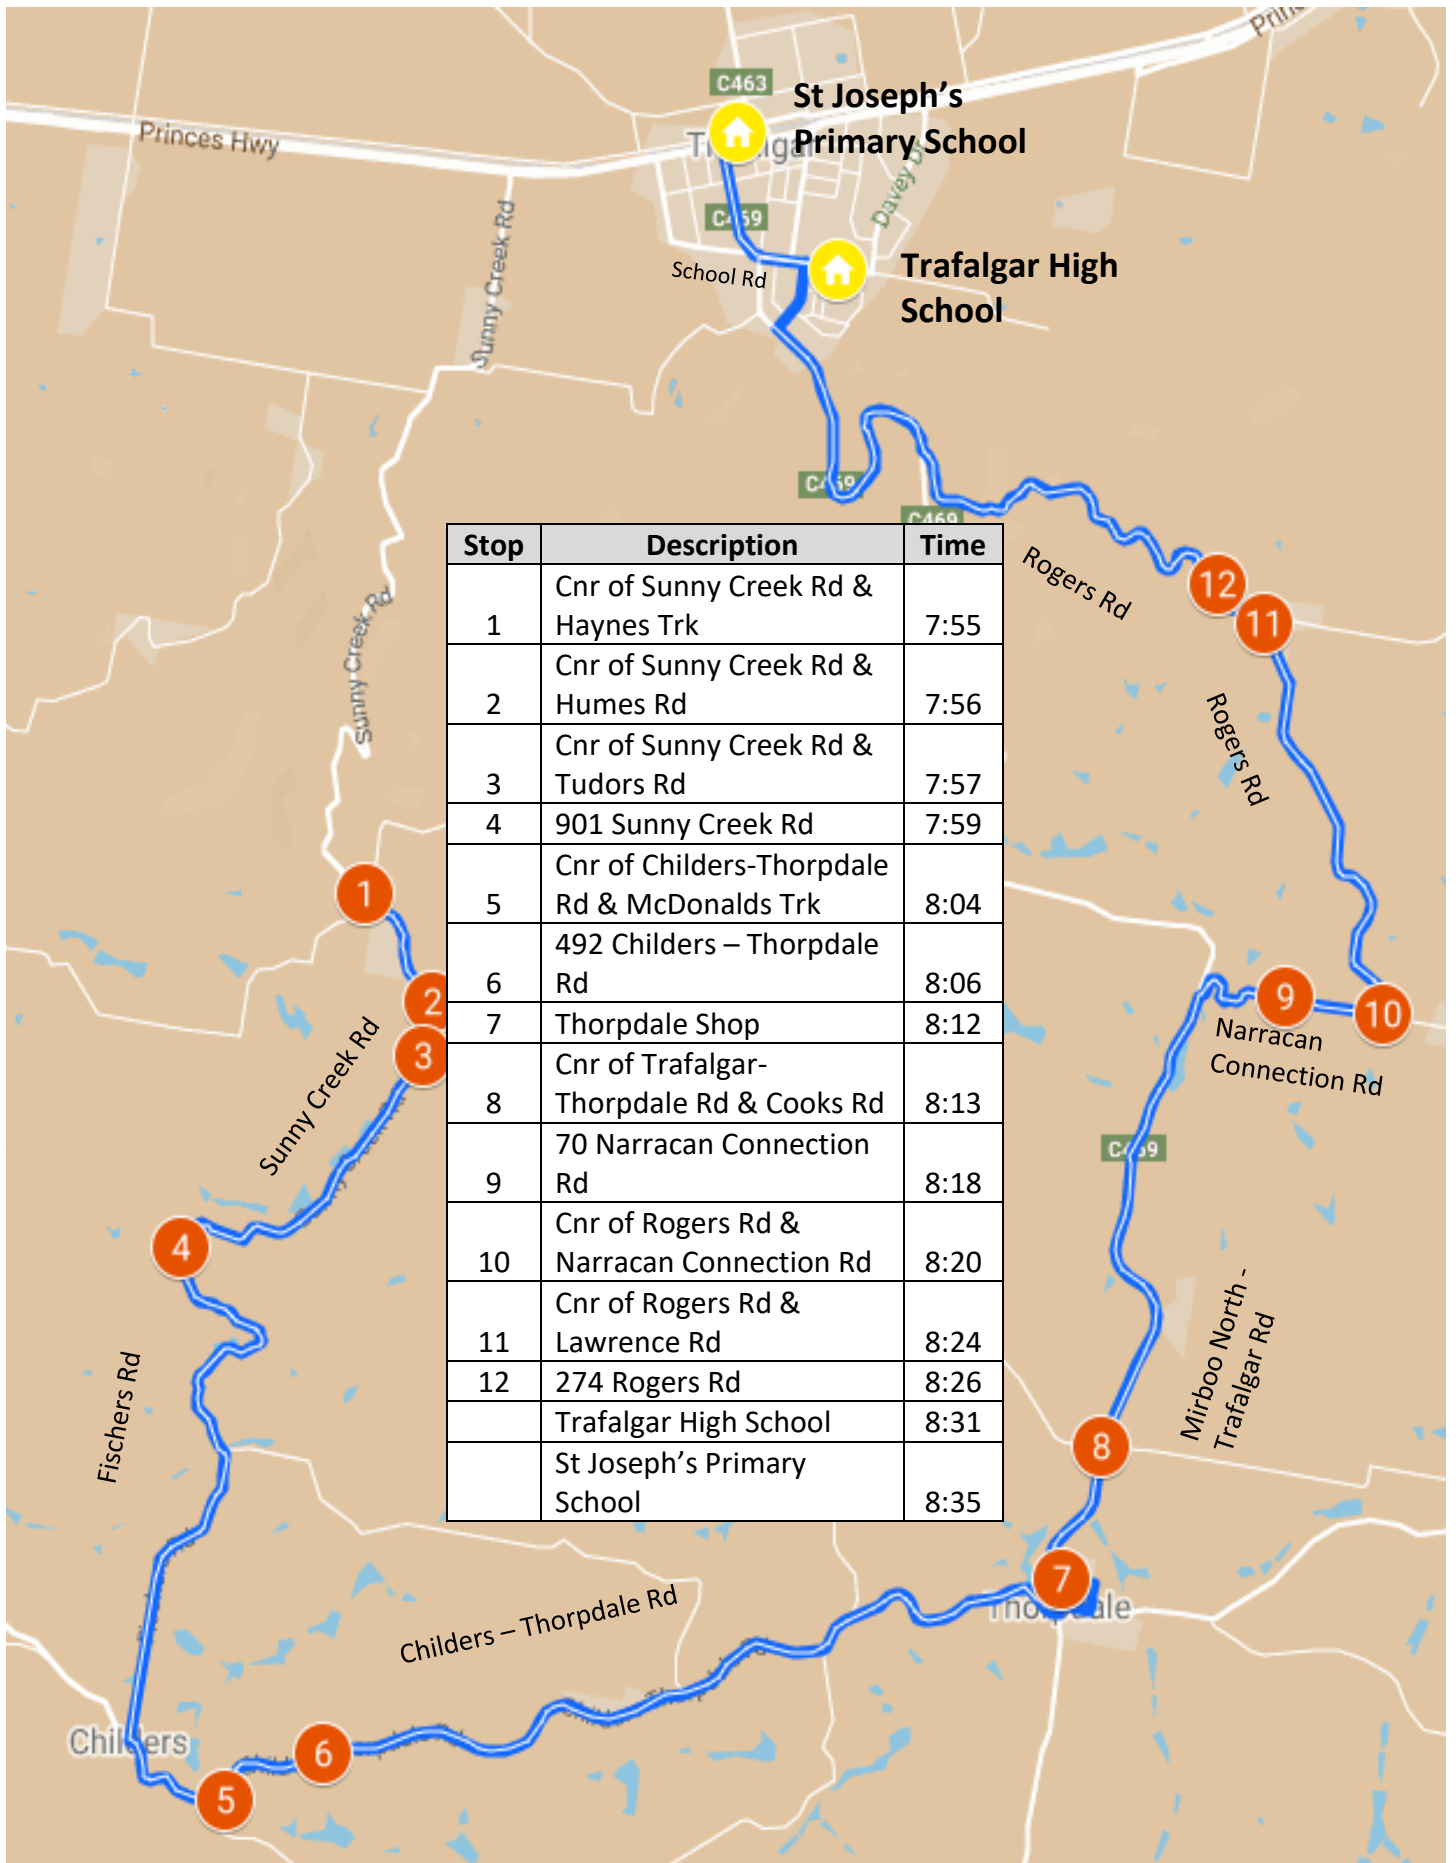

# Thorpdale – Morning Route

Trafalgar High School

# Thorpdale – Afternoon Route

Trafalgar High School