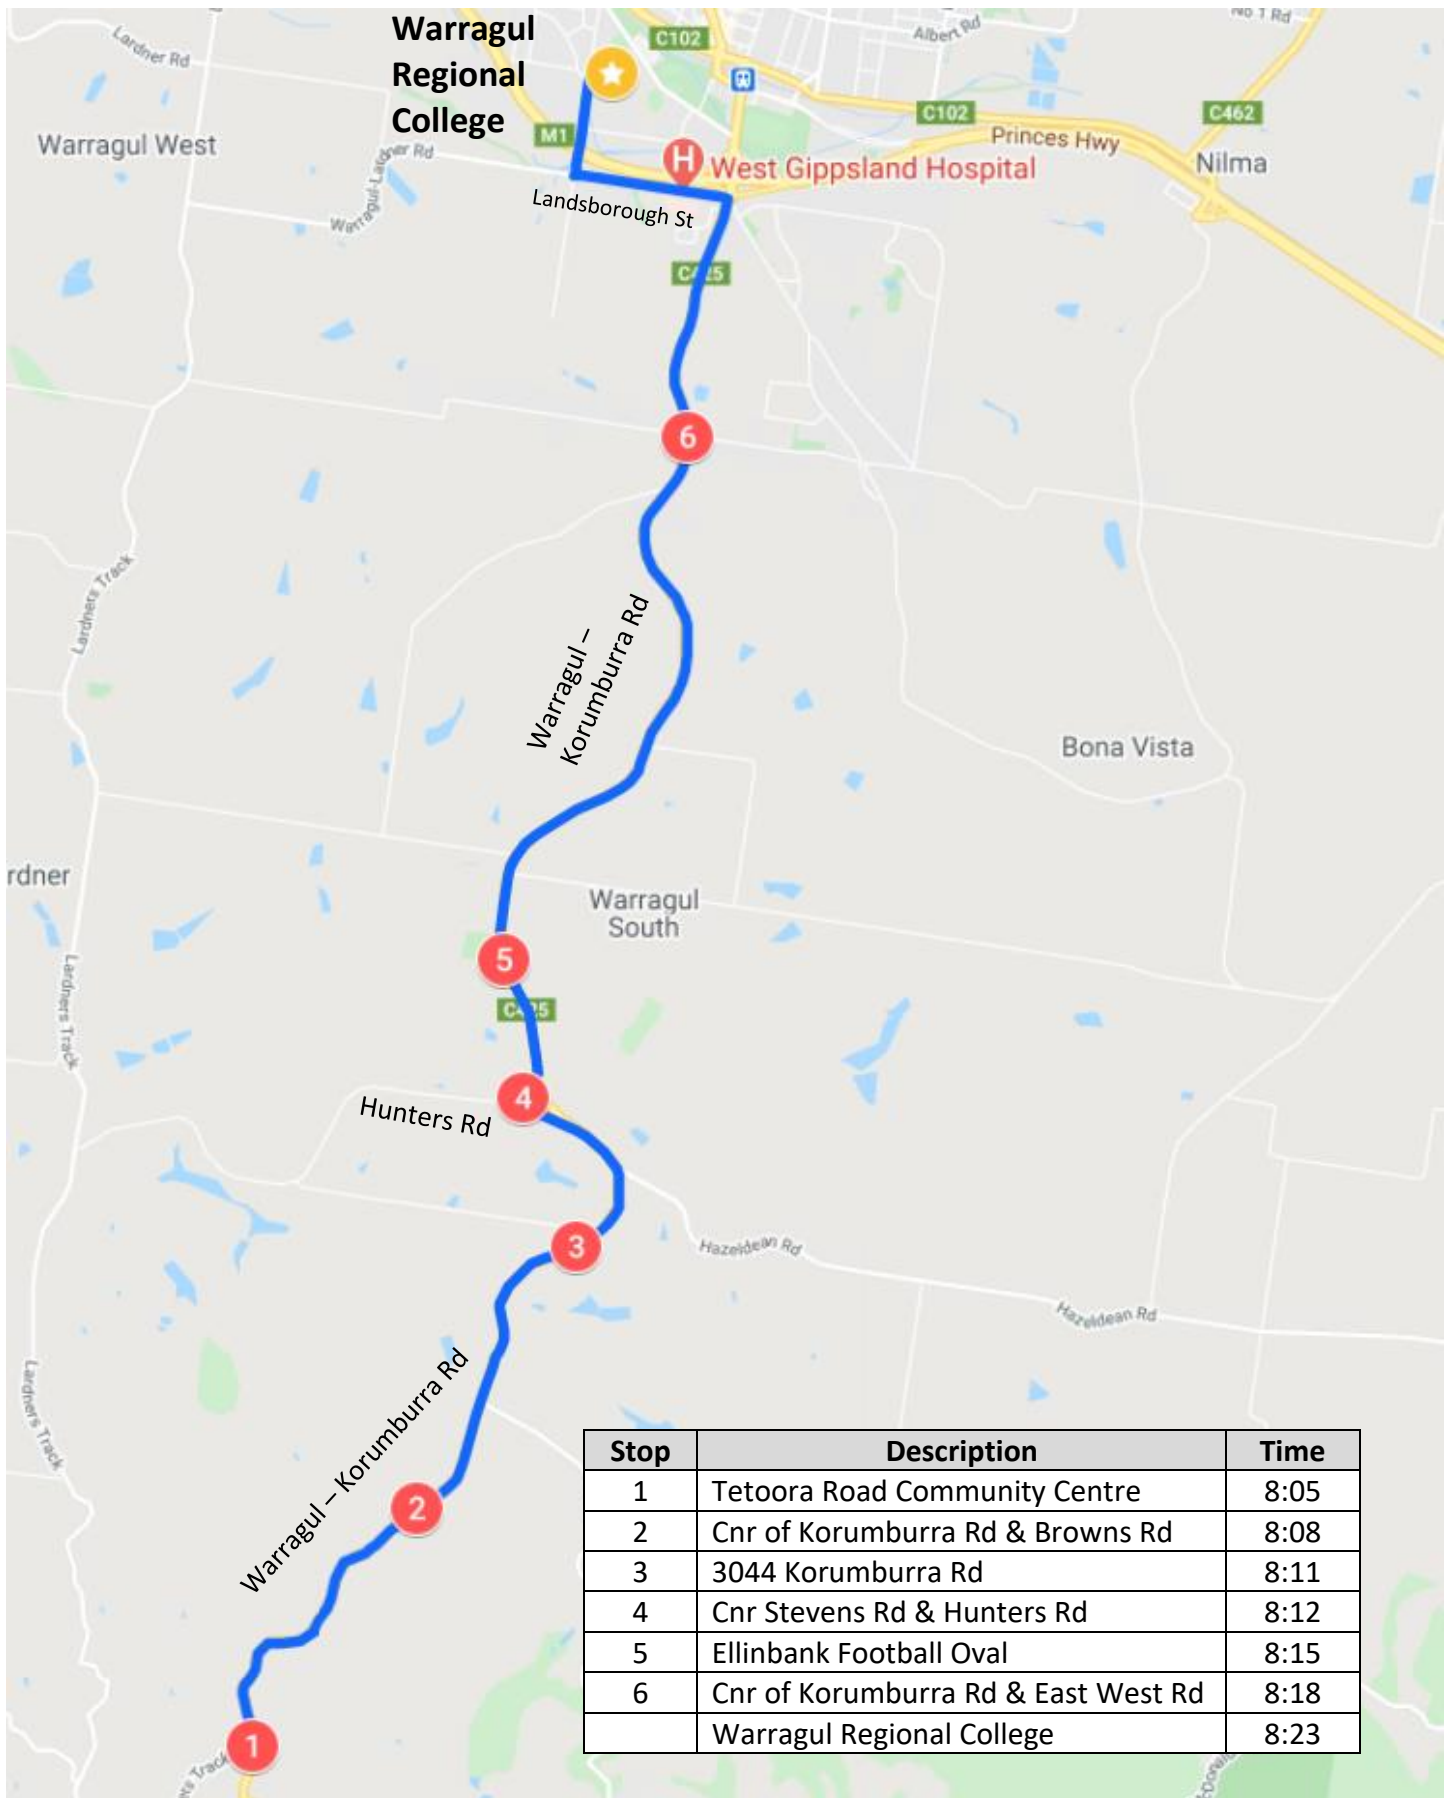

Tetoora Rd – Morning Route

Warragul Regional College

Tetoora Rd – Afternoon Route

Warragul Regional College