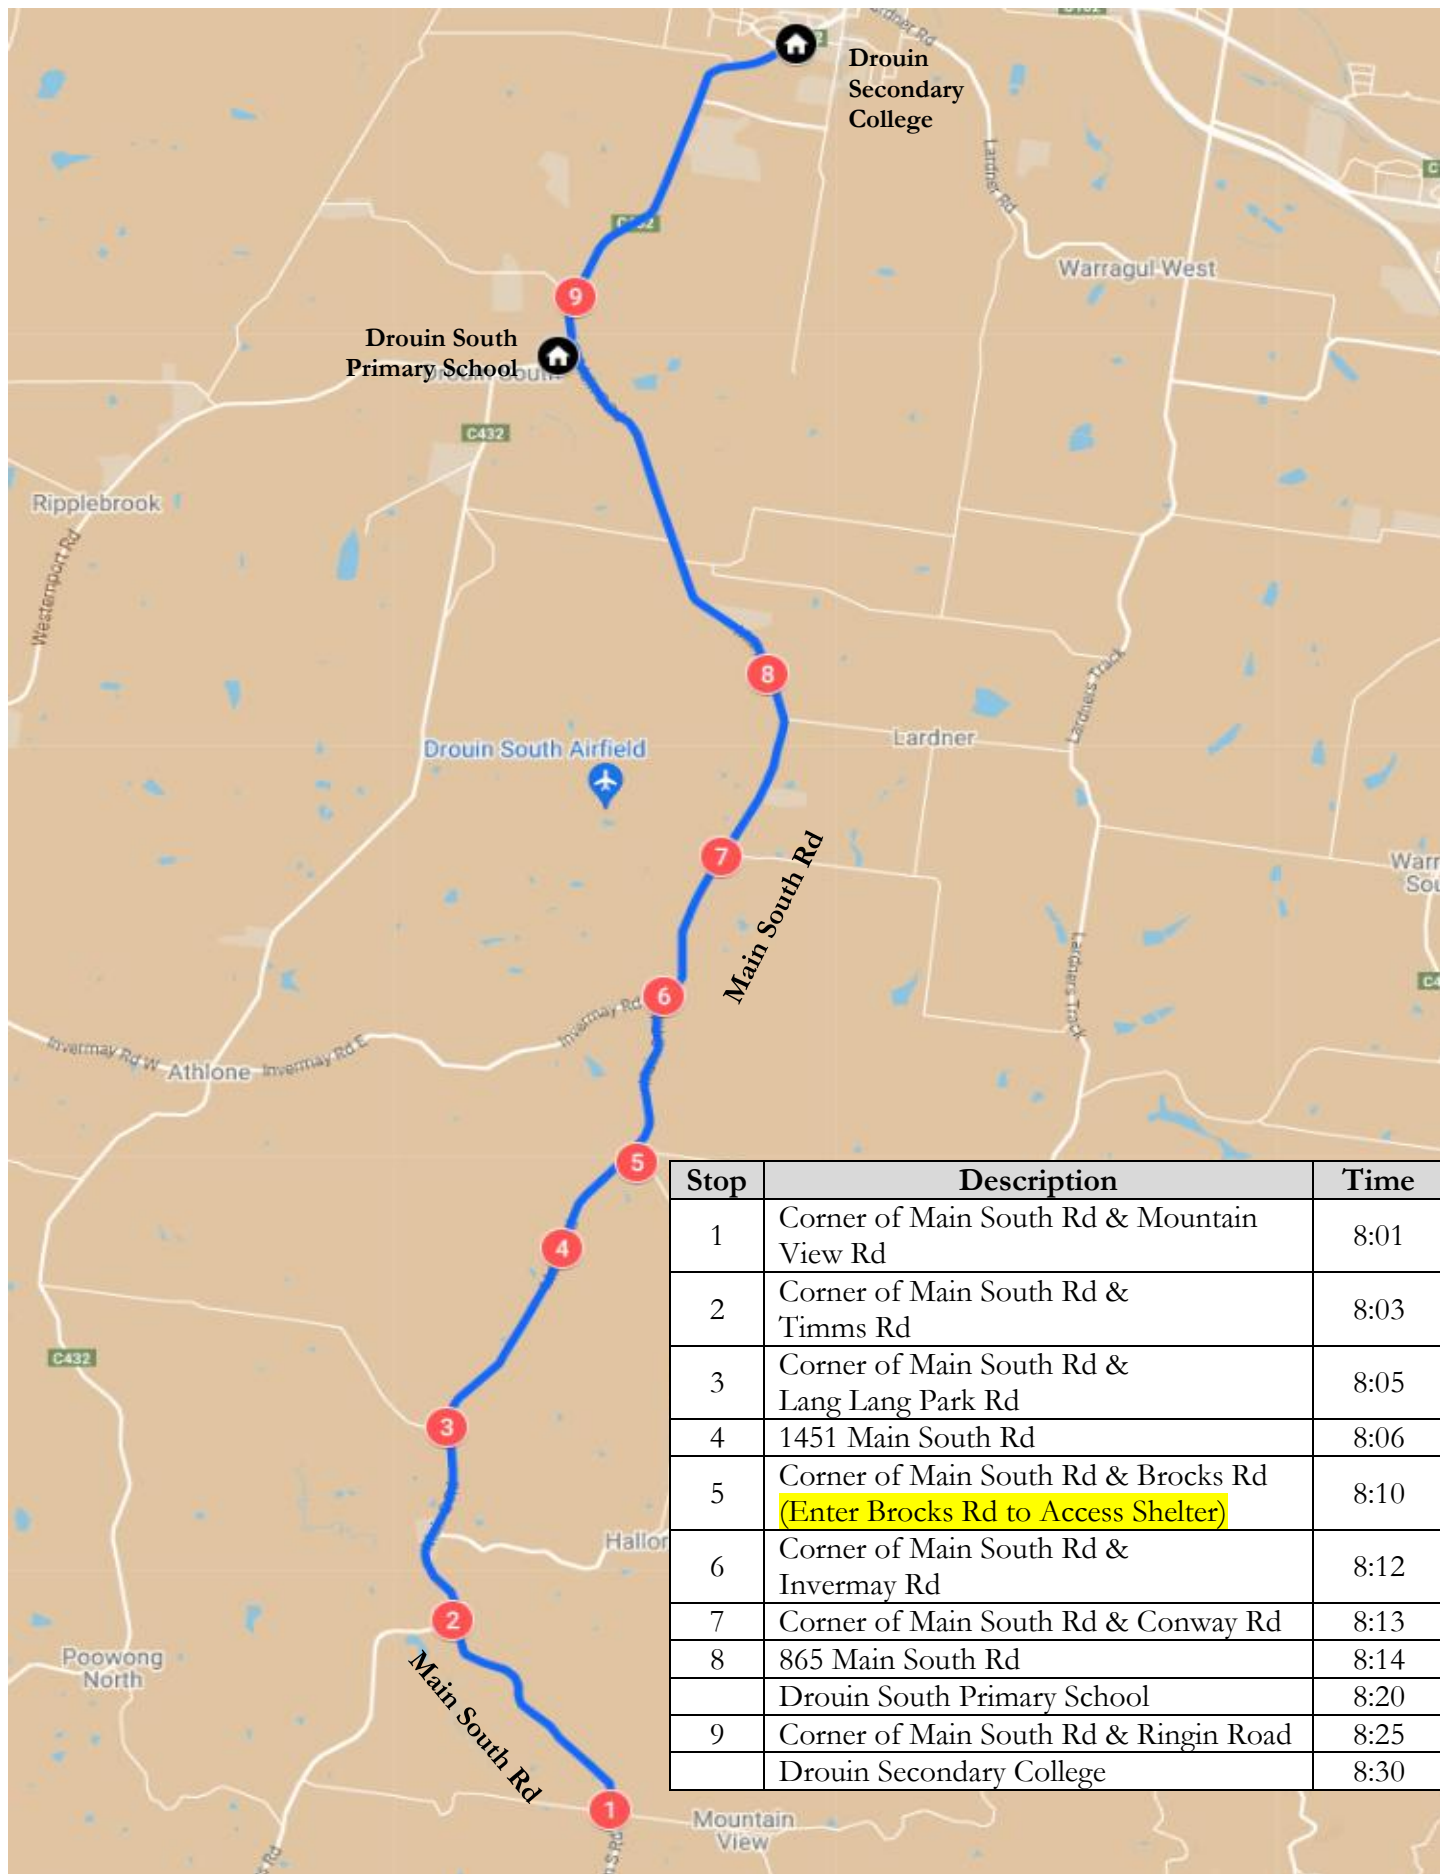

Poowong East – Morning Route

Drouin Secondary College

Poowong East – Afternoon Route

Drouin Secondary College