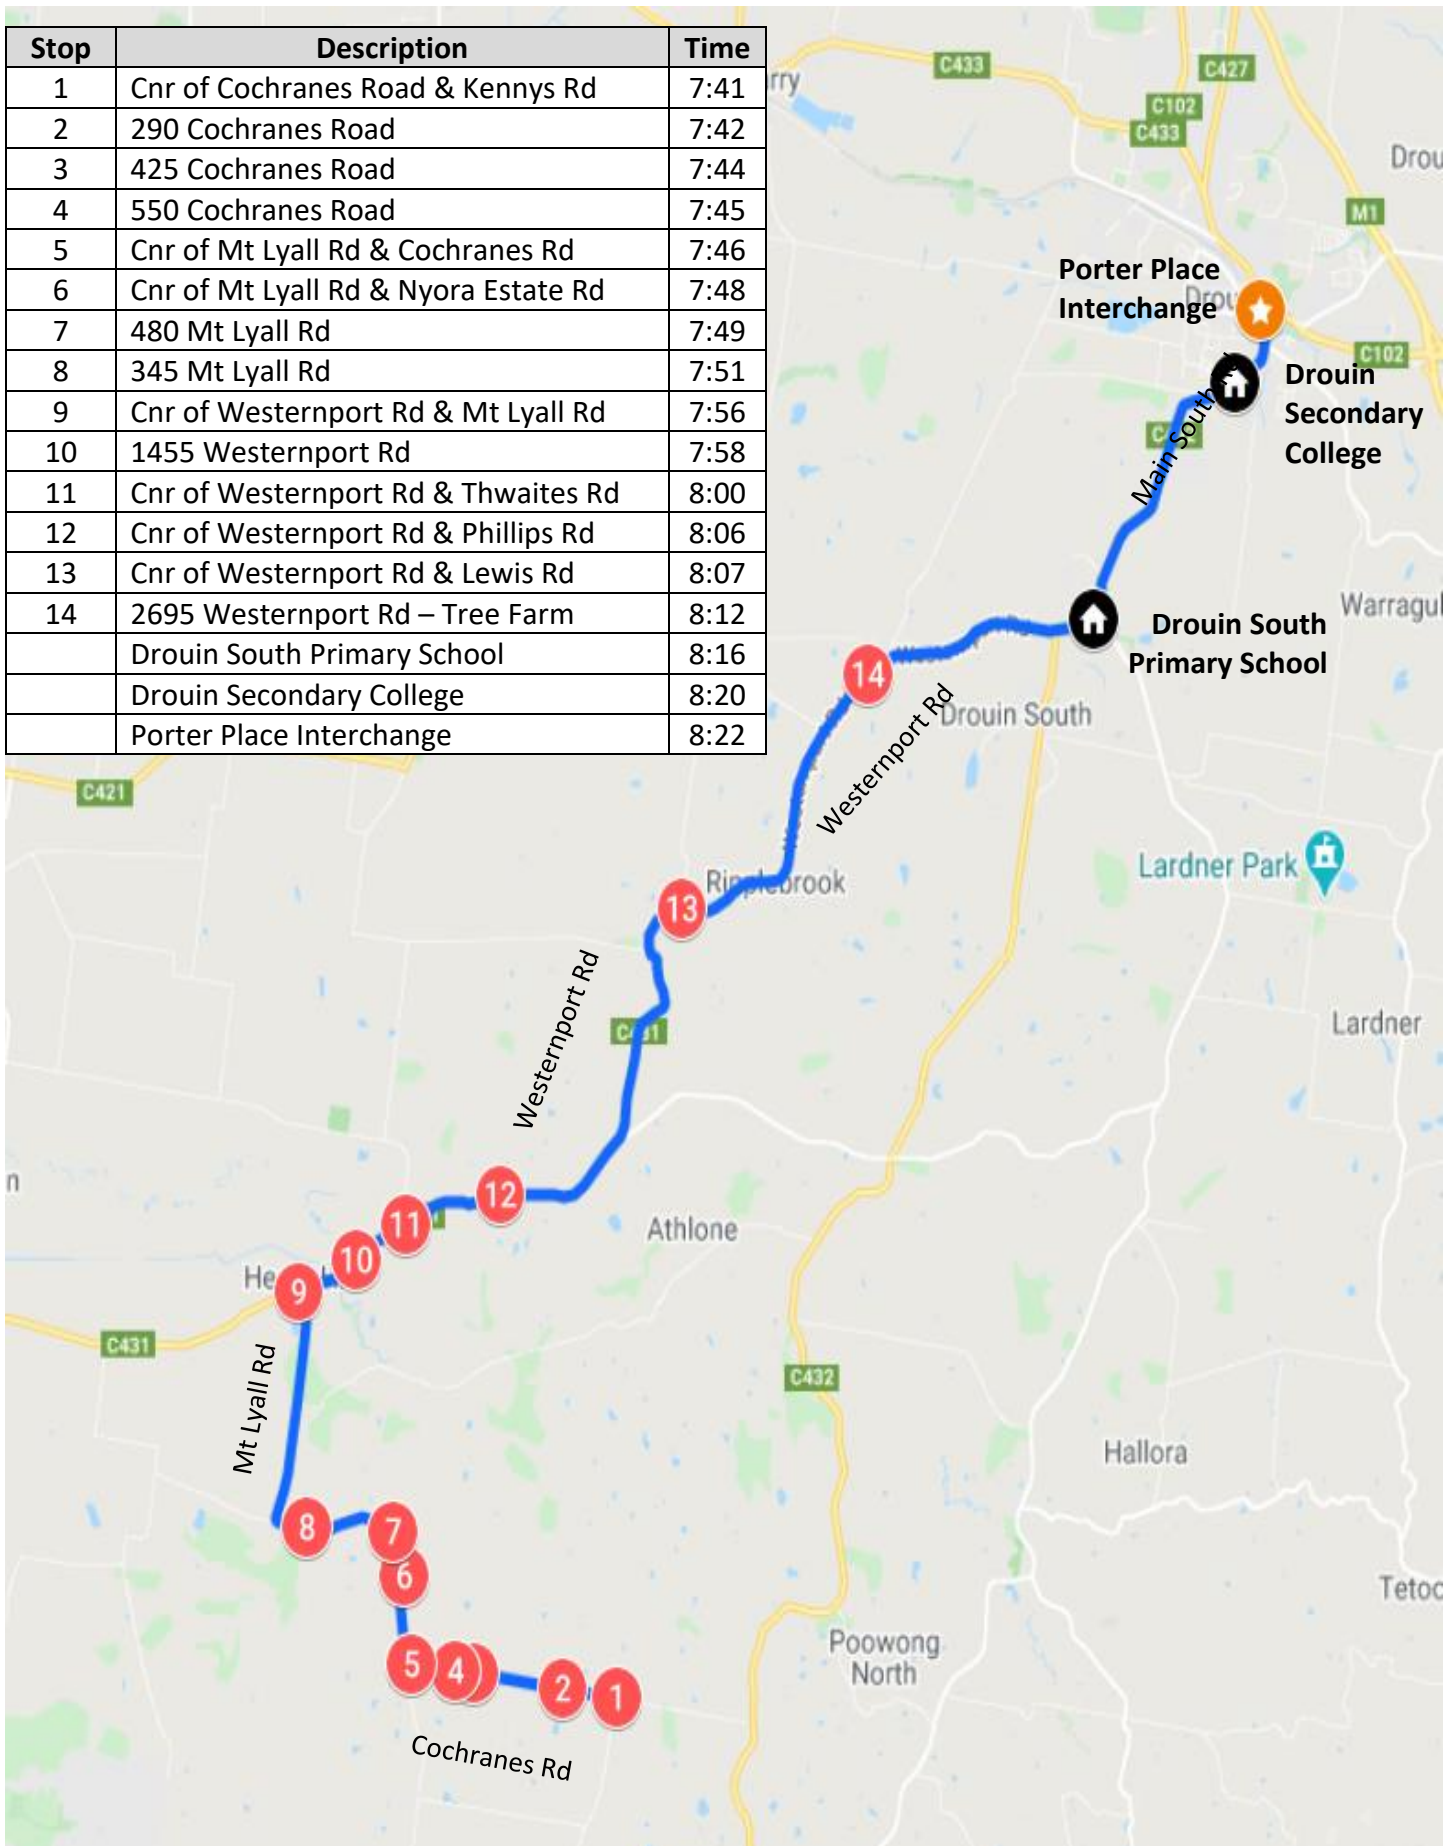

# Mt Lyall – Morning Route

Drouin Secondary College

Stop	Description	Time
1	Cnr of Cochranes Road & Kennys Rd	7:41
2	290 Cochranes Road	7:42
3	425 Cochranes Road	7:44
4	550 Cochranes Road	7:45
5	Cnr of Mt Lyall Rd & Cochranes Rd	7:46
6	Cnr of Mt Lyall Rd & Nyora Estate Rd	7:48
7	480 Mt Lyall Rd	7:49
8	345 Mt Lyall Rd	7:51
9	Cnr of Westernport Rd & Mt Lyall Rd	7:56
10	1455 Westernport Rd	7:58
11	Cnr of Westernport Rd & Thwaites Rd	8:00
12	Cnr of Westernport Rd & Phillips Rd	8:06
13	Cnr of Westernport Rd & Lewis Rd	8:07
14	2695 Westernport Rd – Tree Farm	8:12
	Drouin South Primary School	8:16
	Drouin Secondary College	8:20
	Porter Place Interchange	8:22

# Mt Lyall – Afternoon Route

Drouin Secondary College