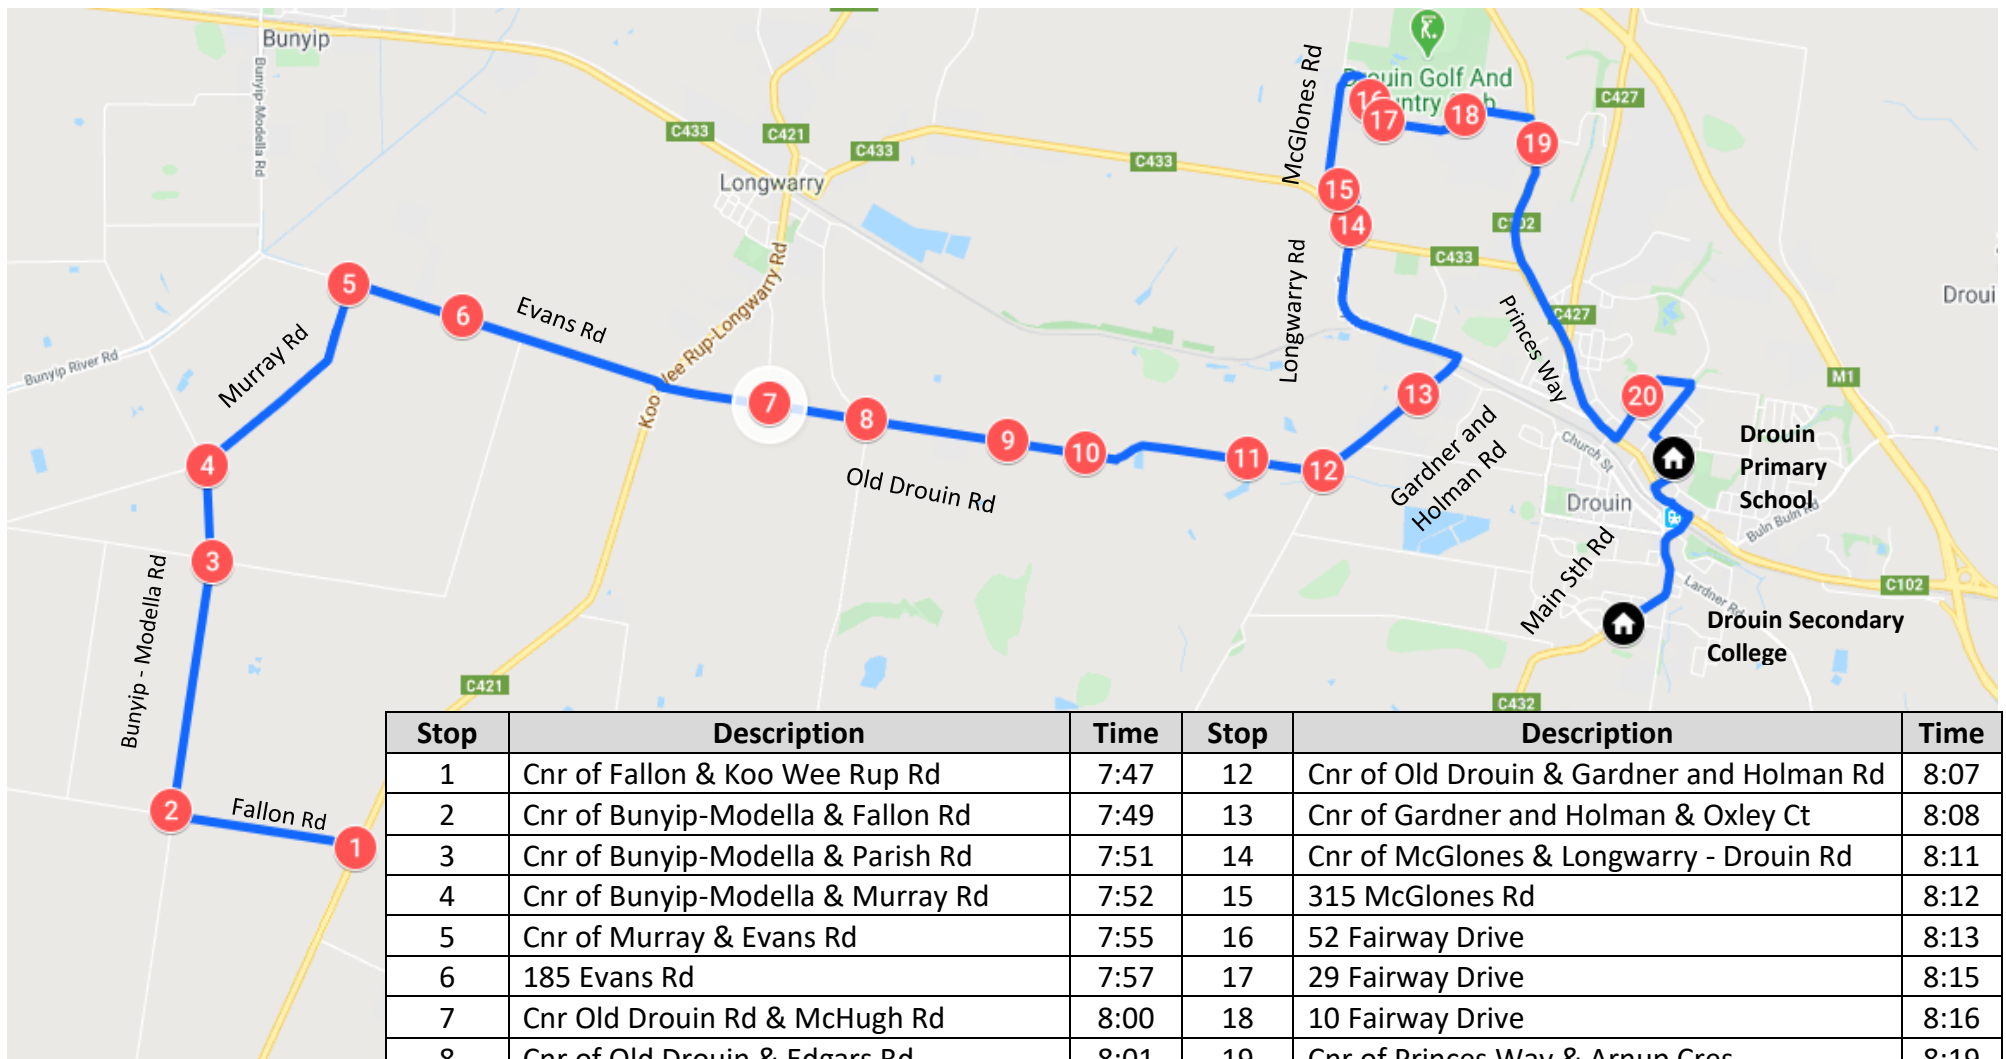

Modella – Morning Route

Drouin Secondary College

Stop	Description	Time	Stop	Description	Time
1	Cnr of Fallon & Koo Wee Rup Rd	7:47	12	Cnr of Old Drouin & Gardner and Holman Rd	8:07
2	Cnr of Bunyip-Modella & Fallon Rd	7:49	13	Cnr of Gardner and Holman & Oxley Ct	8:08
3	Cnr of Bunyip-Modella & Parish Rd	7:51	14	Cnr of McGlones & Longwarry - Drouin Rd	8:11
4	Cnr of Bunyip-Modella & Murray Rd	7:52	15	315 McGlones Rd	8:12
5	Cnr of Murray & Evans Rd	7:55	16	52 Fairway Drive	8:13
6	185 Evans Rd	7:57	17	29 Fairway Drive	8:15
7	Cnr Old Drouin Rd & McHugh Rd	8:00	18	10 Fairway Drive	8:16
8	Cnr of Old Drouin & Edgars Rd	8:01	19	Cnr of Princes Way & Arnup Cres	8:19
9	306 Old Drouin Rd	8:02	20	Bennett Street Interchange	8:22
10	375 Old Drouin Rd	8:04		Drouin Primary School	8:26
11	495 Old Drouin Rd	8:06		Drouin Secondary College	8:30

Modella – Afternoon Route

Drouin Secondary College

Stop	Description	Time	Stop	Description	Time
	Drouin Secondary College	3:45	11	495 Old Drouin Rd	4:18
1	Bennett Street Interchange	3:50	12	375 Old Drouin Rd	4:19
	(Connect with bus service from St. Paul's & WRC)		13	306 Old Drouin Rd	4:21
2	Cnr of Princes Way & Arnup Cres	4:06	14	240 Old Drouin Rd	4:22
3	8A Fairway Drive	4:08	15	Cnr of Old Drouin & Edgars Rd	4:23
4	29 Fairway Drive	4:09	16	Cnr of Old Drouin & McHugh Rd	4:23
5	52 Fairway Drive	4:10	17	185 Evans Rd	4:27
6	315 McGlones Rd	4:11	18	Cnr of Murray & Evans Rd	4:28
7	332 McGlones Rd	4:13	19	Cnr of Bunyip-Modella & Murray Rd	4:31
8	Cnr of McGlones & Longwarry - Drouin Rd	4:14	20	Cnr of Bunyip-Modella & Parish Rd	4:32
9	Cnr of Gardner and Holman & Oxley Ct (Stop before Oxley)	4:16	21	Cnr of Bunyip-Modella & Fallon Rd	4:34
10	Cnr of Old Drouin & Gardner and Holman Rd	4:18	22	Cnr of Fallon & Koo Wee Rup Rd	4:35