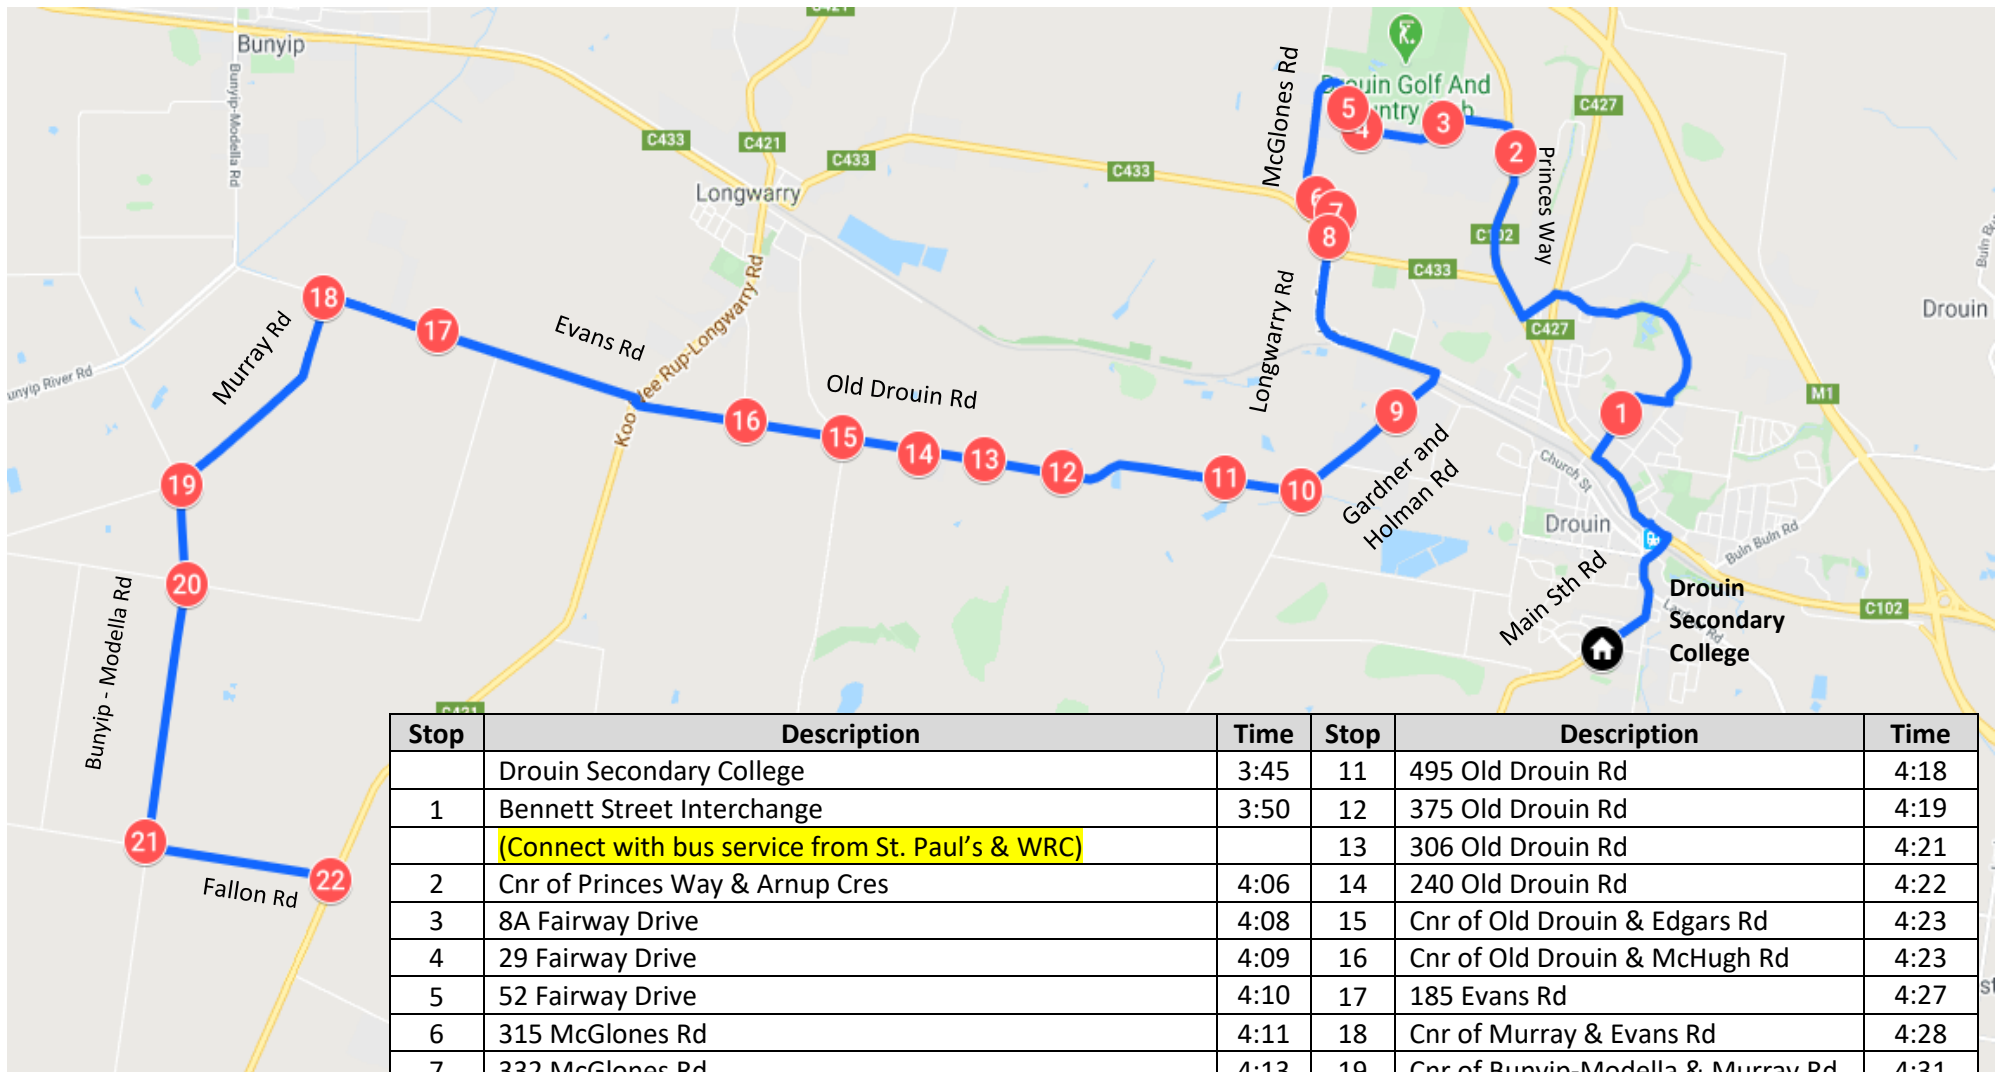

Modella – Morning Route

Drouin Secondary College

Stop	Description	Time	Stop	Description	Time
1	Cnr of Fallon & Koo Wee Rup Rd	7:47	12	Cnr of Old Drouin & Gardner and Holman Rd	8:07
2	Cnr of Bunyip-Modella & Fallon Rd	7:49	13	Cnr of Gardner and Holman & Oxley Ct	8:08
3	Cnr of Bunyip-Modella & Parish Rd	7:51	14	Cnr of McGlones & Longwarry - Drouin Rd	8:11
4	Cnr of Bunyip-Modella & Murray Rd	7:52	15	315 McGlones Rd	8:12
5	Cnr of Murray & Evans Rd	7:55	16	52 Fairway Drive	8:13
6	185 Evans Rd	7:57	17	29 Fairway Drive	8:15
7	Cnr Old Drouin Rd & McHugh Rd	8:00	18	10 Fairway Drive	8:16
8	Cnr of Old Drouin & Edgars Rd	8:01	19	Cnr of Princes Way & Arnup Cres	8:19
9	306 Old Drouin Rd	8:02	20	Bennett Street Interchange	8:22
10	375 Old Drouin Rd	8:04		Drouin Primary School	8:26
11	495 Old Drouin Rd	8:06		Drouin Secondary College	8:30

Modella – Afternoon Route

Drouin Secondary College

Stop	Description	Time	Stop	Description	Time
	Drouin Secondary College	3:45	11	495 Old Drouin Rd	4:18
1	Bennett Street Interchange	3:50	12	375 Old Drouin Rd	4:19
	(Connect with bus service from St. Paul's & WRC)		13	306 Old Drouin Rd	4:21
2	Cnr of Princes Way & Arnup Cres	4:06	14	240 Old Drouin Rd	4:22
3	8A Fairway Drive	4:08	15	Cnr of Old Drouin & Edgars Rd	4:23
4	29 Fairway Drive	4:09	16	Cnr of Old Drouin & McHugh Rd	4:23
5	52 Fairway Drive	4:10	17	185 Evans Rd	4:27
6	315 McGlones Rd	4:11	18	Cnr of Murray & Evans Rd	4:28
7	332 McGlones Rd	4:13	19	Cnr of Bunyip-Modella & Murray Rd	4:31
8	Cnr of McGlones & Longwarry - Drouin Rd	4:14	20	Cnr of Bunyip-Modella & Parish Rd	4:32
9	Cnr of Gardner and Holman & Oxley Ct (Stop before Oxley)	4:16	21	Cnr of Bunyip-Modella & Fallon Rd	4:34
10	Cnr of Old Drouin & Gardner and Holman Rd	4:18	22	Cnr of Fallon & Koo Wee Rup Rd	4:35