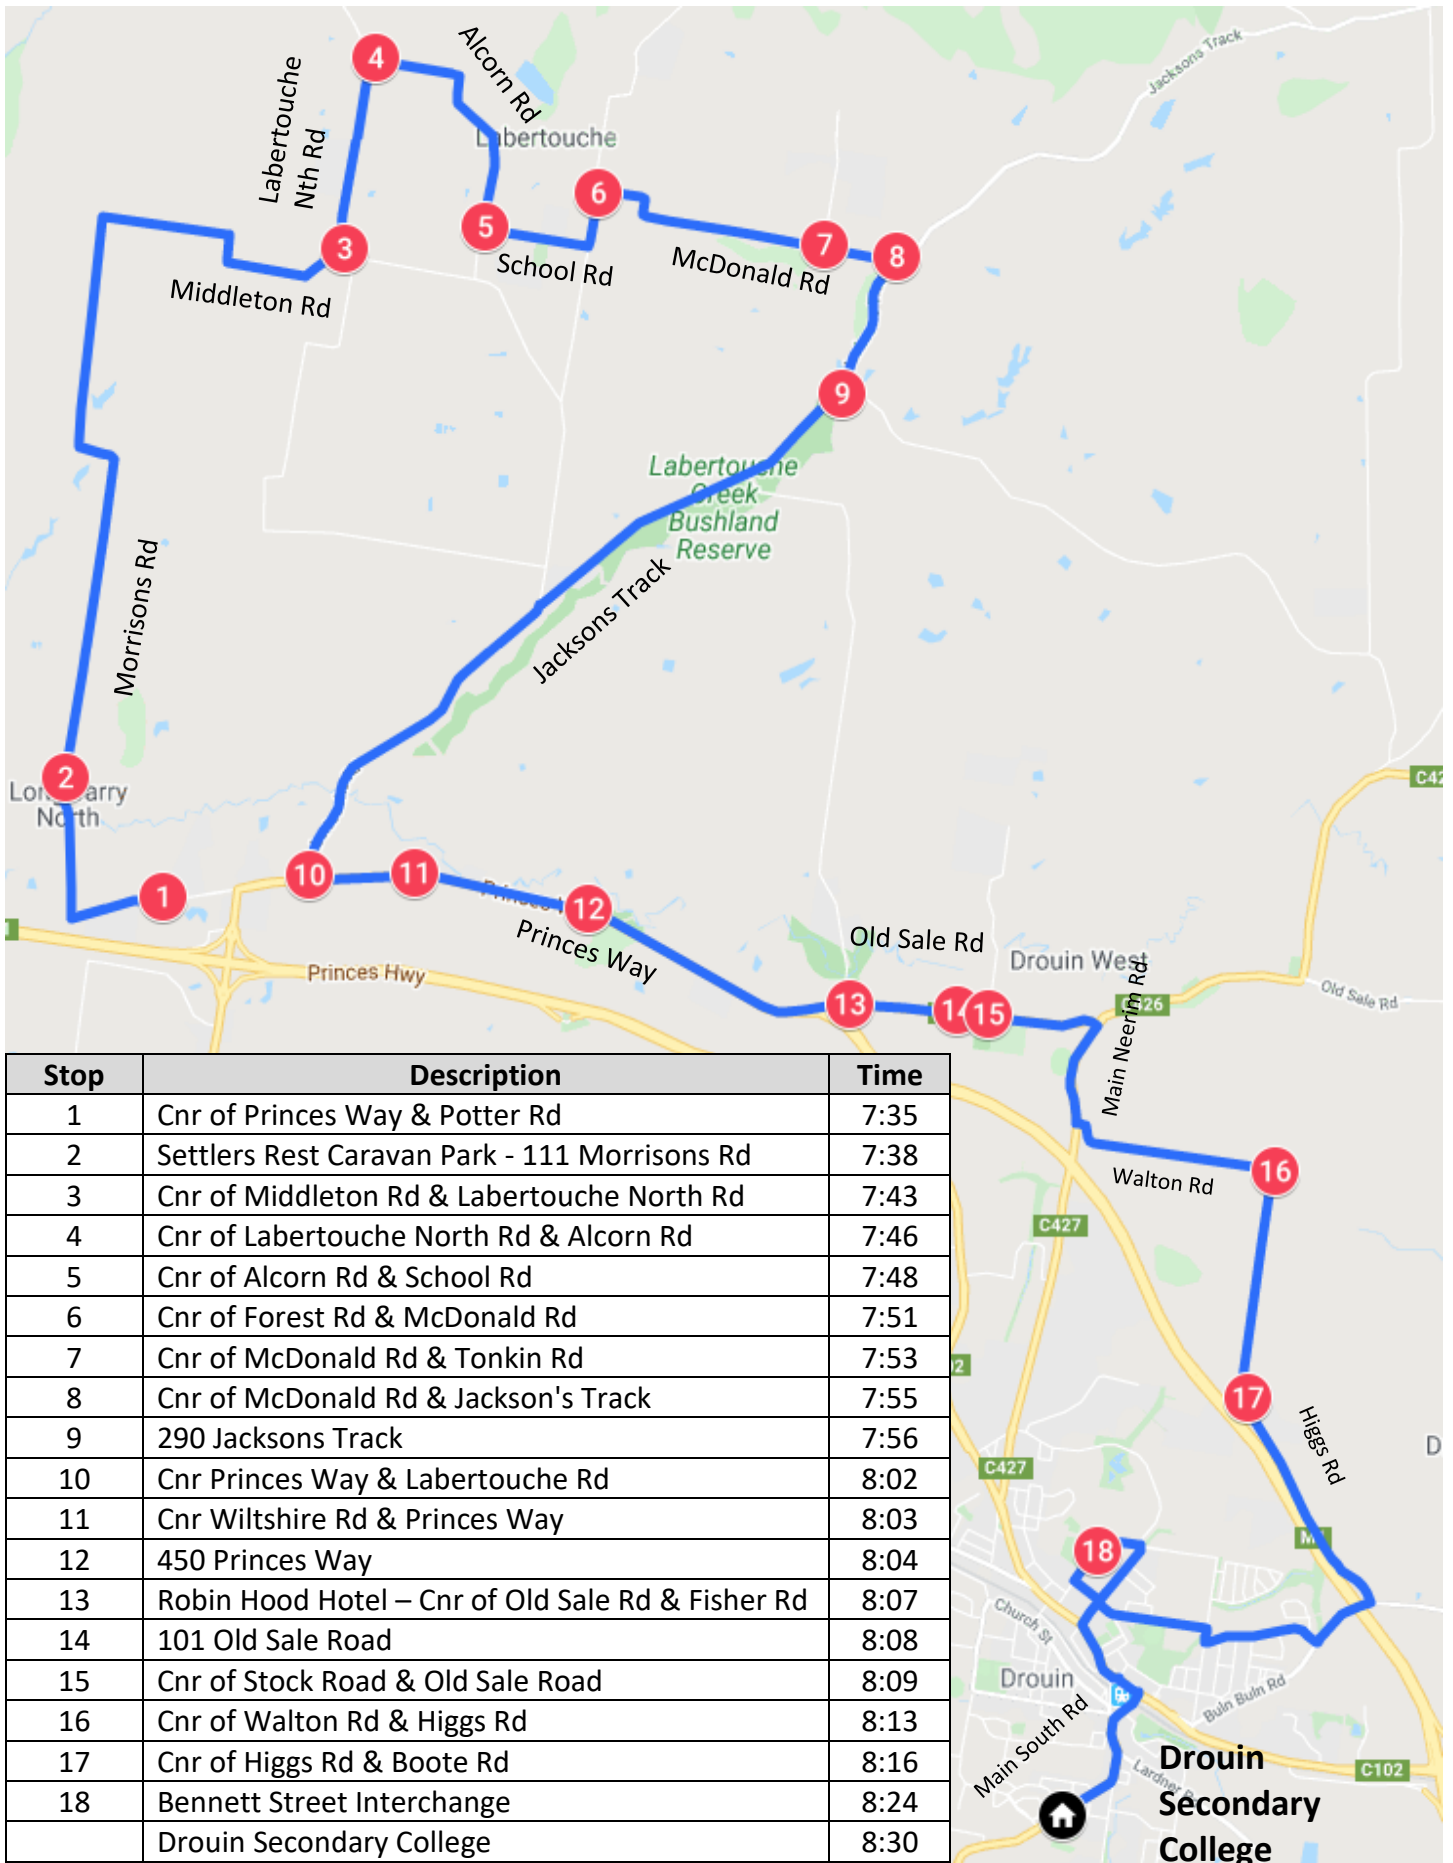

# Labertouche – Morning Route

Drouin Secondary College

# Labertouche – Afternoon Route

Drouin Secondary College