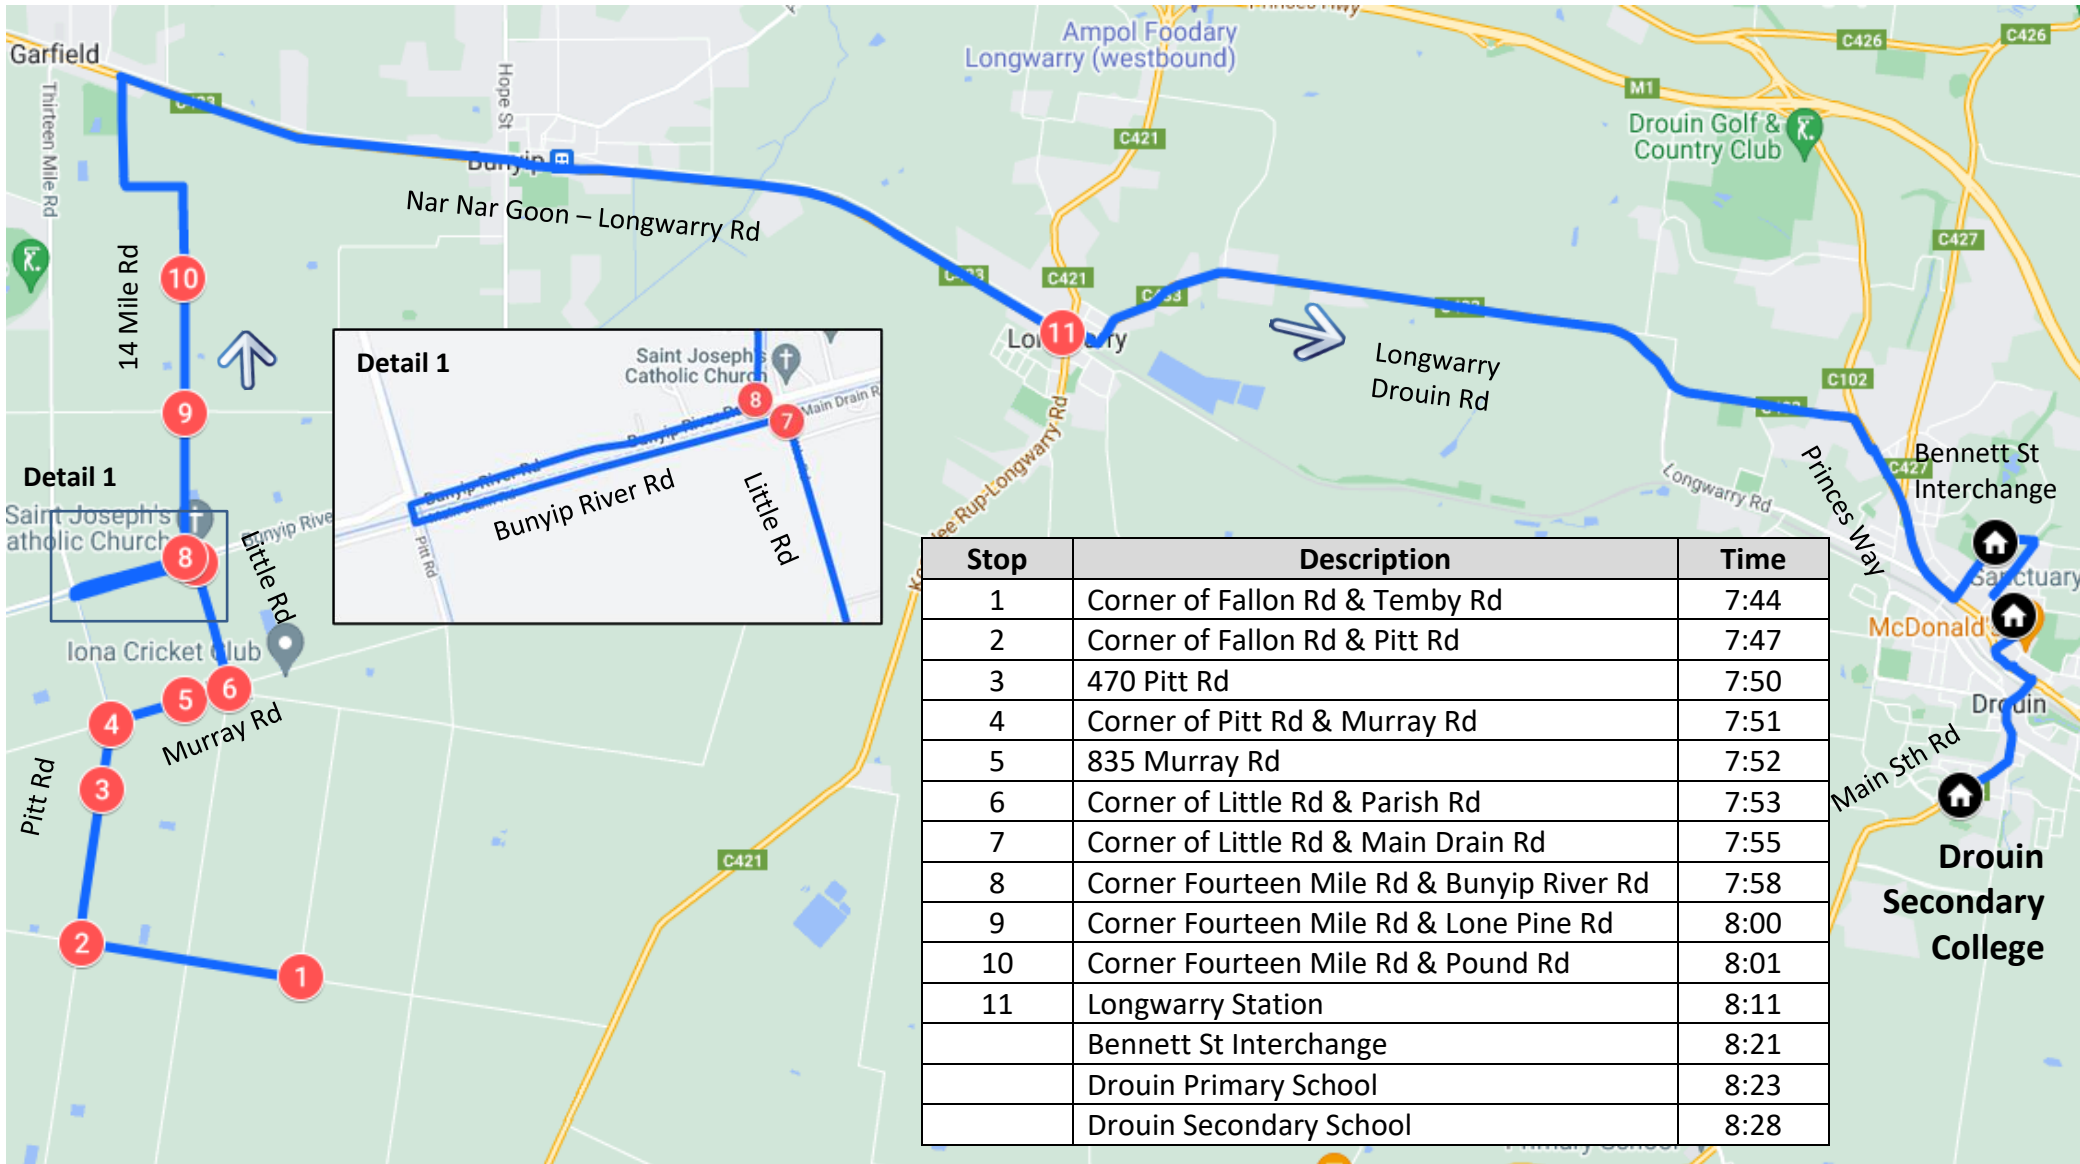

Iona – Morning Route

Drouin Secondary College

Iona – Afternoon Route

Drouin Secondary College