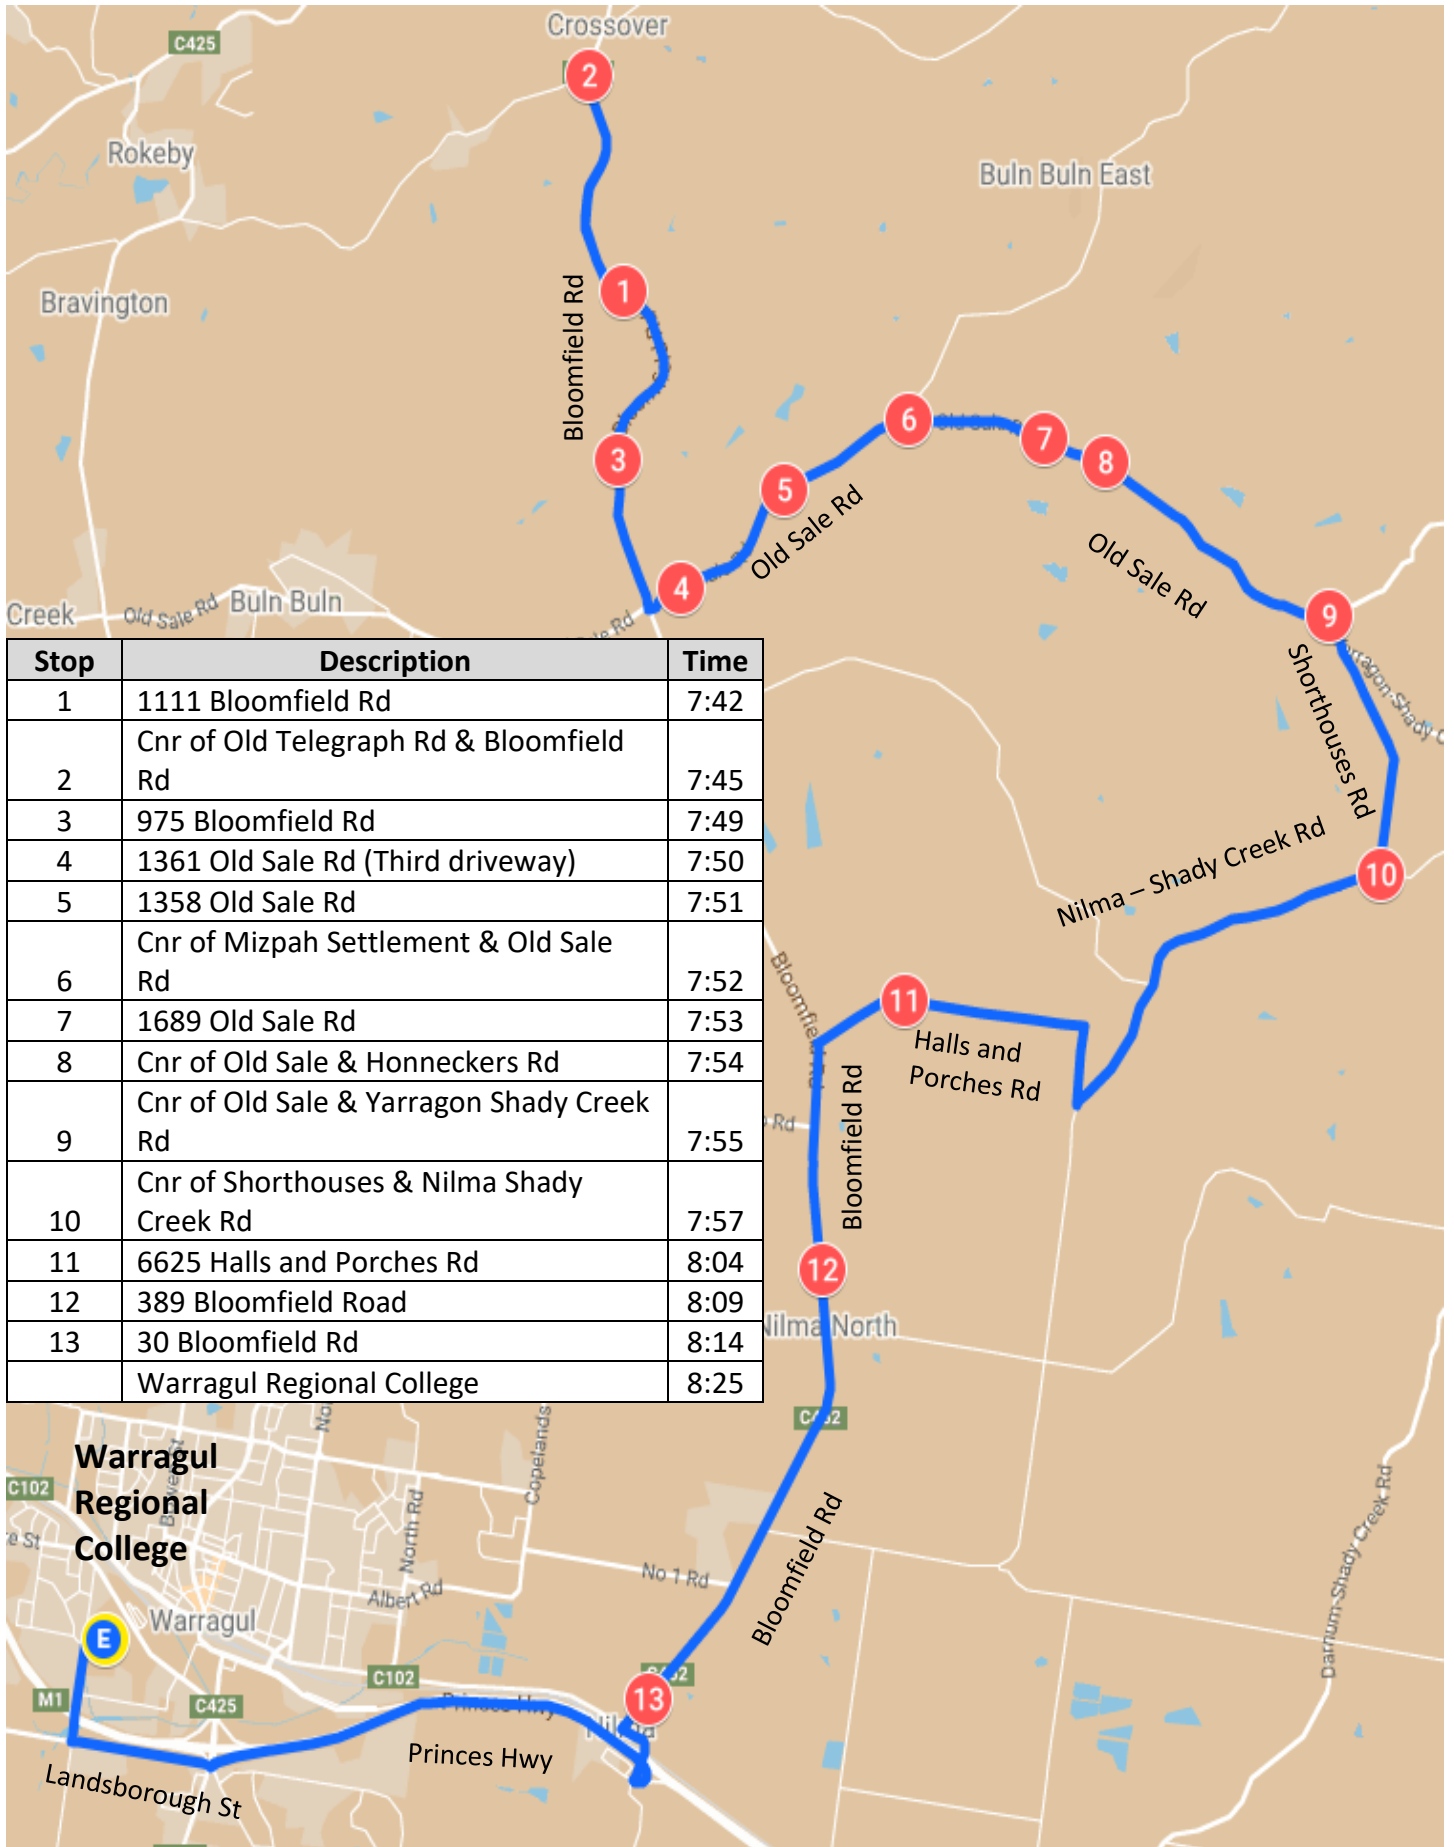

Buln Buln East – Morning Route

Warragul Regional College

Buln Buln East – Afternoon Route

Warragul Regional College