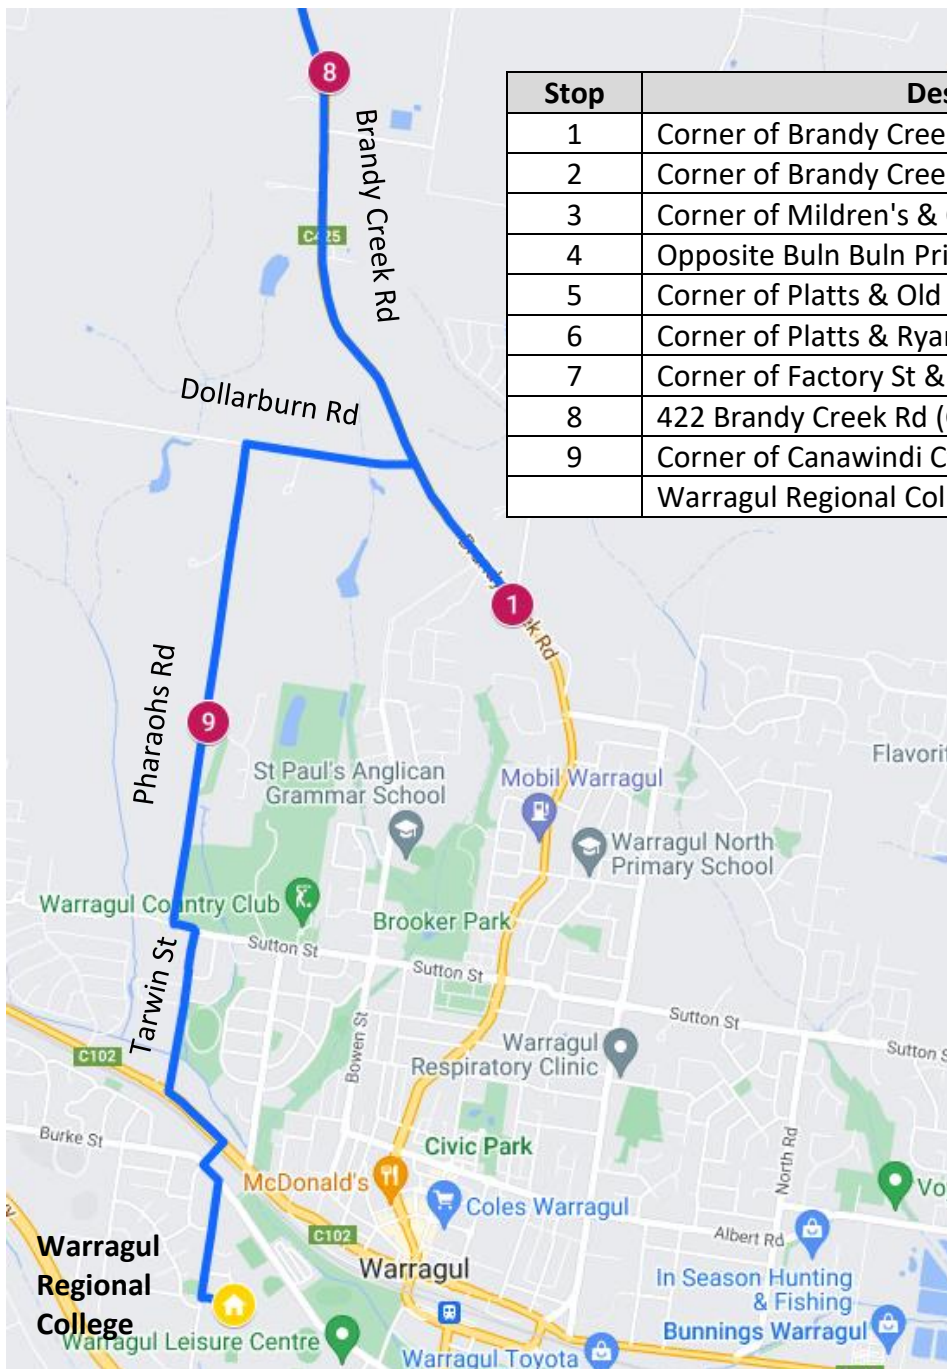

Brandy Creek – Morning Route

Warragul Regional College

Stop	Description	Time
1	Corner of Brandy Creek & Lillico Rd	7:55
2	Corner of Brandy Creek & Old Sale Rd	8:00
3	Corner of Mildren's & Old Sale Rd	8:01
4	Opposite Buln Buln Primary School – Old Sale Rd	8:02
5	Corner of Platts & Old Sale Rd	8:04
6	Corner of Platts & Ryans Rd	8:05
7	Corner of Factory St & Platts Rd	8:06
8	422 Brandy Creek Rd (Cypress Hill)	8:10
9	Corner of Canawindi Ct & Pharaohs Rd	8:15
	Warragul Regional College	8:20

Brandy Creek – Afternoon Route

Warragul Regional College

Stop	Description	Time
	Warragul Regional College	3:55
1	Corner of Canawindi Ct & Pharaohs Rd	4:00
2	Corner of Brandy Creek & Old Sale Rd	4:10
3	Corner of Mildren's and Old Sale Rd	4:11
4	Opposite Buln Buln Primary School – Old Sale Rd	4:12
5	Corner of Platts & Old Sale Rd	4:14
6	Corner of Platts & Ryans Rd	4:15
7	Corner of Factory St & Platts Rd	4:16
8	422 Brandy Creek Rd (Cypress Hill)	4:25
9	Corner of Brandy Creek & Lillico Rd	4:30