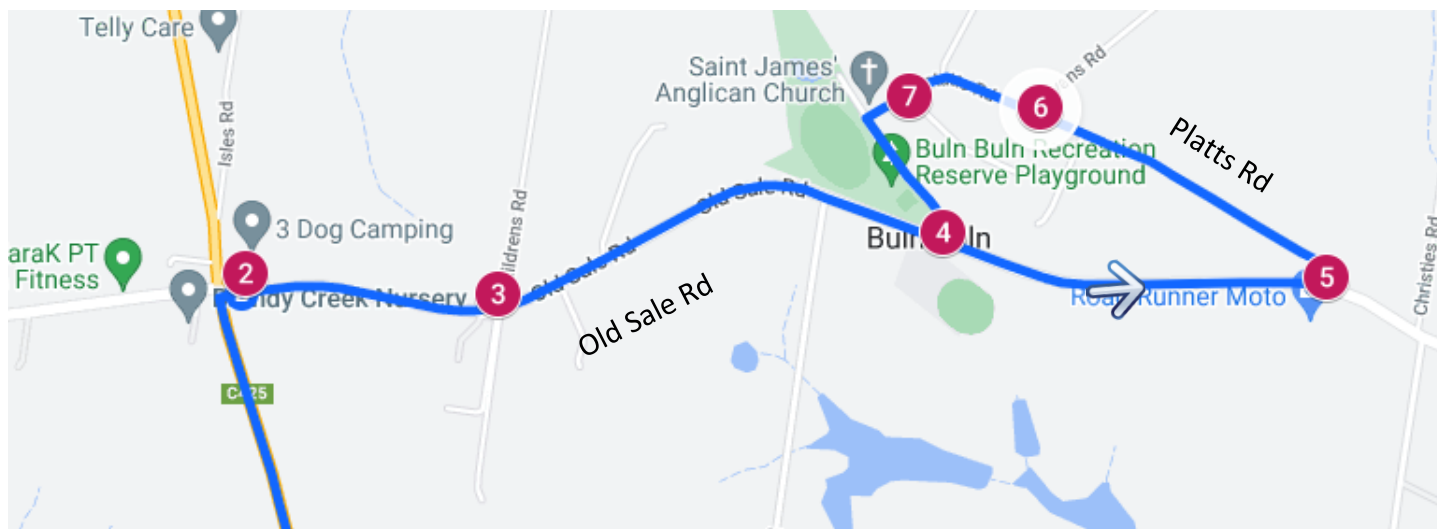

Brandy Creek – Morning Route

Warragul Regional College

Stop	Description	Time
1	Corner of Brandy Creek & Lillico Rd	7:55
2	Corner of Brandy Creek & Old Sale Rd	8:00
3	Corner of Mildren's & Old Sale Rd	8:01
4	Opposite Buln Buln Primary School – Old Sale Rd	8:02
5	Corner of Platts & Old Sale Rd	8:04
6	Corner of Platts & Ryans Rd	8:05
7	Corner of Factory St & Platts Rd	8:06
8	422 Brandy Creek Rd (Cypress Hill)	8:10
9	Corner of Canawindi Ct & Pharaohs Rd	8:15
	Warragul Regional College	8:20

Brandy Creek – Afternoon Route

Warragul Regional College

Stop	Description	Time
	Warragul Regional College	3:55
1	Corner of Canawindi Ct & Pharaohs Rd	4:00
2	Corner of Brandy Creek & Old Sale Rd	4:10
3	Corner of Mildren's and Old Sale Rd	4:11
4	Opposite Buln Buln Primary School – Old Sale Rd	4:12
5	Corner of Platts & Old Sale Rd	4:14
6	Corner of Platts & Ryans Rd	4:15
7	Corner of Factory St & Platts Rd	4:16
8	422 Brandy Creek Rd (Cypress Hill)	4:25
9	Corner of Brandy Creek & Lillico Rd	4:30