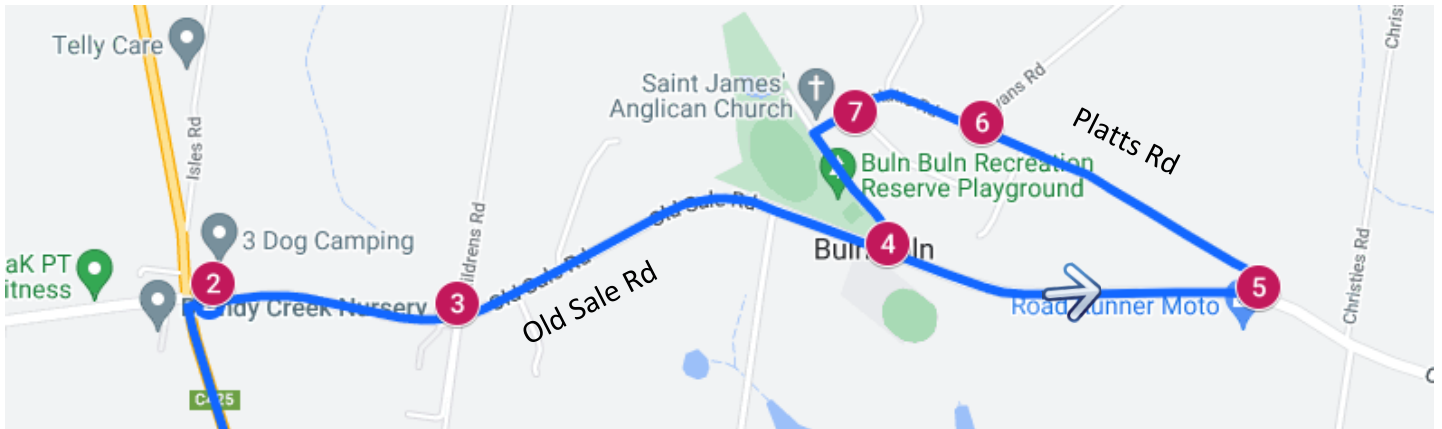

Brandy Creek – Morning Route

Warragul Regional College

Stop	Description	Time
1	Corner of Brandy Creek & Lillico Rd	7:55
2	Corner of Brandy Creek & Old Sale Rd	8:00
3	Corner of Mildren's & Old Sale Rd	8:01
4	Opposite Buln Buln Primary School – Old Sale Rd	8:02
5	Corner of Platts & Old Sale Rd	8:04
6	Corner of Platts & Ryans Rd	8:05
7	Corner of Factory St & Platts Rd	8:06
8	422 Brandy Creek Rd (Cypress Hill)	8:10
9	Corner of Canawindi Ct & Pharaohs Rd	8:15
	Warragul Regional College	8:20

Brandy Creek – Afternoon Route

Warragul Regional College

Stop	Description	Time
	Warragul Regional College	3:55
1	Corner of Canawindi Ct & Pharaohs Rd	4:00
2	Corner of Brandy Creek & Old Sale Rd	4:10
3	Corner of Mildren's and Old Sale Rd	4:11
4	Opposite Buln Buln Primary School – Old Sale Rd	4:12
5	Corner of Platts & Old Sale Rd	4:14
6	Corner of Platts & Ryans Rd	4:15
7	Corner of Factory St & Platts Rd	4:16
8	422 Brandy Creek Rd (Cypress Hill)	4:25
9	Corner of Brandy Creek & Lillico Rd	4:30