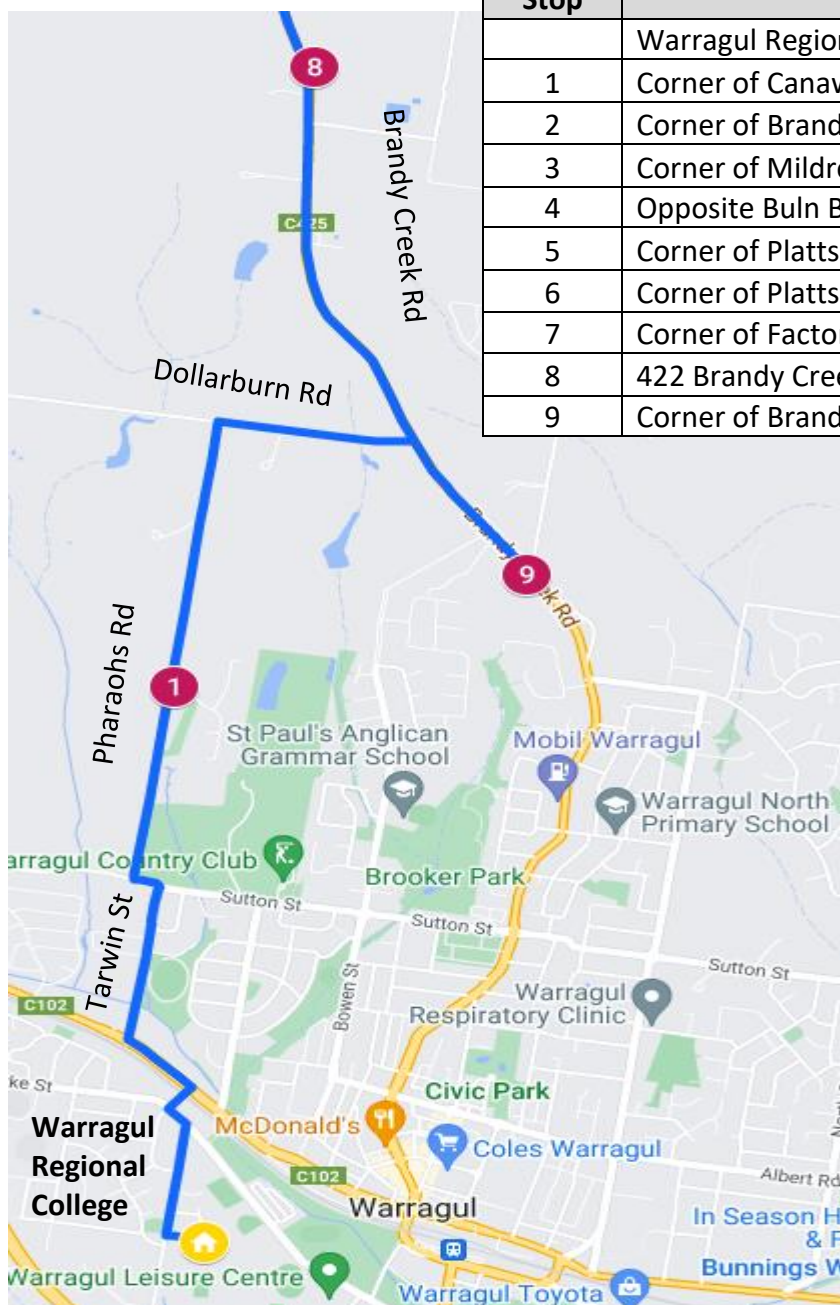

Brandy Creek – Morning Route

Warragul Regional College

Stop	Description	Time
1	Corner of Brandy Creek & Lillico Rd	7:55
2	Corner of Brandy Creek & Old Sale Rd	8:00
3	Corner of Mildren's & Old Sale Rd	8:01
4	Opposite Buln Buln Primary School – Old Sale Rd	8:02
5	Corner of Platts & Old Sale Rd	8:04
6	Corner of Platts & Ryans Rd	8:05
7	Corner of Factory St & Platts Rd	8:06
8	422 Brandy Creek Rd (Cypress Hill)	8:10
9	Corner of Canawindi Ct & Pharaohs Rd	8:15
	Warragul Regional College	8:20

Brandy Creek – Afternoon Route

Warragul Regional College

Stop	Description	Time
	Warragul Regional College	3:55
1	Corner of Canawindi Ct & Pharaohs Rd	4:00
2	Corner of Brandy Creek & Old Sale Rd	4:10
3	Corner of Mildren's and Old Sale Rd	4:11
4	Opposite Buln Buln Primary School – Old Sale Rd	4:12
5	Corner of Platts & Old Sale Rd	4:14
6	Corner of Platts & Ryans Rd	4:15
7	Corner of Factory St & Platts Rd	4:16
8	422 Brandy Creek Rd (Cypress Hill)	4:25
9	Corner of Brandy Creek & Lillico Rd	4:30