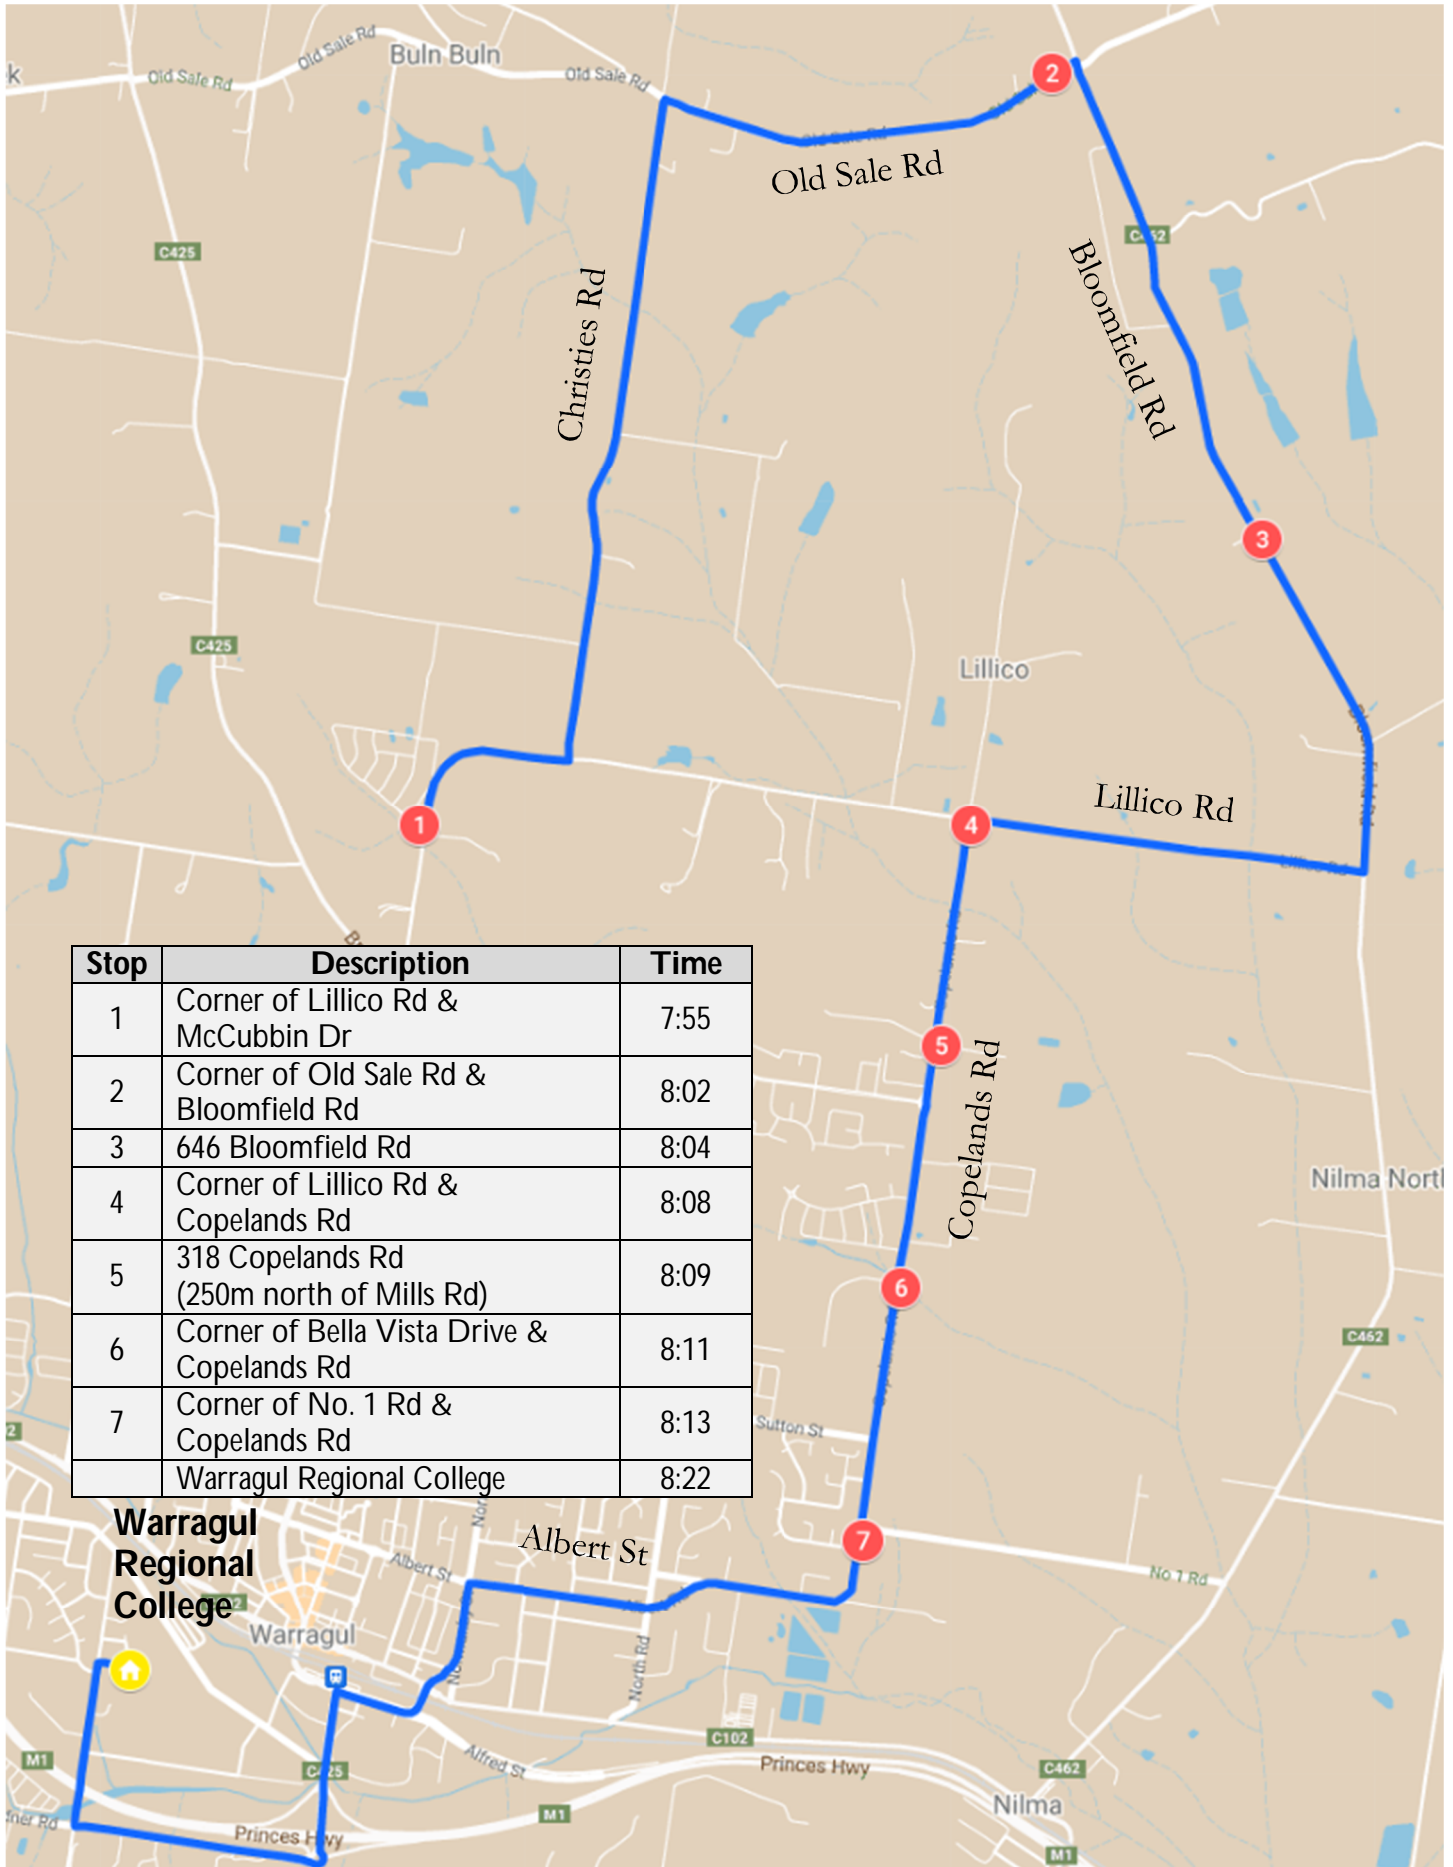

Lillico – Morning Route

Warragul Regional College

Lillico – Afternoon Route

Warragul Regional College

Stop	Description	Time
	Warragul Regional College	4:00
1	Corner of Lillico Rd & McCubbin Dr	4:05
2	Corner of Old Sale Rd & Bloomfield Rd	4:09
3	646 Bloomfield Rd	4:11
4	Corner of Lillico & Copelands Rd	4:15
5	318 Copelands Rd	4:16
6	Corner of Bella Vista Drive & Copelands Rd	4:18
7	Corner of No. 1 Rd & Copelands Rd	4:20