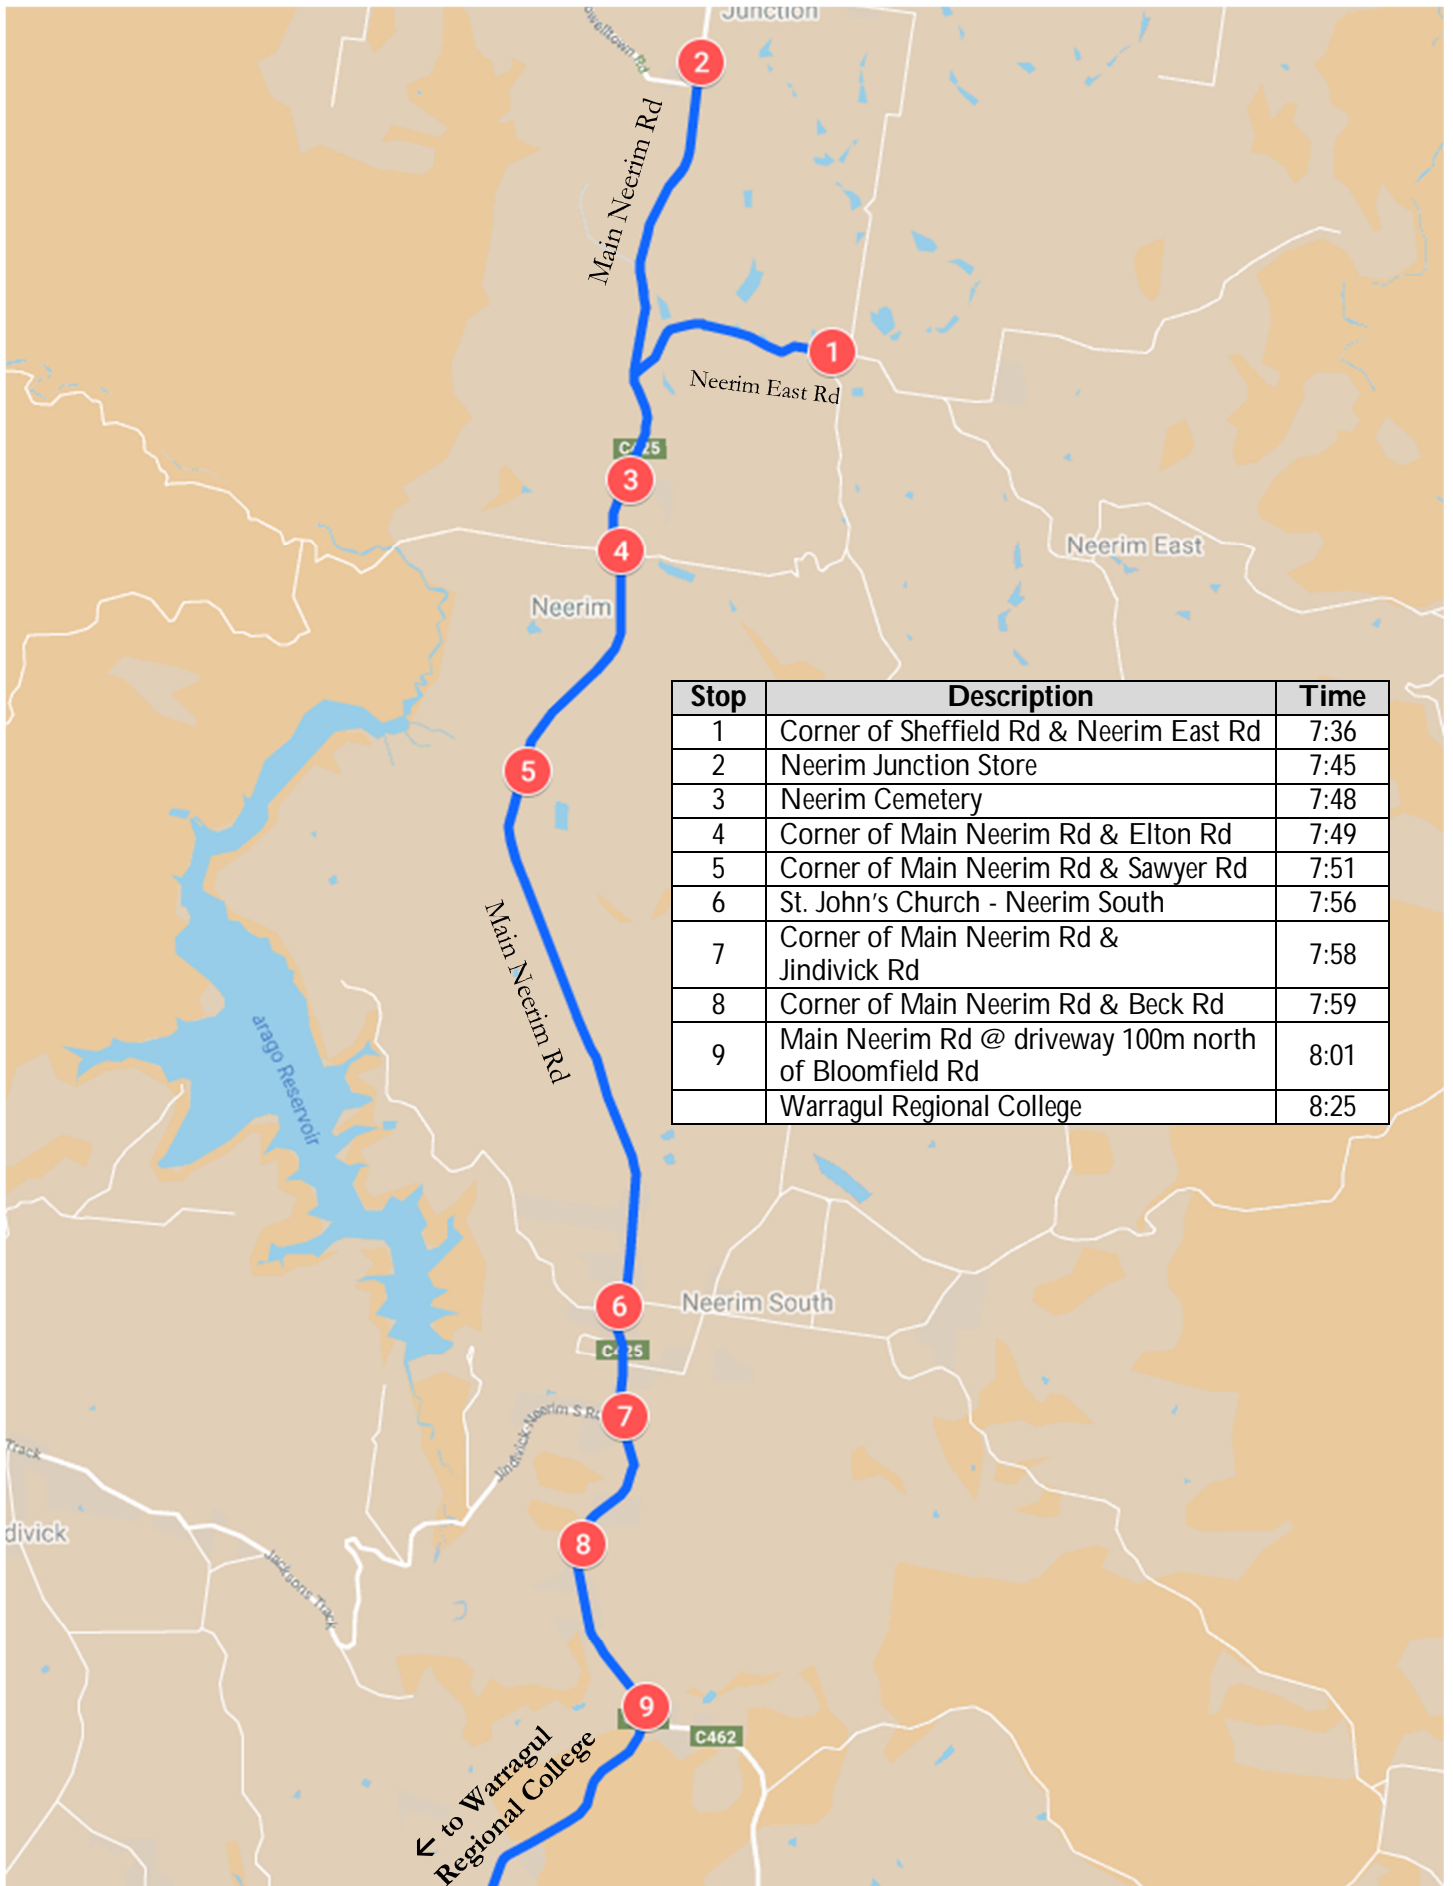

Neerim Junction – Morning Route

Warragul Regional College

Neerim Junction – Afternoon Route

Warragul Regional College