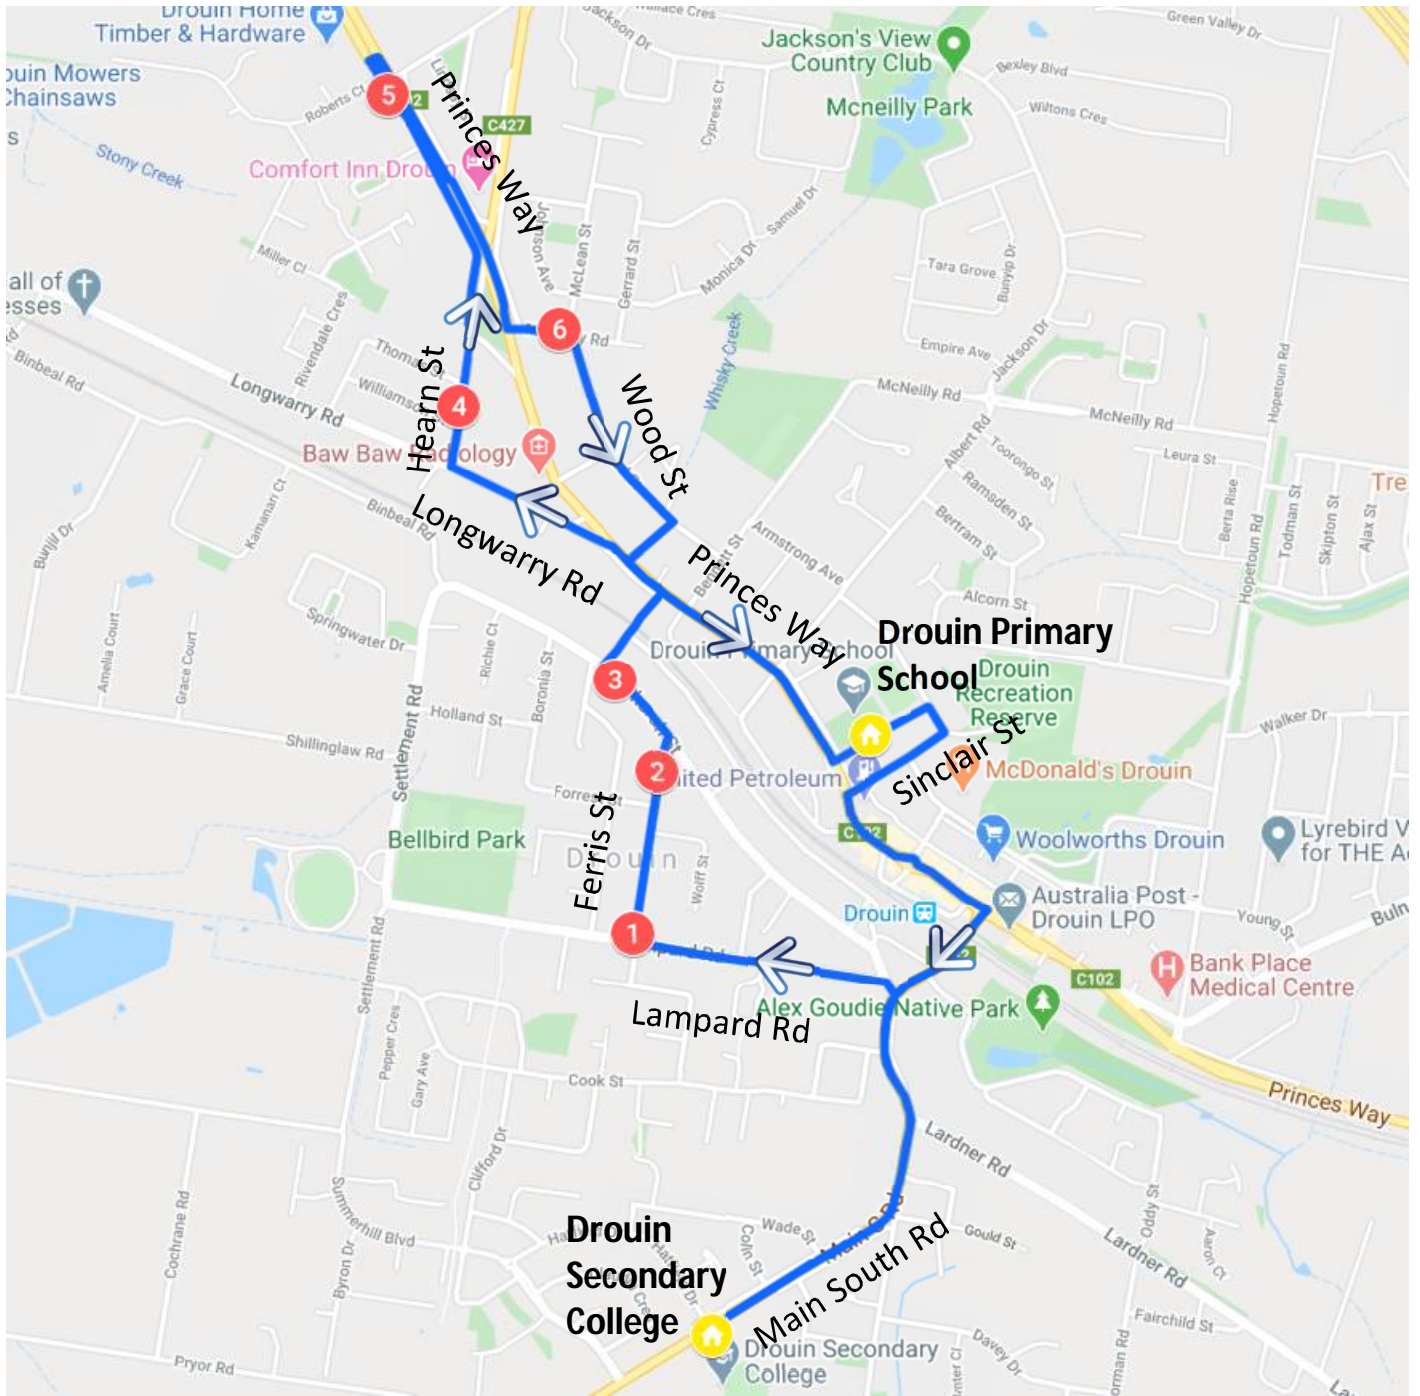

Town Run #41 – Morning Route

Drouin Central – Drouin Secondary College

Stop	Description	Time
	Drouin Secondary College (P/U DPS students)	
1	Corner of Lampard & Ferris St	8:30
2	7 Ferris St	8:31
3	70 Church St	8:32
4	7 Hearn St	8:35
5	El Paso Caravan Park - Princes Way	8:35
6	Corner of McNeilly Rd & McLean St	8:39
	Drouin Primary School	8:42
	Drouin Secondary College	8:45

Town Run #41 – Afternoon Route

Drouin Secondary College – Drouin Central

Stop	Description	Time
	Drouin Primary School	3:25
	Drouin Secondary College	3:40
1	Corner of Lampard & Ferris St	3:42
2	7 Ferris St	3:43
3	70 Church St	3:44
4	7 Hearn St	3:46
5	El Paso Caravan Park - Princes Way	3:47
6	Corner of McNeilly Rd & McLean St	3:49
7	Bennett Street Interchange (Connect w/ Drouin West)	3:51