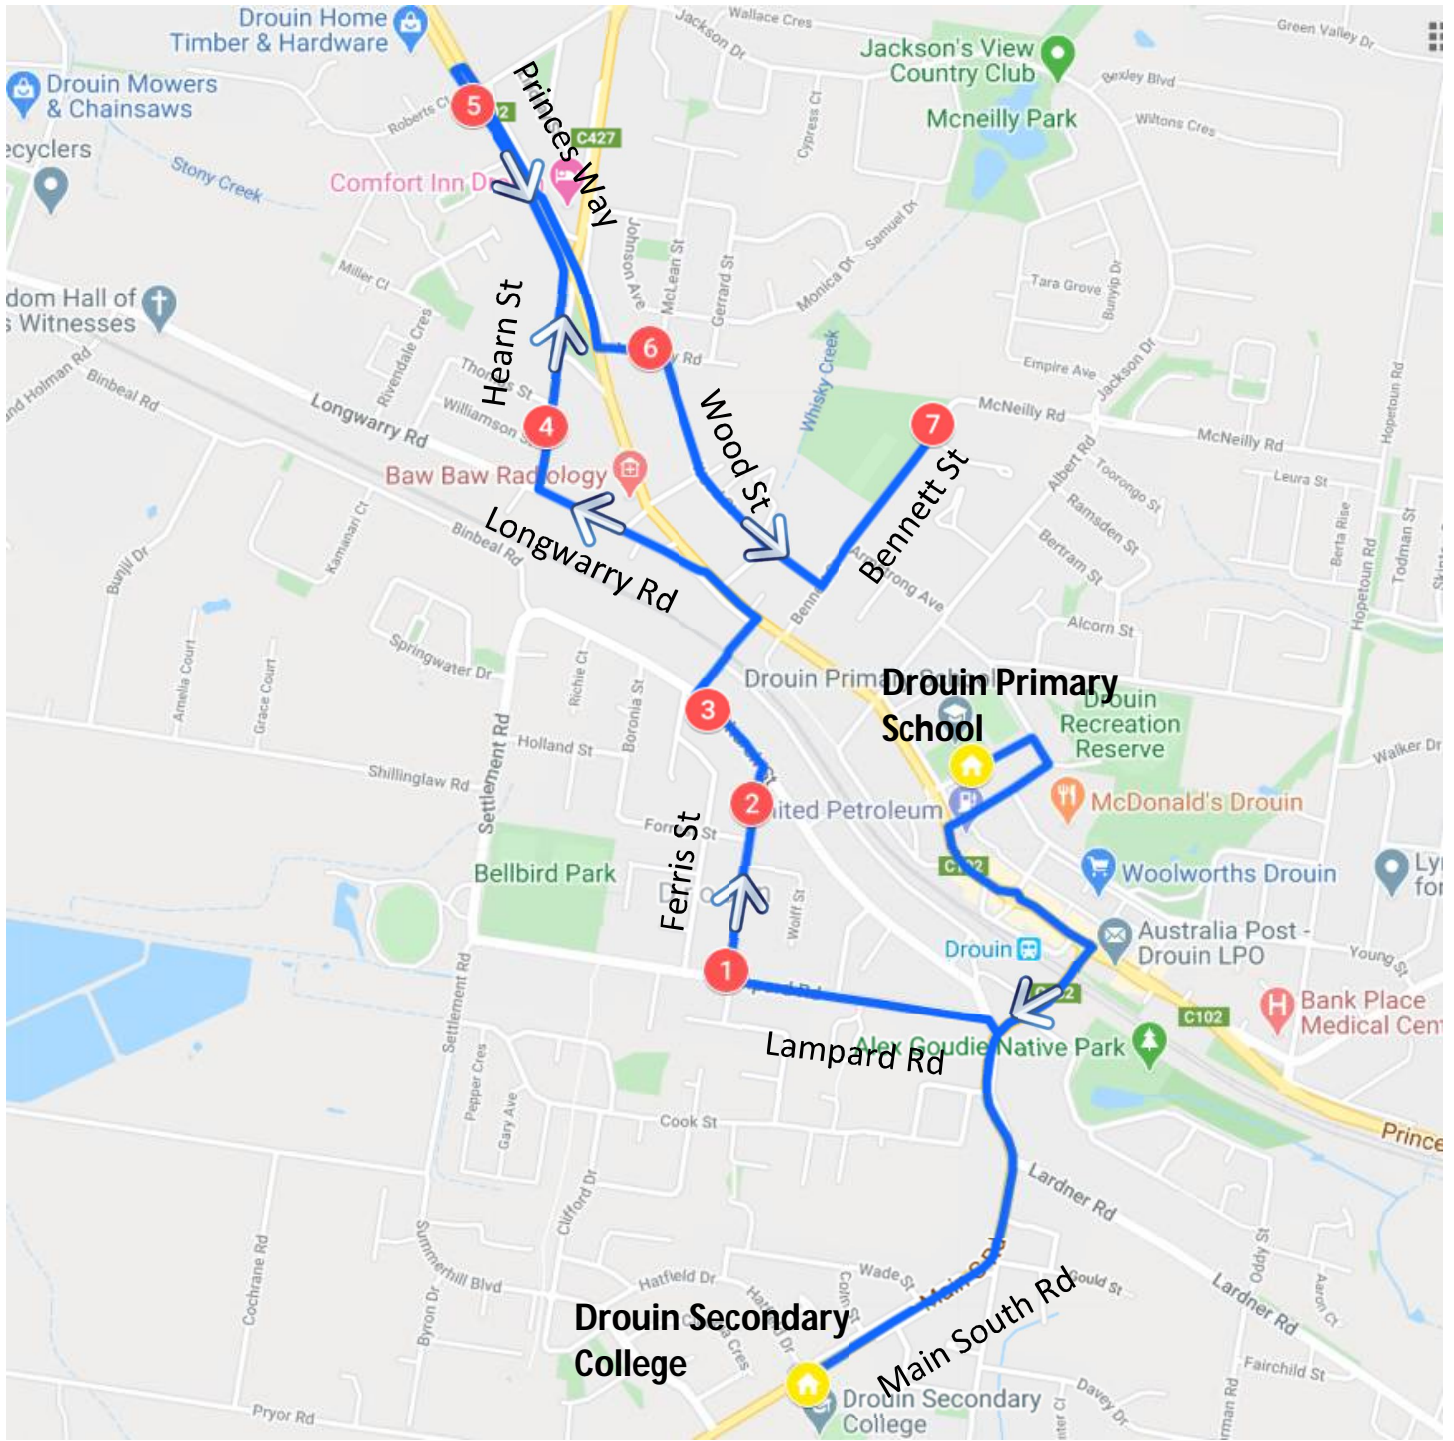

Town Run #41 – Morning Route

Drouin Central – Drouin Secondary College

Stop	Description	Time
	Drouin Secondary College (P/U DPS students)	
1	Corner of Lampard & Ferris St	8:30
2	7 Ferris St	8:31
3	70 Church St	8:32
4	7 Hearn St	8:35
5	El Paso Caravan Park - Princes Way	8:35
6	Corner of McNeilly Rd & McLean St	8:39
	Drouin Primary School	8:42
	Drouin Secondary College	8:45

Town Run #41 – Afternoon Route

Drouin Secondary College – Drouin Central

Stop	Description	Time
	Drouin Primary School	3:25
	Drouin Secondary College	3:40
1	Corner of Lampard & Ferris St	3:42
2	7 Ferris St	3:43
3	70 Church St	3:44
4	7 Hearn St	3:46
5	El Paso Caravan Park - Princes Way	3:47
6	Corner of McNeilly Rd & McLean St	3:49
7	Bennett Street Interchange (Connect w/ Drouin West)	3:51