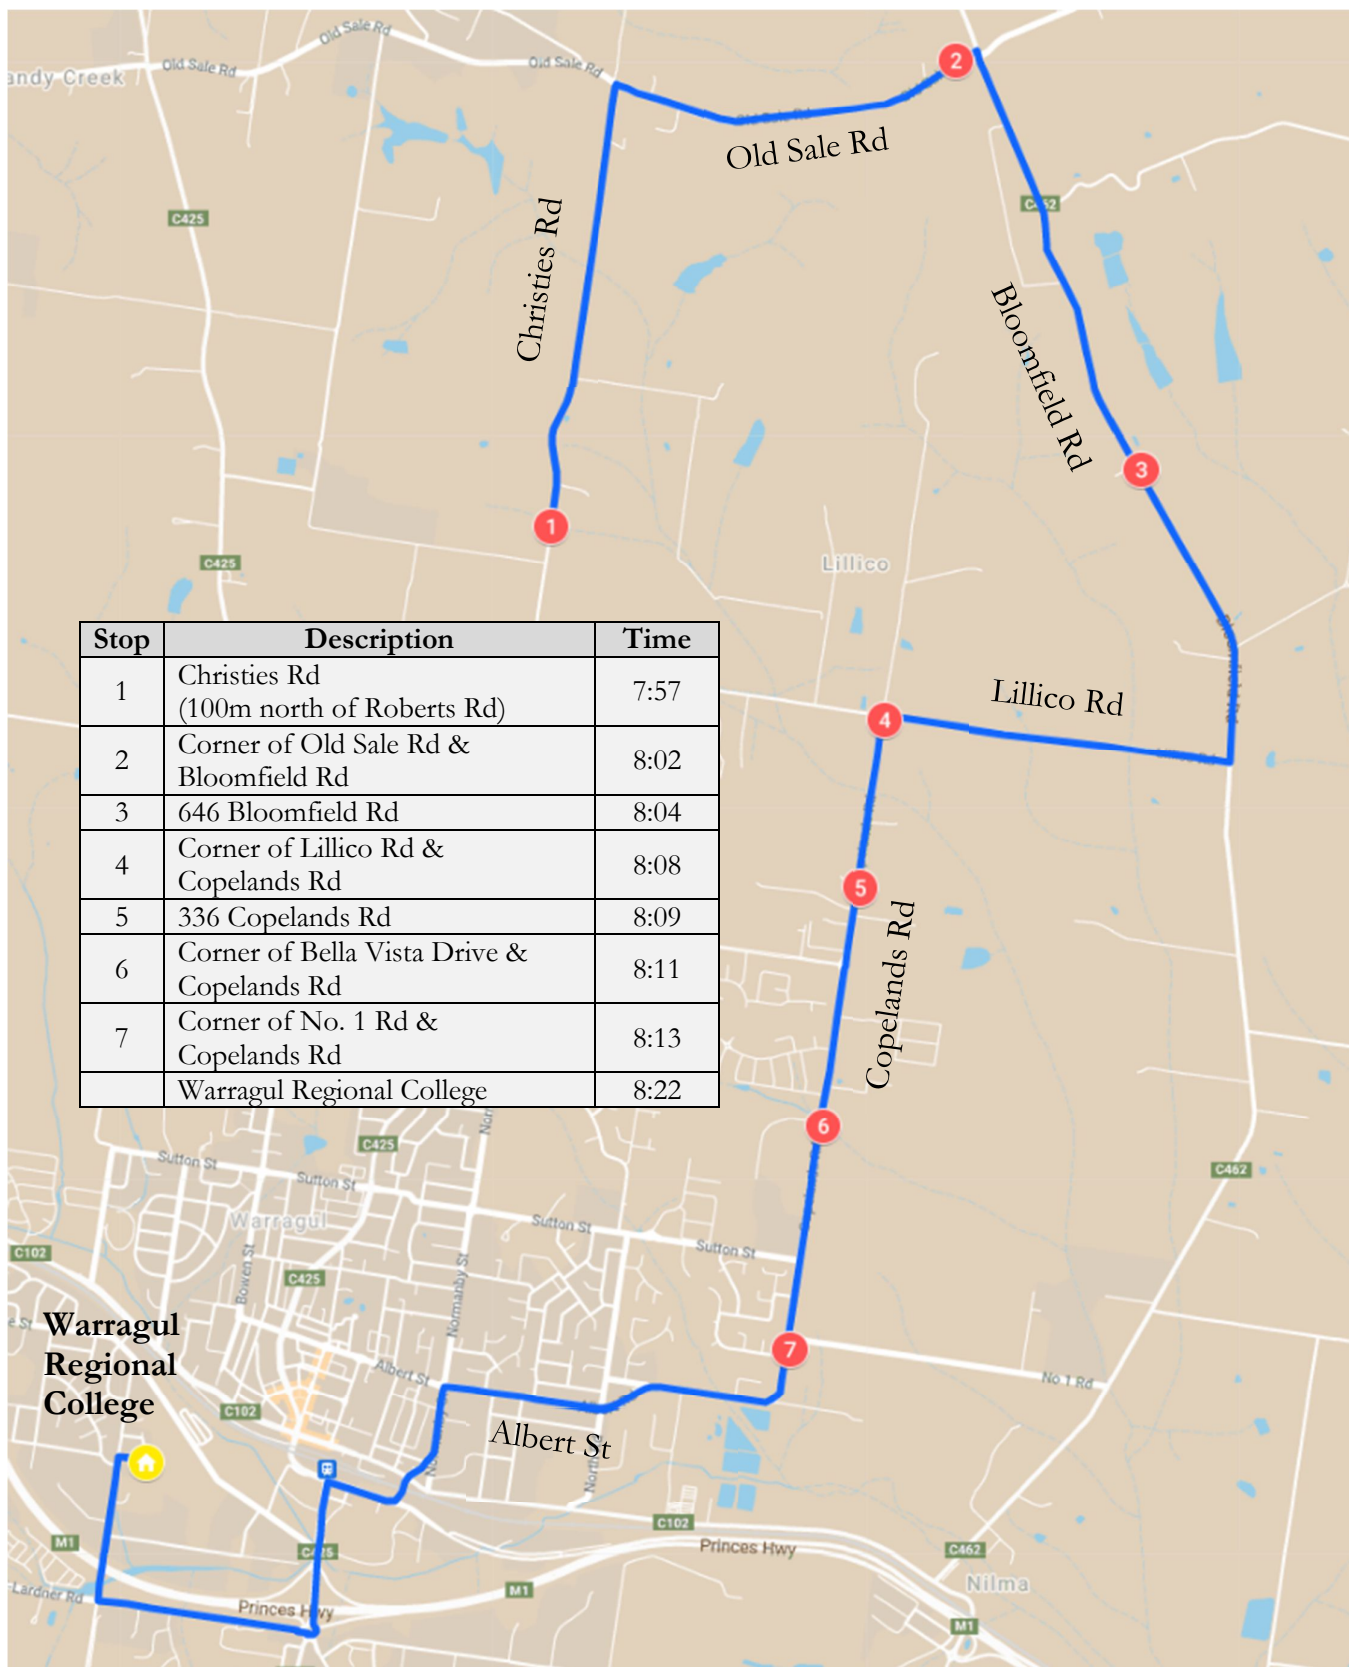

Lillico – Morning Route

Warragul Regional College

Lillico – Afternoon Route

Warragul Regional College

Stop	Description	Time
	Warragul Regional College	4:00
1	Corner of Christies Rd & Roberts Rd	4:10
2	Corner of Old Sale Rd & Bloomfield Rd	4:13
3	646 Bloomfield Rd	4:15
4	Corner of Lillico & Copelands Rd	4:18
5	336 Copelands Rd	4:19
6	Corner of Bella Vista Drive & Copelands Rd	4:22
7	Corner of No. 1 Rd & Copelands Rd	4:24