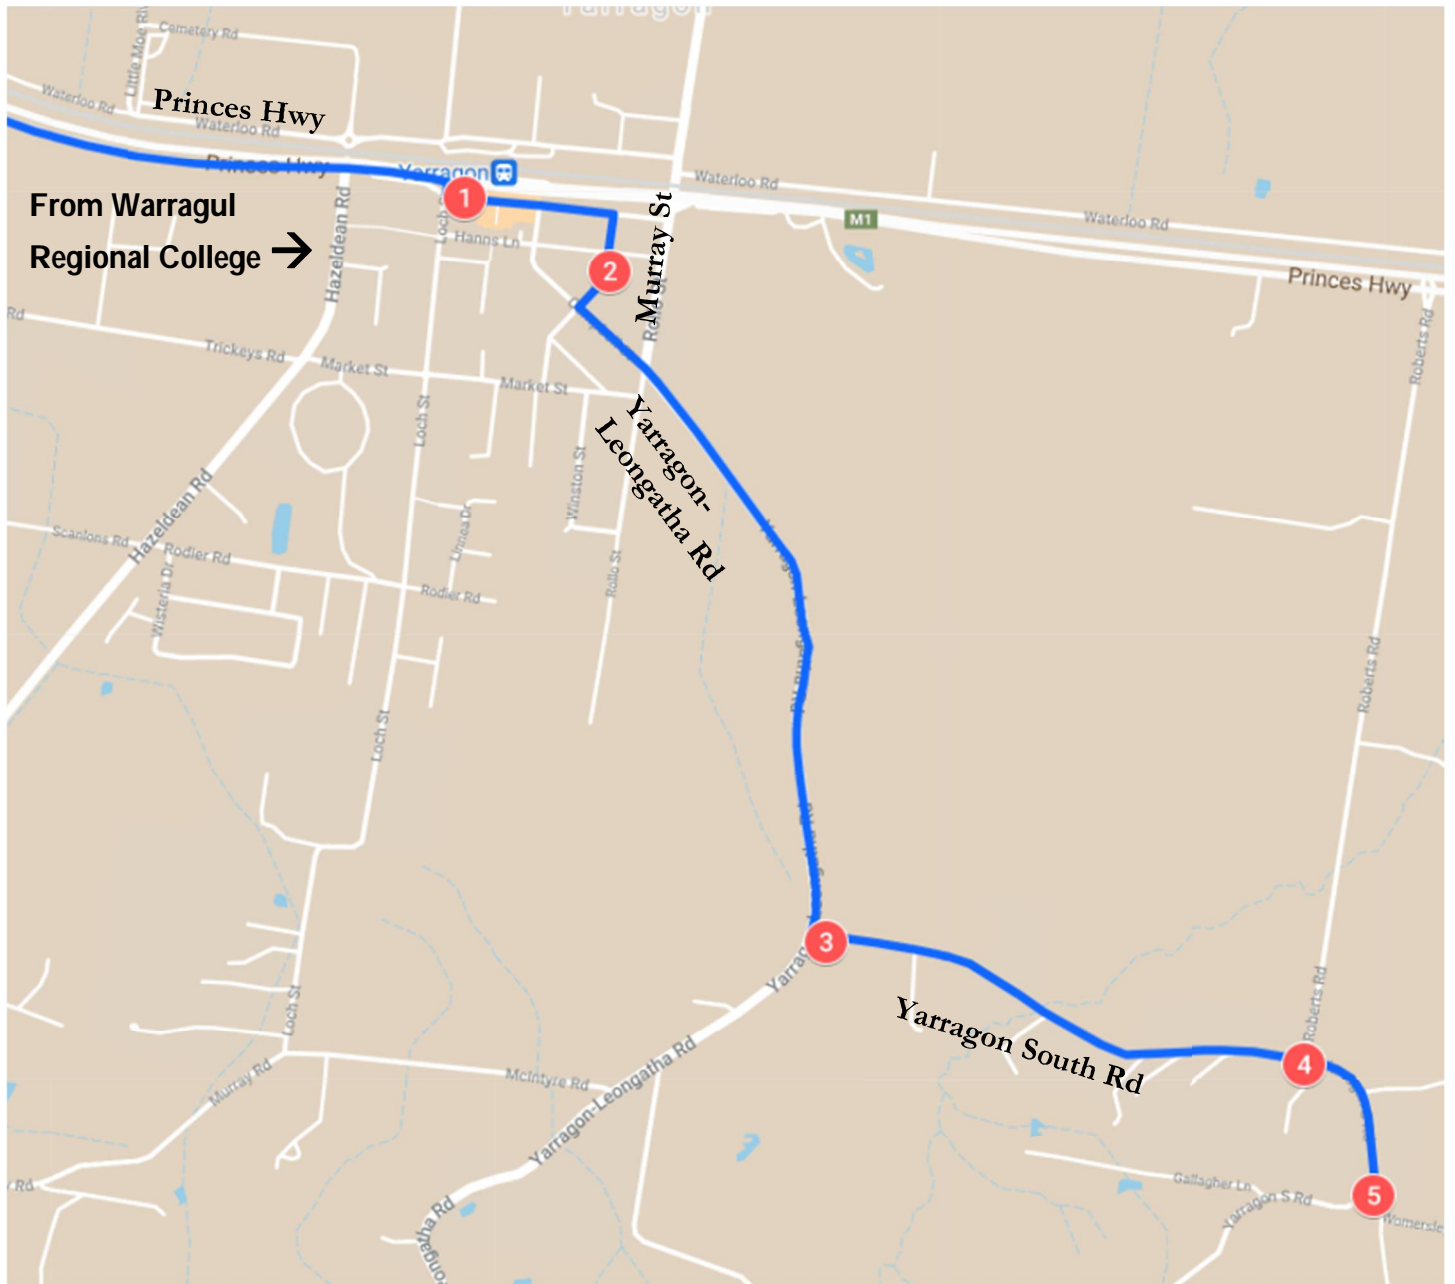

Yarragon South – Morning Route

Warragul Regional College

Stop	Description	Time
1	Corner of Yarragon South & Womersley Rd	8:00
2	Corner of Yarragon South & Roberts Rd	8:01
3	Corner of Yarragon South & Yarragon-Leongatha Rd	8:02
4	Old Yarragon Primary School – Murray St	8:06
5	Yarragon Bakery – Princes Hwy Service Rd	8:08
	Warragul Regional College	8:23

Yarragon South – Afternoon Route

Warragul Regional College

Stop	Description	Time
	Warragul Regional College	4:00
1	Yarragon Bakery – Princes Hwy Service Rd	4:15
2	Old Yarragon Primary School – Murray St	4:18
3	Corner of Yarragon South Rd & Yarragon-Leongatha Rd	4:23
4	Corner of Yarragon South Rd & Roberts Rd	4:28
5	Corner of Yarragon South Rd & Womersley Rd	4:29