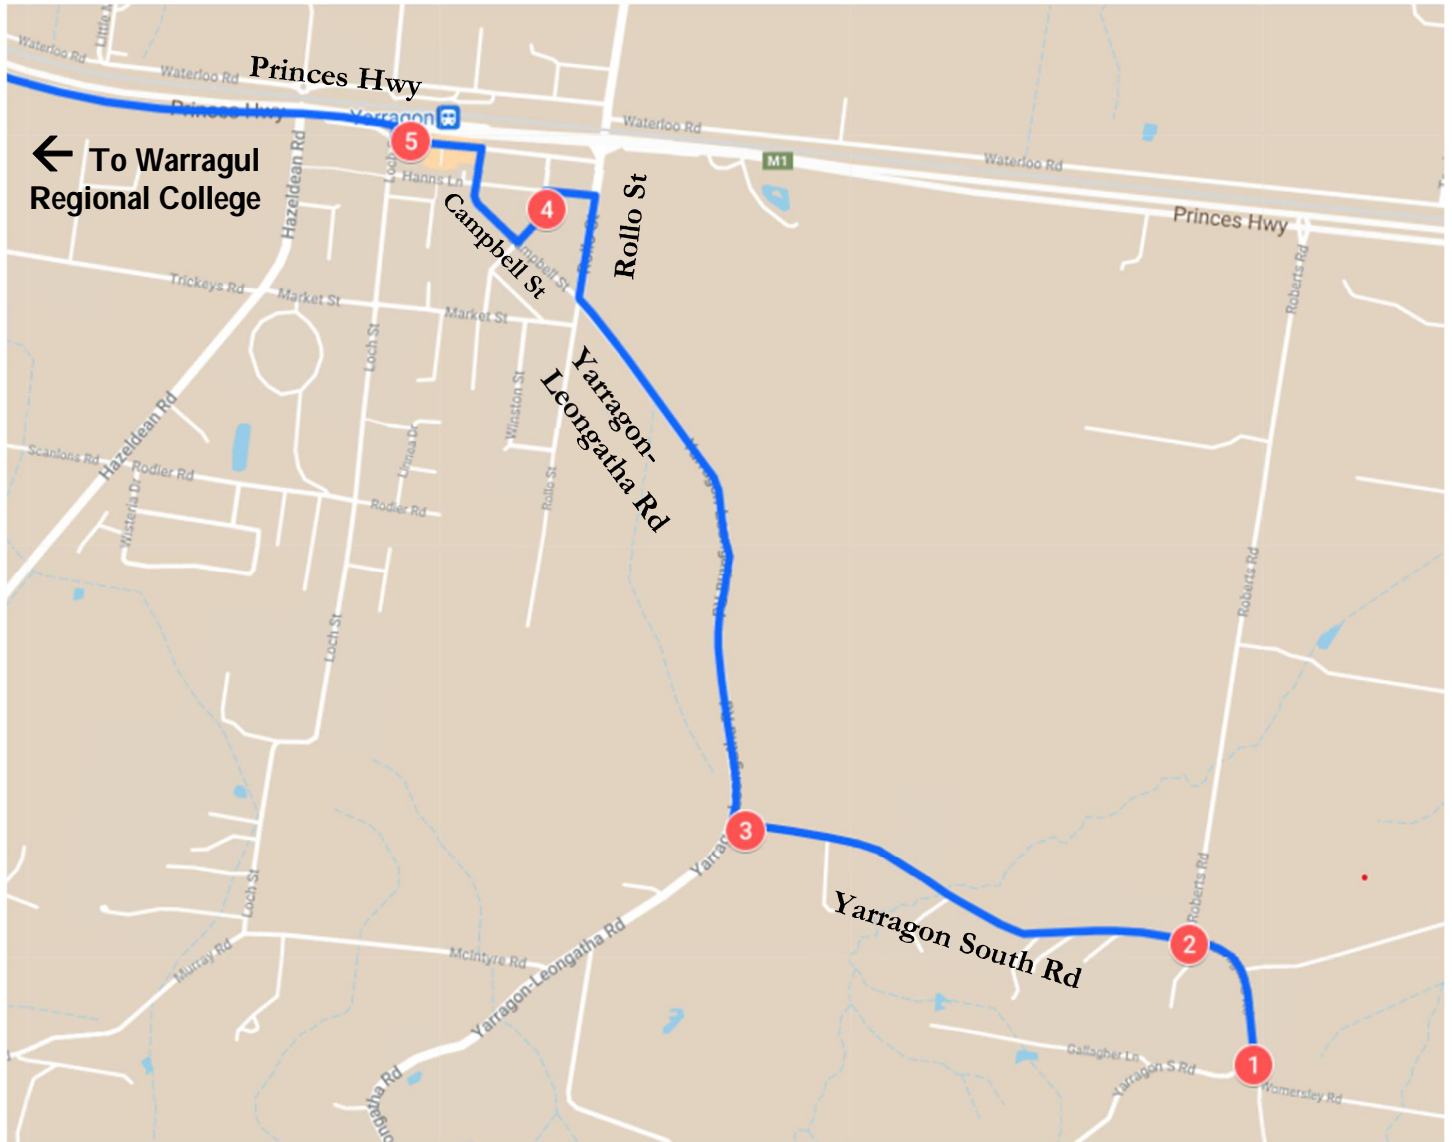

Yarragon South – Morning Route

Warragul Regional College

Stop	Description	Time
1	Corner of Yarragon South & Womersley Rd	8:00
2	Corner of Yarragon South & Roberts Rd	8:01
3	Corner of Yarragon South & Yarragon-Leongatha Rd	8:02
4	Old Yarragon Primary School – Murray St	8:06
5	Yarragon Bakery – Princes Hwy Service Rd	8:08
	Warragul Regional College	8:23

Yarragon South – Afternoon Route

Warragul Regional College

Stop	Description	Time
	Warragul Regional College	4:00
1	Yarragon Bakery – Princes Hwy Service Rd	4:15
2	Old Yarragon Primary School – Murray St	4:18
3	Corner of Yarragon South Rd & Yarragon-Leongatha Rd	4:23
4	Corner of Yarragon South Rd & Roberts Rd	4:28
5	Corner of Yarragon South Rd & Womersley Rd	4:29