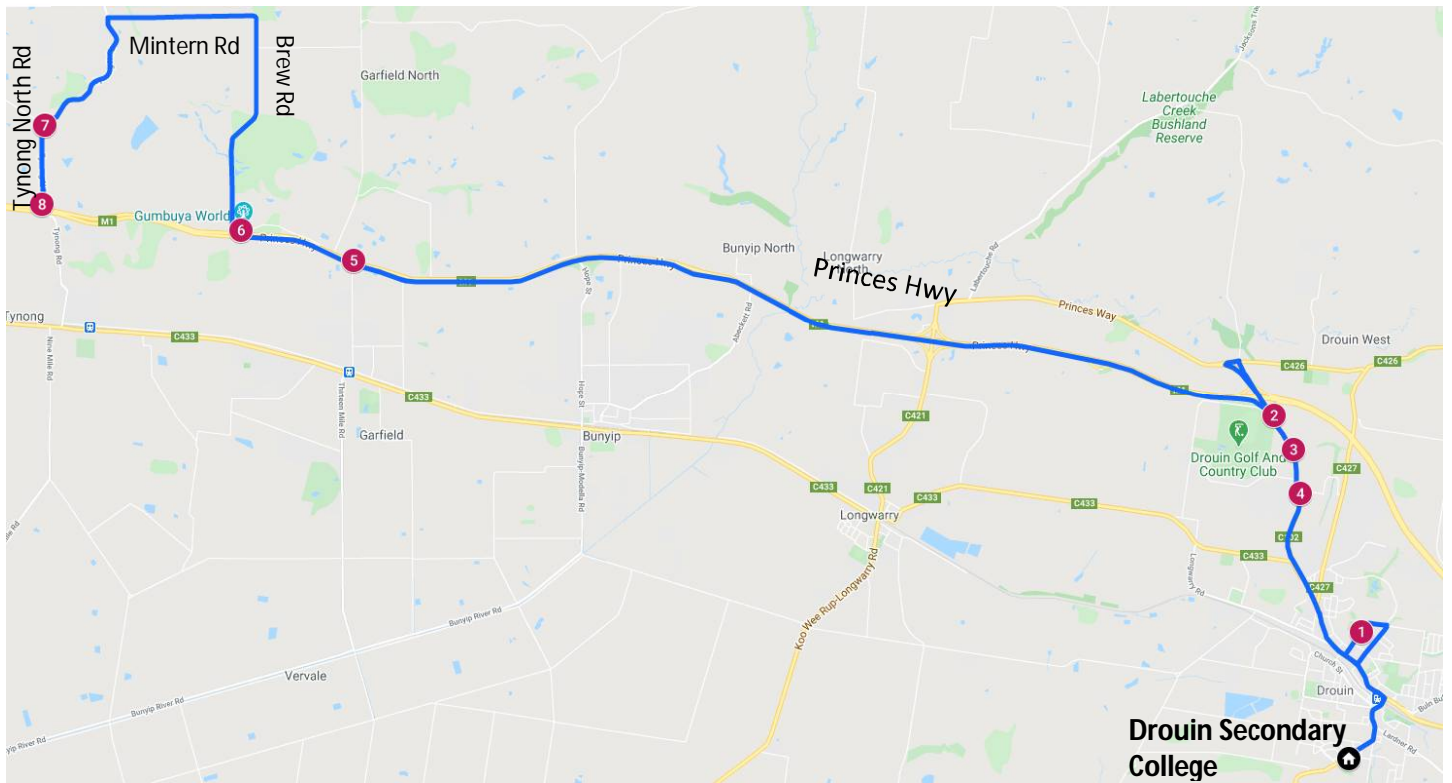

Tynong North – Morning Route

Drouin Secondary College

Stop	Description	Time
1	Corner of Tynong North Rd & Princes Hwy	7:48
2	Corner of Clarke Rd & Tynong North Rd	7:50
3	Gumbuya World	7:59
4	Garfield Fresh Harvest (Princes Hwy)	8:01
5	Corner of Martin Rd & Princes Hwy	8:02
6	Cnr Hague Crt & Princes Way	8:13
7	Cnr Robin Hood Way & Princes Way	8:14
8	Cnr Arnup Cres & Princes Way	8:16
9	Bennett St Interchange	8:20
	Drouin Secondary College	8:25

Tynong North – Afternoon Route

Drouin Secondary College

Stop	Description	Time
	Drouin Secondary College	3:50
1	Bennett St Interchange	3:58
	<i>Bus turns around at Robin Hood, stops 2,3 & 4 on east side of Princes Way</i>	
2	Cnr Hague Crt & Princes Way	4:07
3	Cnr Robin Hood Way & Princes Way	4:09
4	Cnr Arnup Cres & Princes Way	4:10
5	Garfield Fresh Harvest (Princes Hwy)	4:24
6	Gumbuya World	4:27
7	Corner of Clarke Rd & Tynong North Rd	4:37
8	Corner of Tynong North Rd & Princes Hwy	4:38