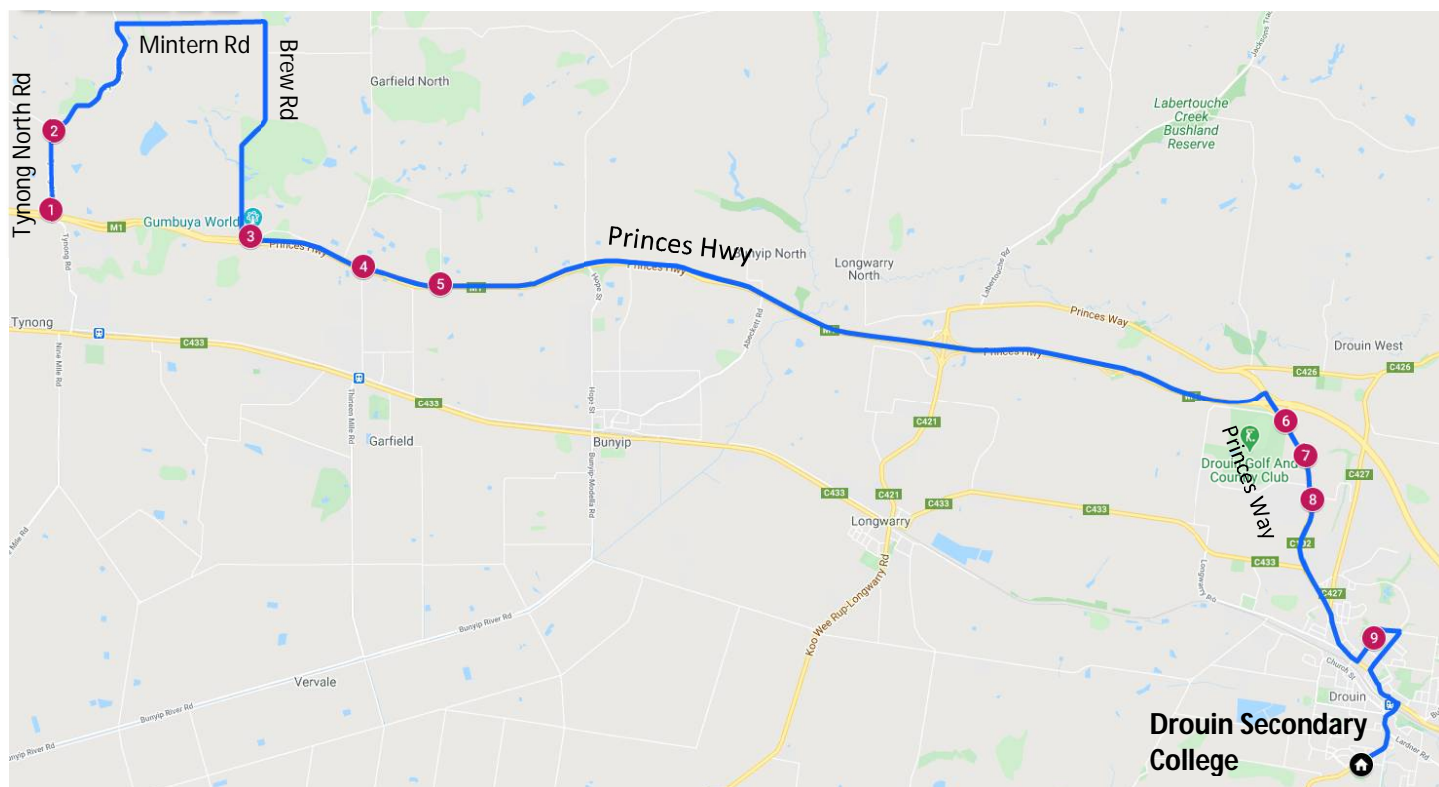

Tynong North – Morning Route

Drouin Secondary College

Stop	Description	Time
1	Corner of Tynong North Rd & Princes Hwy	7:48
2	Corner of Clarke Rd & Tynong North Rd	7:50
3	Gumbuya World	7:59
4	Garfield Fresh Harvest (Princes Hwy)	8:01
5	Corner of Martin Rd & Princes Hwy	8:02
6	Cnr Hague Crt & Princes Way	8:13
7	Cnr Robin Hood Way & Princes Way	8:14
8	Cnr Arnup Cres & Princes Way	8:16
9	Bennett St Interchange	8:20
	Drouin Secondary College	8:25

Tynong North – Afternoon Route

Drouin Secondary College

Stop	Description	Time
	Drouin Secondary College	3:50
1	Bennett St Interchange	3:58
	<i>Bus turns around at Robin Hood, stops 2,3 & 4 on east side of Princes Way</i>	
2	Cnr Hague Crt & Princes Way	4:07
3	Cnr Robin Hood Way & Princes Way	4:09
4	Cnr Arnup Cres & Princes Way	4:10
5	Garfield Fresh Harvest (Princes Hwy)	4:24
6	Gumbuya World	4:27
7	Corner of Clarke Rd & Tynong North Rd	4:37
8	Corner of Tynong North Rd & Princes Hwy	4:38