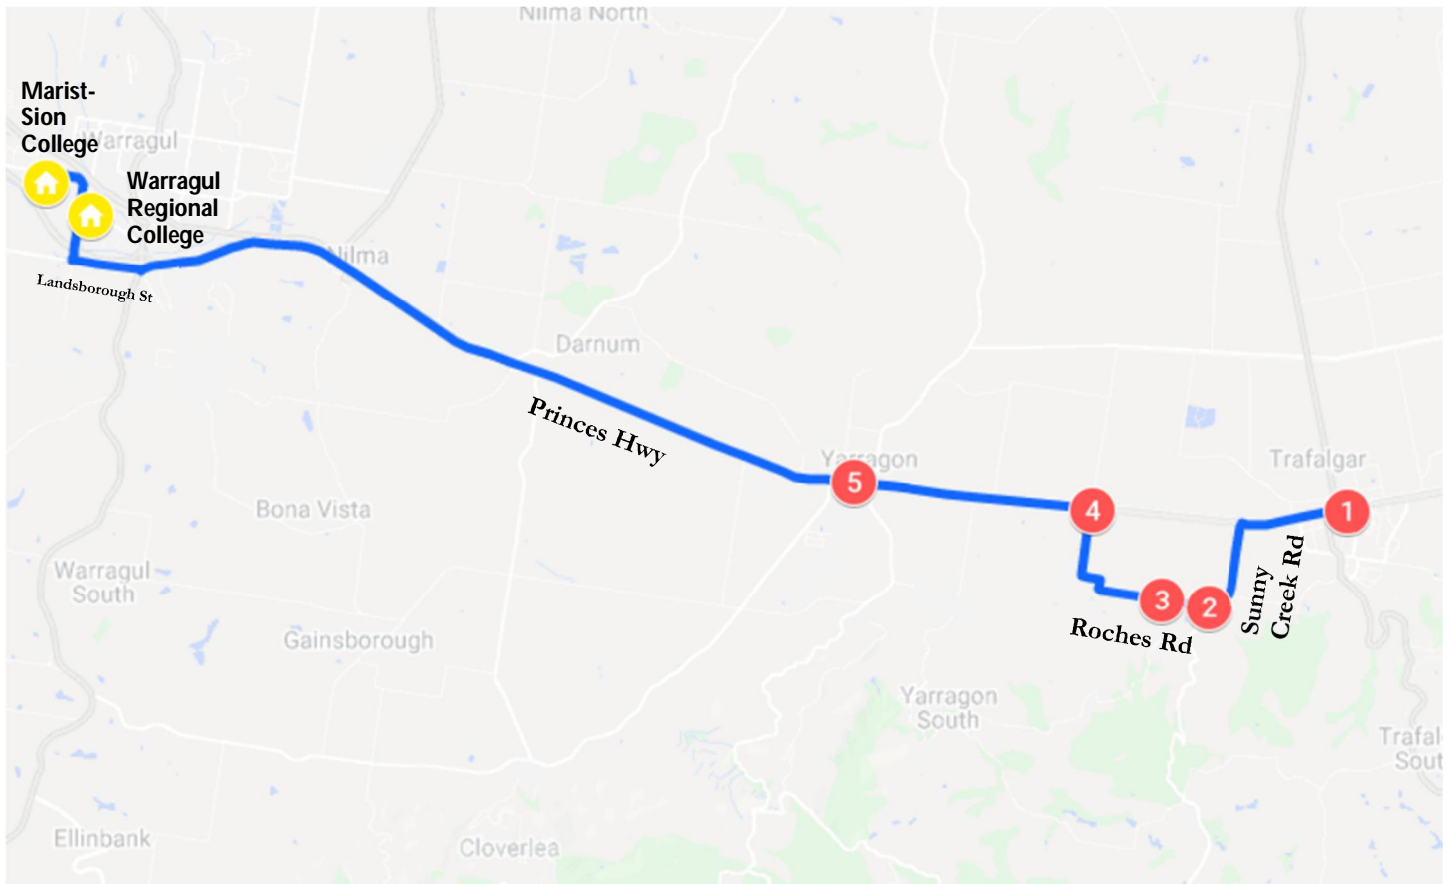

Trafalgar – Morning Route

Warragul Regional College

Stop	Description	Time
1	Criterion Hotel, Trafalgar	7:50
2	Corner of Roches Rd & Sunny Creek Rd	7:53
3	Corner of Roches Rd & Earls Rd	7:55
4	Corner of Williamson's Rd & Princes Hwy	7:59
5	Yarragon V/Line Stop - Princes Hwy	8:04
	Marist Sion College	8:20
	Warragul Regional College	8:25

Trafalgar – Afternoon Route

Warragul Regional College

Stop	Description	Time
	Warragul Regional College	3:55
1	Marist Sion College	4:00
2	Yarragon Railway Station	4:08
3	Corner of Williamson's Rd & Princes Hwy	4:18
4	Corner of Roches Rd & Earls Rd	4:20
5	Corner of Roches Rd & Sunny Creek Rd	4:23
6	Criterion Hotel, Trafalgar	4:30