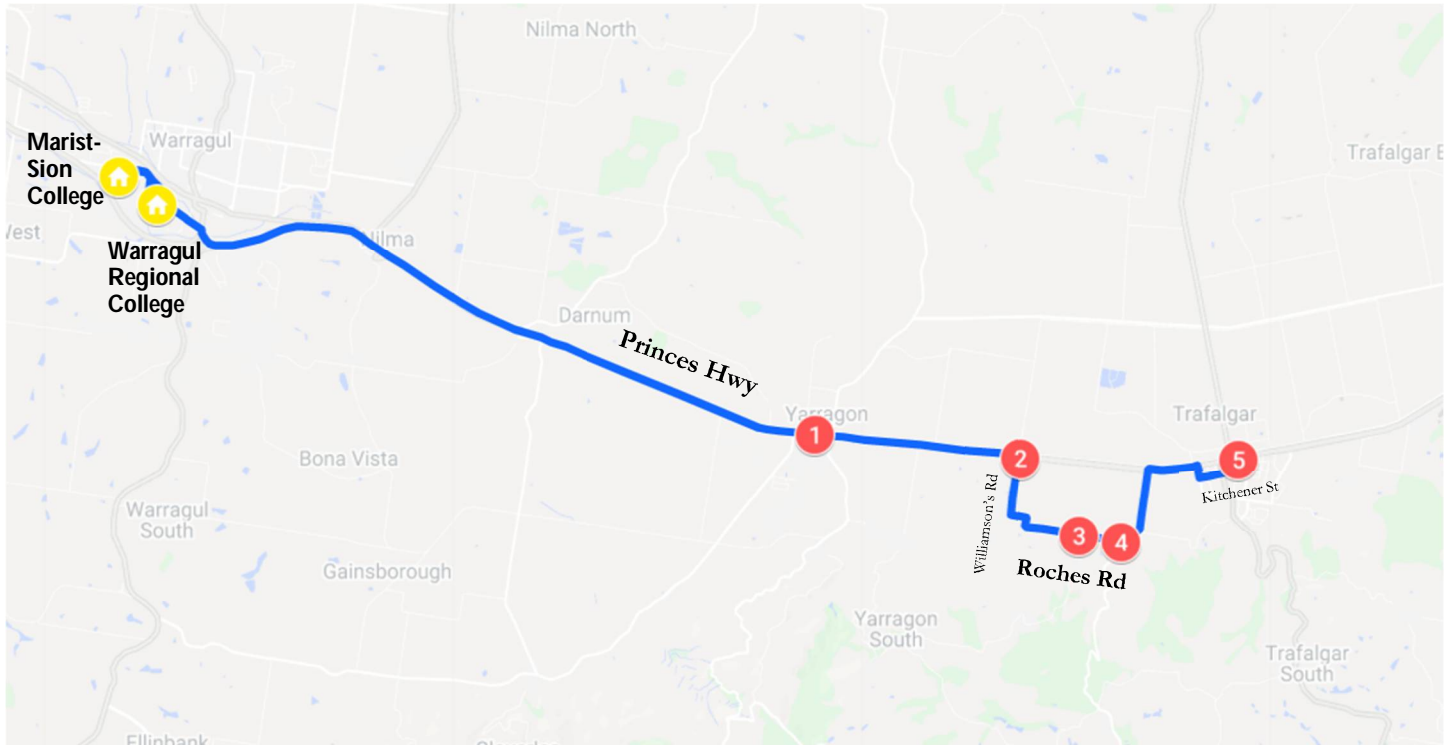

Trafalgar – Morning Route

Warragul Regional College

Stop	Description	Time
1	Criterion Hotel, Trafalgar	7:50
2	Corner of Roches Rd & Sunny Creek Rd	7:53
3	Corner of Roches Rd & Earls Rd	7:55
4	Corner of Williamson's Rd & Princes Hwy	7:59
5	Yarragon V/Line Stop - Princes Hwy	8:04
	Marist Sion College	8:20
	Warragul Regional College	8:25

Trafalgar – Afternoon Route

Warragul Regional College

Stop	Description	Time
	Warragul Regional College	3:55
1	Marist Sion College	4:00
2	Yarragon Railway Station	4:08
3	Corner of Williamson's Rd & Princes Hwy	4:18
4	Corner of Roches Rd & Earls Rd	4:20
5	Corner of Roches Rd & Sunny Creek Rd	4:23
6	Criterion Hotel, Trafalgar	4:30