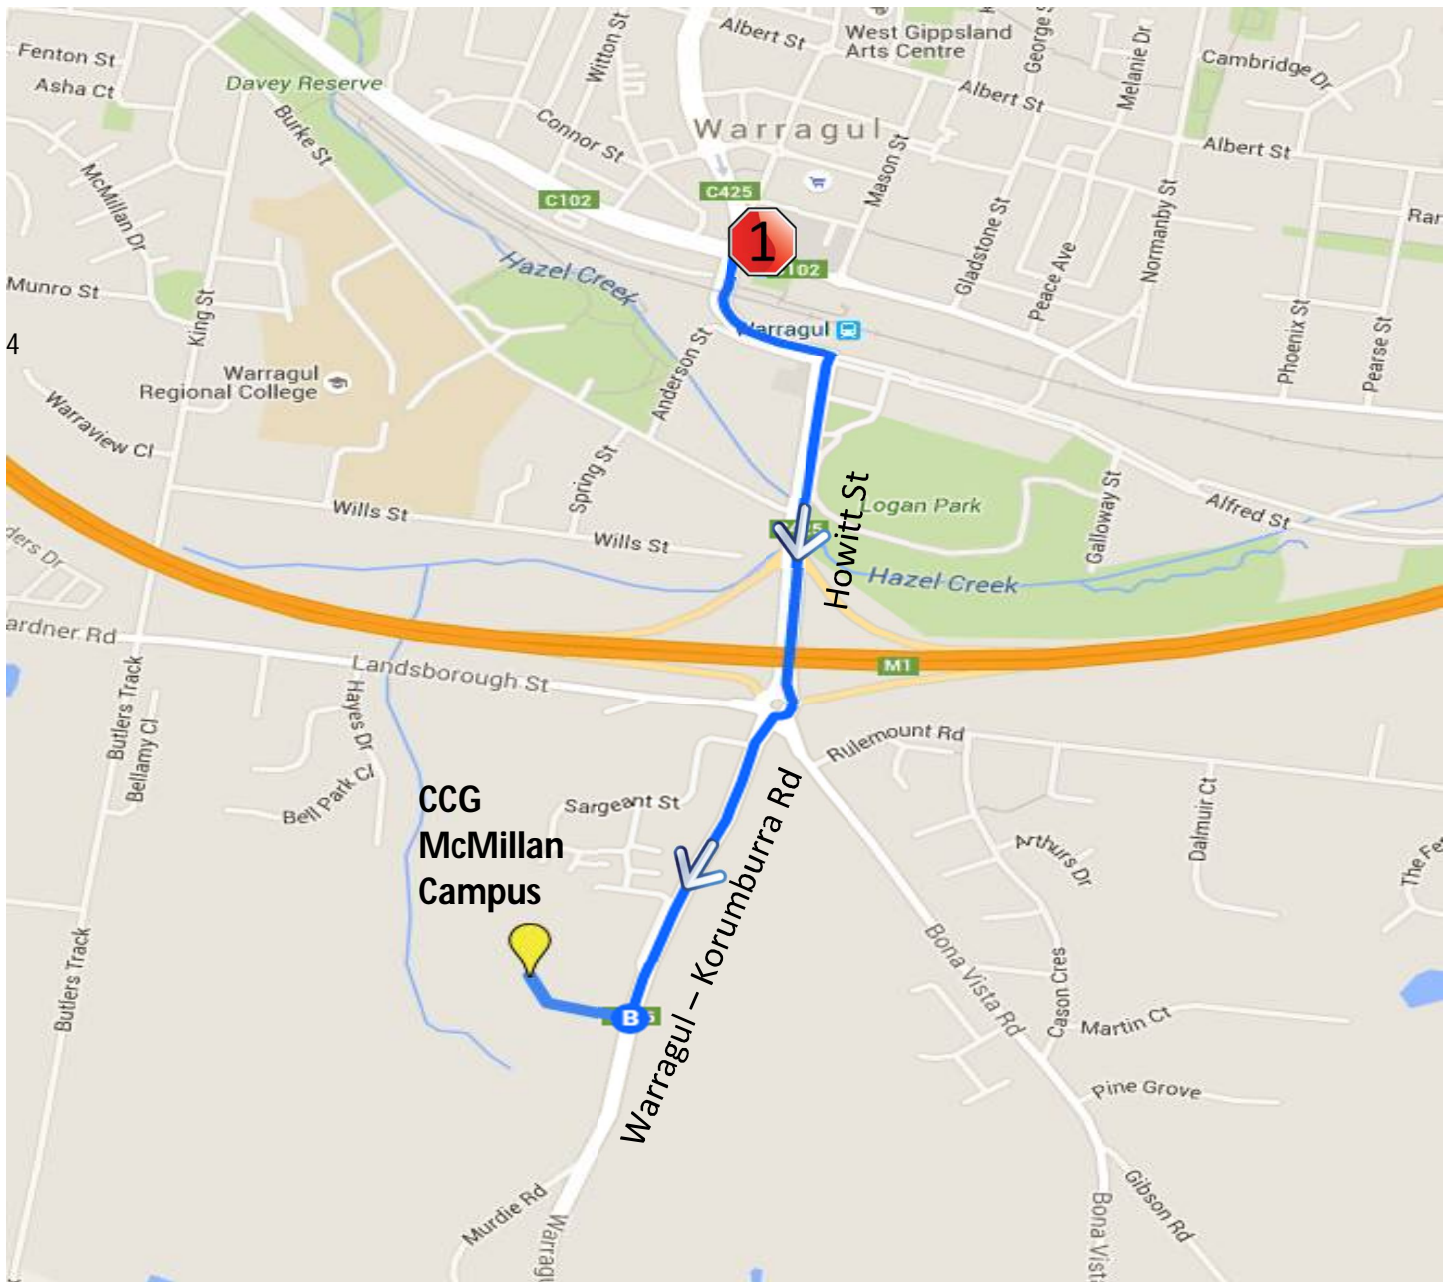

Town Run #42 – Morning Route

Warragul Station – McMillan

Stop	Description	Time
1	Smith St/Queen St	9:05
	CCG McMillan Campus	9:09

Town Run #42 – Afternoon Route

McMillan – Warragul Station

Stop	Description	Time
	CCG McMillan Campus	3:15
1	Smith St/Queen St	3:20