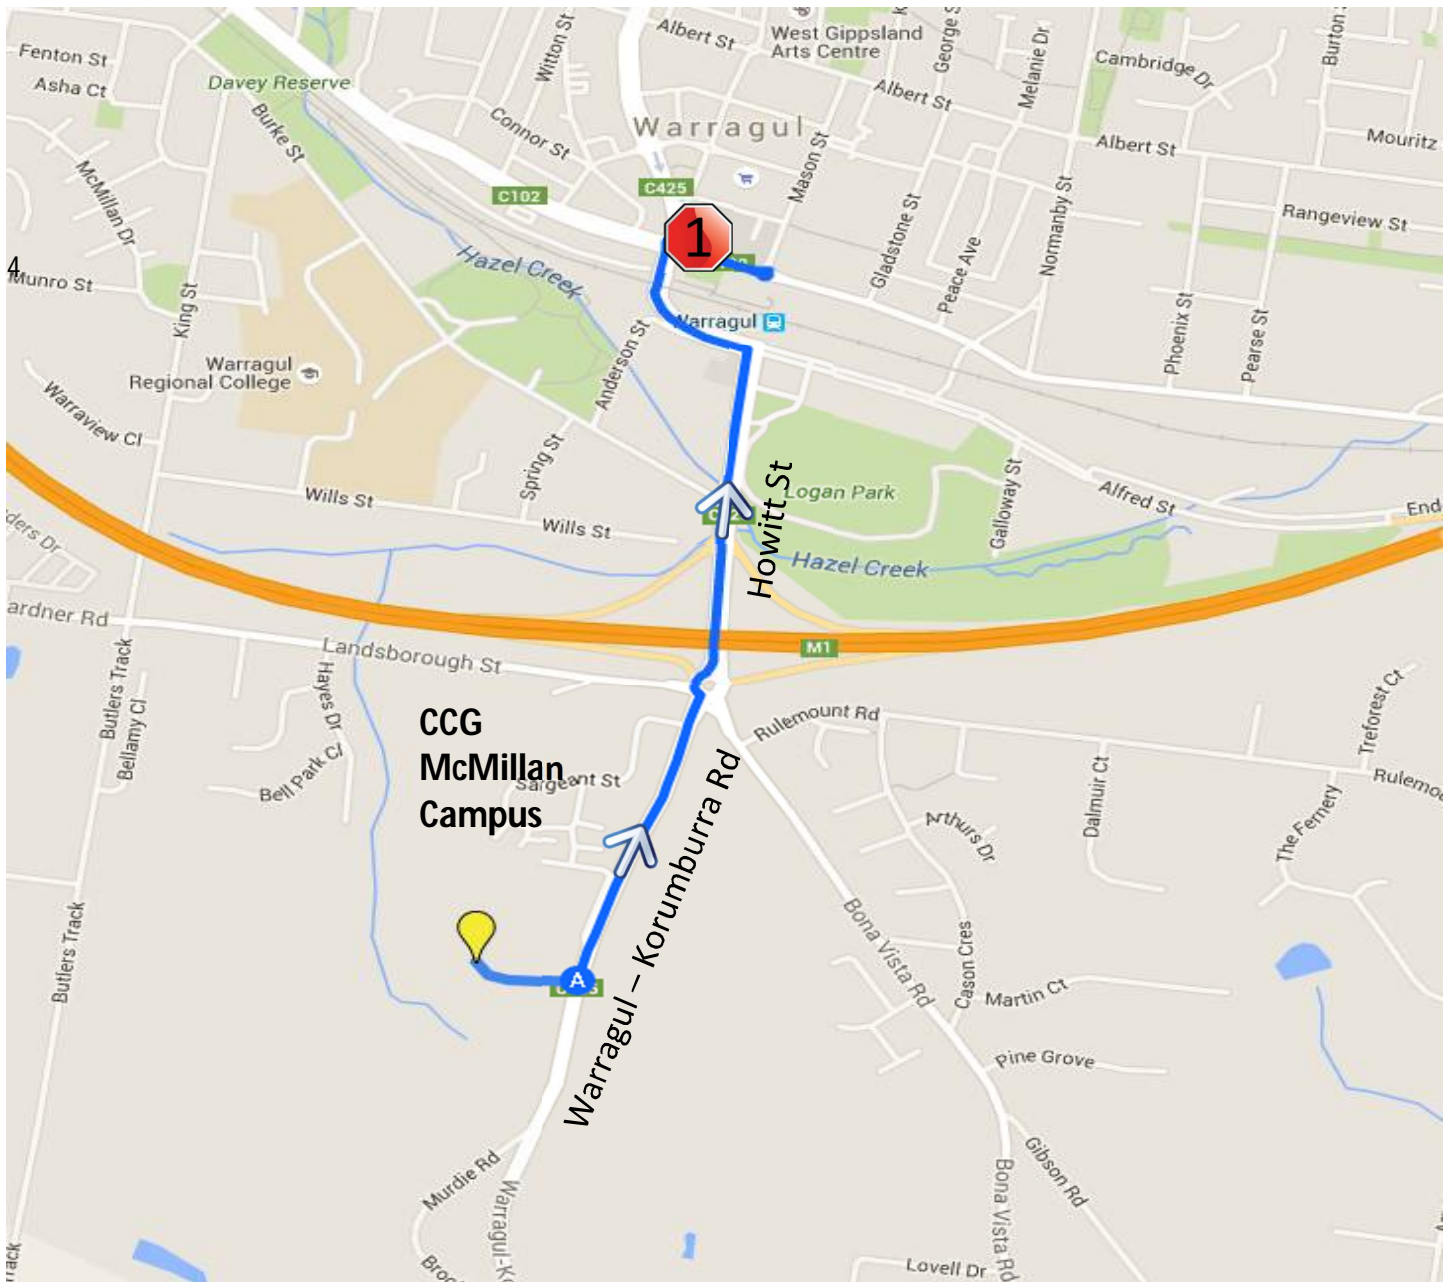

Town Run #42 – Morning Route

Warragul Station – McMillan

Stop	Description	Time
1	Smith St/Queen St	9:05
	CCG McMillan Campus	9:09

Town Run #42 – Afternoon Route

McMillan – Warragul Station

Stop	Description	Time
	CCG McMillan Campus	3:15
1	Smith St/Queen St	3:20