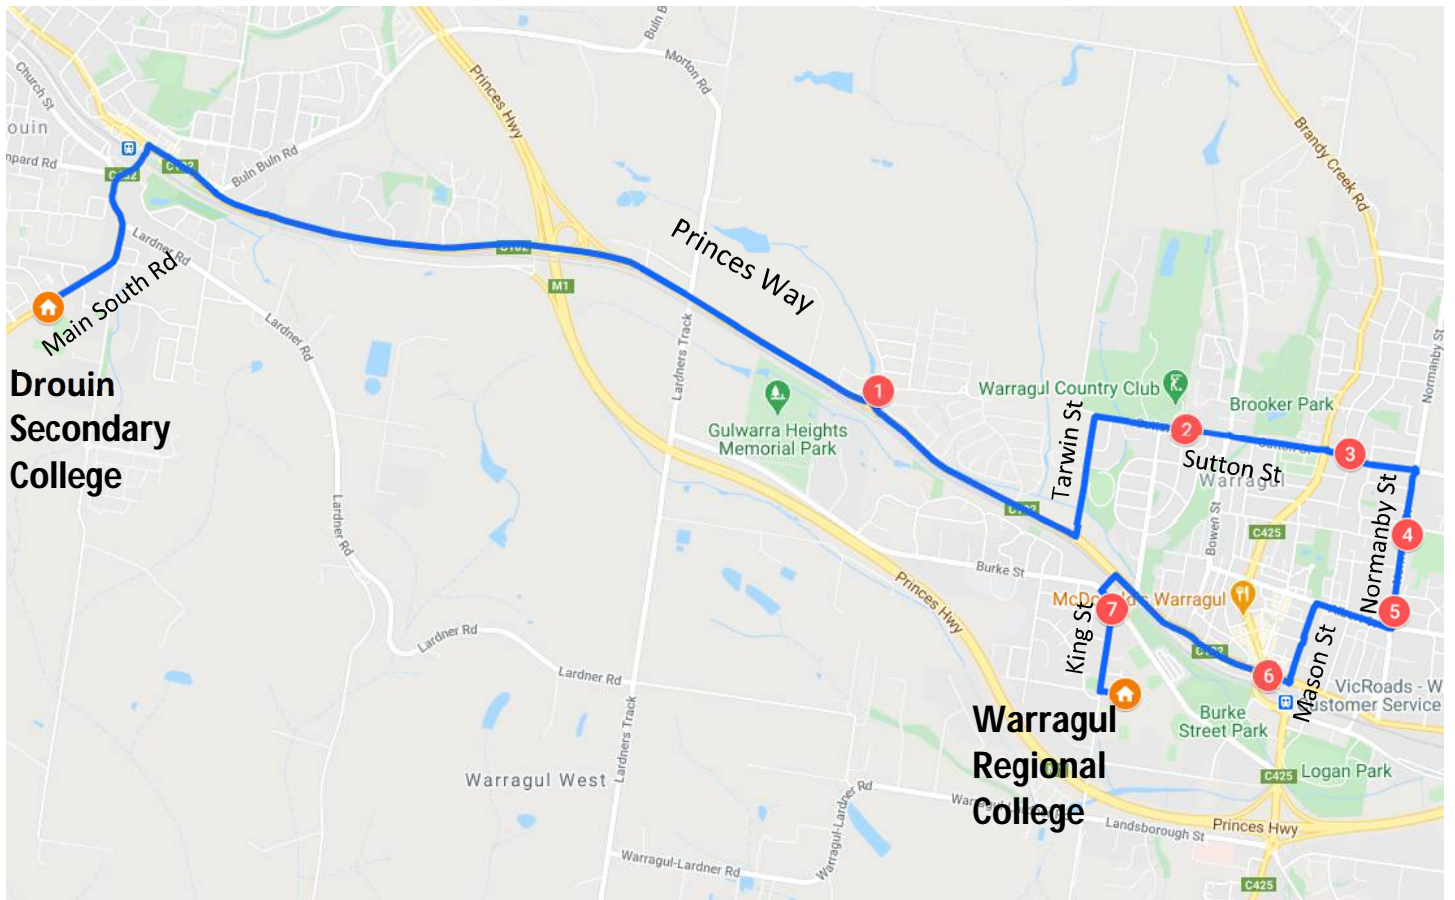

Town Run #40 – Morning Route

Warragul – Drouin Secondary College

Stop	Description	Time
	Warragul Regional College	8:20
1	9 King St	8:22
2	57 Sutton St (St. Paul's - Yr 9)	8:25
3	Corner of Normanby & Stoffers St	8:28
4	Queen St PTV Bus Stop	8:31
5	Waterford Rise Estate - Crole Dr	8:34
	Drouin Secondary College	8:45

Town Run #40 – Afternoon Route

Drouin Secondary College - Warragul

Stop	Description	Time
	Drouin Secondary College	3:30
1	Waterford Rise Estate - Crole Dr	3:39
2	57 Sutton St (St. Paul's - Yr 9)	3:46
3	137 Sutton St	3:51
4	Corner of Normanby & Stoffers St	3:53
5	Opposite 115 Normanby St	3:54
6	Queen St PTV Bus Stop	3:57
7	9 King St	3:59
	Warragul Regional College	4:00