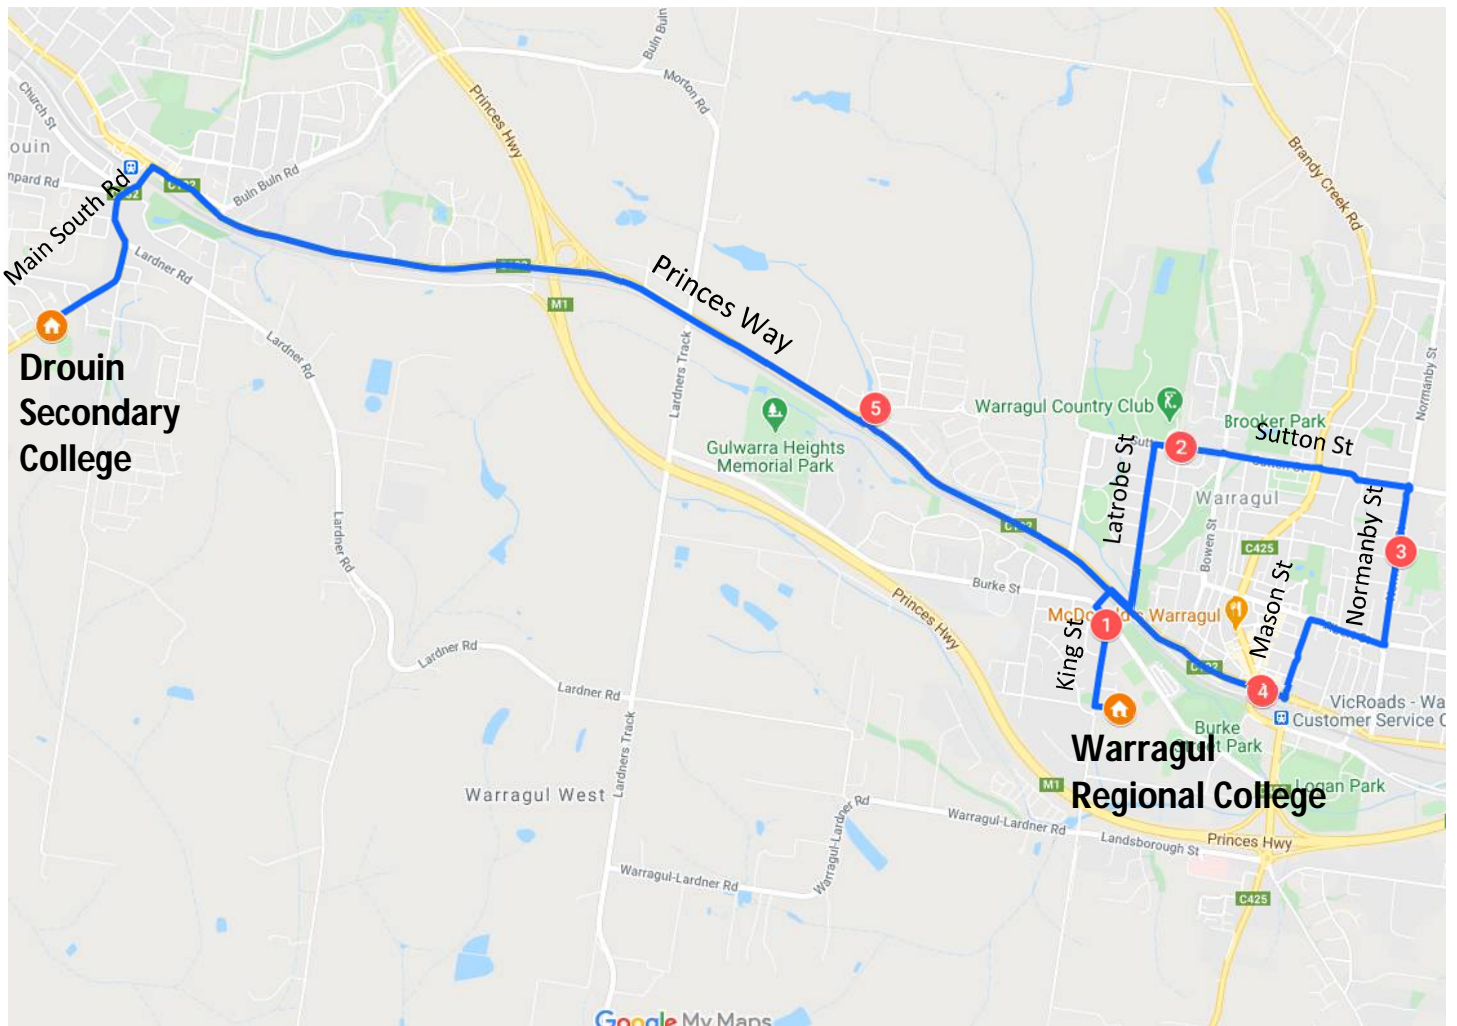

Town Run #40 – Morning Route

Warragul – Drouin Secondary College

Stop	Description	Time
	Warragul Regional College	8:20
1	9 King St	8:22
2	57 Sutton St (St. Paul's - Yr 9)	8:25
3	Corner of Normanby & Stoffers St	8:28
4	Queen St PTV Bus Stop	8:31
5	Waterford Rise Estate - Crole Dr	8:34
	Drouin Secondary College	8:45

Town Run #40 – Afternoon Route

Drouin Secondary College - Warragul

Stop	Description	Time
	Drouin Secondary College	3:30
1	Waterford Rise Estate - Crole Dr	3:39
2	57 Sutton St (St. Paul's - Yr 9)	3:46
3	137 Sutton St	3:51
4	Corner of Normanby & Stoffers St	3:53
5	Opposite 115 Normanby St	3:54
6	Queen St PTV Bus Stop	3:57
7	9 King St	3:59
	Warragul Regional College	4:00