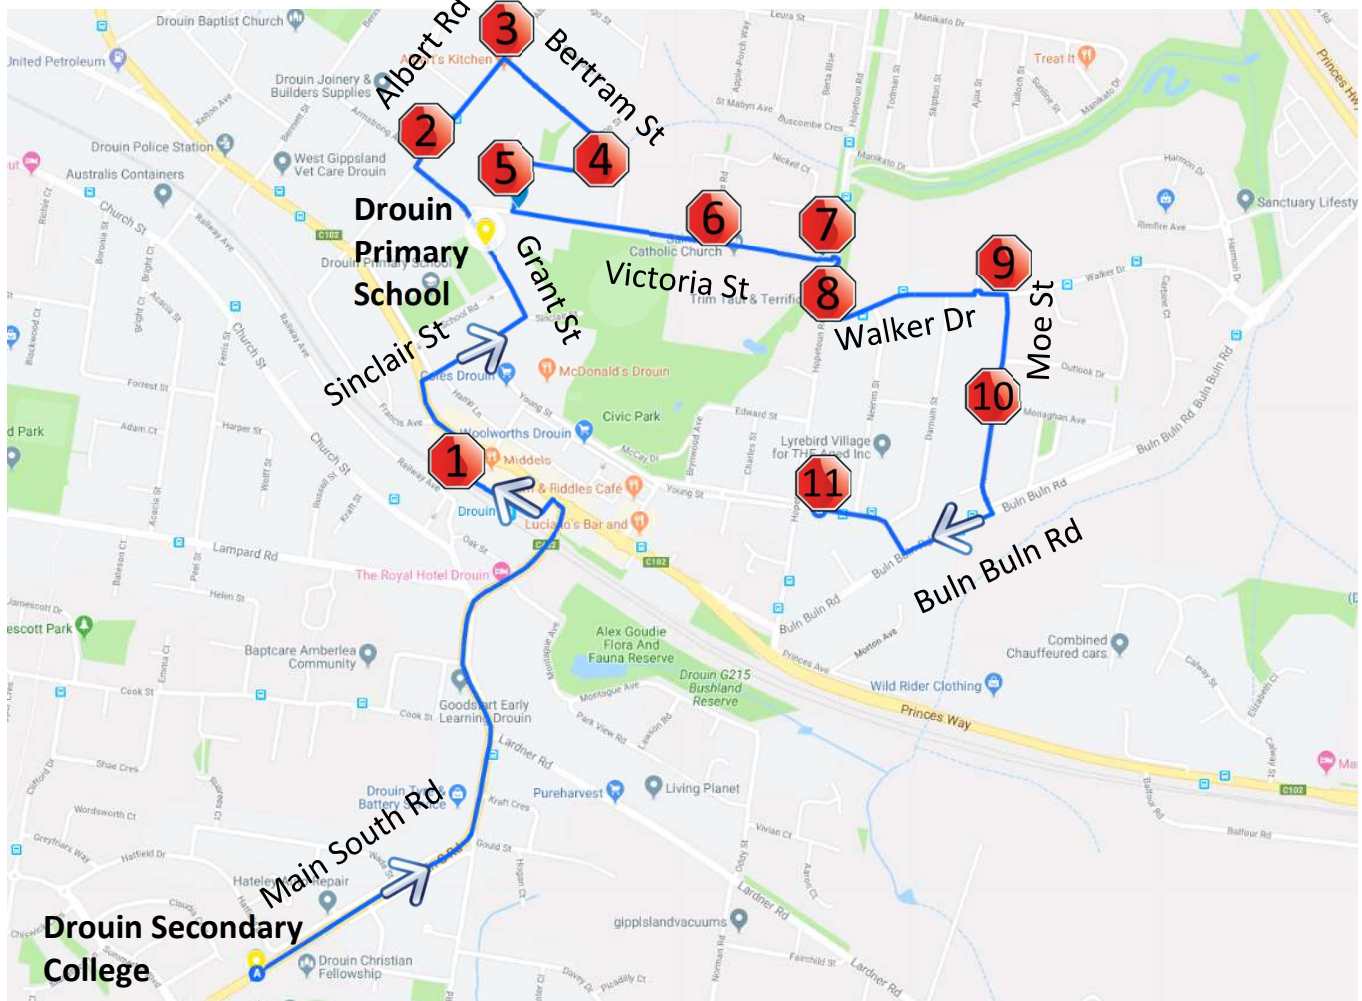

Town Run #39 – Morning Route

Drouin East – Drouin Secondary College

Stop	Description	Time
1	17 Buln Buln Rd	8:30
2	Corner of Moe St & Monaghan Ave	8:31
3	Corner of Walker & Outlook Dr	8:32
4	Corner of Walker Dr & Darnum St	8:33
5	Corner of Walker Dr & Hopetoun Rd	8:34
6	Corner of Hopetoun Rd & Edward St	8:35
	Drouin Primary School	8:37
7	Corner of Albert Rd & Armstrong Ave	8:38
8	Corner of Albert Rd & Bertram St	8:39
9	Corner of Boanyoo & Alcorn St	8:40
10	Corner of Gulai & Victoria St	8:41
	Drouin Secondary College	8:45

Town Run #39 – Afternoon Route

Drouin Secondary College – Drouin East

Stop	Description	Time
	Drouin Secondary College	3:35
1	Drouin Train Station	3:37
	Drouin Primary School	3:38
2	Corner of Albert Rd & Armstrong Ave	3:39
3	Corner of Albert Rd & Bertram St	3:40
4	Corner of Boanyoo & Alcorn St	3:41
5	Corner of Gulai & Victoria St	3:42
6	Corner of Victoria St & Lawrence Rd	3:43
7	Corner of Victoria St & Hopetoun Rd	3:44
8	Corner of Hopetoun Rd & Walker Dr	3:45
9	Corner of Walker & Outlook Dr	3:46
10	Corner of Moe St & Monaghan Ave	3:47
11	Corner of Young St & Hopetoun Rd	3:48