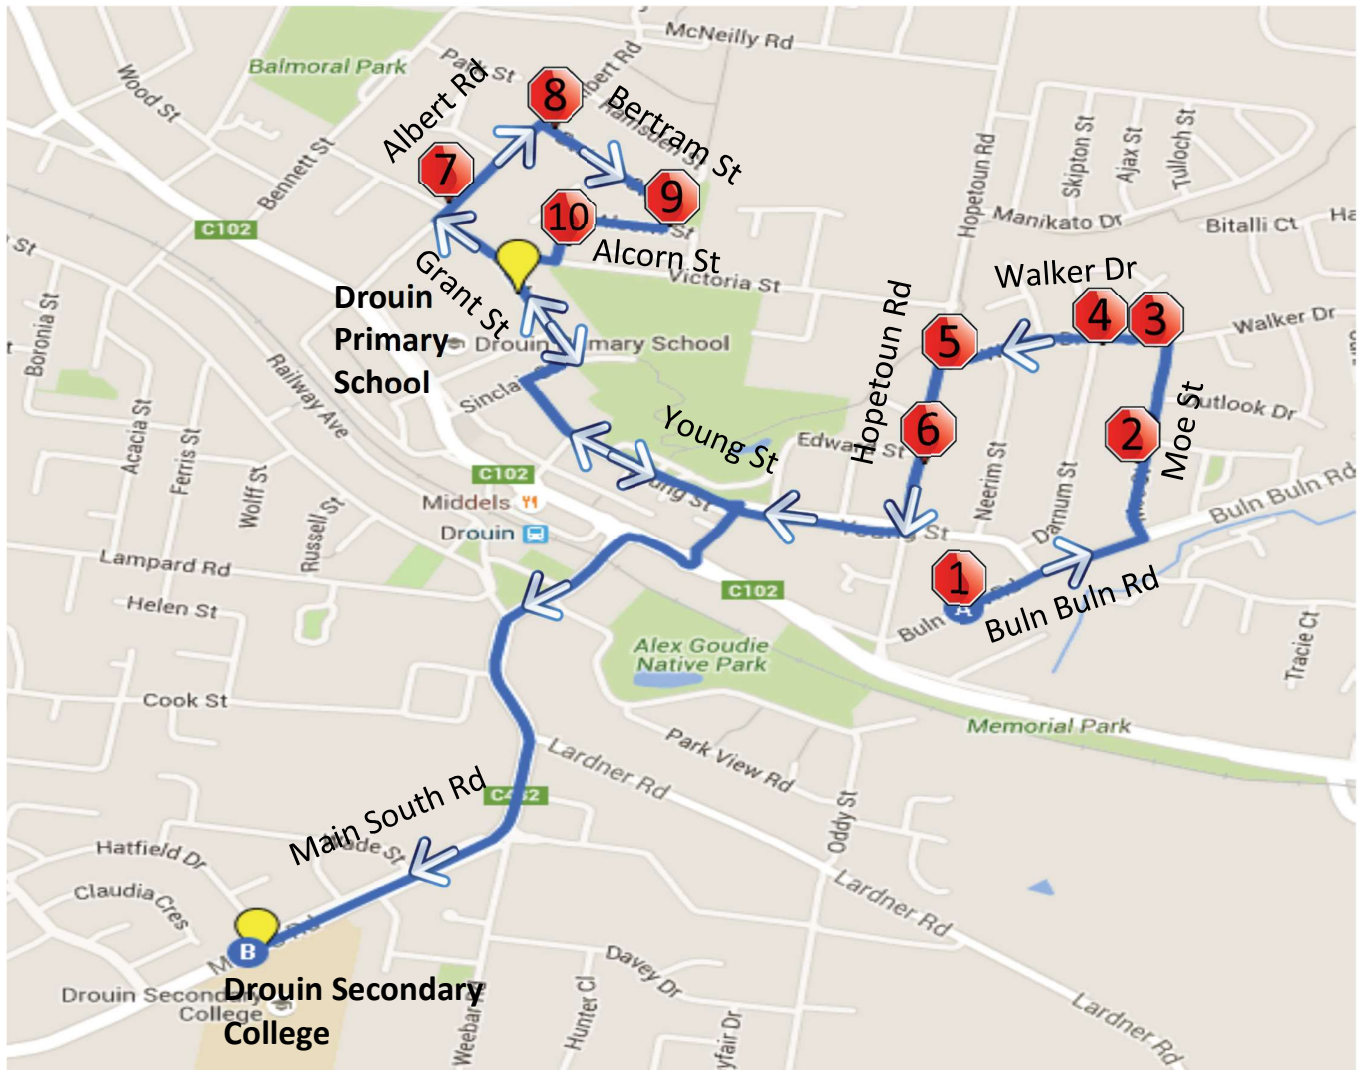

Town Run #39 – Morning Route

Drouin East – Drouin Secondary College

Stop	Description	Time
1	17 Buln Buln Rd	8:30
2	Corner of Moe St & Monaghan Ave	8:31
3	Corner of Walker & Outlook Dr	8:32
4	Corner of Walker Dr & Darnum St	8:33
5	Corner of Walker Dr & Hopetoun Rd	8:34
6	Corner of Hopetoun Rd & Edward St	8:35
	Drouin Primary School	8:37
7	Corner of Albert Rd & Armstrong Ave	8:38
8	Corner of Albert Rd & Bertram St	8:39
9	Corner of Boanyoo & Alcorn St	8:40
10	Corner of Gulai & Victoria St	8:41
	Drouin Secondary College	8:45

Town Run #39 – Afternoon Route

Drouin Secondary College – Drouin East

Stop	Description	Time
	Drouin Secondary College	3:35
1	Drouin Train Station	3:37
	Drouin Primary School	3:38
2	Corner of Albert Rd & Armstrong Ave	3:39
3	Corner of Albert Rd & Bertram St	3:40
4	Corner of Boanyoo & Alcorn St	3:41
5	Corner of Gulai & Victoria St	3:42
6	Corner of Victoria St & Lawrence Rd	3:43
7	Corner of Victoria St & Hopetoun Rd	3:44
8	Corner of Hopetoun Rd & Walker Dr	3:45
9	Corner of Walker & Outlook Dr	3:46
10	Corner of Moe St & Monaghan Ave	3:47
11	Corner of Young St & Hopetoun Rd	3:48