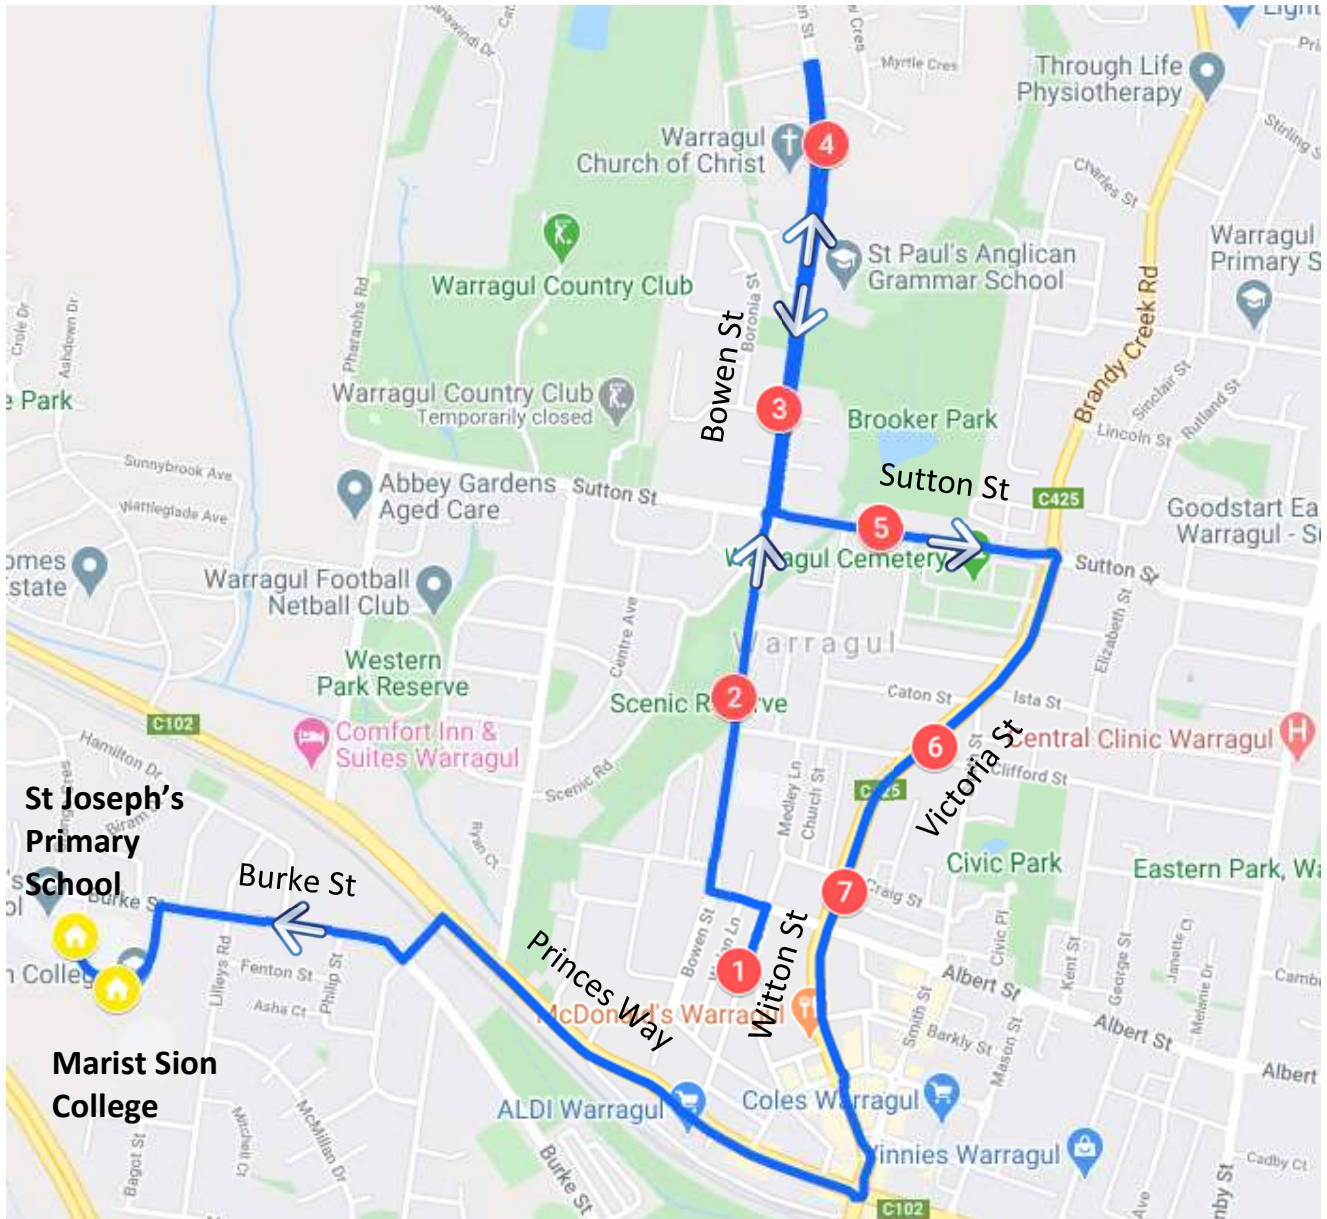

# Town Run #38 – Morning Route

## Warragul Central - Marist Sion College

Stop	Description	Time
1	25 Witton St	8:28
2	Warragul Guide Hall	8:30
3	Corner of Bowen St & Banksia St	8:31
4	160 Bowen St	8:32
5	99 Sutton St	8:34
6	Corner of Victoria & Clifford St	8:35
7	80 Victoria St	8:36
	Marist Sion College	8:42
	St Joesphs Primary School	8:43

# Town Run #38 – Afternoon Route

Marist Sion Central – Warragul Central

Stop	Description	Time
	Marist Sion College	3:30
	St Joesphs Primary School	3:31
1	25 Witton St	3:36
2	Warragul Guide Hall	3:37
3	Corner of Bowen St & Banksia St	3:39
4	160 Bowen St	3:41
5	99 Sutton St	3:45
6	Corner of Victoria & Clifford St	3:47
7	80 Victoria St	3:49