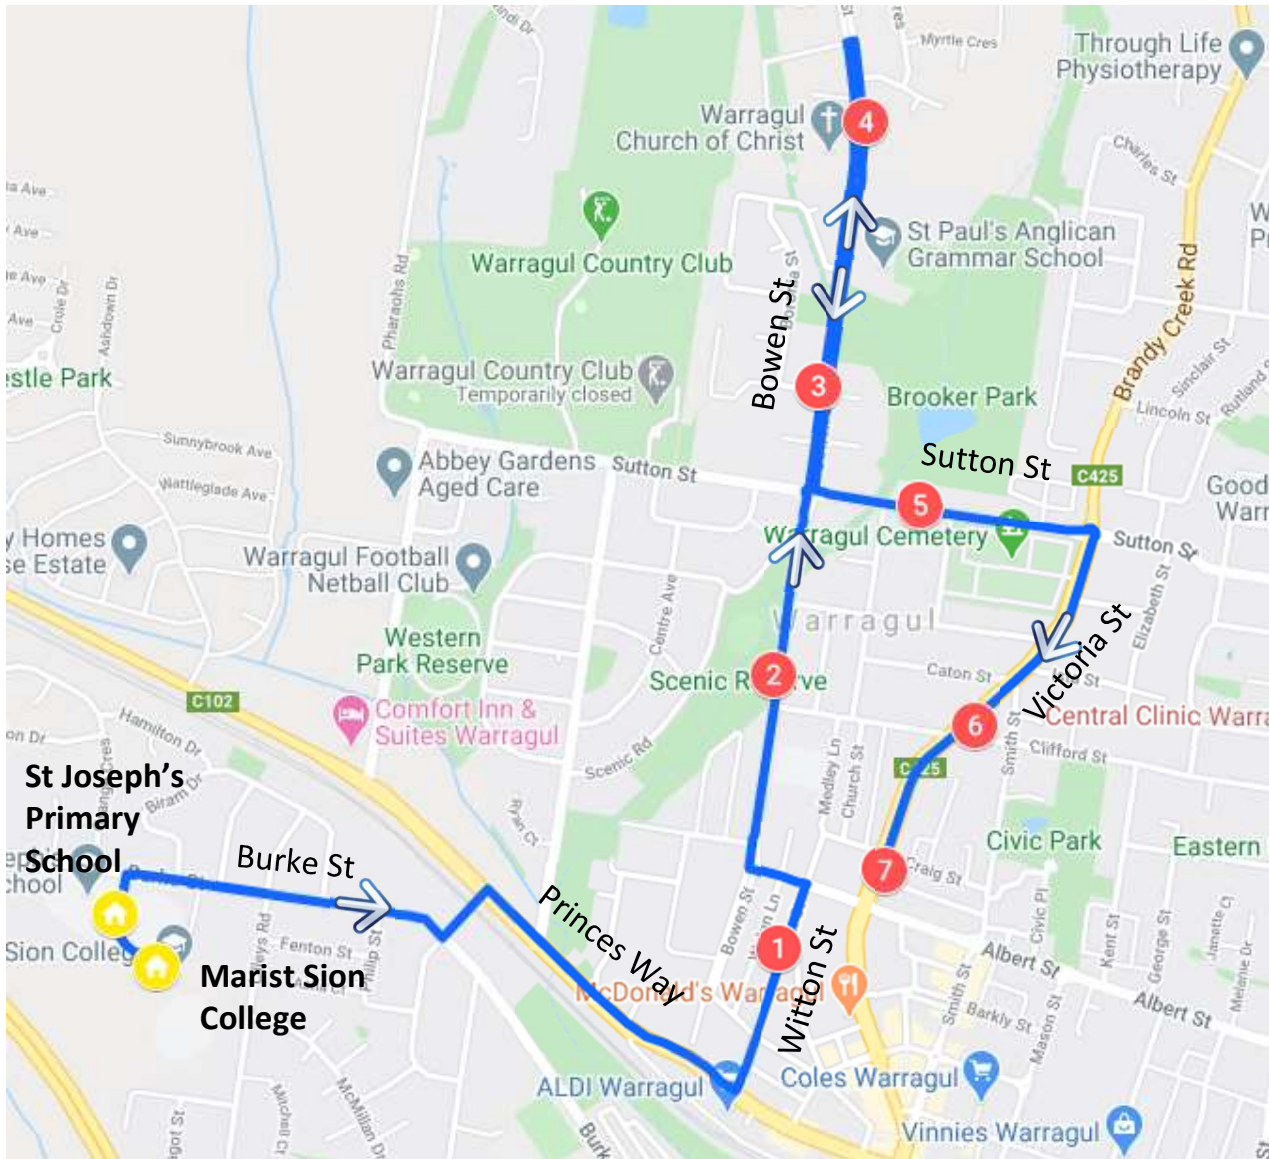

# Town Run #38 – Morning Route

## Warragul Central - Marist Sion College

Stop	Description	Time
1	25 Witton St	8:28
2	Warragul Guide Hall	8:30
3	Corner of Bowen St & Banksia St	8:31
4	160 Bowen St	8:32
5	99 Sutton St	8:34
6	Corner of Victoria & Clifford St	8:35
7	80 Victoria St	8:36
	Marist Sion College	8:42
	St Joesphs Primary School	8:43

# Town Run #38 – Afternoon Route

Marist Sion Central – Warragul Central

Stop	Description	Time
	Marist Sion College	3:30
	St Joesphs Primary School	3:31
1	25 Witton St	3:36
2	Warragul Guide Hall	3:37
3	Corner of Bowen St & Banksia St	3:39
4	160 Bowen St	3:41
5	99 Sutton St	3:45
6	Corner of Victoria & Clifford St	3:47
7	80 Victoria St	3:49