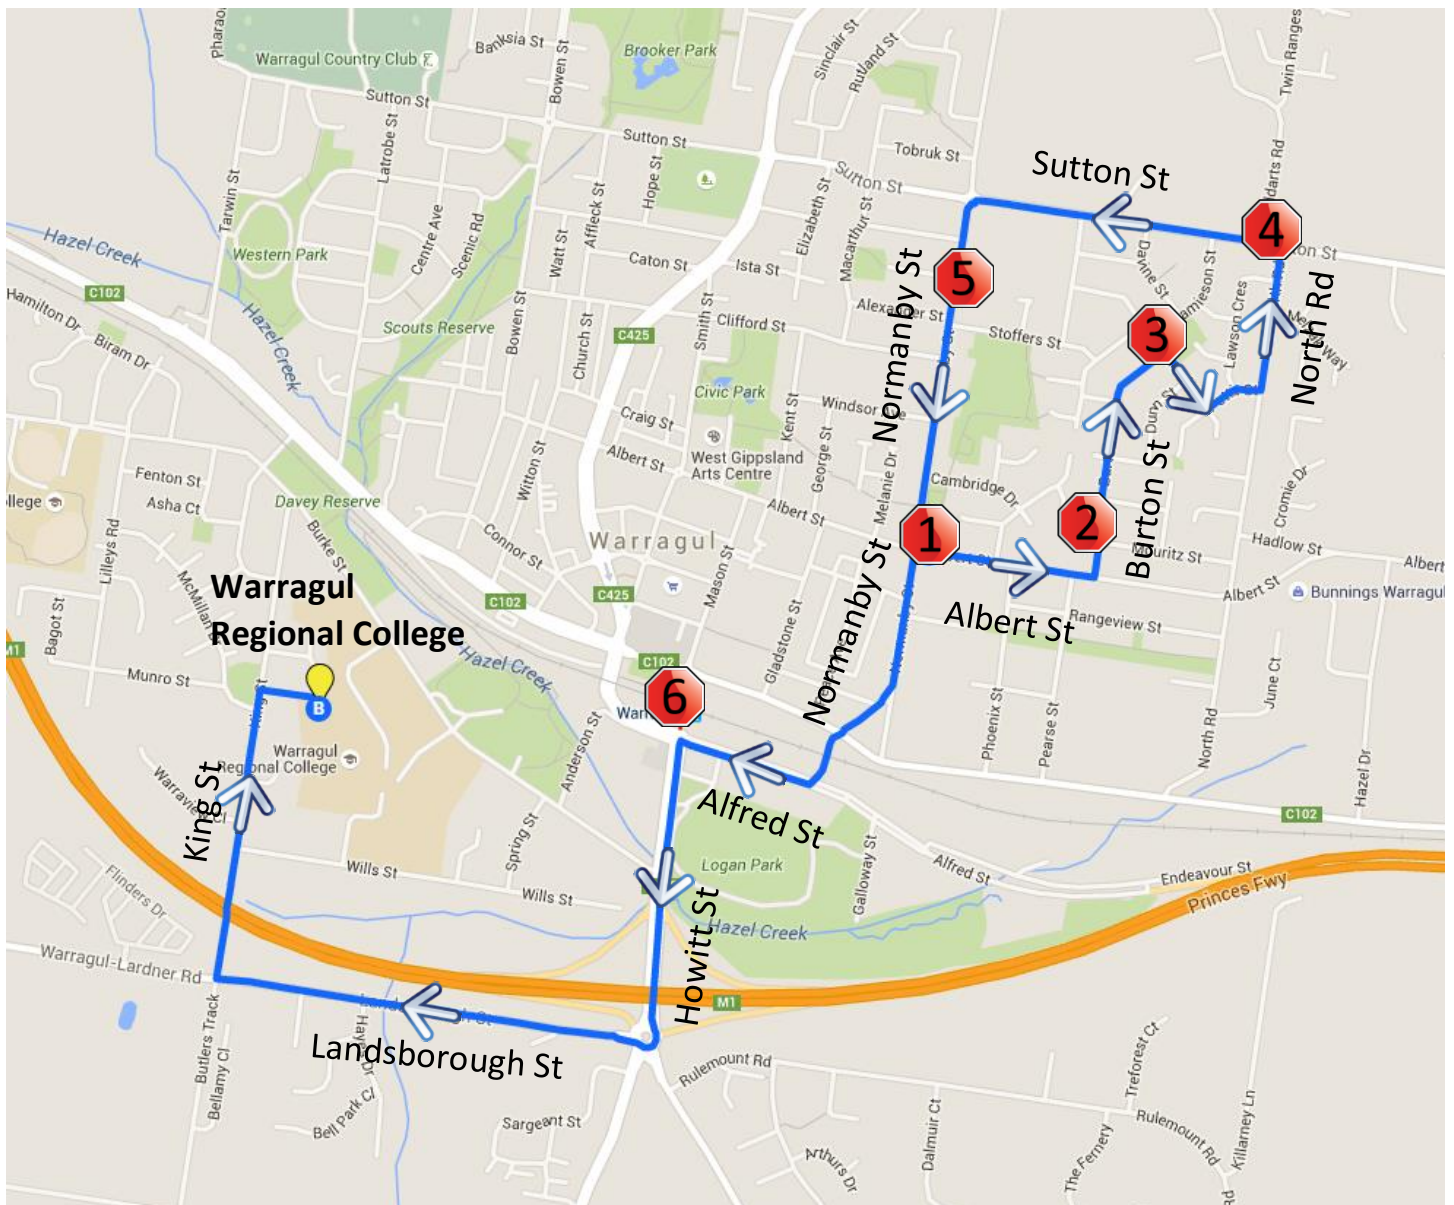

Town Run #37 – Morning Route

Warragul East – Warragul Regional College

Stop	Description	Time
1	Corner of Albert St & Normanby St	8:30
2	Corner of Burton St & Mouritz St	8:31
3	Corner of Burton St & Steward St	8:32
4	Corner of North Rd & Sutton St	8:35
5	Corner of Normanby St & Stoffers St	8:37
6	Warragul Station Terminal	8:40
	Warragul Regional College	8:45

Town Run #37 – Afternoon Route

Warragul Regional College – Warragul East

Stop	Description	Time
	Warragul Regional College	3:30
1	Warragul Station Terminal	3:35
2	Corner of Albert St & Normanby St	3:38
3	Corner of Burton St & Mouritz St	3:39
4	Corner of Burton St & Steward St	3:40
5	Corner of North Rd & Sutton St	3:43
6	Corner of Normanby St & Stoffers St	3:45