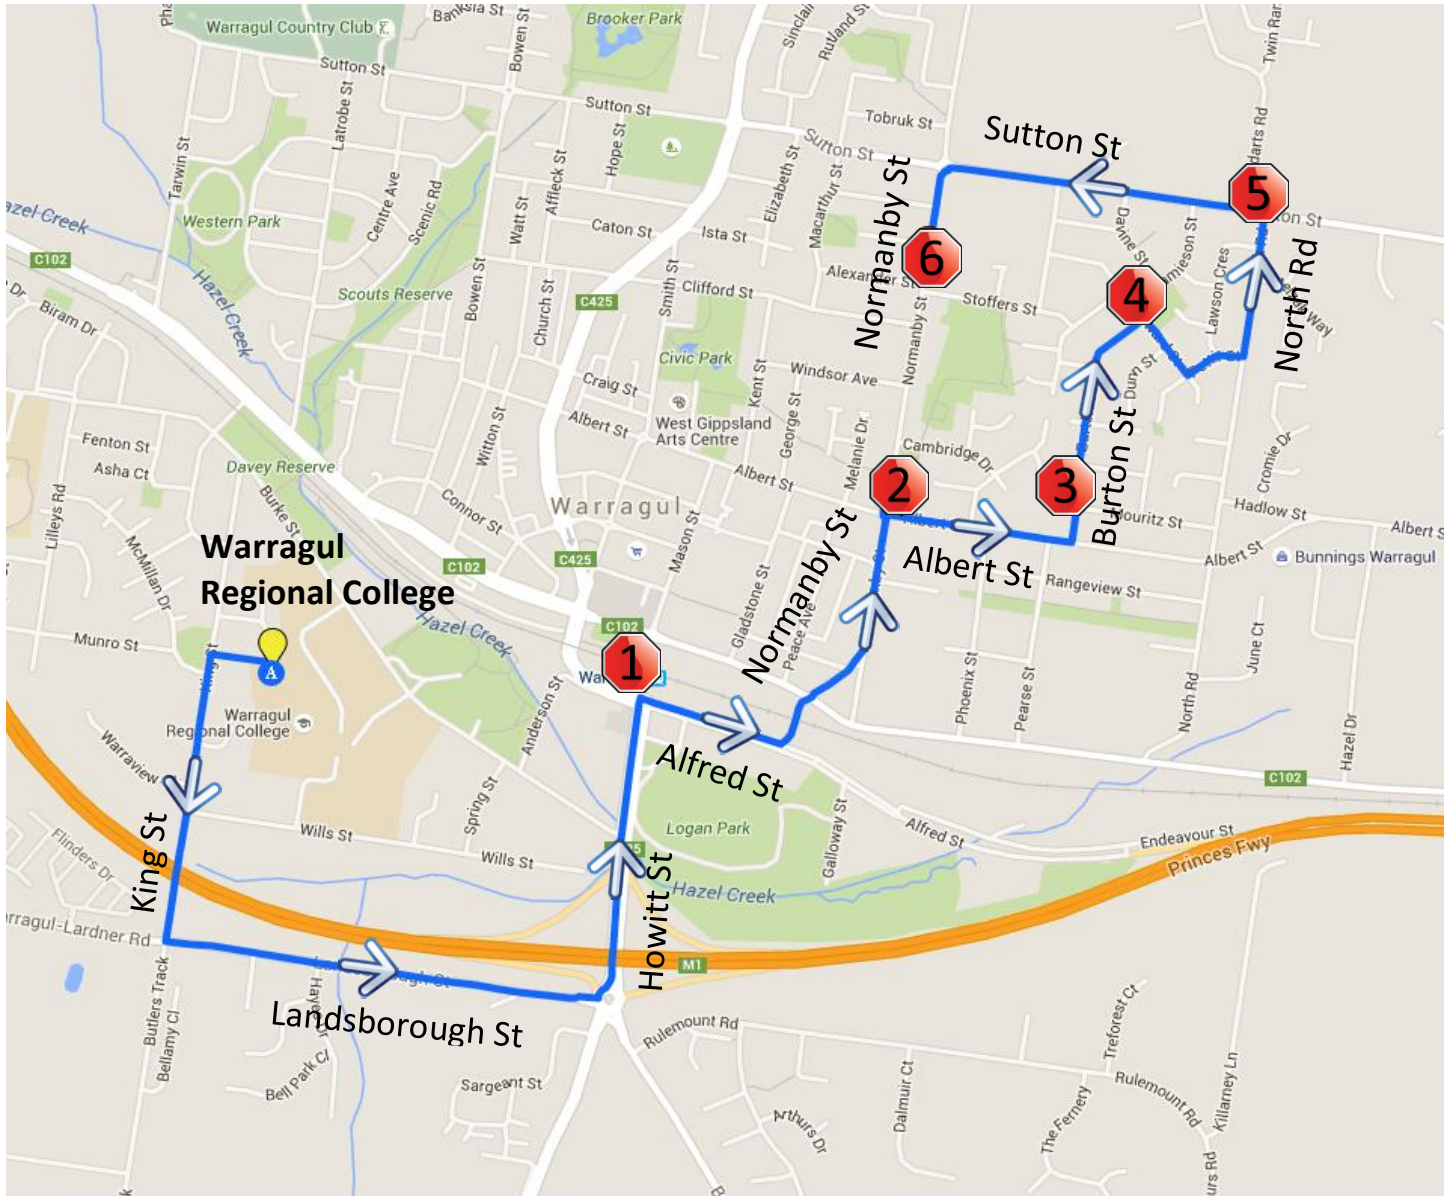

Town Run #37 – Morning Route

Warragul East – Warragul Regional College

Stop	Description	Time
1	Corner of Albert St & Normanby St	8:30
2	Corner of Burton St & Mouritz St	8:31
3	Corner of Burton St & Steward St	8:32
4	Corner of North Rd & Sutton St	8:35
5	Corner of Normanby St & Stoffers St	8:37
6	Warragul Station Terminal	8:40
	Warragul Regional College	8:45

Town Run #37 – Afternoon Route

Warragul Regional College – Warragul East

Stop	Description	Time
	Warragul Regional College	3:30
1	Warragul Station Terminal	3:35
2	Corner of Albert St & Normanby St	3:38
3	Corner of Burton St & Mouritz St	3:39
4	Corner of Burton St & Steward St	3:40
5	Corner of North Rd & Sutton St	3:43
6	Corner of Normanby St & Stoffers St	3:45