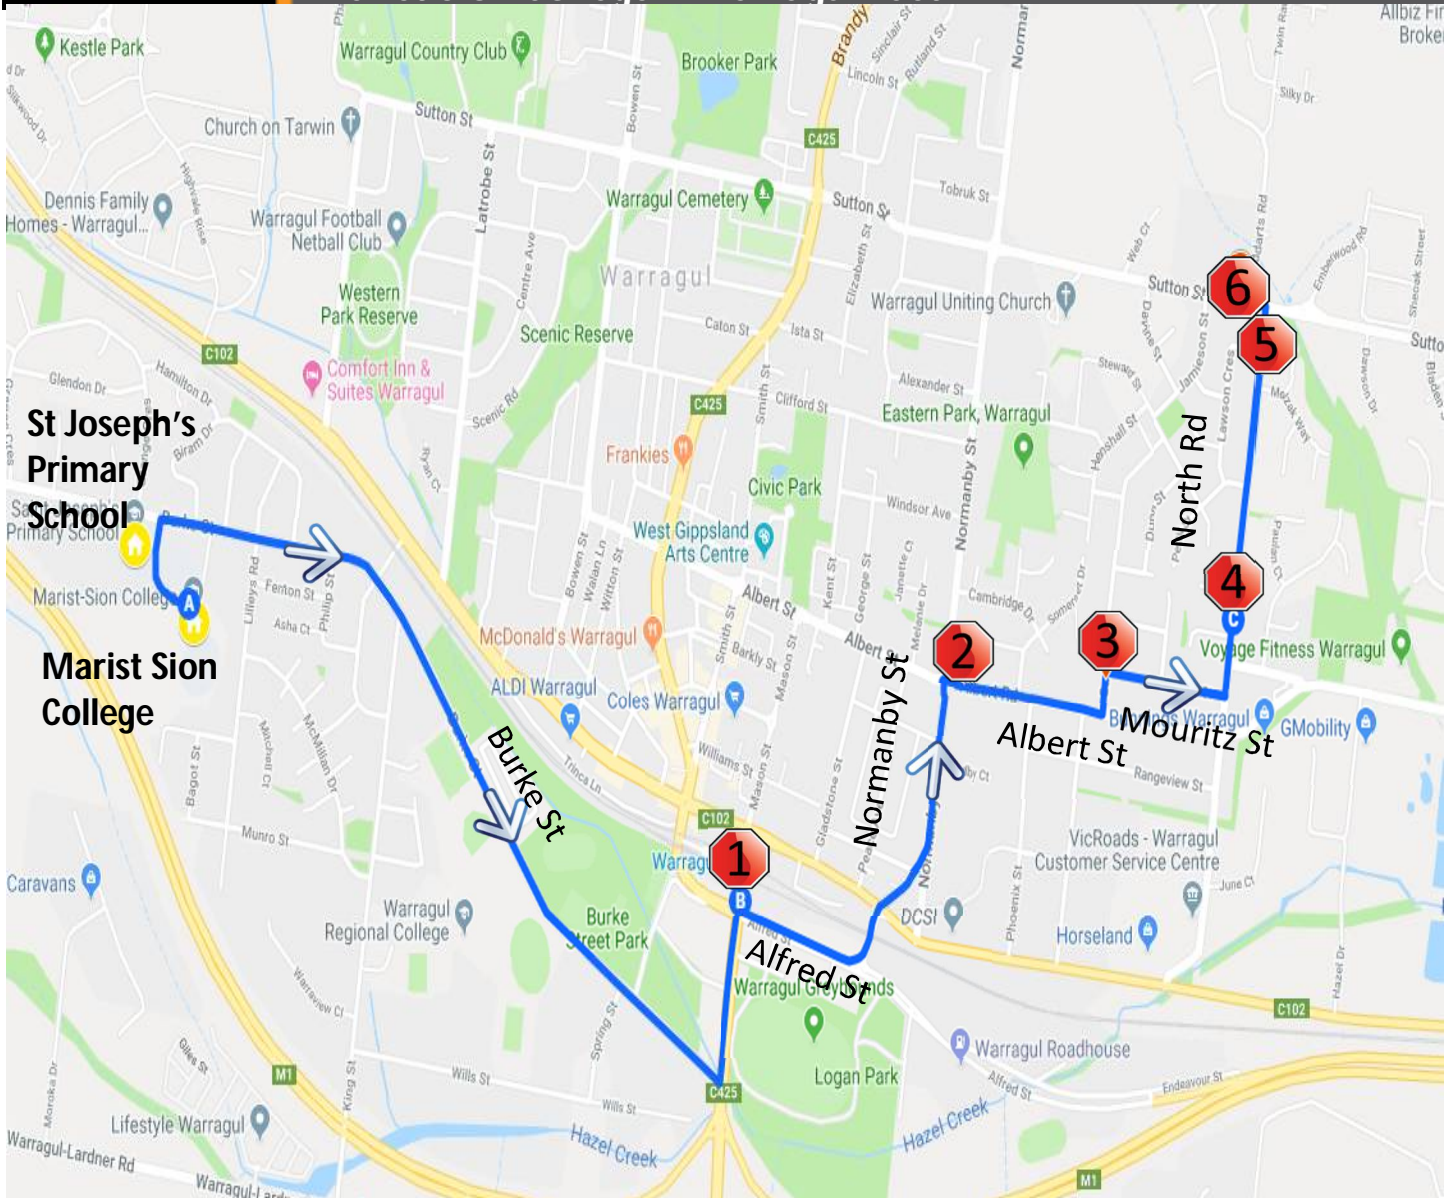

Town Run #36 – Morning Route

Warragul East - Marist Sion College

Stop	Description	Time
1	Corner of Albert St & Normanby St	8:30
2	Burton St (opposite Mouritz St)	8:31
3	71 North Rd	8:32
4	13 North Rd	8:34
5	262 Sutton St	8:35
6	Warragul Station Terminal	8:38
	Marist Sion College	8:44
	St Joesphs Primary School	8:45

Town Run #36 – Afternoon Route

Marist Sion College – Warragul East

Stop	Description	Time
	Marist Sion College	3:30
	St Joesphs Primary School	3:31
1	Warragul Station Terminal	3:37
2	Corner of Albert St & Normanby St	3:40
3	Burton St (opposite Mouritz St)	3:41
4	71 North Rd	3:42
5	13 North Rd	3:43
6	262 Sutton St	3:44