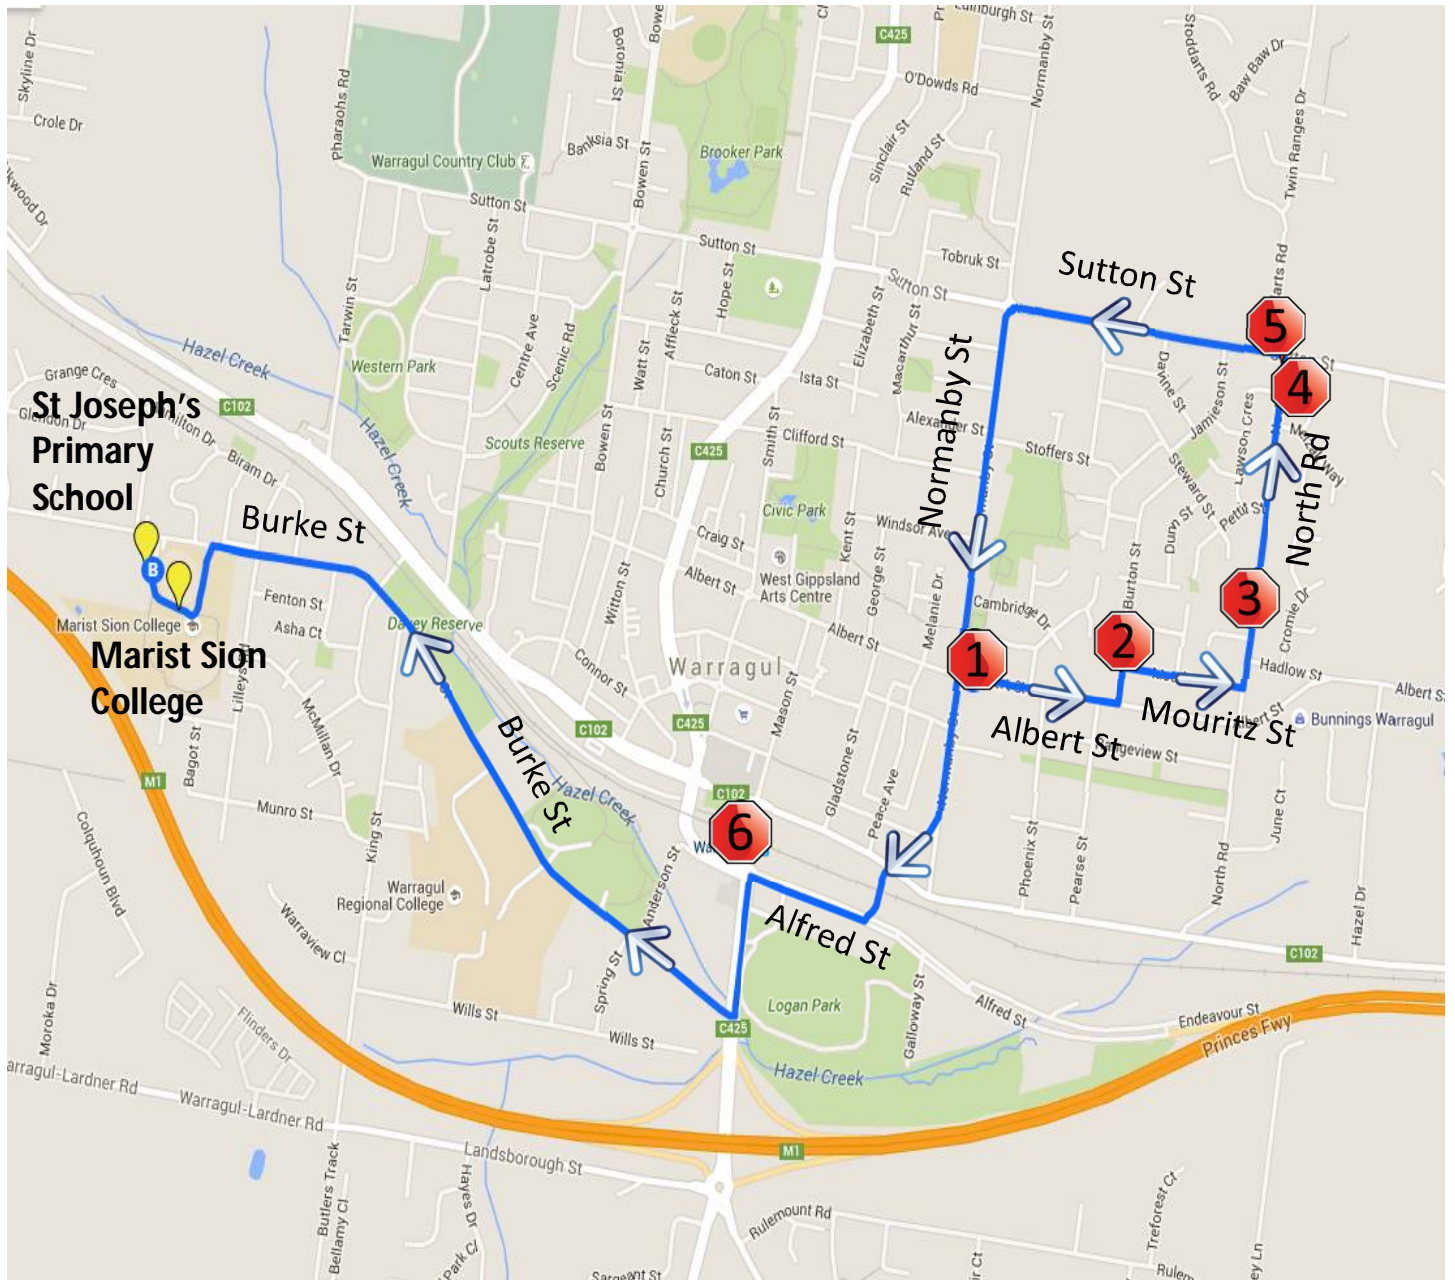

Town Run #36 – Morning Route

Warragul East - Marist Sion College

Stop	Description	Time
1	Corner of Albert St & Normanby St	8:30
2	Burton St (opposite Mouritz St)	8:31
3	71 North Rd	8:32
4	13 North Rd	8:34
5	262 Sutton St	8:35
6	Warragul Station Terminal	8:38
	Marist Sion College	8:44
	St Joesphs Primary School	8:45

Town Run #36 – Afternoon Route

Marist Sion College – Warragul East

Stop	Description	Time
	Marist Sion College	3:30
	St Joesphs Primary School	3:31
1	Warragul Station Terminal	3:37
2	Corner of Albert St & Normanby St	3:40
3	Burton St (opposite Mouritz St)	3:41
4	71 North Rd	3:42
5	13 North Rd	3:43
6	262 Sutton St	3:44