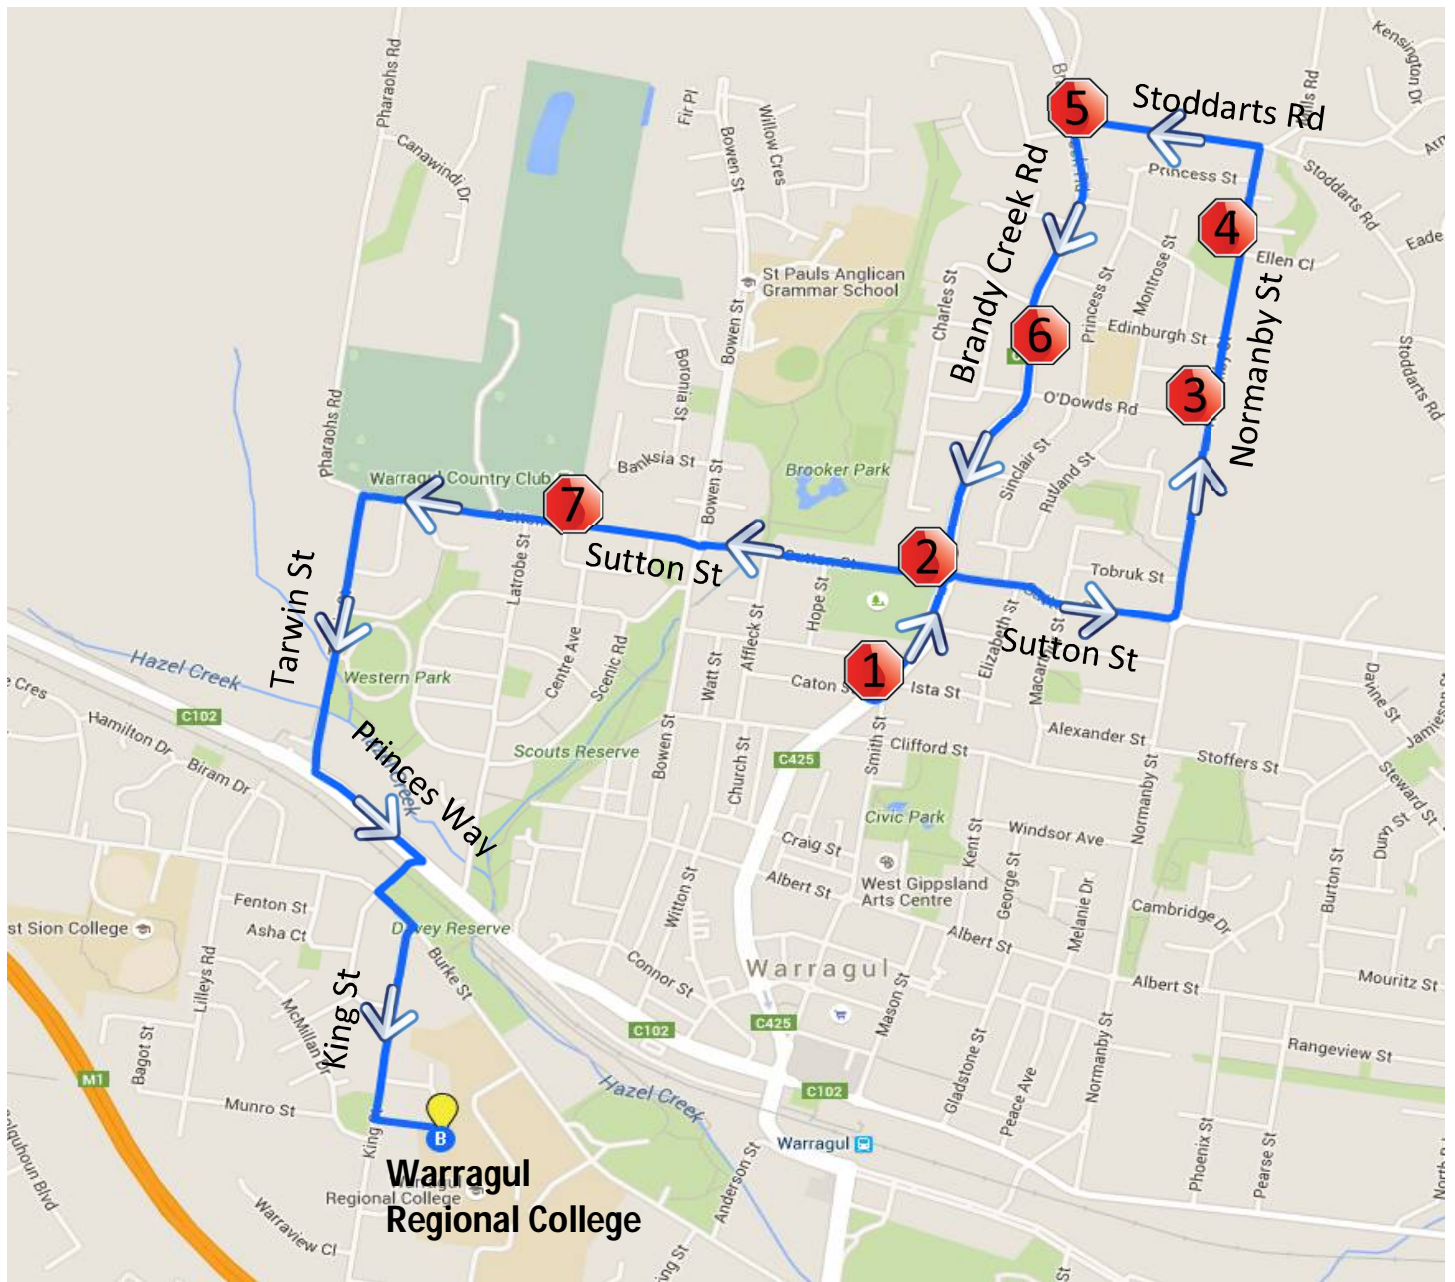

Town Run #35 – Morning Route

Warragul North – Warragul Regional College

Stop	Description	Time
1	Corner of Victoria St & Caton St	8:30
2	Corner of Victoria & Sutton St	8:31
3	Corner of Normanby ST & O'Dowds Rd	8:34
4	Normanby St (opposite Ellen Cl)	8:35
5	Corner of Brandy Creek Rd & Stoddarts Rd	8:36
6	62 Brandy Creek Rd (opposite Service Station)	8:37
7	Corner of Sutton & Gloucester St	8:40
	Warragul Regional College	8:45

Town Run #35 – Afternoon Route

Warragul Regional College – Warragul North

Stop	Description	Time
	Warragul Regional College	3:25
1	Warragul McDonald's	3:28
2	Corner of Victoria St & Caton St	3:30
3	Corner of Victoria & Sutton St	3:31
4	Corner of Normanby ST & O'Dowds Rd	3:34
5	Normanby St (opposite Ellen Cl)	3:35
6	Corner of Brandy Creek Rd & Stoddarts Rd	3:36
7	62 Brandy Creek Rd (opposite Service Station)	3:37
8	Corner of Sutton & Gloucester St	3:40