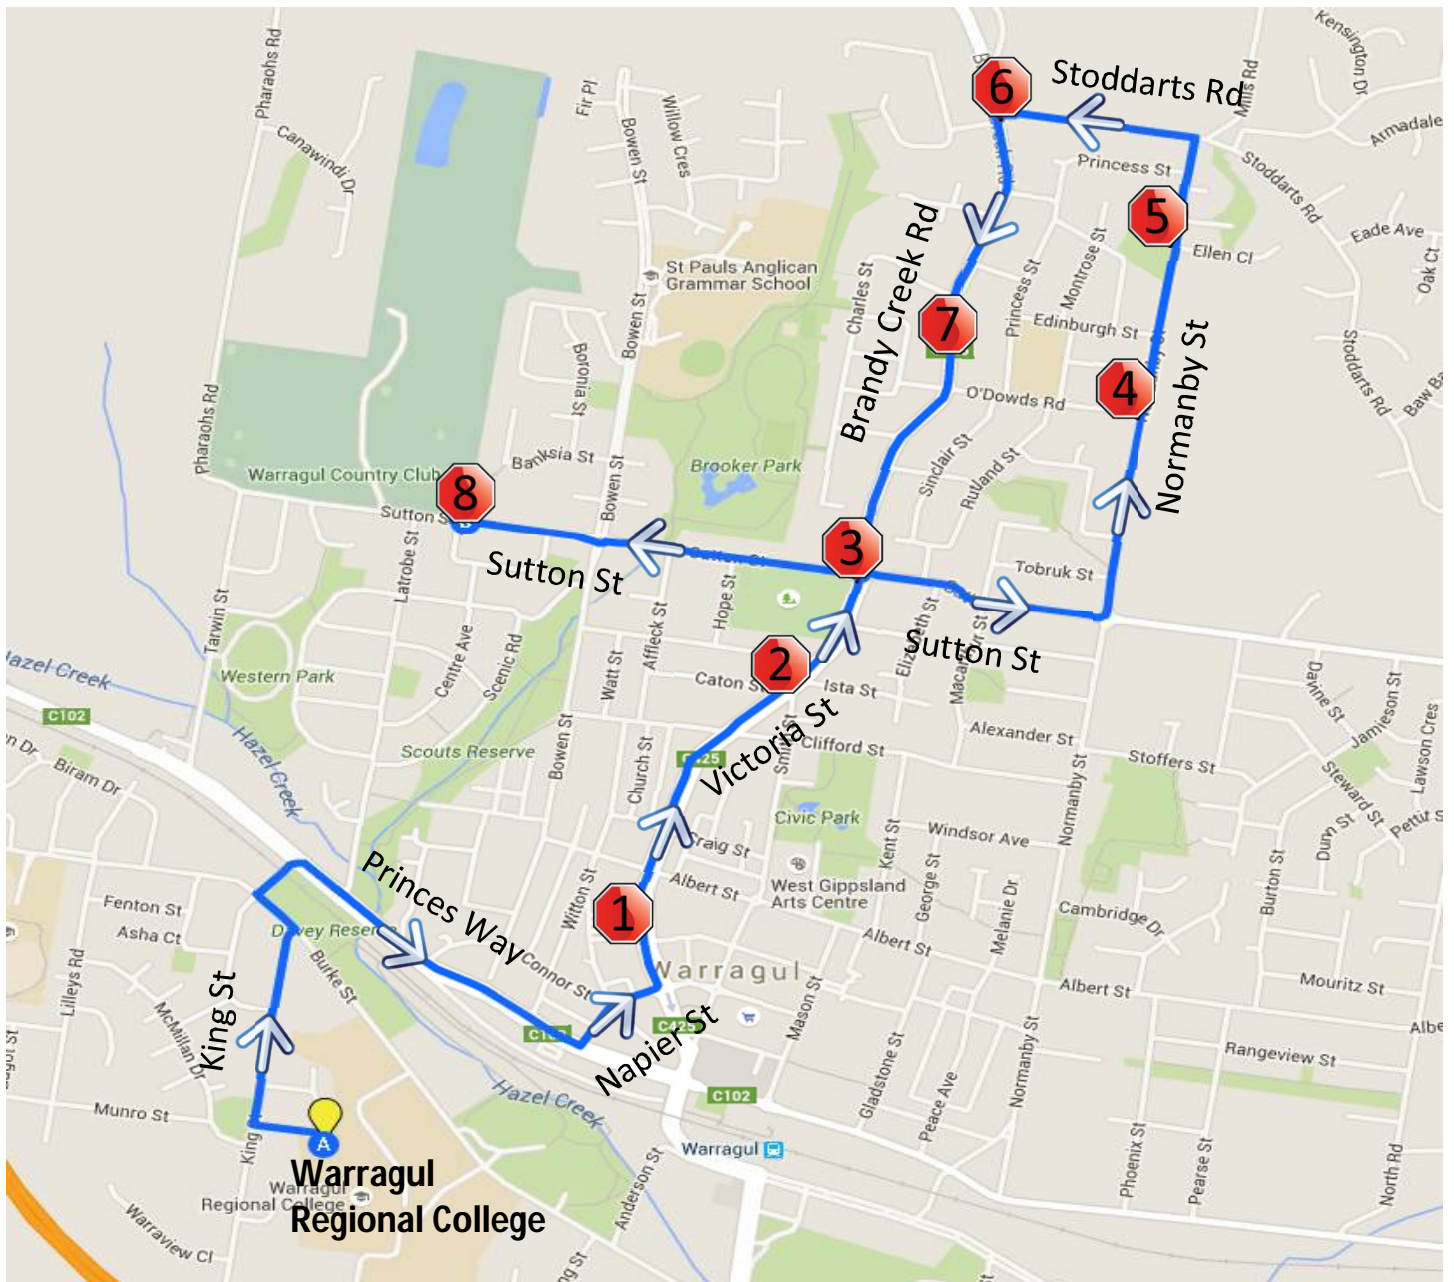

Town Run #35 – Morning Route

Warragul North – Warragul Regional College

Stop	Description	Time
1	Corner of Victoria St & Caton St	8:30
2	Corner of Victoria & Sutton St	8:31
3	Corner of Normanby ST & O'Dowds Rd	8:34
4	Normanby St (opposite Ellen Cl)	8:35
5	Corner of Brandy Creek Rd & Stoddarts Rd	8:36
6	62 Brandy Creek Rd (opposite Service Station)	8:37
7	Corner of Sutton & Gloucester St	8:40
	Warragul Regional College	8:45

Town Run #35 – Afternoon Route

Warragul Regional College – Warragul North

Stop	Description	Time
	Warragul Regional College	3:25
1	Warragul McDonald's	3:28
2	Corner of Victoria St & Caton St	3:30
3	Corner of Victoria & Sutton St	3:31
4	Corner of Normanby ST & O'Dowds Rd	3:34
5	Normanby St (opposite Ellen Cl)	3:35
6	Corner of Brandy Creek Rd & Stoddarts Rd	3:36
7	62 Brandy Creek Rd (opposite Service Station)	3:37
8	Corner of Sutton & Gloucester St	3:40