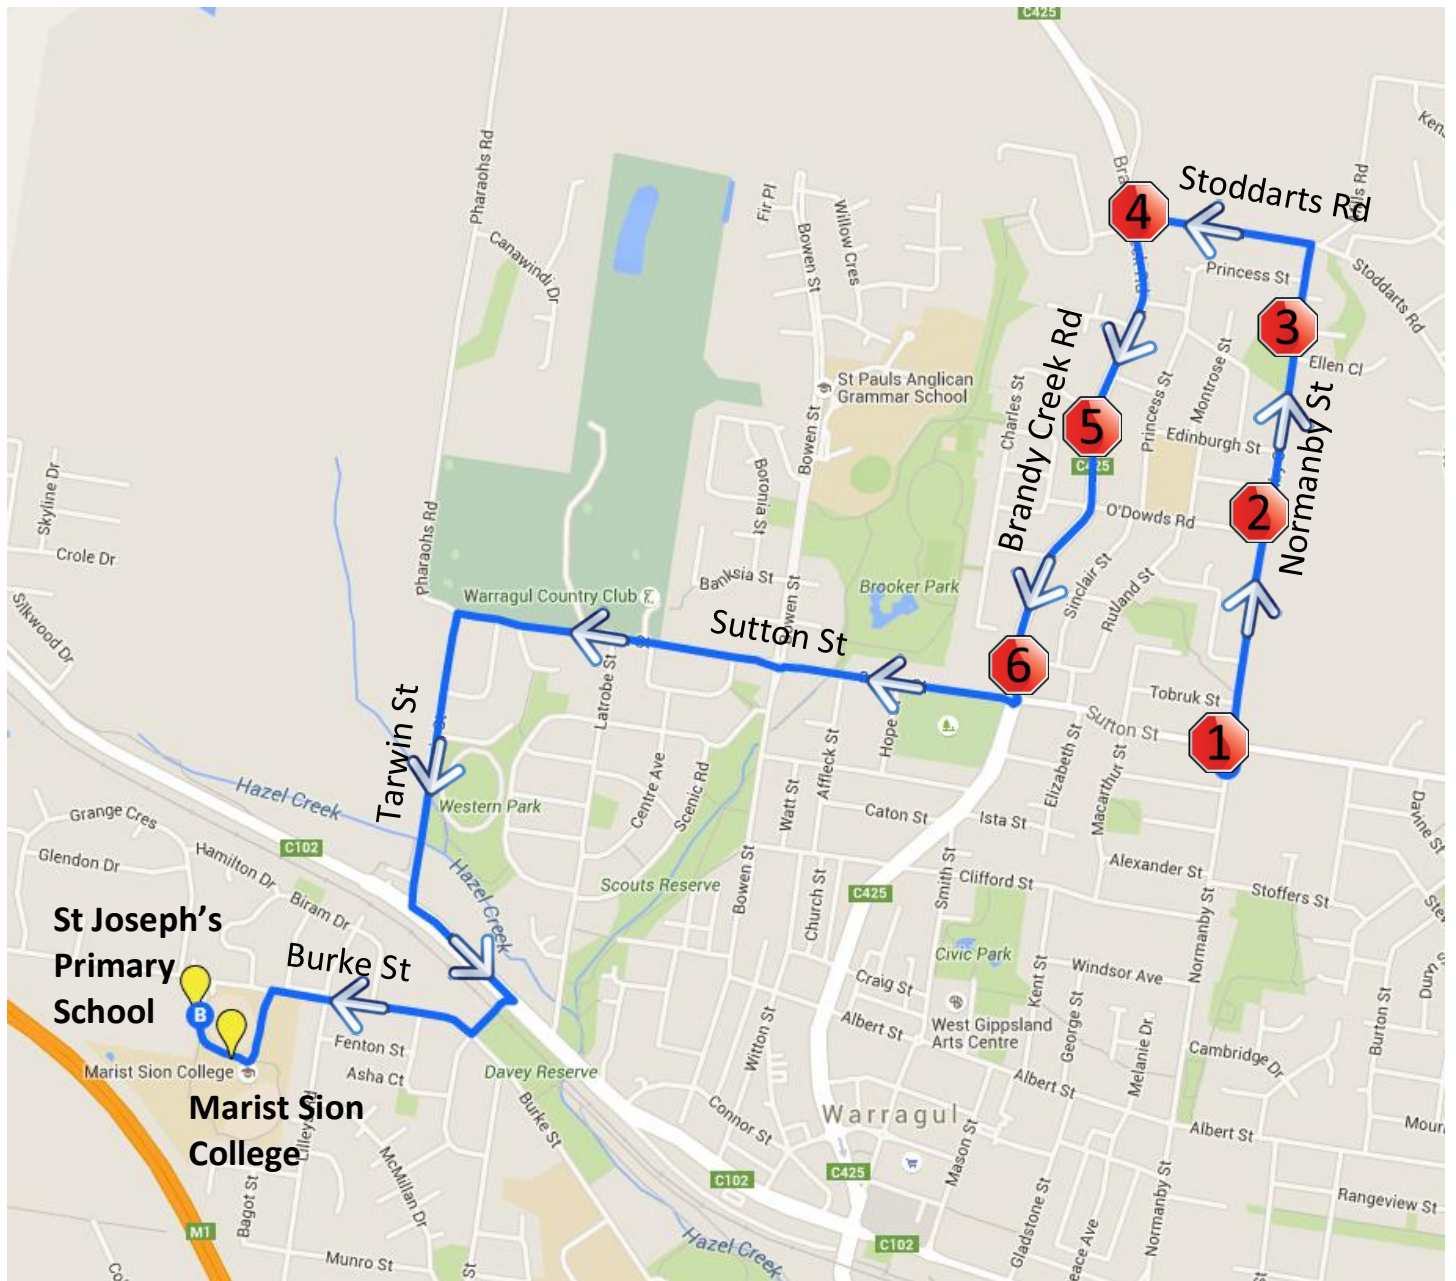

Town Run #34 – Morning Route

Warragul North - Marist Sion College

Stop	Description	Time
1	Corner of Normanby & Sutton St	8:30
2	Corner of Normanby & O'Dowds Rd	8:31
3	Normanby St (opposite Ellen Cl)	8:32
4	Corner of Brandy Creek & Stoddarts Rd	8:33
5	Brandy Creek Rd (opposite service station)	8:34
6	4 Brandy Creek Rd	8:35
	Marist Sion College	8:43
	St Joesphs Primary School	8:44

Town Run #34 – Afternoon Route

Marist Sion College – Warragul North

Stop	Description	Time
	Marist Sion College	3:30
	St Joesphs Primary School	3:31
1	Corner of Normanby & Sutton St	3:39
2	Corner of Normanby & O'Dowds Rd	3:40
3	Normanby St (opposite Ellen Cl)	3:41
4	Corner of Brandy Creek & Stoddarts Rd	3:42
5	Brandy Creek Rd (opposite service station)	3:43
6	4 Brandy Creek Rd	3:44