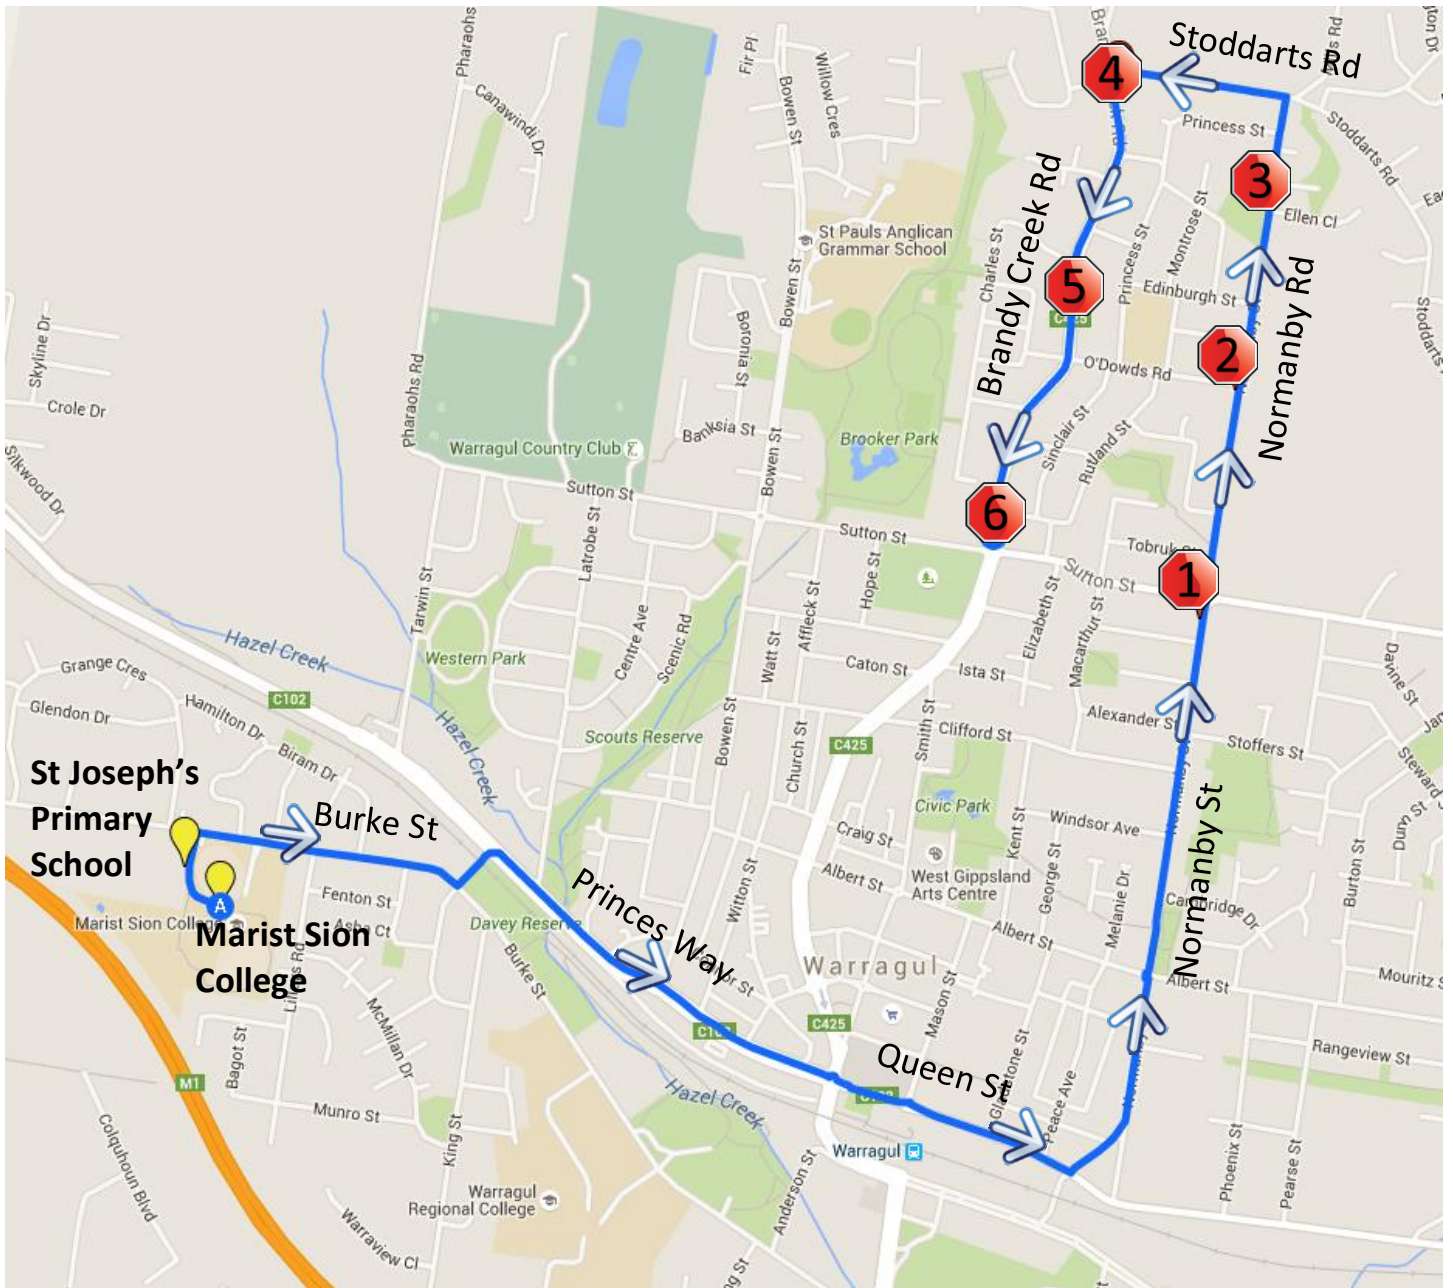

Town Run #34 – Morning Route

Warragul North - Marist Sion College

Stop	Description	Time
1	Corner of Normanby & Sutton St	8:30
2	Corner of Normanby & O'Dowds Rd	8:31
3	Normanby St (opposite Ellen Cl)	8:32
4	Corner of Brandy Creek & Stoddarts Rd	8:33
5	Brandy Creek Rd (opposite service station)	8:34
6	4 Brandy Creek Rd	8:35
	Marist Sion College	8:43
	St Joesphs Primary School	8:44

Town Run #34 – Afternoon Route

Marist Sion College – Warragul North

Stop	Description	Time
	Marist Sion College	3:30
	St Joesphs Primary School	3:31
1	Corner of Normanby & Sutton St	3:39
2	Corner of Normanby & O'Dowds Rd	3:40
3	Normanby St (opposite Ellen Cl)	3:41
4	Corner of Brandy Creek & Stoddarts Rd	3:42
5	Brandy Creek Rd (opposite service station)	3:43
6	4 Brandy Creek Rd	3:44