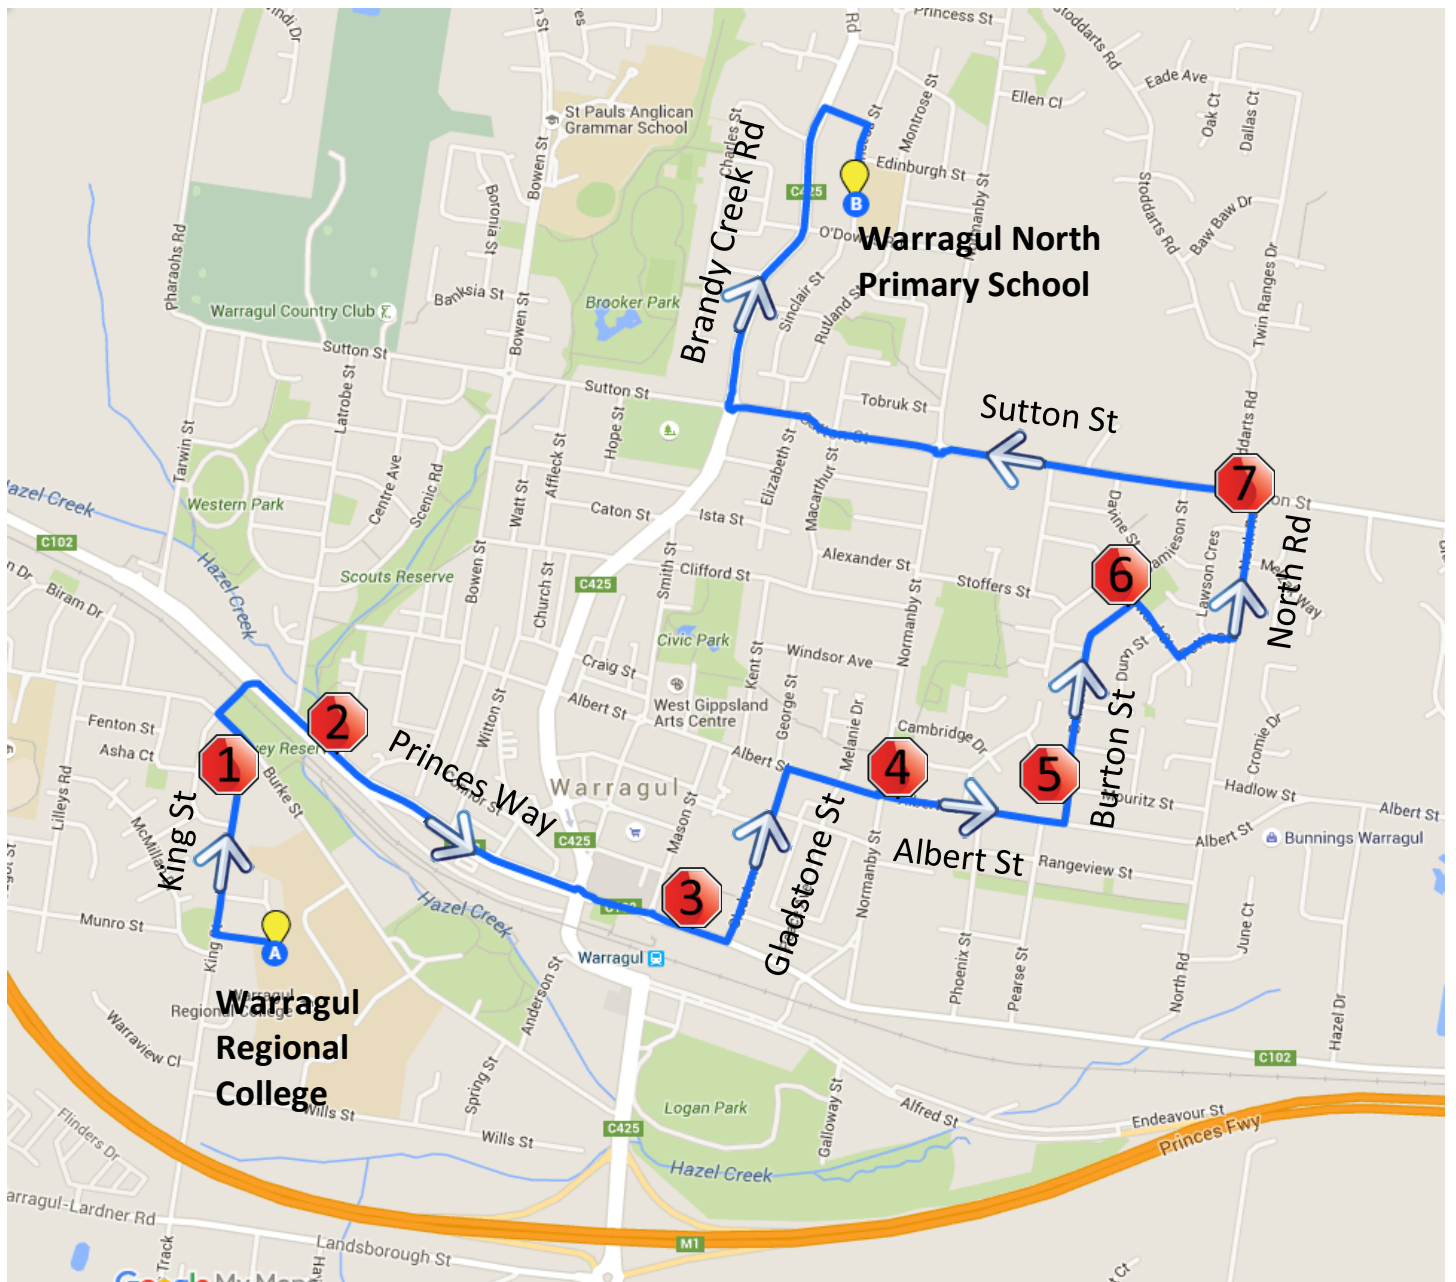

Town Run #33 – Morning Route

Warragul East – Warragul North Primary School

Stop	Description	Time
	Warragul Regional College	8:30
1	9 King St	8:31
2	Corner of Princes Way & Toorak Ave	8:32
3	Princes Way - between Mason & Gladstone St	8:33
4	Corner of Albert St & Normanby St	8:34
5	Corner or Burton St & Mouritz St	8:35
6	Corner of Burton St & Stewart St	8:37
7	Corner of North Rd & Sutton St	8:40
	Warragul North Primary School	8:43

Town Run #33 – Afternoon Route

Warragul North Primary School – Warragul East

Stop	Description	Time
	Warragul North Primary School	3:30
1	Corner of North Rd & Sutton St	3:33
2	Corner of Burton St & Stewart St	3:36
3	Corner of Burton St & Mouritz St	3:38
4	Corner of Albert St & Normanby St	3:39
5	Princes Way - between Mason & Gladstone St	3:40
6	Princes Way - opposite Latrobe St	3:41
7	8 King St	3:42
	Warragul Regional College	3:43