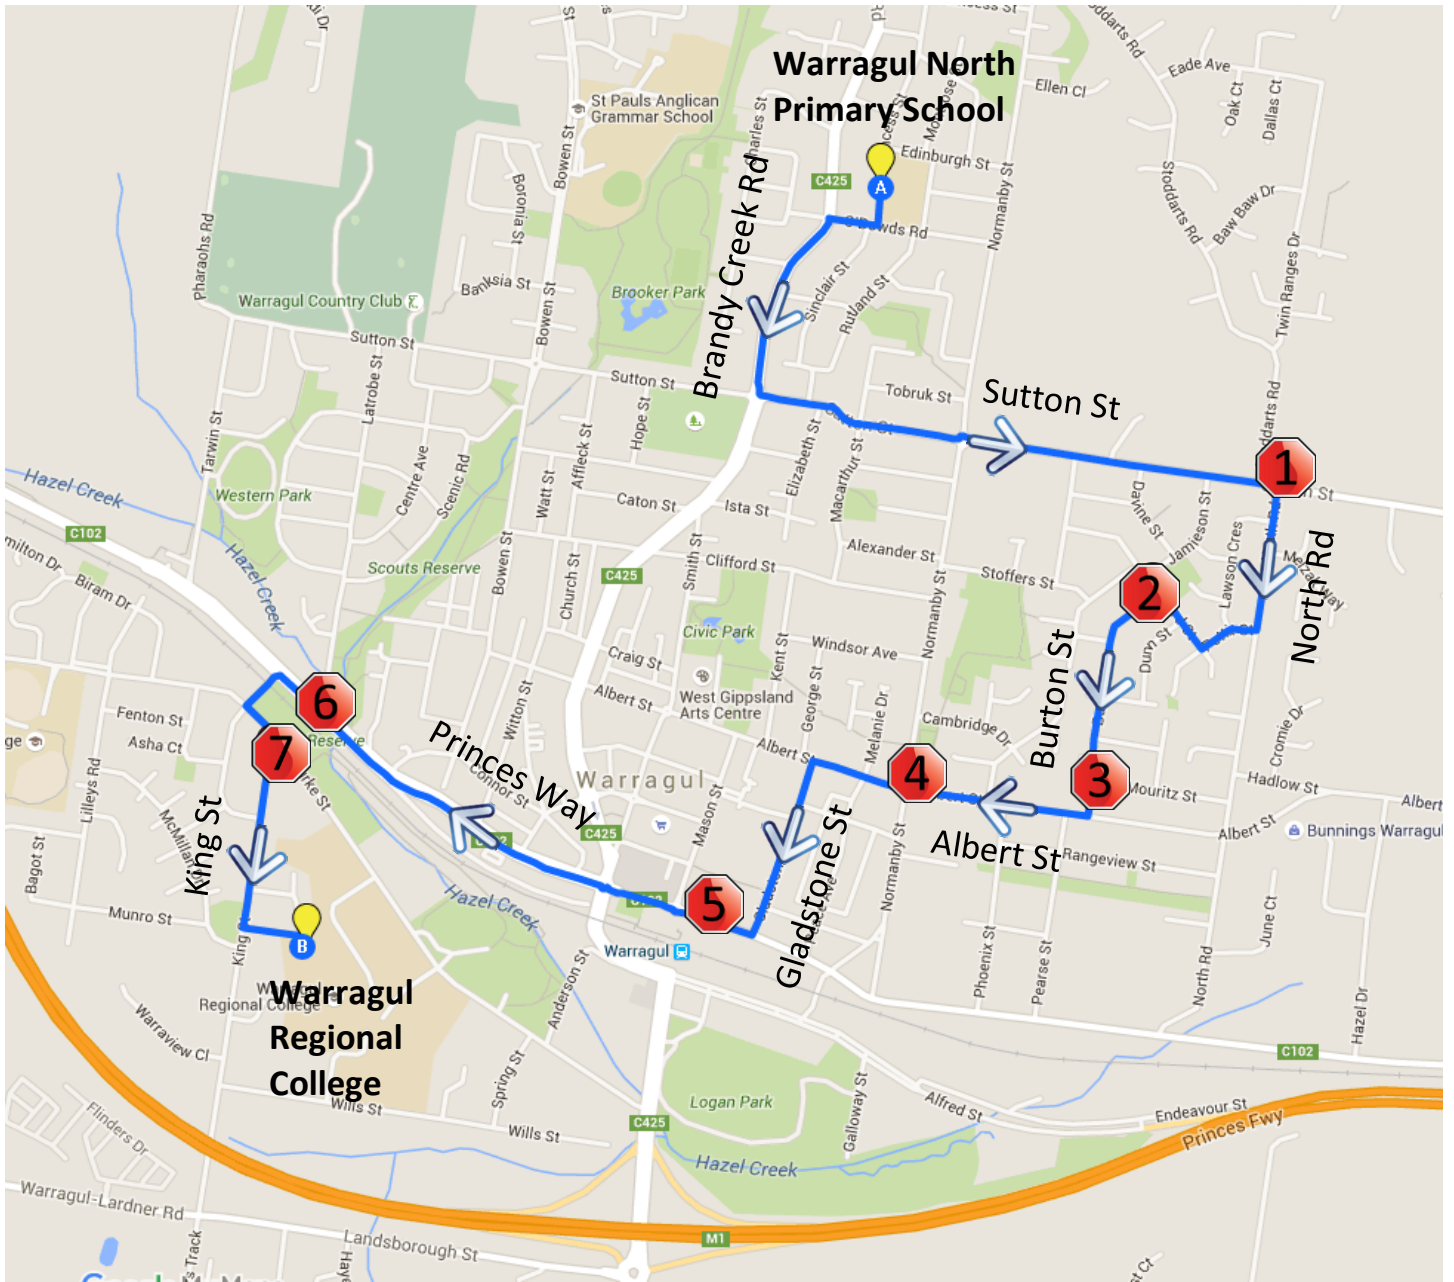

Town Run #33 – Morning Route

Warragul East – Warragul North Primary School

Stop	Description	Time
	Warragul Regional College	8:30
1	9 King St	8:31
2	Corner of Princes Way & Toorak Ave	8:32
3	Princes Way - between Mason & Gladstone St	8:33
4	Corner of Albert St & Normanby St	8:34
5	Corner or Burton St & Mouritz St	8:35
6	Corner of Burton St & Stewart St	8:37
7	Corner of North Rd & Sutton St	8:40
	Warragul North Primary School	8:43

Town Run #33 – Afternoon Route

Warragul North Primary School – Warragul East

Stop	Description	Time
	Warragul North Primary School	3:30
1	Corner of North Rd & Sutton St	3:33
2	Corner of Burton St & Stewart St	3:36
3	Corner of Burton St & Mouritz St	3:38
4	Corner of Albert St & Normanby St	3:39
5	Princes Way - between Mason & Gladstone St	3:40
6	Princes Way - opposite Latrobe St	3:41
7	8 King St	3:42
	Warragul Regional College	3:43