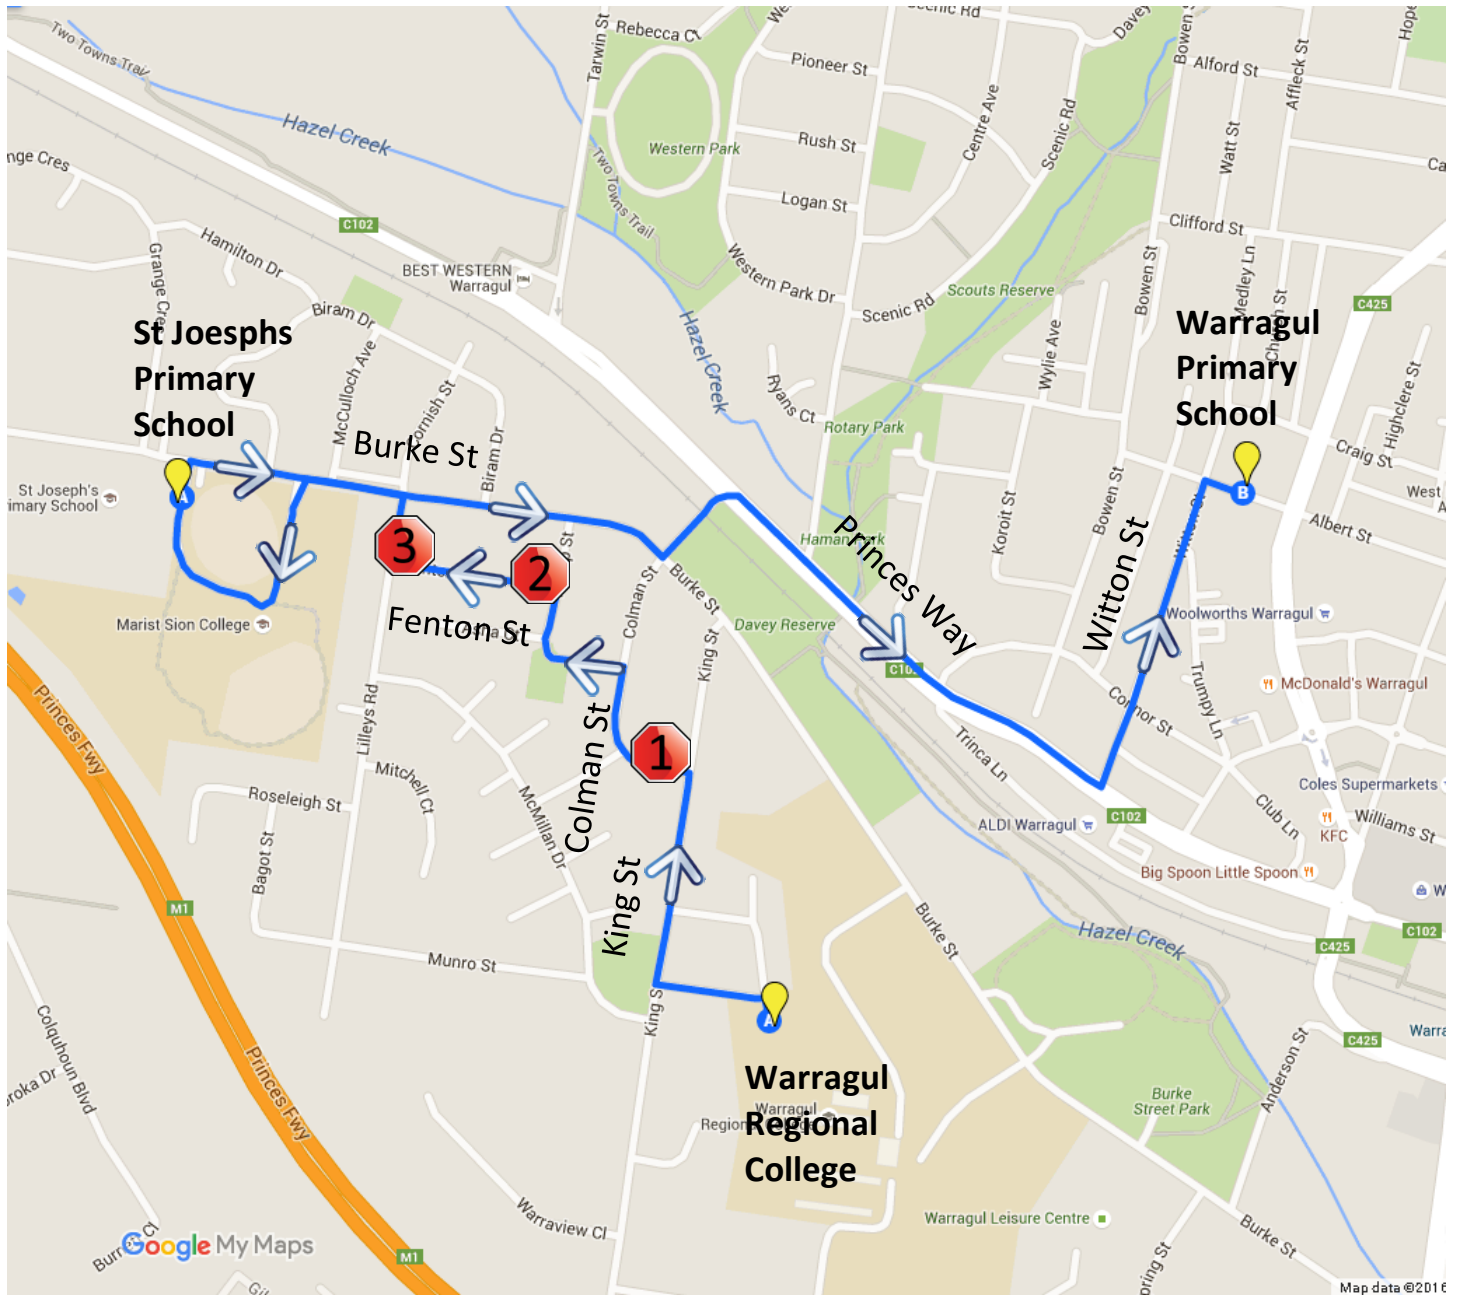

# Town Run #32 – Morning Route

## St Joesphs Transfer – Warragul Primary School

Stop	Description	Time
	Warragul Regional College	8:30
1	2 Colman St	8:32
2	Corner of Phillip & Fenton St	8:34
3	Corner of Fenton St & Lilleys Rd	8:35
	St Joes Primary School	8:37
	Warragul Primary School	8:43